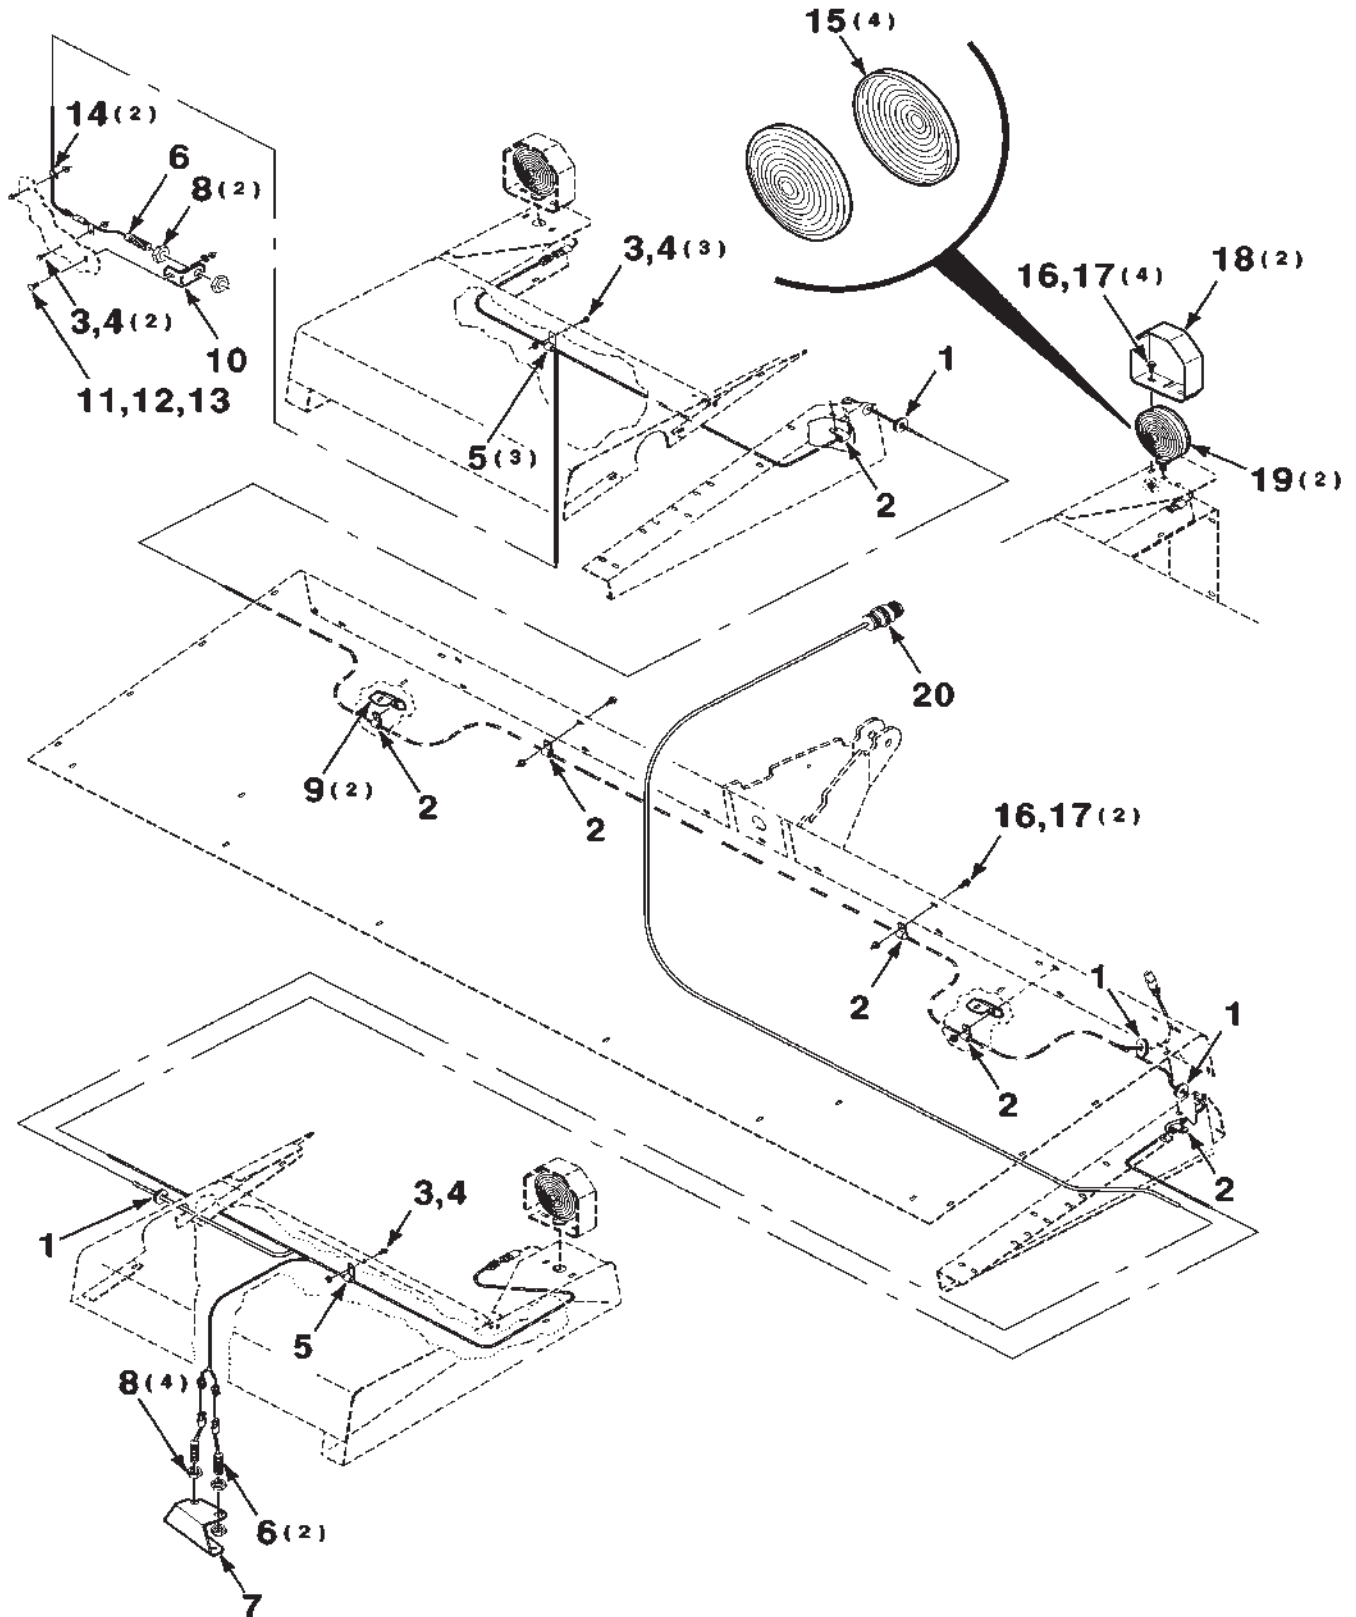

ELECTRICAL HARNESS AND FLASHERS

ELECTRICAL HARNESS AND FLASHERS

DKHC ROTARY HEADER CONDITIONER-ROLLER
ELECTRICAL

51

ELECTRICAL HARNESS AND FLASHERS

ITEM	NUMBER	QTY	DESCRIPTION
1	7827413	4	GROMMET
2	70925617	6	CLAMP
3	7883267	6	1/4-20 X 1/2 HWHMS
4	70931209	6	1/4-20 HFSLN
5	70925246	4	CLAMP-J TYPE
6	700706398	3	INDUCTIVE SENSOR
7	700158628C	1	SUPPORT-SENSOR
8	353436X1	6	3/4-16 HEX JAM NUT GR2
9	700149935	2	SUPPORT-SHIELD
10	700149890C	1	ANGLE-SENSOR
11	70931333	1	5/16-18 X 3/4 RHSNB
12	Y705525	1	5/16 HARDENED PLAIN WASHER
13	Y704015	1	5/16-18 H
14	755785	2	CLAMP
15	71193862	4	LENS
16	7883325	6	5/16-18 X 3/4 HWHMS
17	70931277	6	5/16-18 HFSLN
18	700154276B	2	GUARD-FLASHER
19	700726065	2	FLASHER ASSEMBLY (Includes Item 15)
20	700726522	1	HARNESS-WIRE

700158615-2