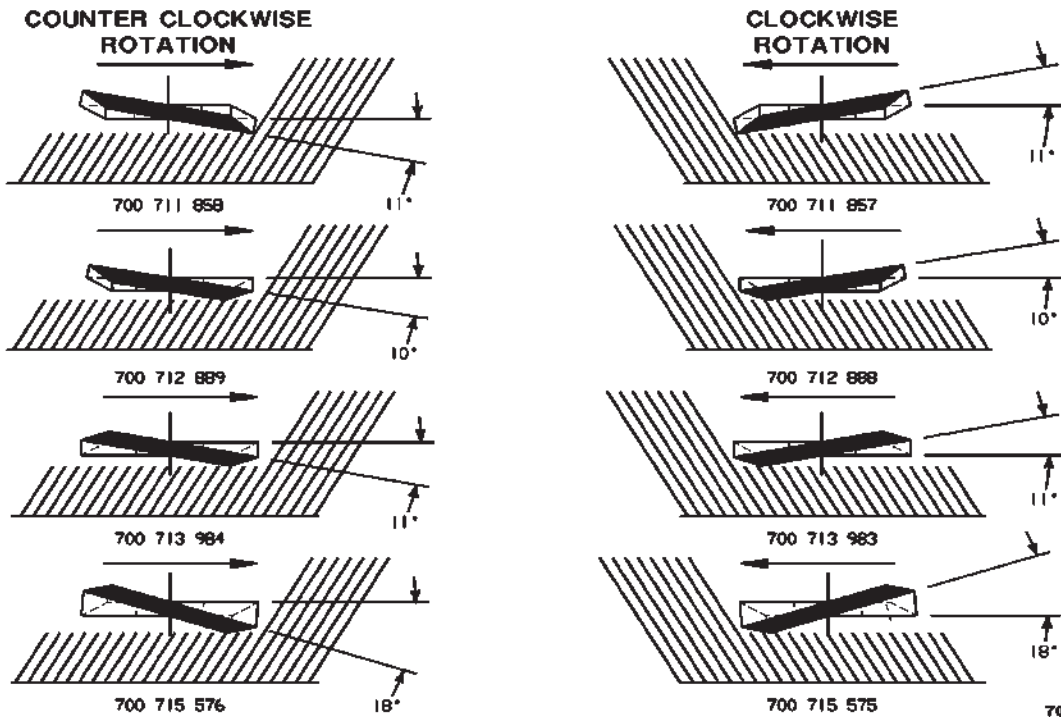

KNIFE OPTIONS