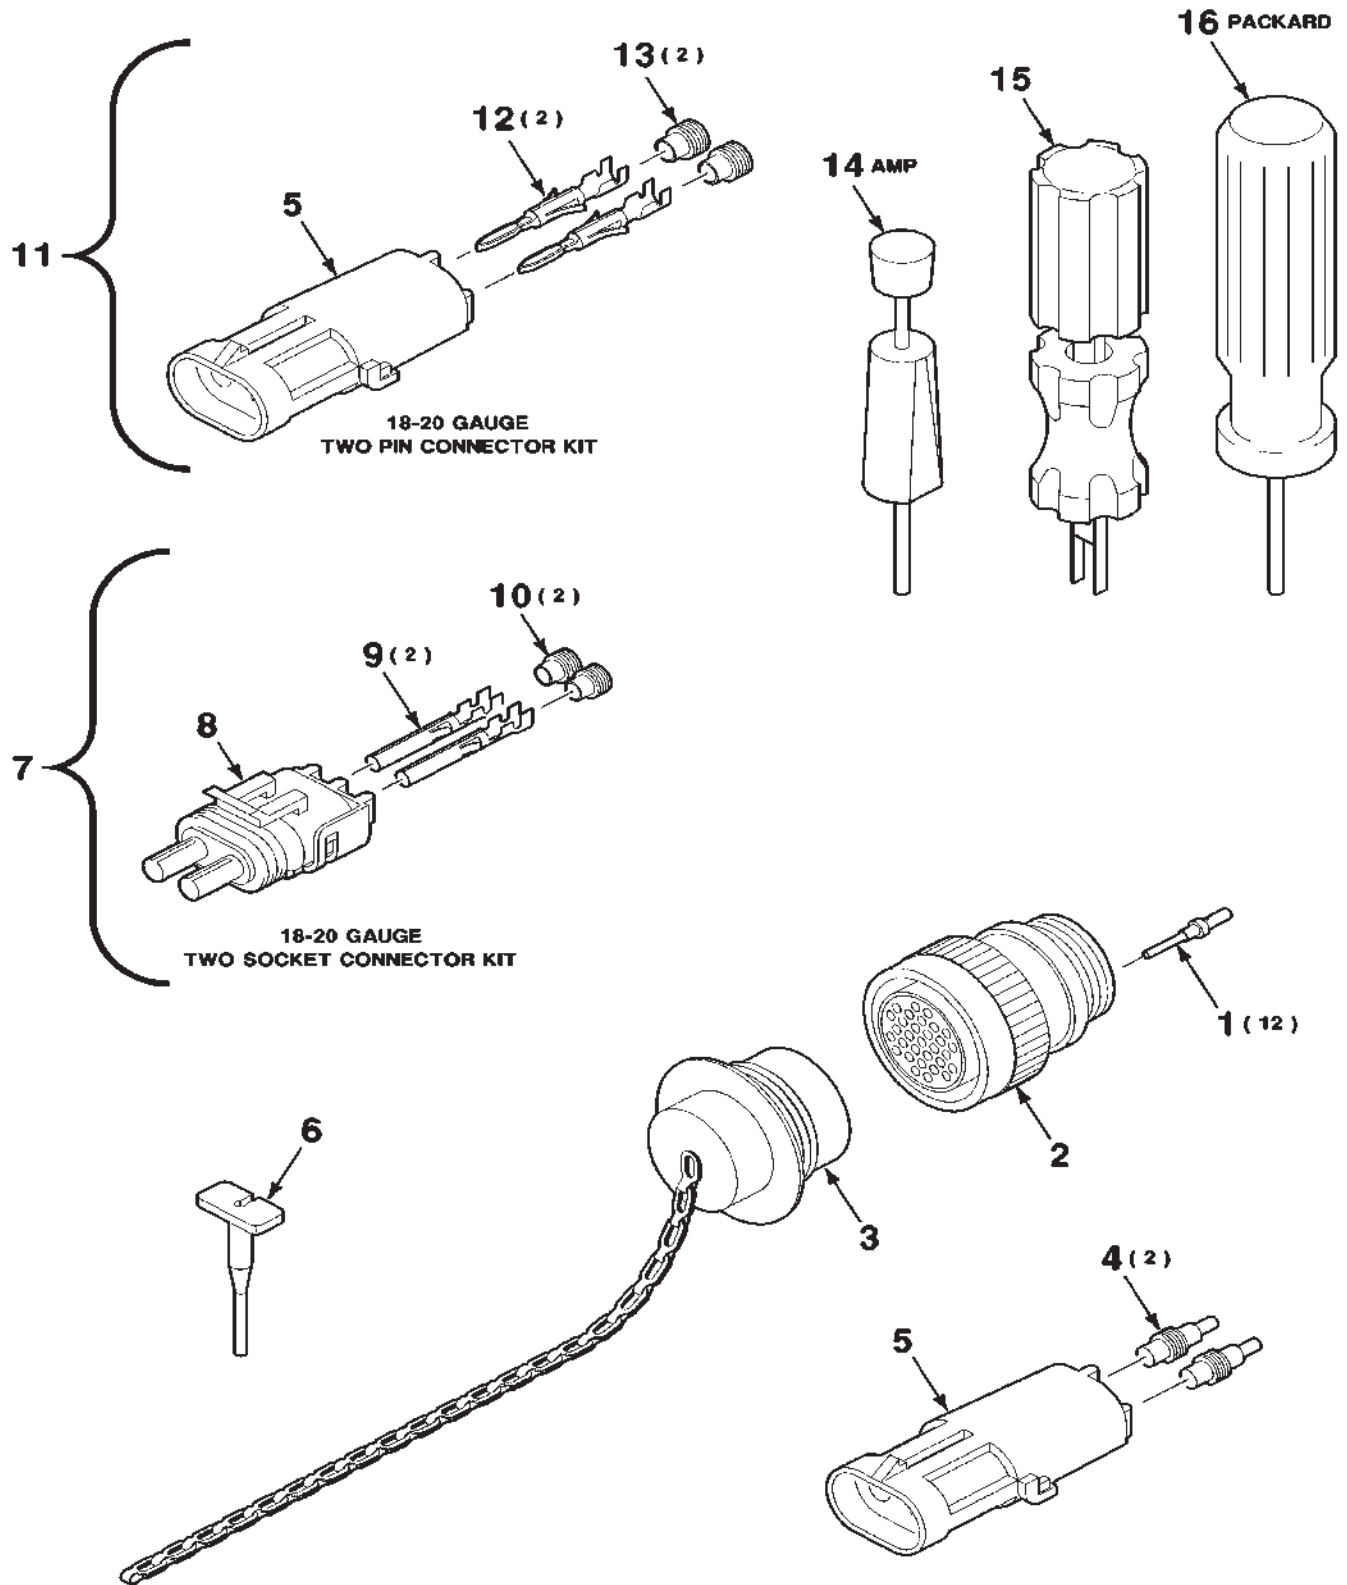

ELECTRICAL HARNESS SERVICE PARTS

ELECTRICAL HARNESS SERVICE PARTS

**DKHC ROTARY HEADER CONDITIONER-ROLLER
ELECTRICAL**

53

ELECTRICAL HARNESS SERVICE PARTS

ITEM	NUMBER	QTY	DESCRIPTION
1	700719869	AR	PIN-CONTACT, MALE, DEUTSCH
2	700727431	1	CONNECTOR-PLUG, DEUTSCH, 31 PIN
3	700716839	1	CAP-SEALING, WITH CHAIN
4	700714829	AR	PLUG-CAVITY
5	700706399	AR	CONNECTOR-SHROUD, 2 PIN, MALE
6	71390806	1	TOOL-EXTRACTION, DUETSCH, 18-20 GAUGE
7	700718590	1	KIT-HARNESS REPAIR, 2 SOCKET, FEMALE, 18-20 GAUGE (Includes Items 8, 9 and 10)
8	700708761	AR	CONNECTOR-TOWER, 2 SOCKET, FEMALE
9	700718576	AR	SOCKET-FEMALE (18-20 GAUGE)
10	700712467	AR	SEAL
11	700708753	1	KIT-HARNESS REPAIR, 2 PIN, MALE (Includes Items 5, 12 and 13)
12	700706401	AR	PIN-MALE (18-20 GAUGE)
13	700706400	AR	SEAL (18-20 GAUGE)
14	700707013	1	TOOL-CONNECTOR REPAIR, AMP
15	700707014	1	TOOL-CONNECTOR REPAIR
16	700707012	1	TOOL-CONNECTOR REPAIR, PACKARD

700161085-0