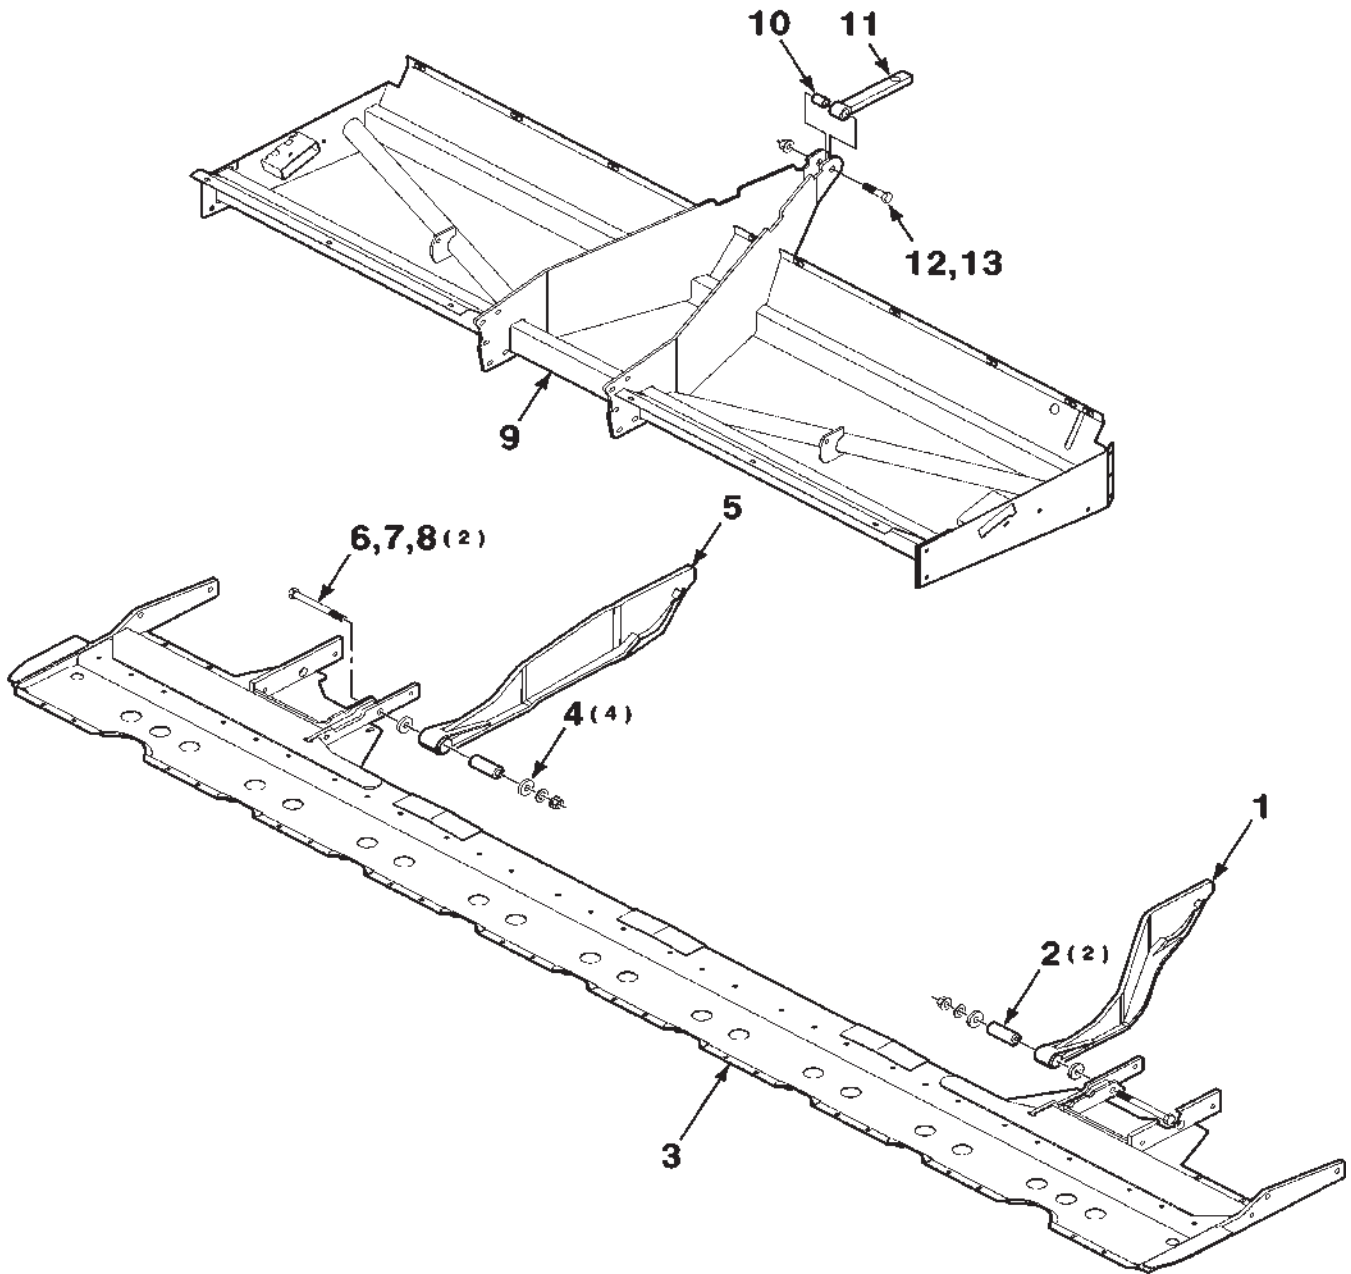

HEADER FRAME, CRADLE AND LIFT ARMS

HEADER FRAME, CRADLE AND LIFT ARMS

DKHC ROTARY HEADER CONDITIONER-ROLLER

65

MAINFRAME AND SHIELDS

HEADER FRAME, CRADLE AND LIFT ARMS

ITEM	NUMBER	QTY	DESCRIPTION
1	700158542B	1	ARM WA-LIFT, LEFT
2	700164324	2	BUSHING-INNER
3	700163412	1	CRADLE WA
4	700135352	4	WASHER-SPECIAL
5	700158544B	1	ARM WA-LIFT, RIGHT
6	700724515	2	1-8 X 8 C GR8
7	705574	2	1 HARDENED PLAIN WASHER
8	70931390	2	1-8 HTLN GR/B
9	700149797P	1	FRAME WA-CENTER
10	700114925	1	BUSHING
11	700130184C	1	ARM WA
12	70924741	1	3/4-10 X 3-1/4 C
13	700703923	1	3/4-10 HFTLN GR/G

700163627-1