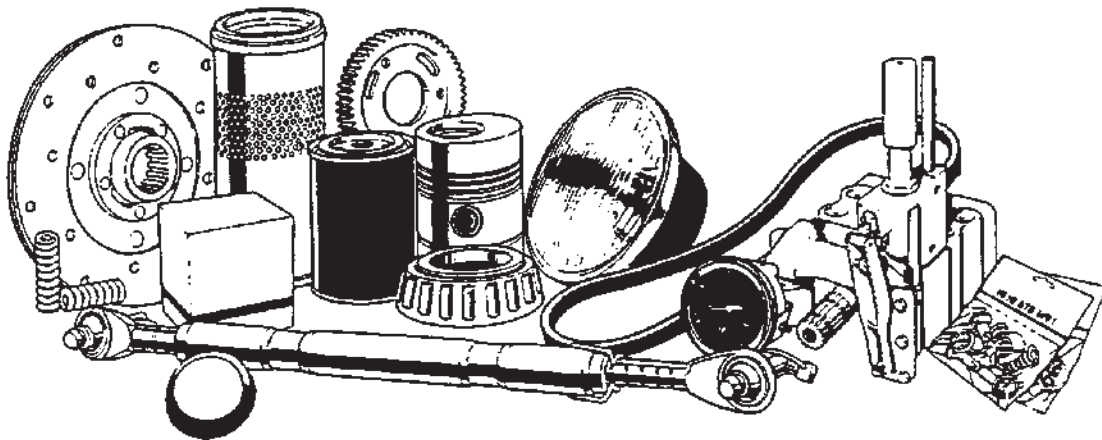

**DKHC ROTARY HEADER CONDITIONER-ROLLER
DECALS AND KITS**

101

**PERFORMANCE PACKAGE
(700161006 PERFORMANCE PACKAGE)**

ITEM	NUMBER	QTY	DESCRIPTION
-	700161006	1	PERFORMANCE PACKAGE
1	700715575	10	KNIFE-CLOCKWISE
2	700127073	20	NUT-KNIFE
3	700127071	20	MOUNTING-KNIFE
4	700715576	10	KNIFE-COUNTER CLOCKWISE
5	700711964	20	7/16-14 X 1 CAPSCREW-NYLOK, GR8
6	Y705558	20	7/16 HARDENED PLAIN WASHER
7	700127072	20	SHIELD-BOLT, KNIFE
8	700711877	20	3/8-16 X 1/2 CAPSCREW-NYLOK, GR8
9	Y705533	40	3/8 HARDENED PLAIN WASHER

700161006-0

RECOMMENDED DEALER STOCK

RECOMMENDED DEALER'S STOCK