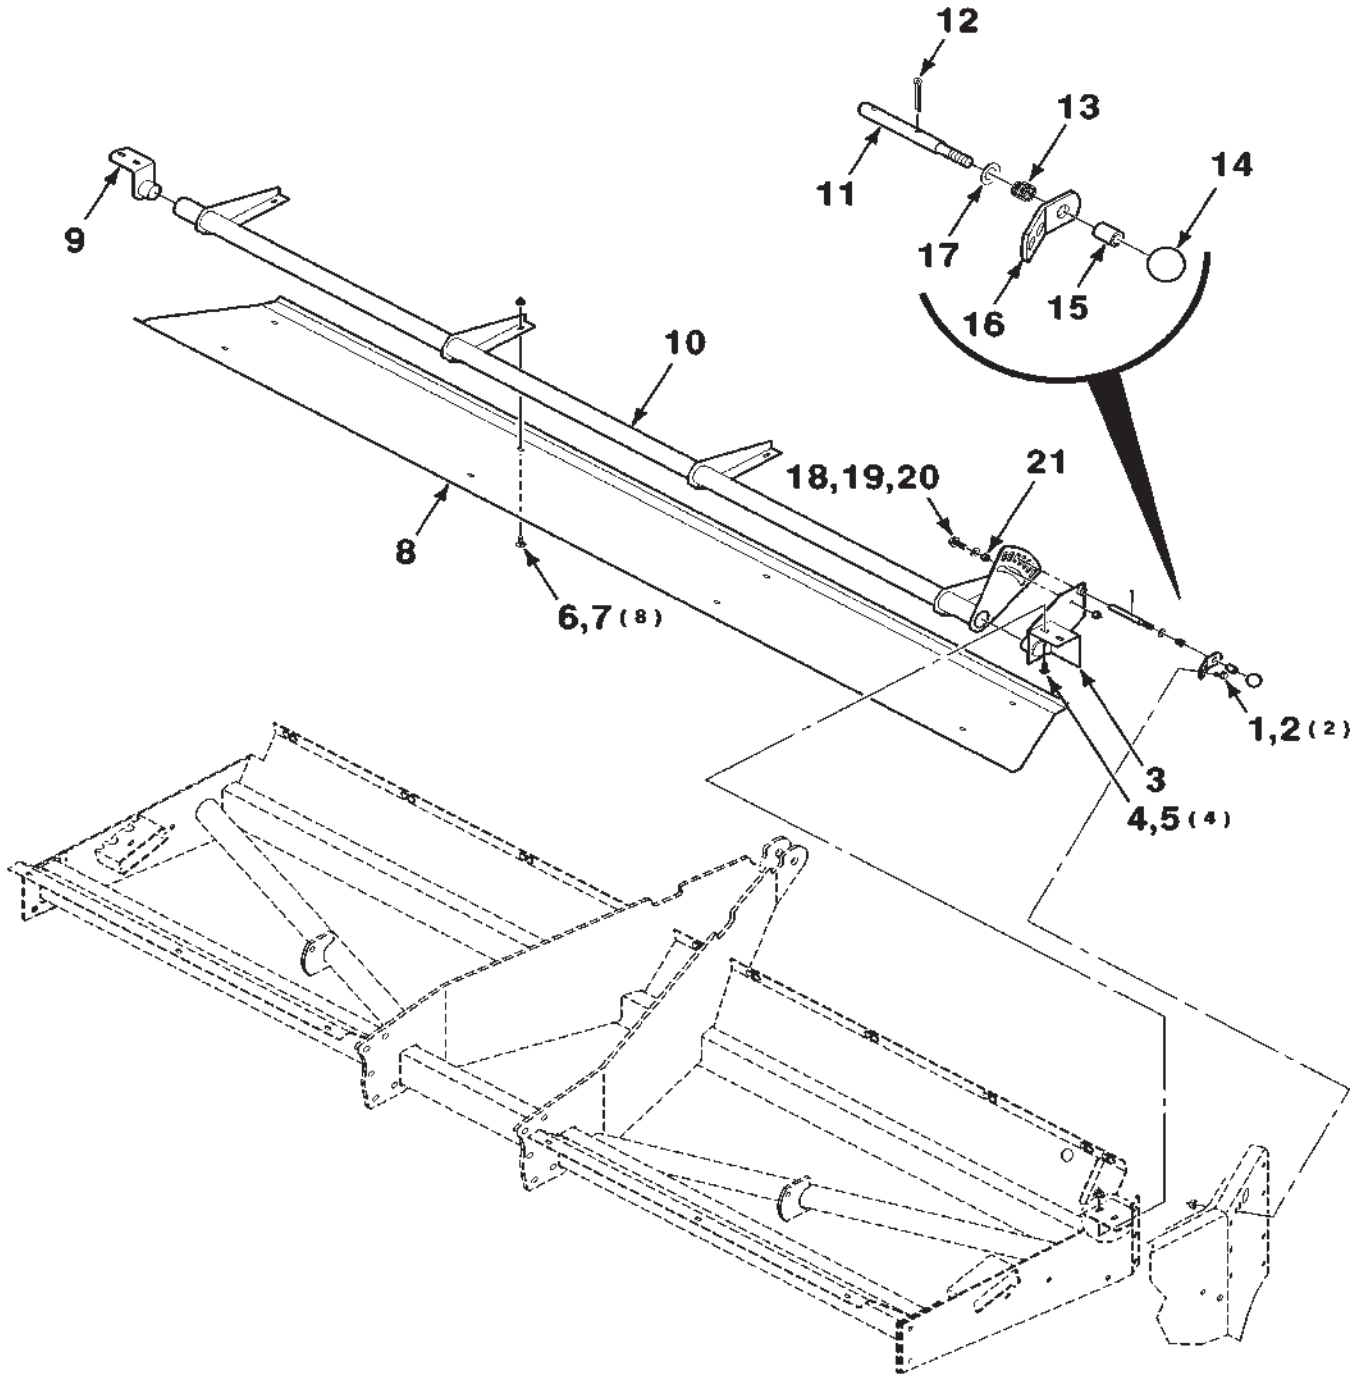

SWATHBOARD AND MOUNTING

SWATHBOARD AND MOUNTING

**DKHC ROTARY HEADER CONDITIONER-ROLLER
MAINFRAME AND SHIELDS**

69

SWATHBOARD AND MOUNTING

ITEM	NUMBER	QTY	DESCRIPTION
1	7883325	2	5/16-18 X 3/4 HWHMS
2	70931277	2	5/16-18 HFSLN
3	700149834P	1	MOUNTING WA-LEFT
4	70922786	4	3/8-16 X 1 RHSNB
5	Y704734	4	3/8-16 HFTLN GR/G
6	70931333	8	5/16-18 X 3/4 RHSNB
7	Y704726	8	5/16-18 HFTLN GR/G
8	700149838C	1	PANEL-SWATHBOARD
9	700149839P	1	MOUNTING WA-RIGHT
10	700149830P	1	PIPE WA
11	700134748C	1	PIN
12	62174	1	5/32 X 1 COTTER PIN
13	700703267	1	SPRING-COMPRESSION
14	721258	1	KNOB
15	6595516C	1	SPACER
16	700149847P	1	SUPPORT-LATCH PIN
17	52167	1	1/2 X 18 GAUGE NRMB
18	7883382	1	3/8-16 X 1 HWHMS
19	Y705533	1	3/8 HARDENED PLAIN WASHER
20	704247	1	3/8-16 HFSLN
21	6489231	1	SPACER

700161084-0