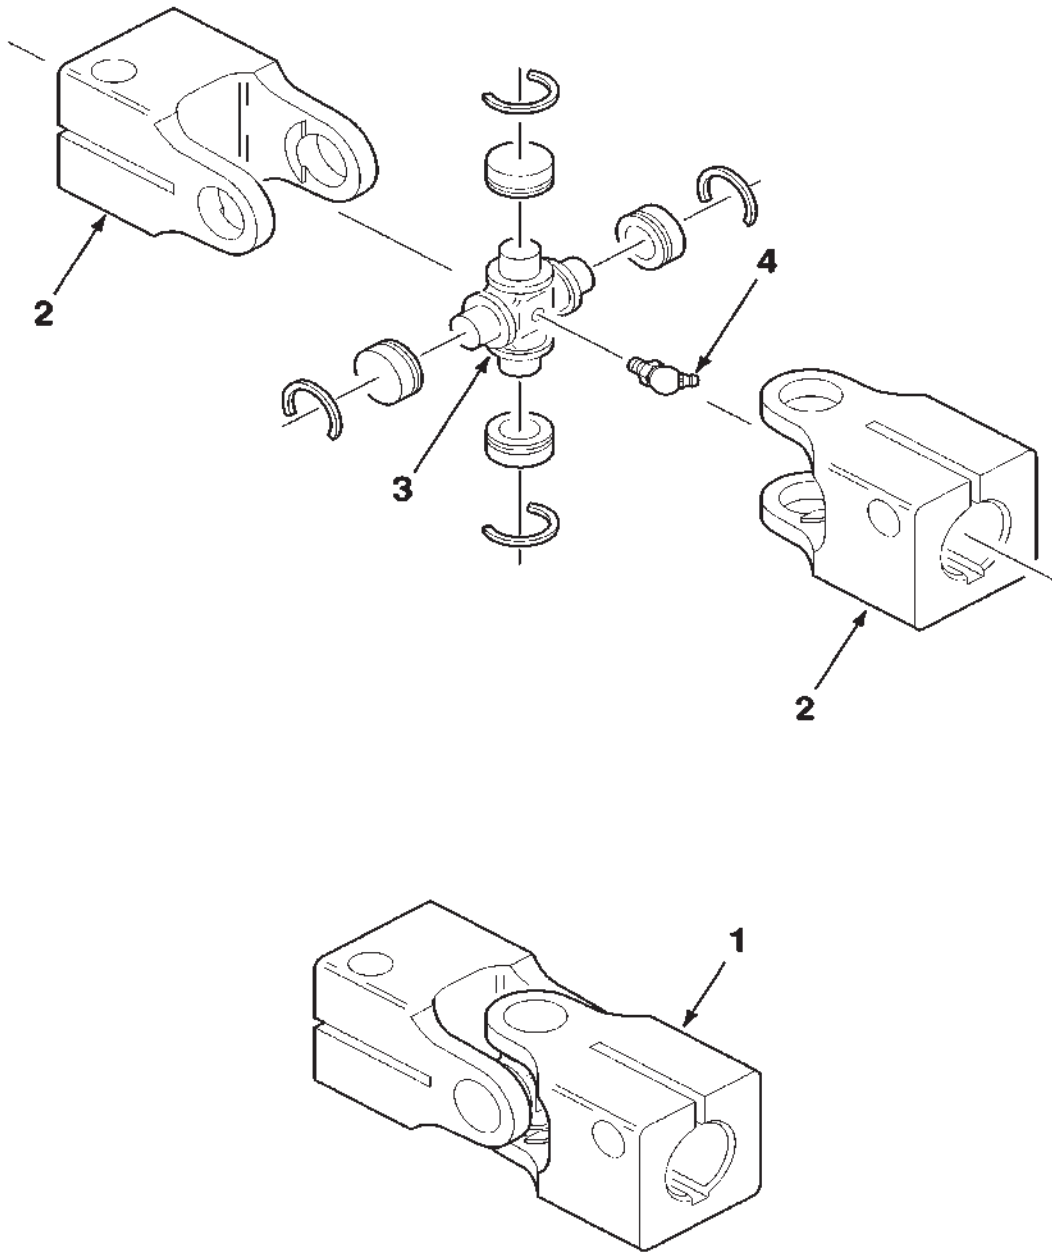

U-JOINT ASSEMBLY
(700713437 U-JOINT ASSEMBLY)

U-JOINT ASSEMBLY
(700713437 U-JOINT ASSEMBLY)

**DKHC ROTARY HEADER CONDITIONER-ROLLER
DRIVES**

25

**U-JOINT ASSEMBLY
(700713437 U-JOINT ASSEMBLY)**

ITEM	NUMBER	QTY	DESCRIPTION
1	700713437	1	U-JOINT ASSEMBLY
2	700713472	2	YOKE
3	30366E91	1	CROSS AND BEARING KIT (Includes Item 4)
4	70915275	1	1/8-27 X 650 ZERK

700713437-0