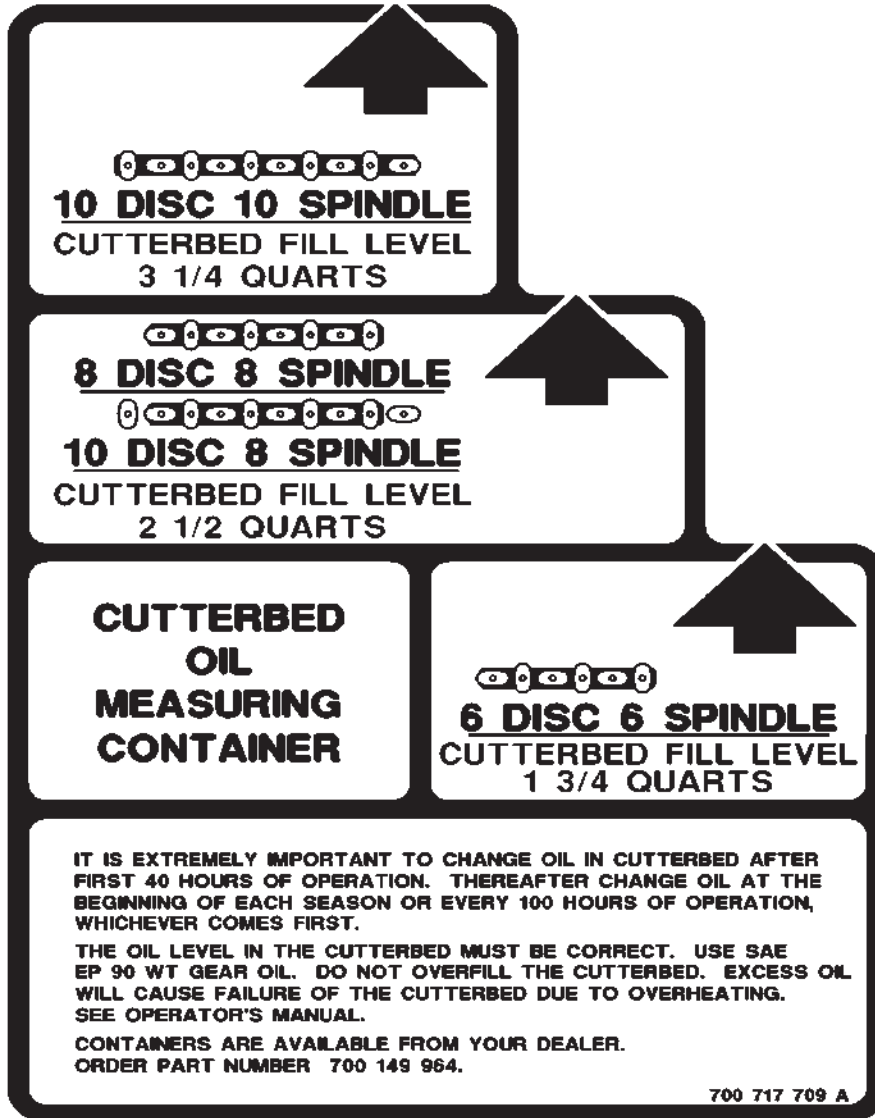

**DKHC ROTARY HEADER CONDITIONER-ROLLER
CUTTER**

47

**U-JOINT ASSEMBLY (CUTTER DISC)
(700721264 U-JOINT ASSEMBLY)**

ITEM	NUMBER	QTY	DESCRIPTION
1	700721264	1	U-JOINT ASSEMBLY
2	700721604	1	YOKE AND FLANGE
3	70914687	2	1/4-28 X 15/32 ZERK
4	757427	1	YOKE-DOUBLE
5	70925731	1	1/4-28 X 450 ZERK
6	700721606	1	YOKE-SPLINED
7	700711843	2	CROSS AND BEARING KIT (Includes Item 3)

700721264-0

CUTTER OIL BOTTLE ASSEMBLY
(700149964 OIL BOTTLE ASSEMBLY)

CUTTER OIL BOTTLE ASSEMBLY
(700149964 OIL BOTTLE ASSEMBLY)