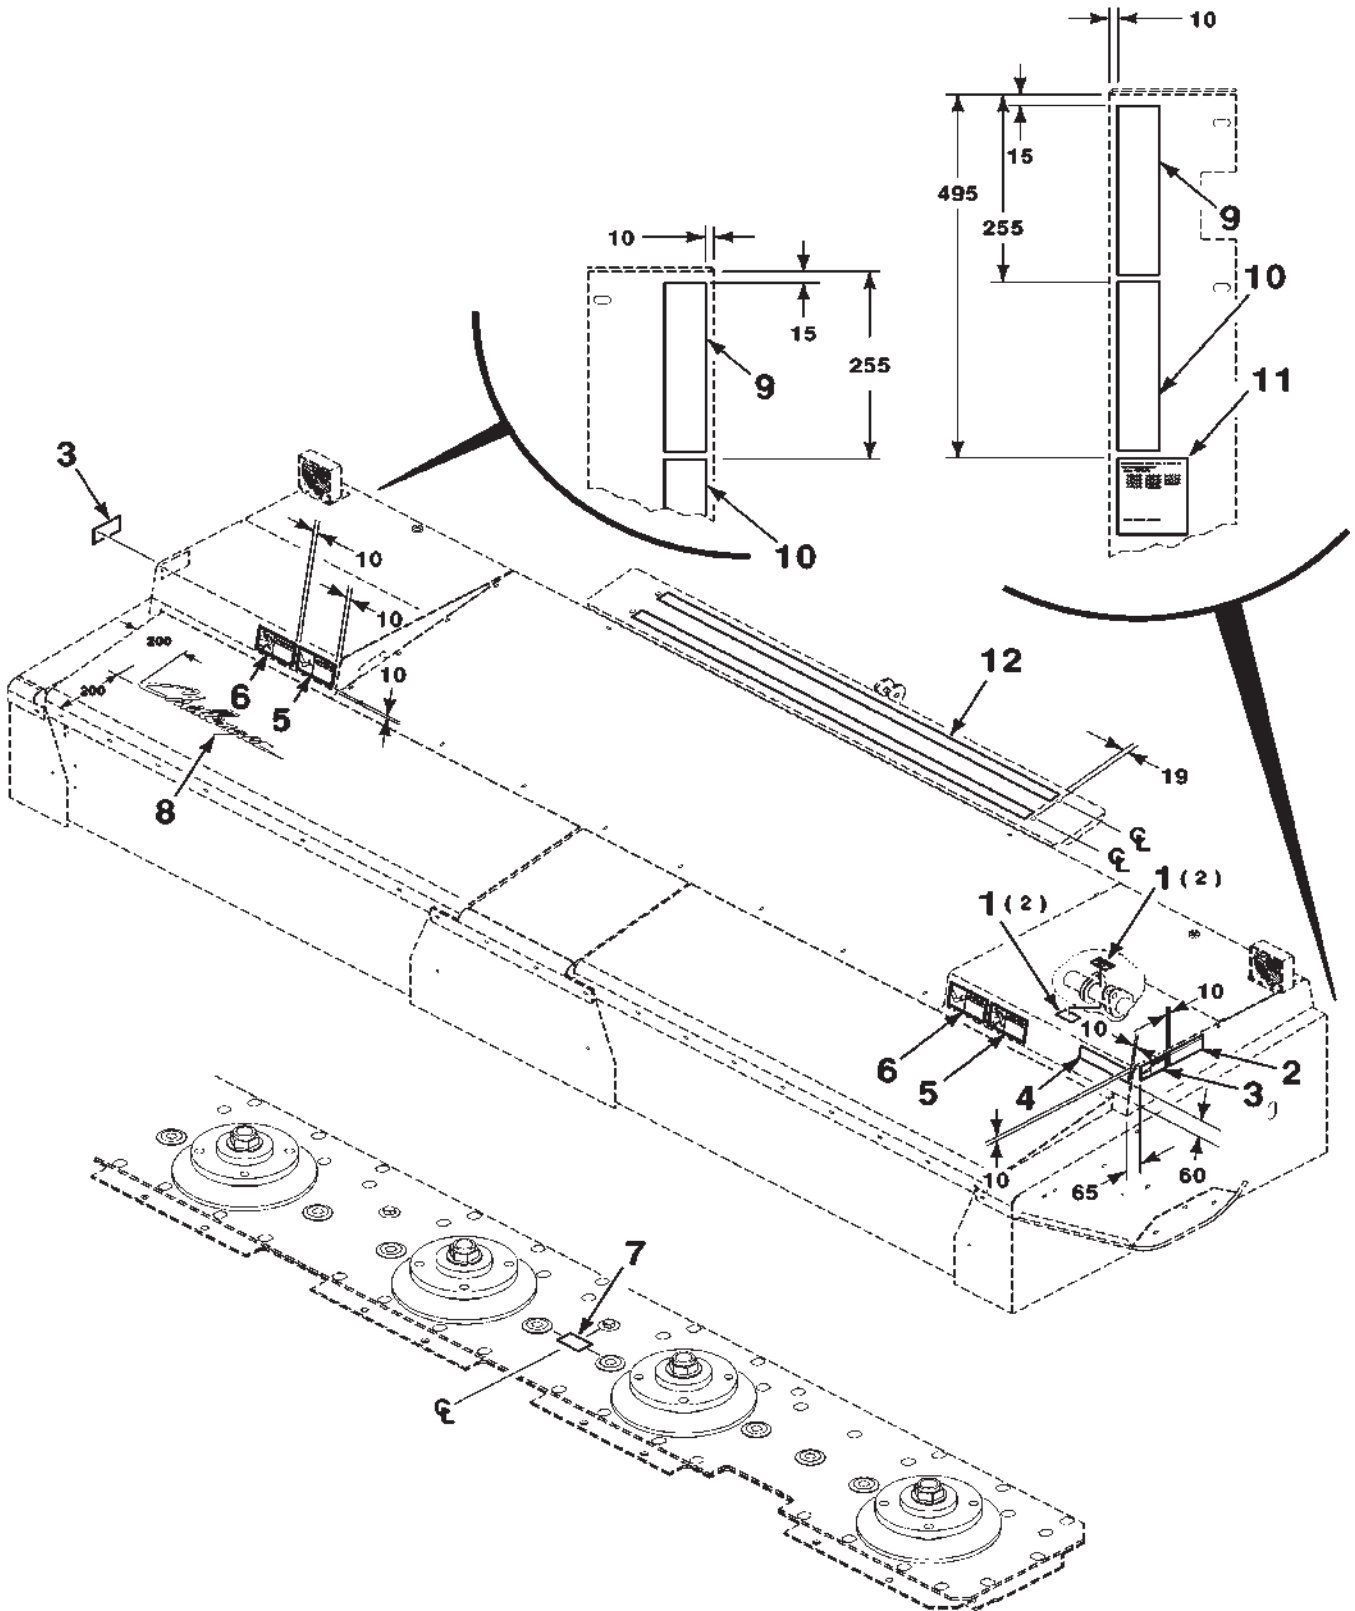

DECALS AND LOCATION DIAGRAM

DECALS AND LOCATION DIAGRAM

**DKHC ROTARY HEADER CONDITIONER-ROLLER
DECALS AND KITS**

91

DECALS AND LOCATION DIAGRAM

ITEM	NUMBER	QTY	DESCRIPTION
1	700713522	4	DECAL-TIE
2	700714138	1	DECAL-NOTICE
3	700713551	2	DECAL-DANGER
4	700717403	1	REFLECTOR-AMBER
5	700714362	2	DECAL-WARNING
6	700714361	2	DECAL-WARNING
7	700713252	1	DECAL-FACTORY FILLED
8	700723231	1	DECAL-CHALLENGER, 10.00
9	700717402	2	REFLECTOR-RED
10	700717404	2	REFLECTOR-RED-ORANGE
11	700716119	1	DECAL-PATENTS
12	6849178	1	TREAD-SAFETY (10 FOOT BULK) (CUT TO REQUIRED LENGTH)

700160904-0