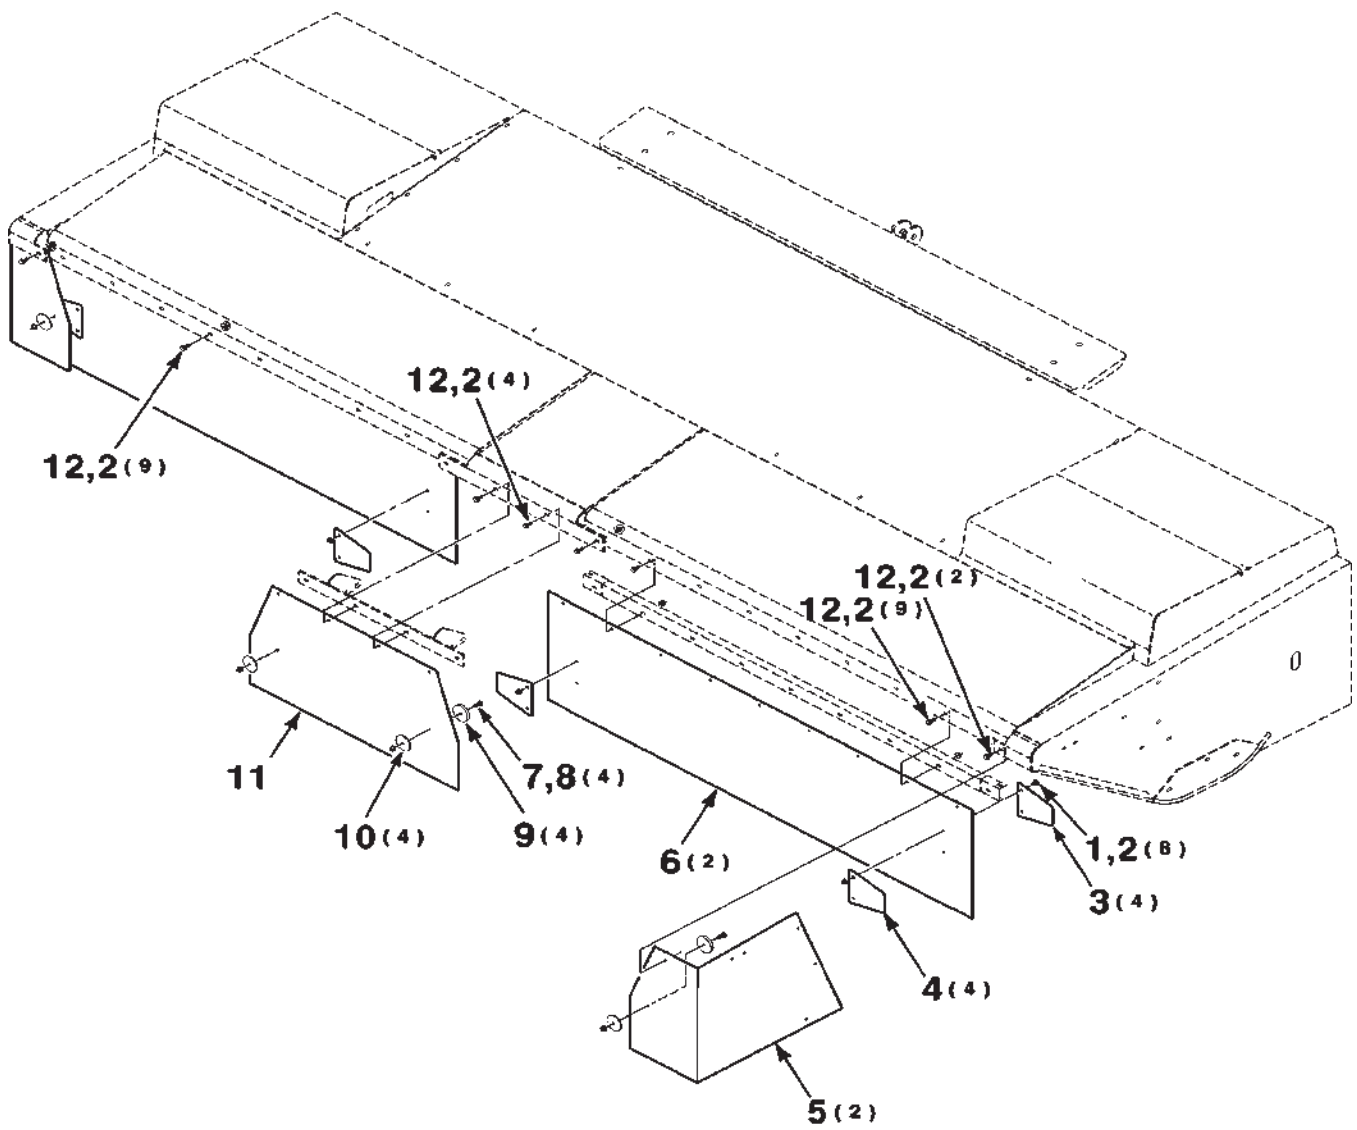

CURTAINS

CURTAINS

**DKHC ROTARY HEADER CONDITIONER-ROLLER
MAINFRAME AND SHIELDS**

75

CURTAINS

ITEM	NUMBER	QTY	DESCRIPTION
1	7770282	8	5/16-18 X 1/2 RHSNB
2	70931277	32	5/16-18 HFSLN
3	700160990	4	PLATE-INNER
4	700160989	4	PLATE-OUTER
5	700713427	2	CURTAIN-SIDE
6	700724397	2	CURTAIN-FRONT
7	70921965	4	3/8-16 X 3/4 C
8	704247	4	3/8-16 HFSLN
9	700712189	4	MAGNET
10	382069	4	3/8 WASHER
11	700724398	1	CURTAIN-CENTER
12	7883325	24	5/16-18 X 3/4 HWHMS

700724396-0