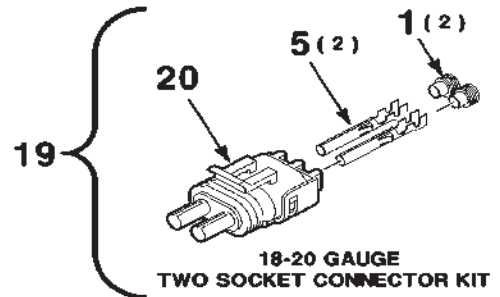

SWATHBOARD ACTUATOR KIT-Continued

SWATHBOARD ACTUATOR KIT-Continued

**DKHC ROTARY HEADER CONDITIONER-ROLLER
DECALS AND KITS**

97

SWATHBOARD ACTUATOR KIT-Continued

ITEM	NUMBER	QTY	DESCRIPTION
1	700706400	AR	SEAL (18-20 GAUGE)
2	700706401	AR	PIN-MALE (18-20 GAUGE)
3	700718620	AR	CONNECTOR-1 PIN, MALE
4	700718621	1	KIT-HARNESS REPAIR, 1 PIN, MALE (Includes Items 1, 2 and 3)
5	700708760	AR	SOCKET-FEMALE (18-20 GAUGE)
6	700718579	AR	CONNECTOR-1 SOCKET, FEMALE
7	700718617	1	KIT-HARNESS REPAIR, 1 SOCKET, FEMALE (Includes Items 1, 5 and 6)
8	700708753	1	KIT-HARNESS REPAIR, 2 PIN, MALE (Includes Items 1, 2 and 9)
9	700706399	AR	CONNECTOR-SHROUD, 2 PIN, MALE
10	700706413	AR	CONNECTOR-SHROUD, 3 PIN, MALE
11	700718599	1	KIT-HARNESS REPAIR, SHROUD, 3 PIN, MALE (Includes Items 1, 2 and 10)
12	700707757	AR	4 PIN AMP RECEPTACLE
13	700708757	AR	PIN-TYPE 3, MALE (16-18 GAUGE)
14	700709233	AR	CLAMP-CABLE, SHELL SIZE 11
15	700709232	AR	PLUG-STANDARD SEX
16	700718607	AR	SOCKET-TYPE 3, FEMALE (14-18 GAUGE)
17	700709175	AR	CONNECTOR-TOWER, 3 SOCKET, FEMALE
18	700707001	1	KIT-HARNESS REPAIR, 3 SOCKET, FEMALE, (Includes Items 1, 5 and 17)
19	700706999	1	KIT-HARNESS REPAIR, 2 SOCKET, FEMALE, 18-20 GAUGE (Includes Items 1, 5 and 20)
20	700708761	AR	CONNECTOR-TOWER, 2 SOCKET, FEMALE

700951736-2