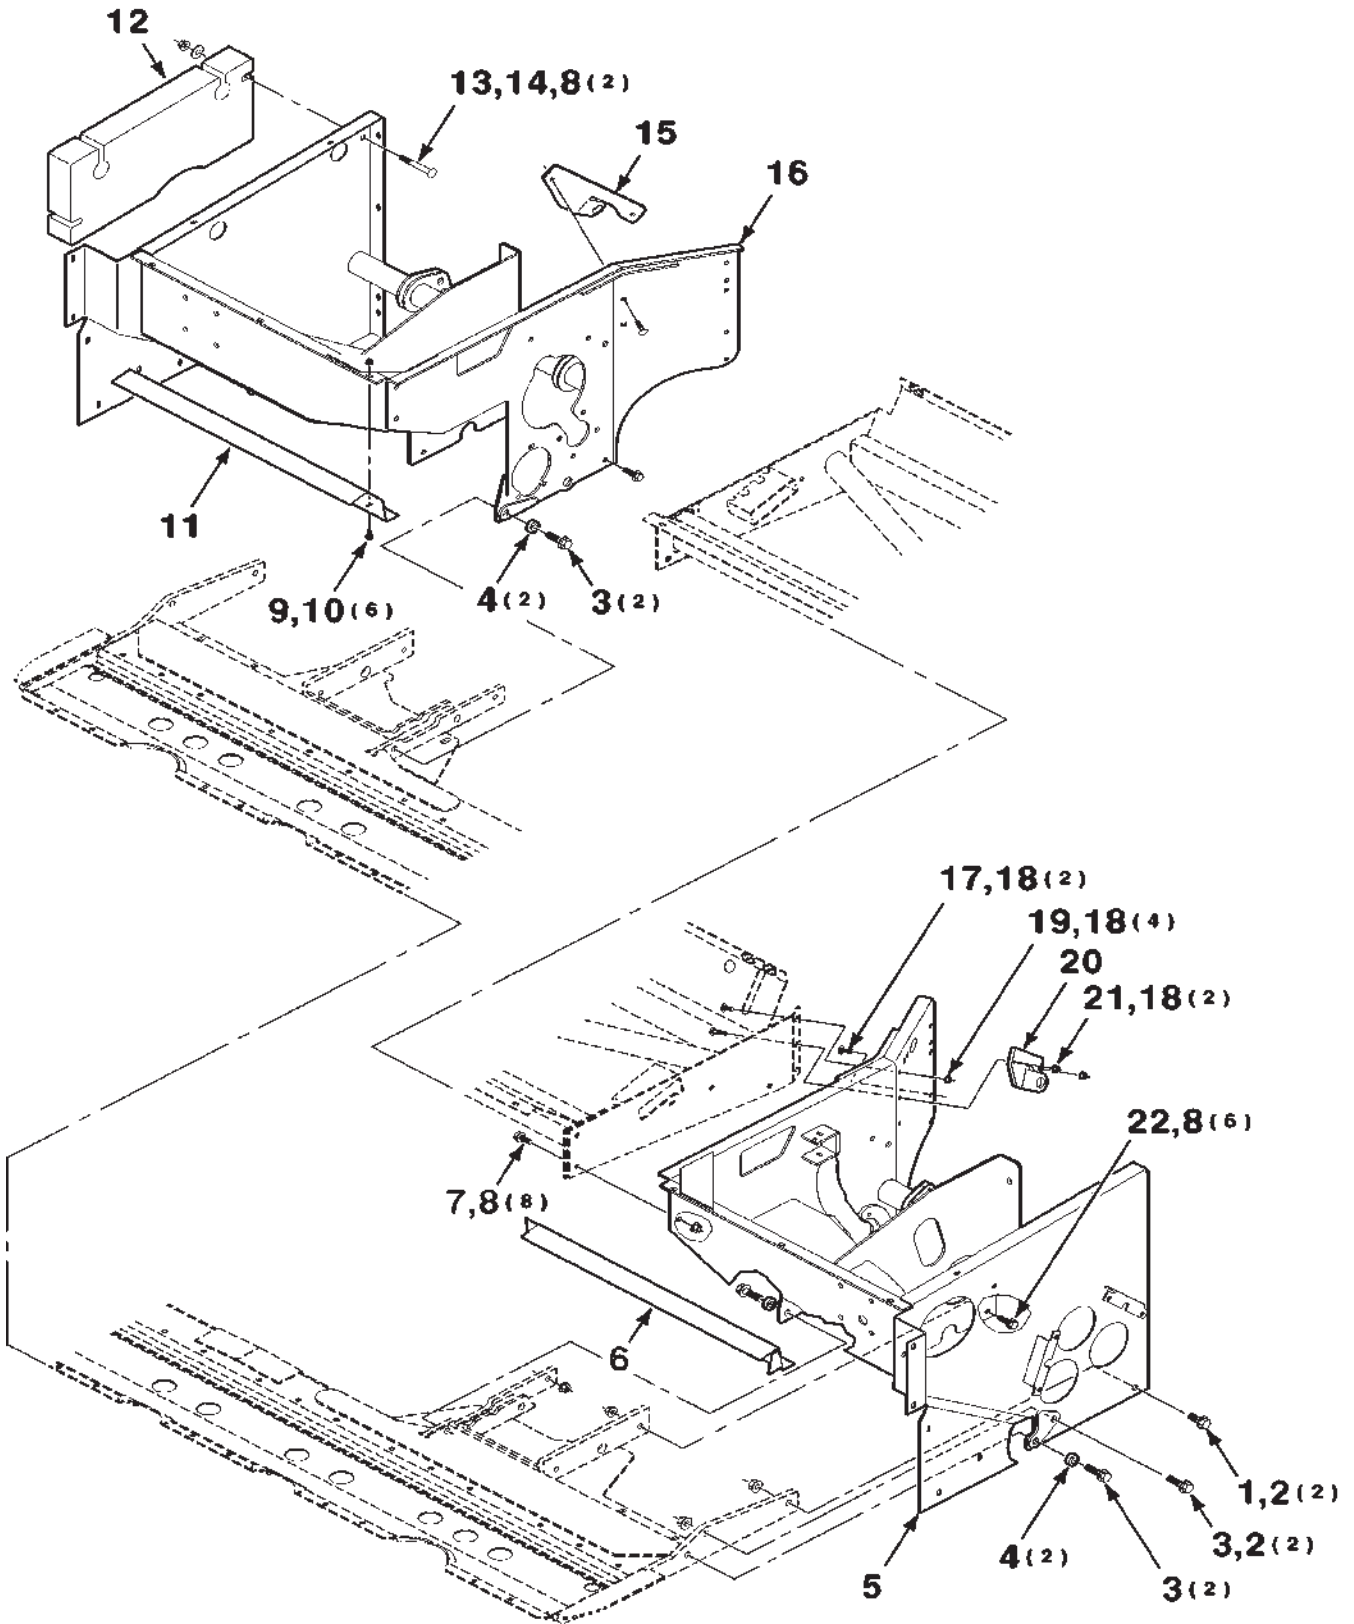

HEADER FRAME-LEFT AND RIGHT

HEADER FRAME-LEFT AND RIGHT

**DKHC ROTARY HEADER CONDITIONER-ROLLER
MAINFRAME AND SHIELDS**

67

HEADER FRAME-LEFT AND RIGHT

ITEM	NUMBER	QTY	DESCRIPTION
1	700711262	2	5/8-11 X 1-1/2 HFS GR8
2	700703922	4	5/8-11 HFTLN GR/G
3	700710982	6	5/8-11 X 2 HFS GR8
4	700110610C	4	SPACER
5	700163640	1	FRAME WA-LEFT
6	700149841P	1	SUPPORT-LEFT, SHIELD
7	700710984	8	1/2-13 X 1-1/4 HFS GR8
8	Y704742	16	1/2-13 HFTLN GR/G
9	7883325	6	5/16-18 X 3/4 HWHMS
10	70931277	6	5/16-18 HFSLN
11	700149969C	1	SUPPORT-RIGHT, SHIELD
12	700149846P	1	WEIGHT
13	70931814	2	1/2-13 X 4 RHSNB
14	700711557	2	1/2 HARDENED WIDE PLAIN WASHER
15	700149972P	1	SUPPORT-RIGHT
16	700163643	1	FRAME WA-RIGHT
17	70923220	2	3/8-16 X 1-1/4 RHSNB
18	Y704734	8	3/8-16 HFTLN GR/G
19	70922786	4	3/8-16 X 1 RHSNB
20	700149970P	1	SUPPORT-LEFT
21	768036	2	3/8-16 X 1-1/2 RHSNB
22	8701237	6	1/2-13 X 1-1/2 HFS GR8

700163627-2