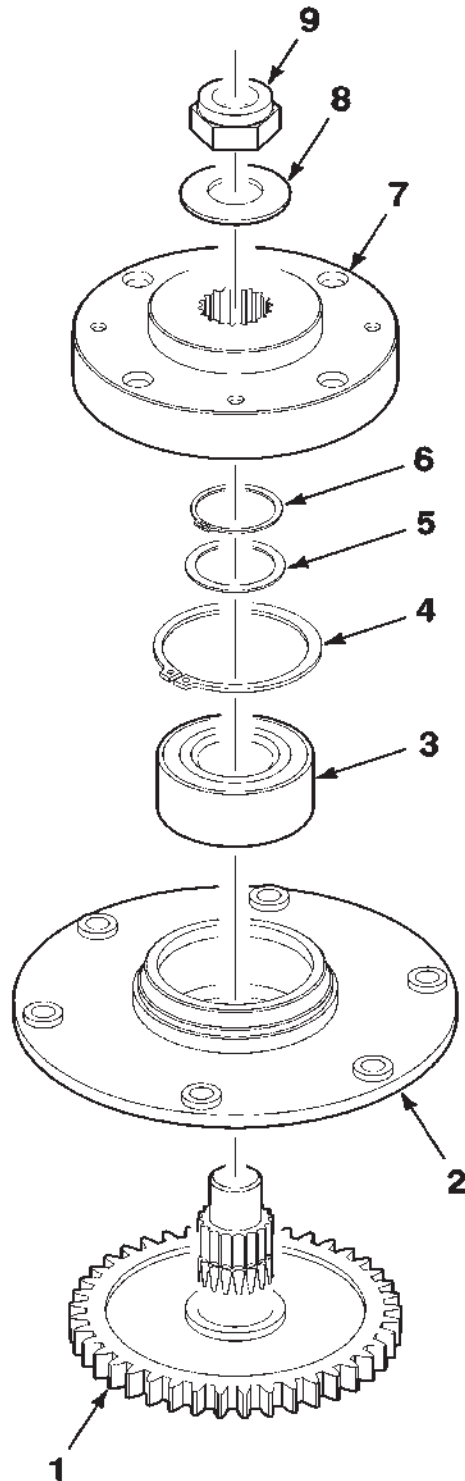

SPINDLE ASSEMBLY (OUTER)
(700719598 SPINDLE ASSEMBLY-OUTER)

SPINDLE ASSEMBLY (OUTER)
(700719598 SPINDLE ASSEMBLY-OUTER)

DKHC ROTARY HEADER CONDITIONER-ROLLER
CUTTER

43

SPINDLE ASSEMBLY (OUTER)
(700719598 SPINDLE ASSEMBLY-OUTER)

ITEM	NUMBER	QTY	DESCRIPTION
-	700719598	1	SPINDLE ASSEMBLY-OUTER
1	700713466	1	GEAR-OUTBOARD
2	700718801	1	MOUNTING
3	700714310	1	BEARING
4	700712375	1	RING-RETAINING
5	700718350	1	SHIM
6	700713471	1	RING-RETAINING
7	700718355	1	FLANGE-OUTBOARD
8	700712409	1	WASHER-BELLEVILLE
9	700712408	1	LOCKNUT, M24 X 3

700719598-0