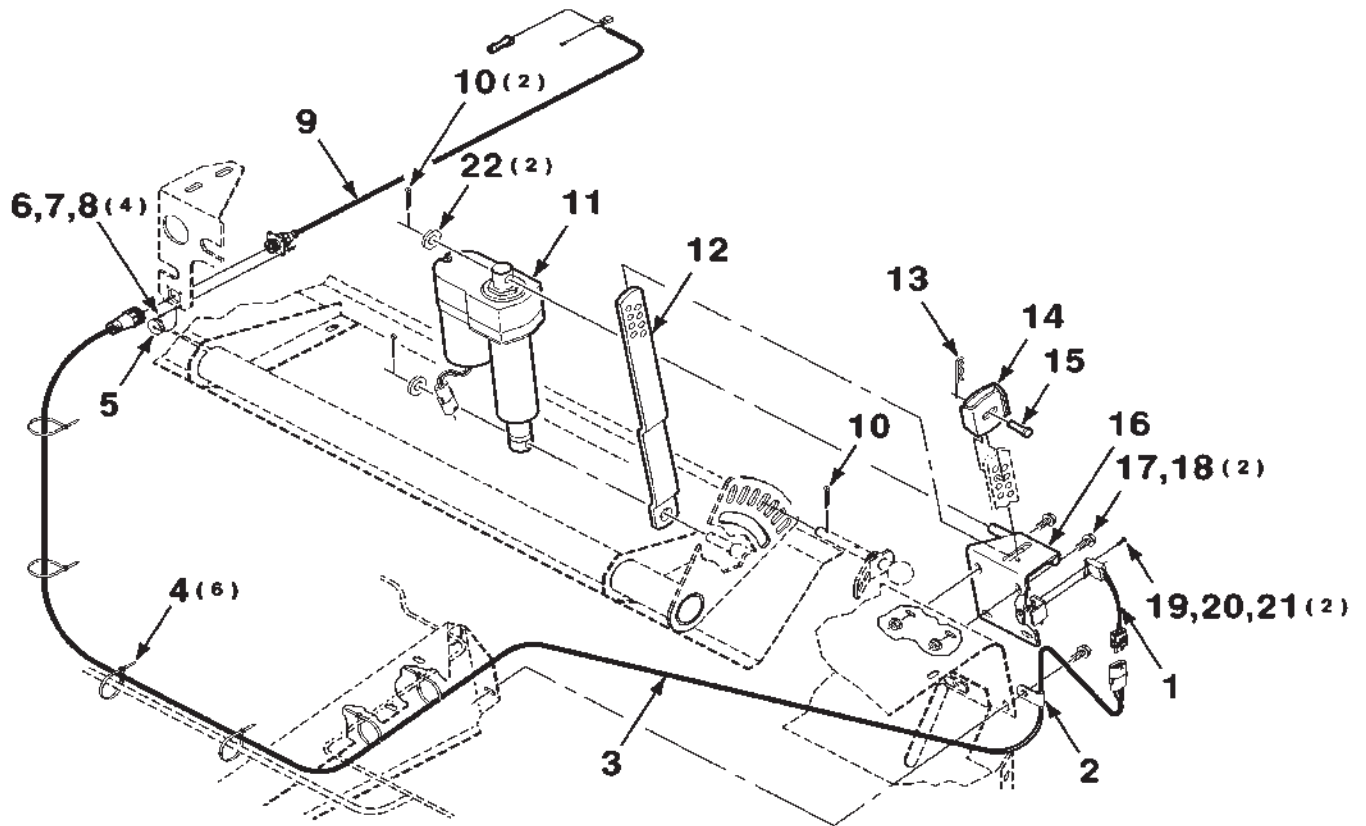

SWATHBOARD ACTUATOR KIT
(BK11097 SWATHBOARD ACTUATOR KIT)

SWATHBOARD ACTUATOR KIT
(BK11097 SWATHBOARD ACTUATOR KIT)

**DKHC ROTARY HEADER CONDITIONER-ROLLER
DECALS AND KITS**

95

**SWATHBOARD ACTUATOR KIT
(BK11097 SWATHBOARD ACTUATOR KIT)**

ITEM	NUMBER	QTY	DESCRIPTION
-	BK11097	1	SWATHBOARD ACTUATOR KIT
1	700715254	1	SWITCH-SENSOR
2	70928654	1	CLAMP
3	700721565	1	HARNESS-WIRE
4	70925442	6	TIE-CABLE
5	700713526	1	CAP-SEALING
6	700707770	4	No. 4-40 X 3/8 CRPHMS GR60M
7	375140X1	4	No. 4 L
8	700701035	4	No. 4-40 H
9	700721564	1	HARNESS-WIRE
10	70918451	3	1/8 X 3/4 COTTER PIN
11	700716432	1	ACTUATOR
12	700158636	1	STRAP-STOP
13	62505	1	.120 HAIRPIN COTTER
14	700158637B	1	STOP WA
15	63578	1	3/8 X 1 CLEVIS PIN
16	700158632B	1	SUPPORT WA-ACTUATOR
17	7883325	2	5/16-18 X 3/4 HWHMS
18	70931277	2	5/16-18 HFSLN
19	700710188	2	No. 6-32 X 3/4 CRPHMS GR60M
20	700703830	2	No. 6 PLAIN WASHER
21	704551	2	No. 6-32 H GR2
22	705541	2	1/2 HARDENED PLAIN WASHER

700951736-1