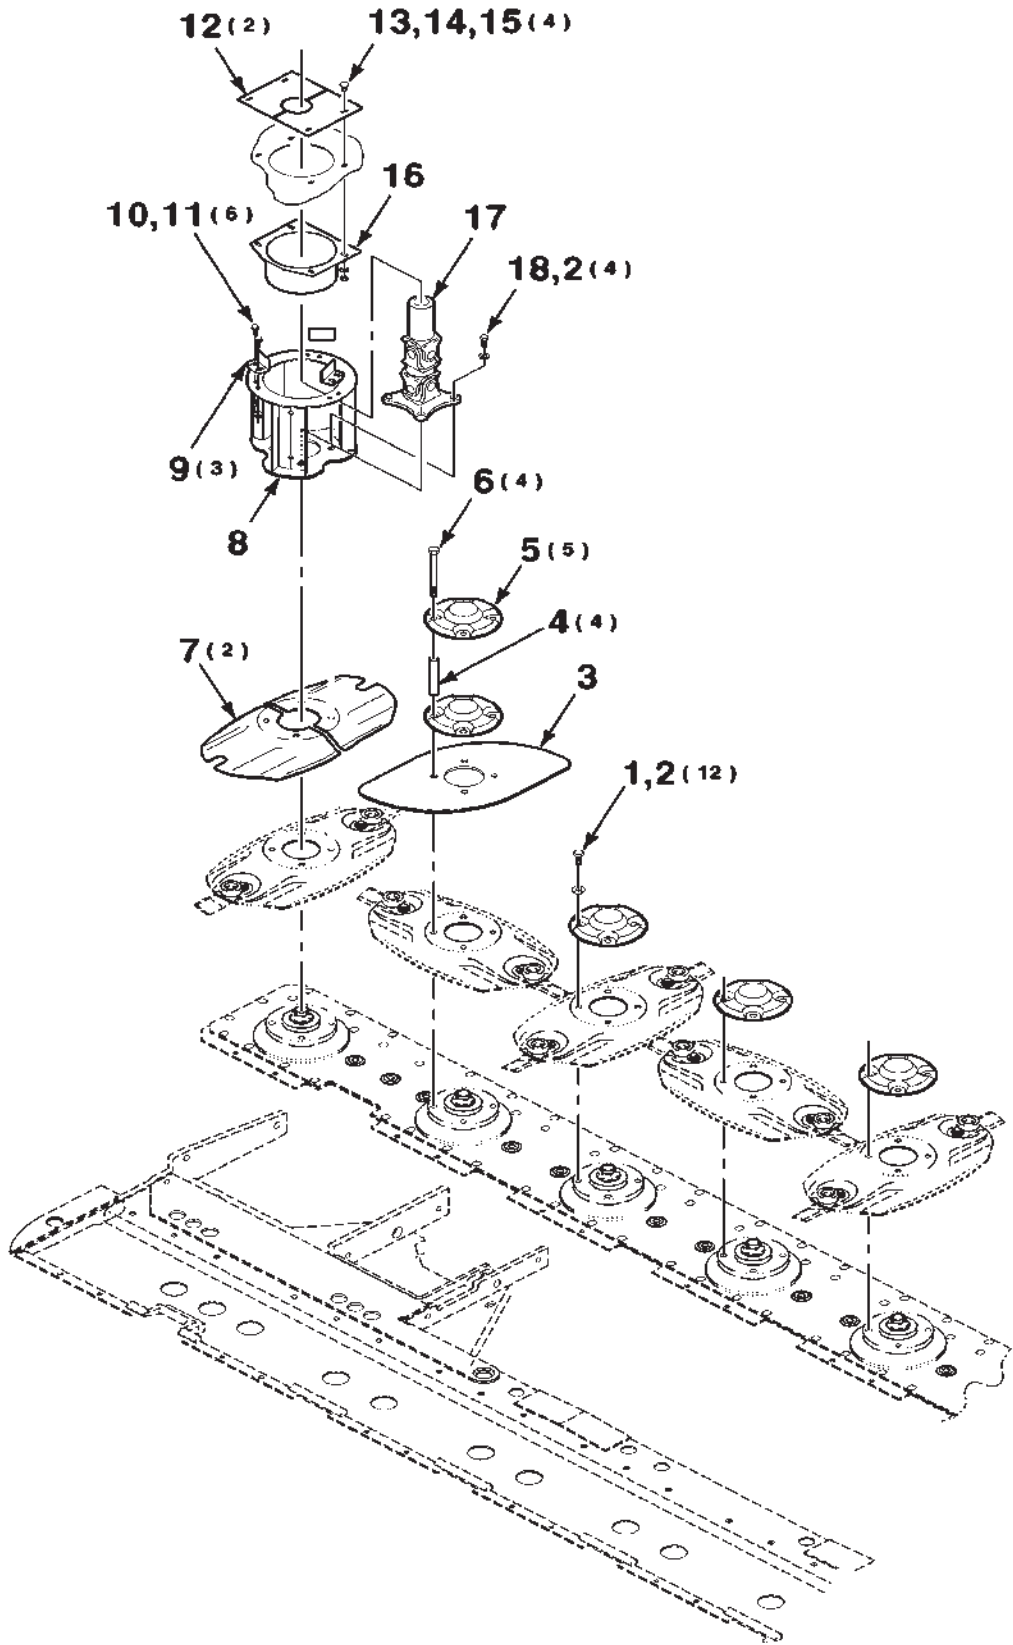

CUTTER DISC-RIGHT

CUTTER DISC-RIGHT

DKHC ROTARY HEADER CONDITIONER-ROLLER
CUTTER

39

CUTTER DISC-RIGHT

ITEM	NUMBER	QTY	DESCRIPTION
1	70927158	12	1/2-20 X 1 C
2	705541	16	1/2 HARDENED PLAIN WASHER
3	700149868C	1	SLINGER
4	6559314C	4	SPACER
5	700127062C	5	CAP-DISC
6	773051	4	1/2-20 X 5 C
7	700717700	2	LIFTER
8	700156515C	1	CAGE WA
9	700160897C	3	ANGLE-FIN
10	7883325	6	5/16-18 X 3/4 HWHMS
11	Y704726	6	5/16-18 HFTLN GR/G
12	700160896C	2	COVER
13	7700578	4	5/16-18 X 1 RHSNB
14	Y705525	4	5/16 HARDENED PLAIN WASHER
15	Y704015	4	5/16-18 H
16	700156111C	1	SHIELD WA
17	700721264	1	U-JOINT ASSEMBLY
18	70927522	4	1/2-20 X 1-3/4 C

700163628-3