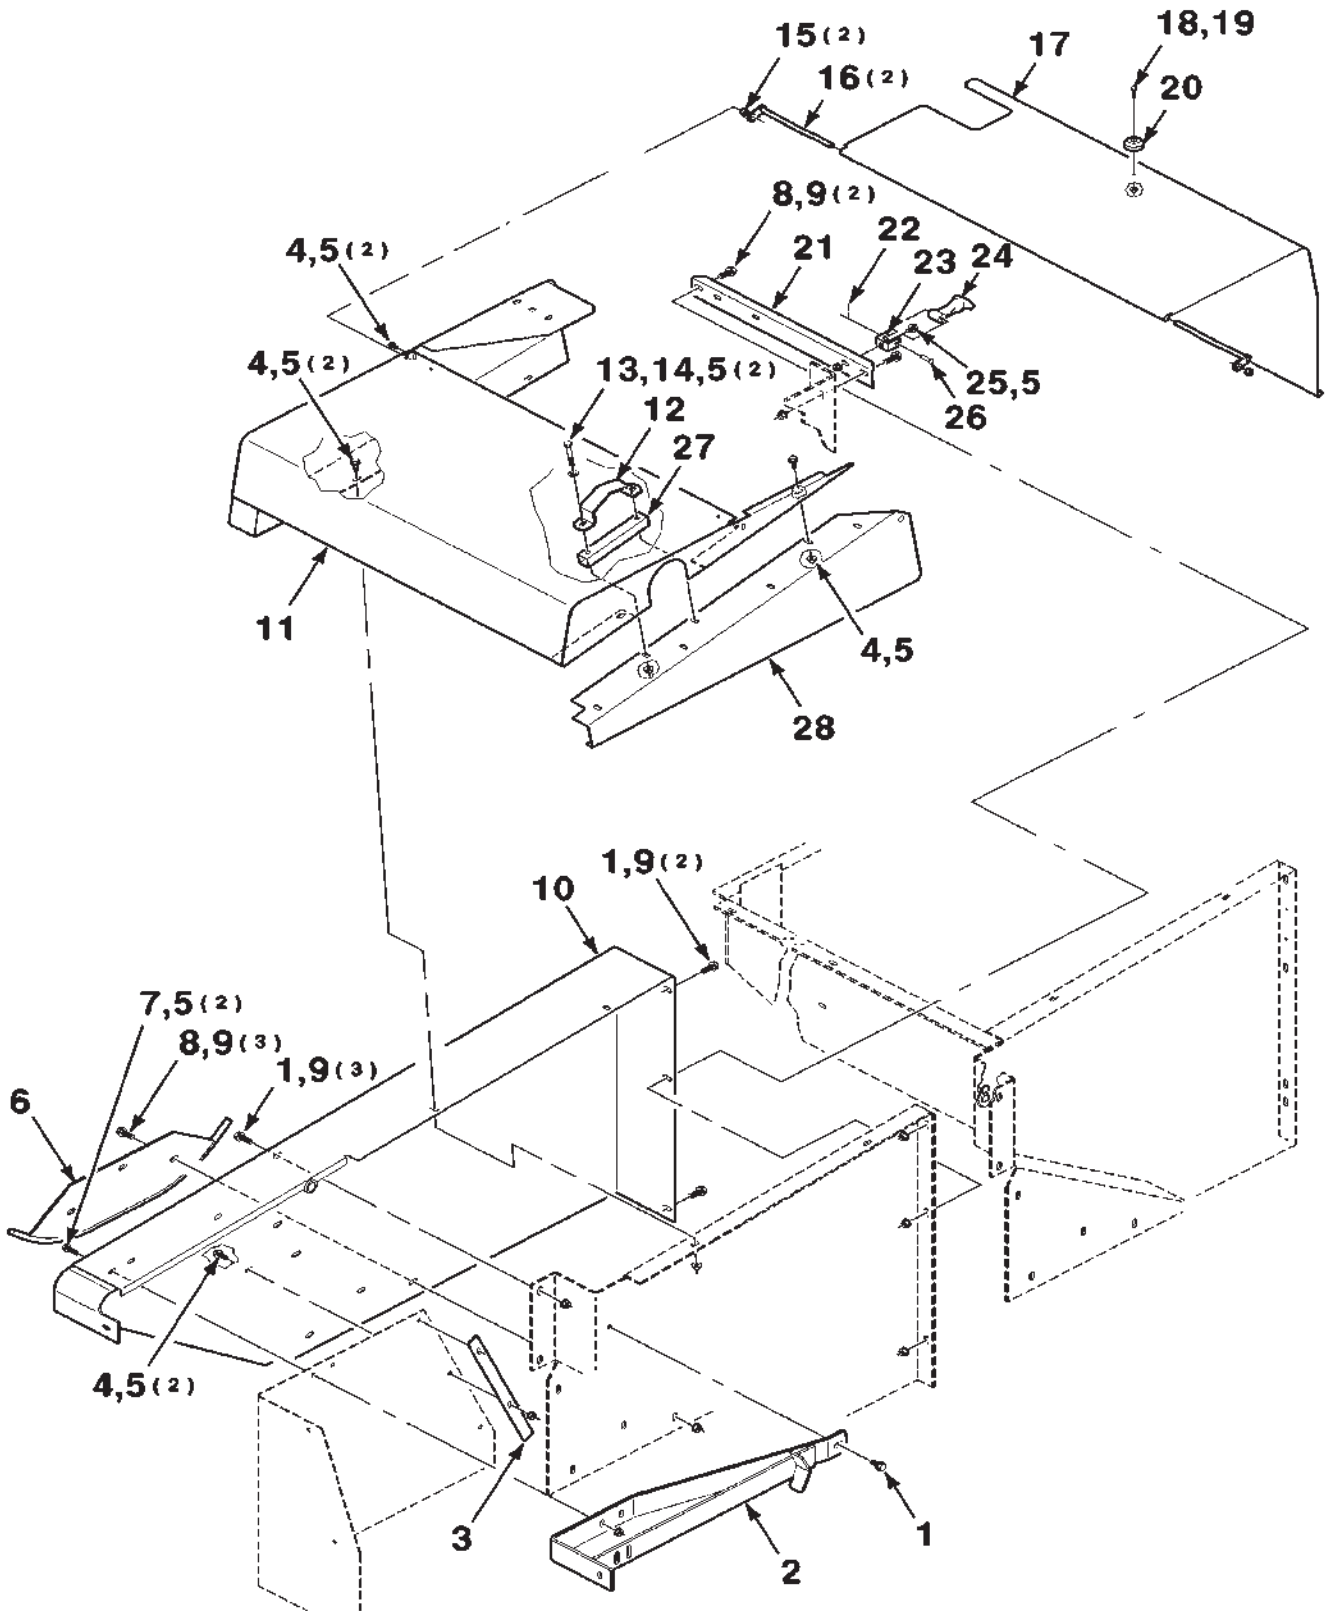

SHIELDS-RIGHT, SAFETY

SHIELDS-RIGHT, SAFETY

**DKHC ROTARY HEADER CONDITIONER-ROLLER
MAINFRAME AND SHIELDS**

83

SHIELDS-RIGHT, SAFETY

ITEM	NUMBER	QTY	DESCRIPTION
1	7883374	6	3/8-16 X 3/4 HWHMS
2	700149913C	1	STRAP WA-REINFORCEMENT
3	700149934	1	STRAP
4	7883325	7	5/16-18 X 3/4 HWHMS
5	70931277	12	5/16-18 HFSLN
6	700130220	1	ROD WA
7	7883333	2	5/16-18 X 1 HWHMS
8	7883382	5	3/8-16 X 1 HWHMS
9	704247	10	3/8-16 HFSLN
10	700149917C	1	PANEL WA-RIGHT
11	700158625C	1	PANEL WA-RIGHT
12	700160898	1	RETAINER-HYDRAULIC HOSE
13	70921978	2	5/16-18 X 2 C
14	Y705525	2	5/16 HARDENED PLAIN WASHER
15	6124259	2	SPACER
16	700722760	2	ARM WA-PIVOT
17	700149962C	1	PANEL-SHIELD, RIGHT
18	700707203	1	No. 12-24 X 3/4 HWHMS
19	373839X1	1	No. 12-24 LOCKNUT-SPECIAL
20	700708648	1	BUMPER-RUBBER
21	700149929C	1	CHANNEL
22	70919313	1	3/32 X 1/2 COTTER PIN
23	776674	1	ANCHOR
24	776682	1	HOOK-RUBBER
25	7883317	1	5/16-18 X 1/2 HWHMS
26	63784	1	1/4 X 1-1/2 CLEVIS PIN
27	700149973	1	TUBE-SPACER
28	700149938P	1	BULKHEAD-COVER, RIGHT

700158615-3