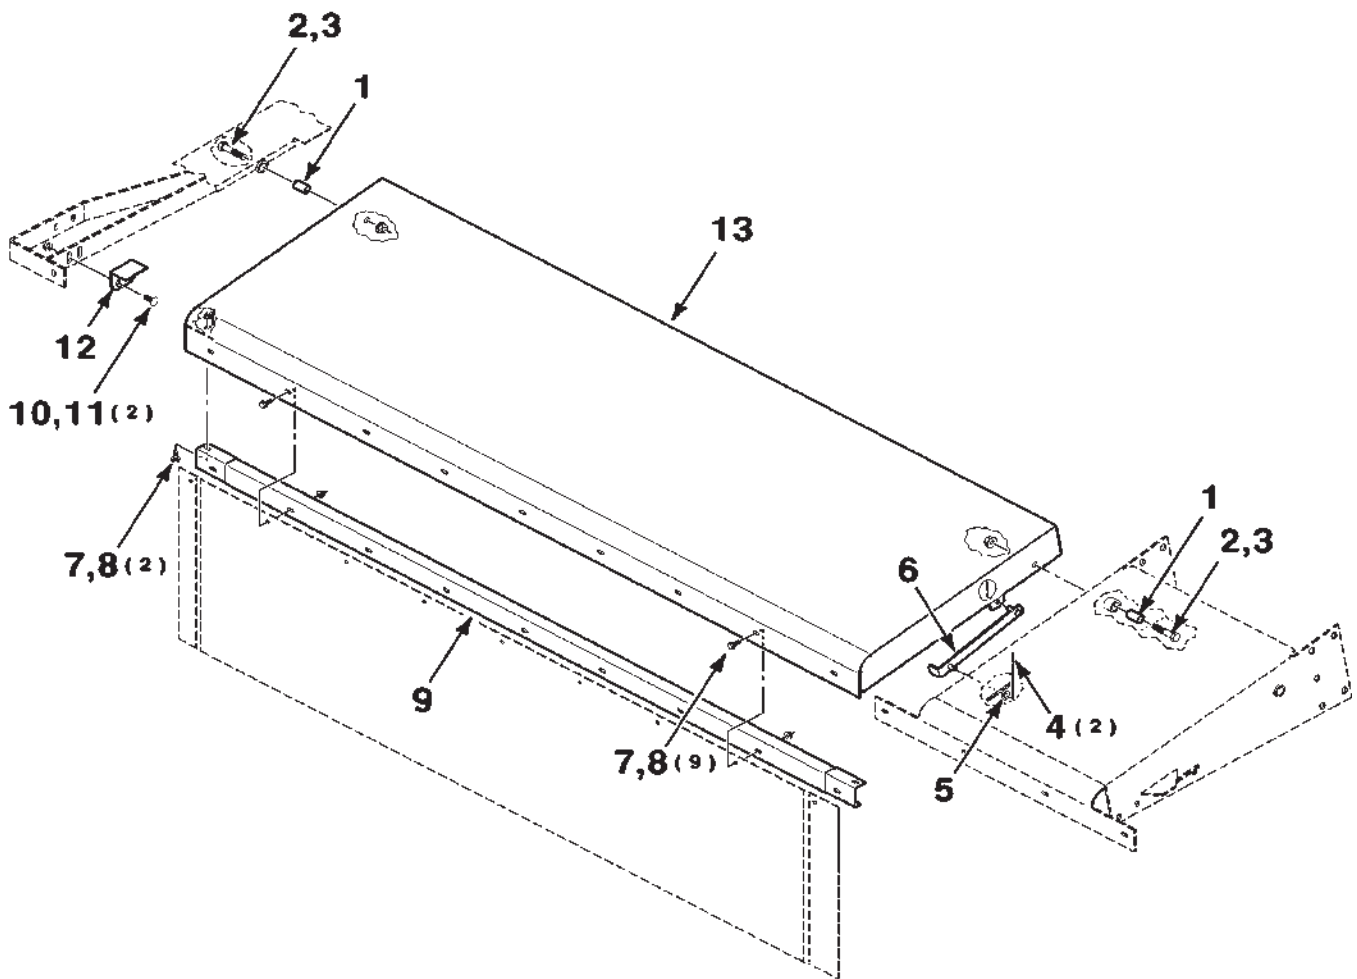

SHIELDS-CUTTERBAR, RIGHT

SHIELDS-CUTTERBAR, RIGHT

DKHC ROTARY HEADER CONDITIONER-ROLLER
MAINFRAME AND SHIELDS

73

SHIELDS-CUTTERBAR, RIGHT

ITEM	NUMBER	QTY	DESCRIPTION
1	6472948	2	SPACER
2	70922645	2	1/2-13 X 2-1/4 C
3	Y704742	2	1/2-13 HFTLN GR/G
4	62166	2	5/32 X 3/4 COTTER PIN
5	Y705533	1	3/8 HARDENED PLAIN WASHER
6	700127224	1	LATCH WA
7	7883325	11	5/16-18 X 3/4 HWHMS
8	70931277	11	5/16-18 HFSLN
9	700149900C	1	CHANNEL-FRONT
10	70922786	2	3/8-16 X 1 RHSNB
11	704247	2	3/8-16 HFSLN
12	700163616	1	ANGLE-STOP
13	700149890C	1	PANEL WA-SHIELD

700163629-2