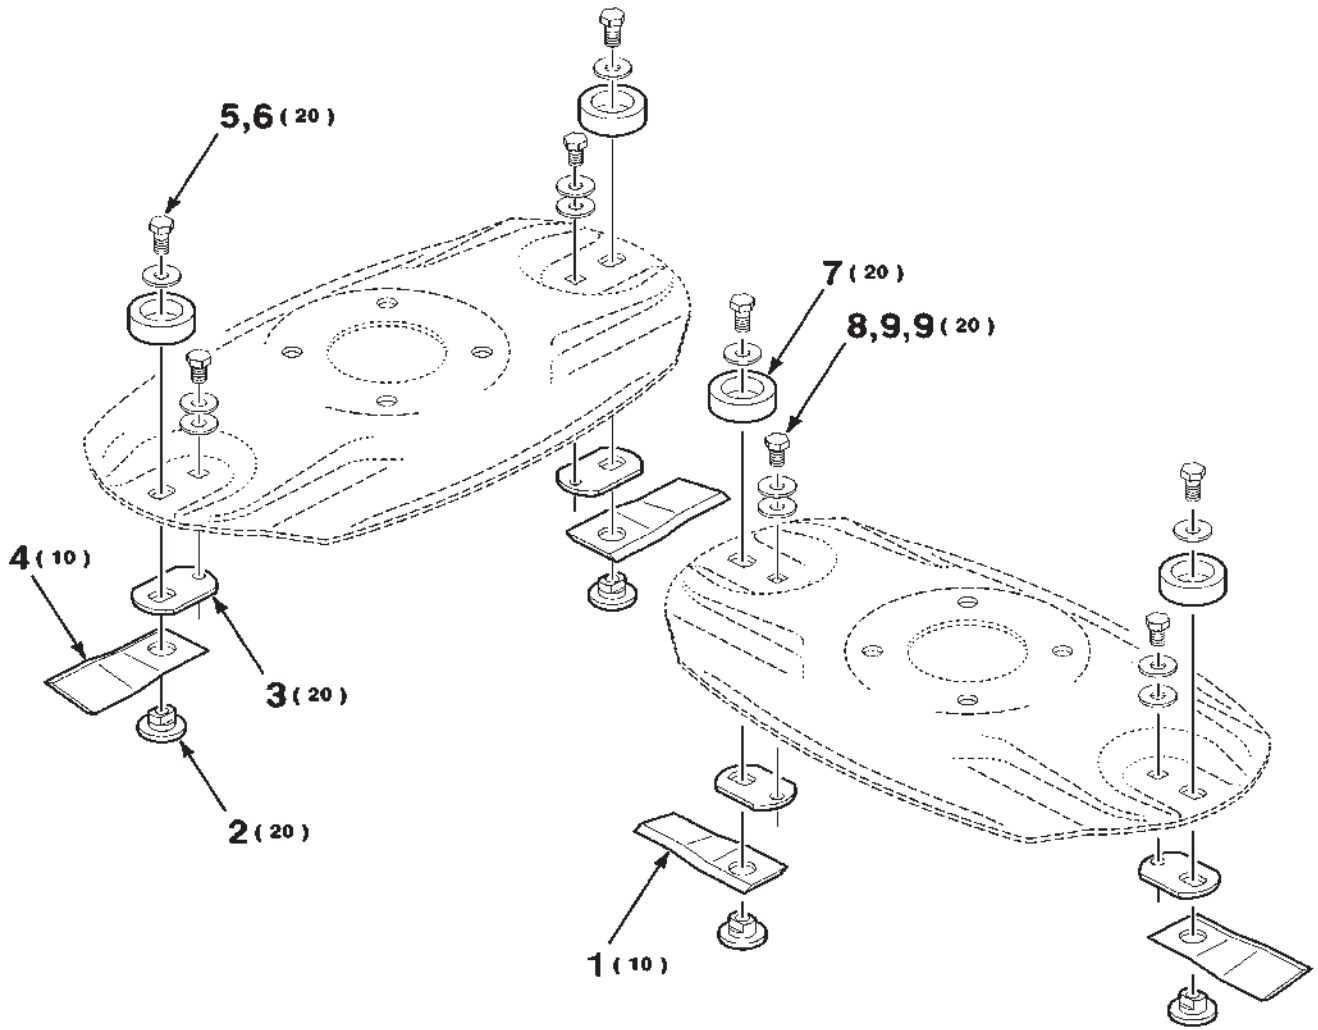

PERFORMANCE PACKAGE
(700161006 PERFORMANCE PACKAGE)

PERFORMANCE PACKAGE
(700161006 PERFORMANCE PACKAGE)

**DKHC ROTARY HEADER CONDITIONER-ROLLER
DECALS AND KITS**

101

**PERFORMANCE PACKAGE
(700161006 PERFORMANCE PACKAGE)**

ITEM	NUMBER	QTY	DESCRIPTION
-	700161006	1	PERFORMANCE PACKAGE
1	700715575	10	KNIFE-CLOCKWISE
2	700127073	20	NUT-KNIFE
3	700127071	20	MOUNTING-KNIFE
4	700715576	10	KNIFE-COUNTER CLOCKWISE
5	700711964	20	7/16-14 X 1 CAPSCREW-NYLOK, GR8
6	Y705558	20	7/16 HARDENED PLAIN WASHER
7	700127072	20	SHIELD-BOLT, KNIFE
8	700711877	20	3/8-16 X 1/2 CAPSCREW-NYLOK, GR8
9	Y705533	40	3/8 HARDENED PLAIN WASHER

700161006-0