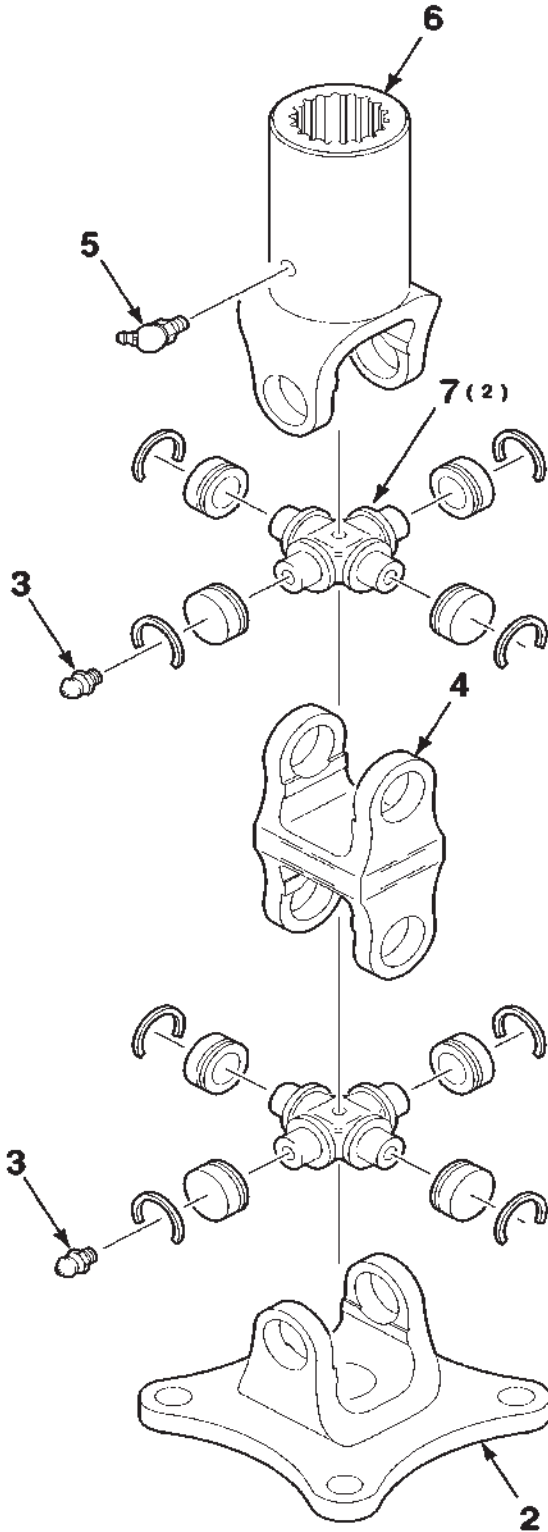

U-JOINT ASSEMBLY (CUTTER DISC)
(700721264 U-JOINT ASSEMBLY)

U-JOINT ASSEMBLY (CUTTER DISC)
(700721264 U-JOINT ASSEMBLY)

**DKHC ROTARY HEADER CONDITIONER-ROLLER
CUTTER**

47

**U-JOINT ASSEMBLY (CUTTER DISC)
(700721264 U-JOINT ASSEMBLY)**

ITEM	NUMBER	QTY	DESCRIPTION
1	700721264	1	U-JOINT ASSEMBLY
2	700721604	1	YOKE AND FLANGE
3	70914687	2	1/4-28 X 15/32 ZERK
4	757427	1	YOKE-DOUBLE
5	70925731	1	1/4-28 X 450 ZERK
6	700721606	1	YOKE-SPLINED
7	700711843	2	CROSS AND BEARING KIT (Includes Item 3)

700721264-0