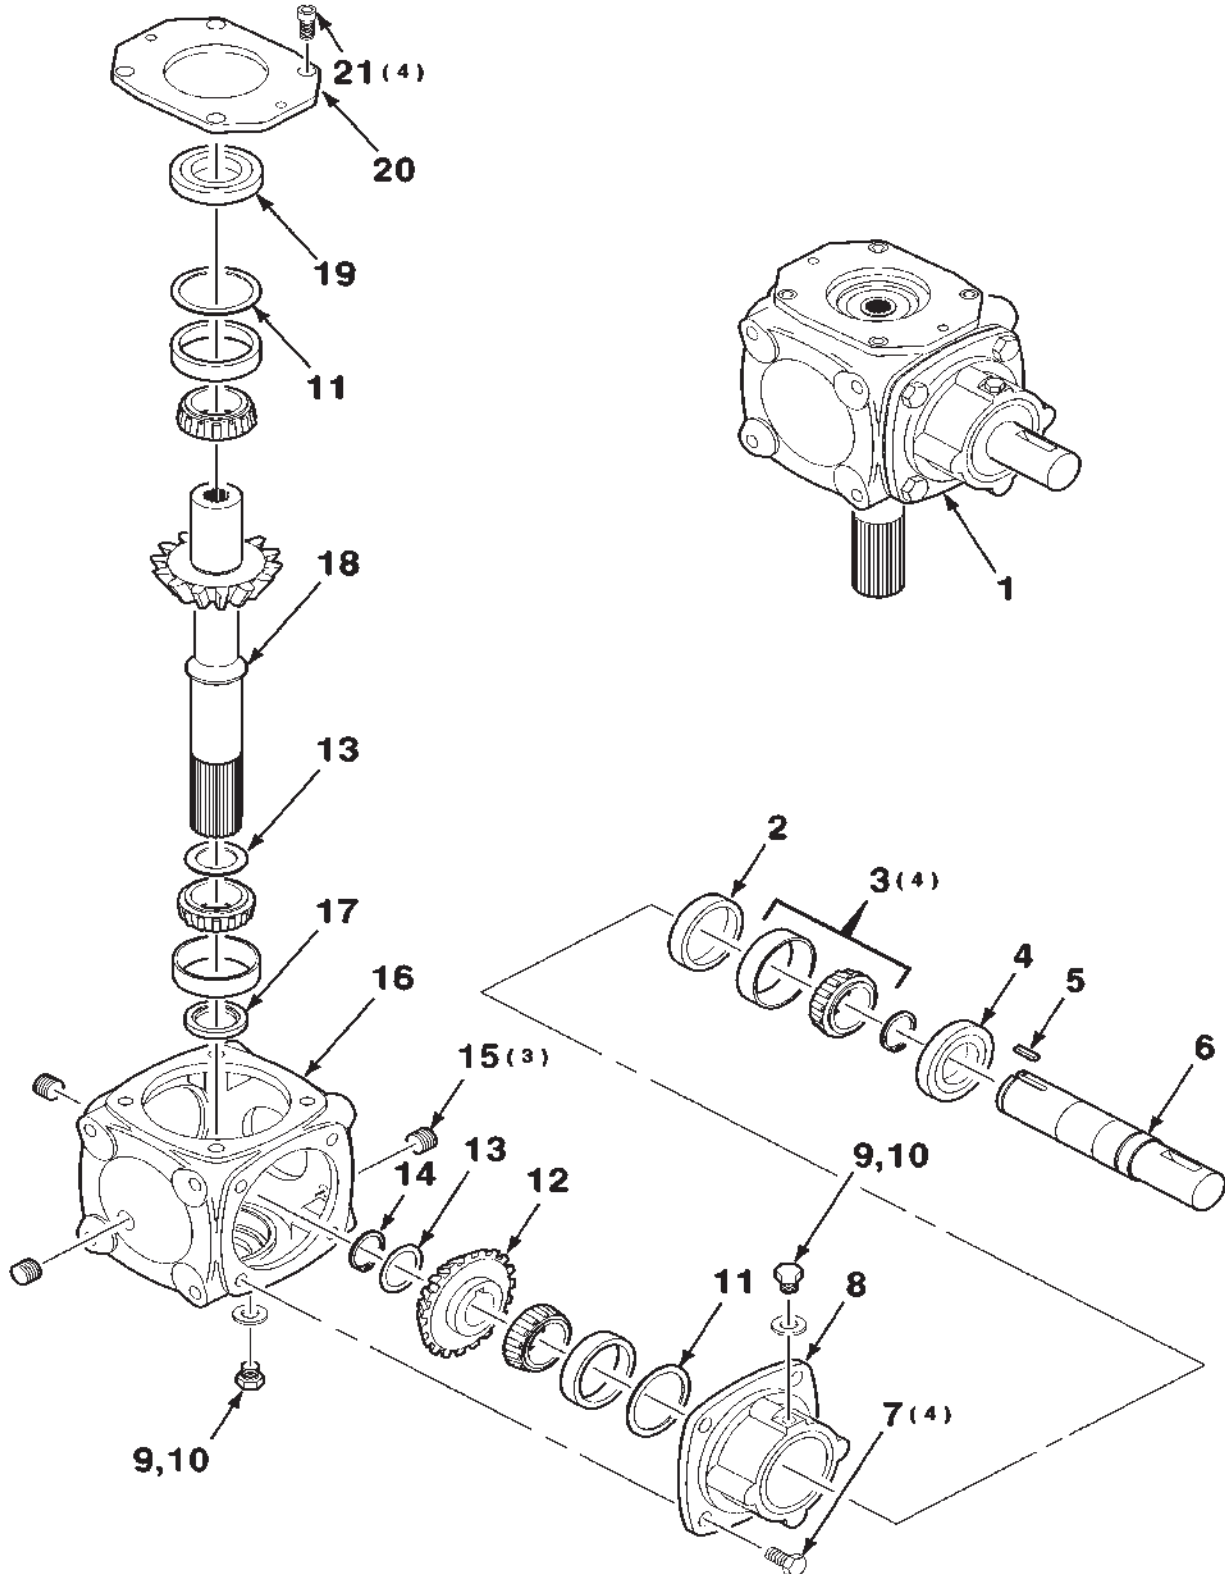

GEARBOX ASSEMBLY
(700717706 GEARBOX ASSEMBLY)

GEARBOX ASSEMBLY
(700717706 GEARBOX ASSEMBLY)

**DKHC ROTARY HEADER CONDITIONER-ROLLER
DRIVES**

13

**GEARBOX ASSEMBLY
(700717706 GEARBOX ASSEMBLY)**

ITEM	NUMBER	QTY	DESCRIPTION
1	700717706	1	GEARBOX ASSEMBLY
2	700713541	1	SPACER
3	700712361	4	BEARING ASSEMBLY-TAPERED
4	700725120	1	SEAL-OIL
5	700713547	1	10 X 8 X 25 KEY-PARALLEL
6	700713546	1	SHAFT
7	7703275	4	M12 X 25 BOLT, CLASS 8.8
8	700713543	1	EXTENSION
9	700714123	2	M8 X 10 BOLT, CLASS 8.8
10	700714122	2	M8 COPPER WASHER
11	700712378	2	SHIM PACK 71.7 mm
12	700713536	1	GEAR Z19 M5
13	700712360	2	SHIM PACK 48.0 mm
14	700712388	1	SNAP RING
15	700712200	3	PLUG
16	700713539	1	CASING
17	700723123	1	SEAL-OIL
18	700718337	1	SHAFT-PINION
19	700712362	1	SEAL-OIL
20	700718339	1	FLANGE
21	700718336	4	M12 X 30 BOLT

700717706-0