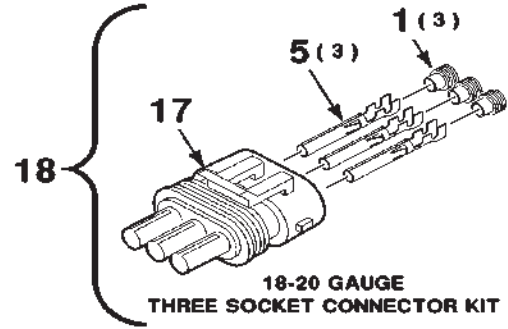

SWATHBOARD ACTUATOR KIT-Continued

SWATHBOARD ACTUATOR KIT-Continued

**DKHC ROTARY HEADER CONDITIONER-ROLLER
DECALS AND KITS**

97

SWATHBOARD ACTUATOR KIT-Continued

ITEM	NUMBER	QTY	DESCRIPTION
1	700706400	AR	SEAL (18-20 GAUGE)
2	700706401	AR	PIN-MALE (18-20 GAUGE)
3	700718620	AR	CONNECTOR-1 PIN, MALE
4	700718621	1	KIT-HARNESS REPAIR, 1 PIN, MALE (Includes Items 1, 2 and 3)
5	700708760	AR	SOCKET-FEMALE (18-20 GAUGE)
6	700718579	AR	CONNECTOR-1 SOCKET, FEMALE
7	700718617	1	KIT-HARNESS REPAIR, 1 SOCKET, FEMALE (Includes Items 1, 5 and 6)
8	700708753	1	KIT-HARNESS REPAIR, 2 PIN, MALE (Includes Items 1, 2 and 9)
9	700706399	AR	CONNECTOR-SHROUD, 2 PIN, MALE
10	700706413	AR	CONNECTOR-SHROUD, 3 PIN, MALE
11	700718599	1	KIT-HARNESS REPAIR, SHROUD, 3 PIN, MALE (Includes Items 1, 2 and 10)
12	700707757	AR	4 PIN AMP RECEPTACLE
13	700708757	AR	PIN-TYPE 3, MALE (16-18 GAUGE)
14	700709233	AR	CLAMP-CABLE, SHELL SIZE 11
15	700709232	AR	PLUG-STANDARD SEX
16	700718607	AR	SOCKET-TYPE 3, FEMALE (14-18 GAUGE)
17	700709175	AR	CONNECTOR-TOWER, 3 SOCKET, FEMALE
18	700707001	1	KIT-HARNESS REPAIR, 3 SOCKET, FEMALE, (Includes Items 1, 5 and 17)
19	700706999	1	KIT-HARNESS REPAIR, 2 SOCKET, FEMALE, 18-20 GAUGE (Includes Items 1, 5 and 20)
20	700708761	AR	CONNECTOR-TOWER, 2 SOCKET, FEMALE

700951736-2