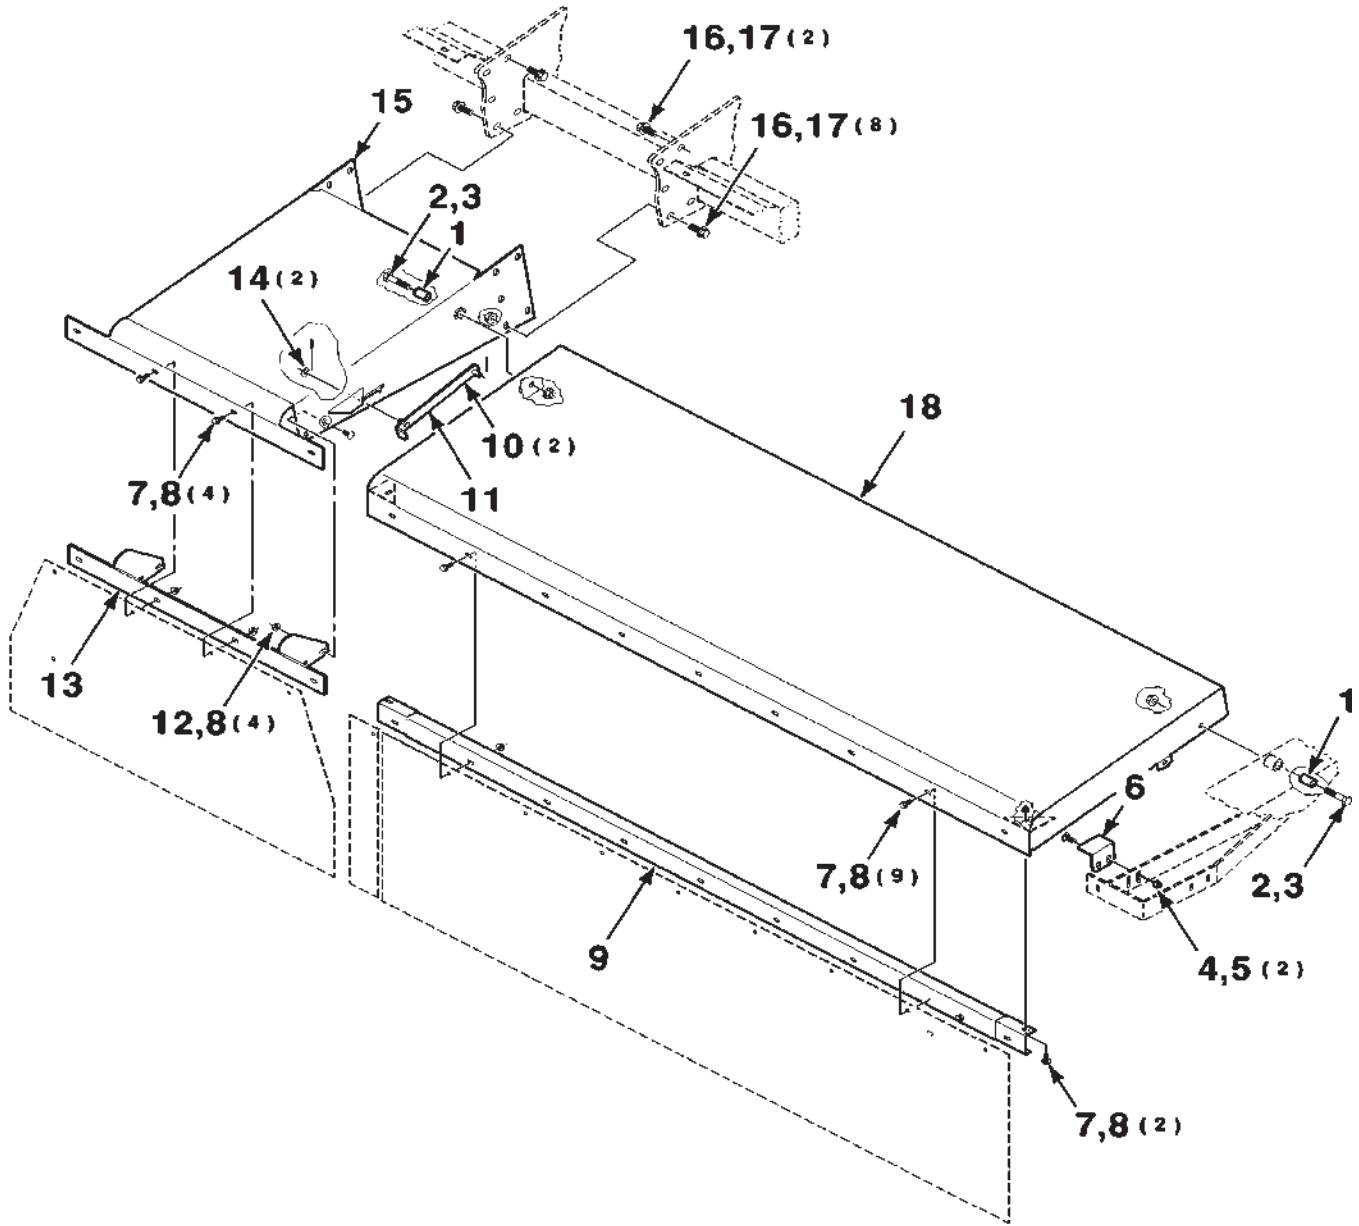

SHIELDS-CUTTERBAR, LEFT

SHIELDS-CUTTERBAR, LEFT

DKHC ROTARY HEADER CONDITIONER-ROLLER
MAINFRAME AND SHIELDS

71

SHIELDS-CUTTERBAR, LEFT

ITEM	NUMBER	QTY	DESCRIPTION
1	6472948	2	SPACER
2	70922645	2	1/2-13 X 2-1/4 C
3	Y704742	2	1/2-13 HFTLN GR/G
4	70922786	2	3/8-16 X 1 RHSNB
5	704247	2	3/8-16 HFSLN
6	700163616	1	ANGLE-STOP
7	7883325	15	5/16-18 X 3/4 HWHMS
8	70931277	19	5/16-18 HFSLN
9	700149900C	1	CHANNEL-FRONT
10	62166	2	5/32 X 3/4 COTTER PIN
11	700127224	1	LATCH WA
12	70931333	4	5/16-18 X 3/4 RHSNB
13	700149907P	1	SUPPORT WA-CENTER
14	Y705533	2	3/8 HARDENED PLAIN WASHER
15	700163614	1	CHANNEL WA-FRONT
16	700710984	10	1/2-13 X 1-1/4 HFS GR8
17	704254	10	1/2-13 HFSLN
18	700149890C	1	PANEL WA-SHIELD

700163629-1