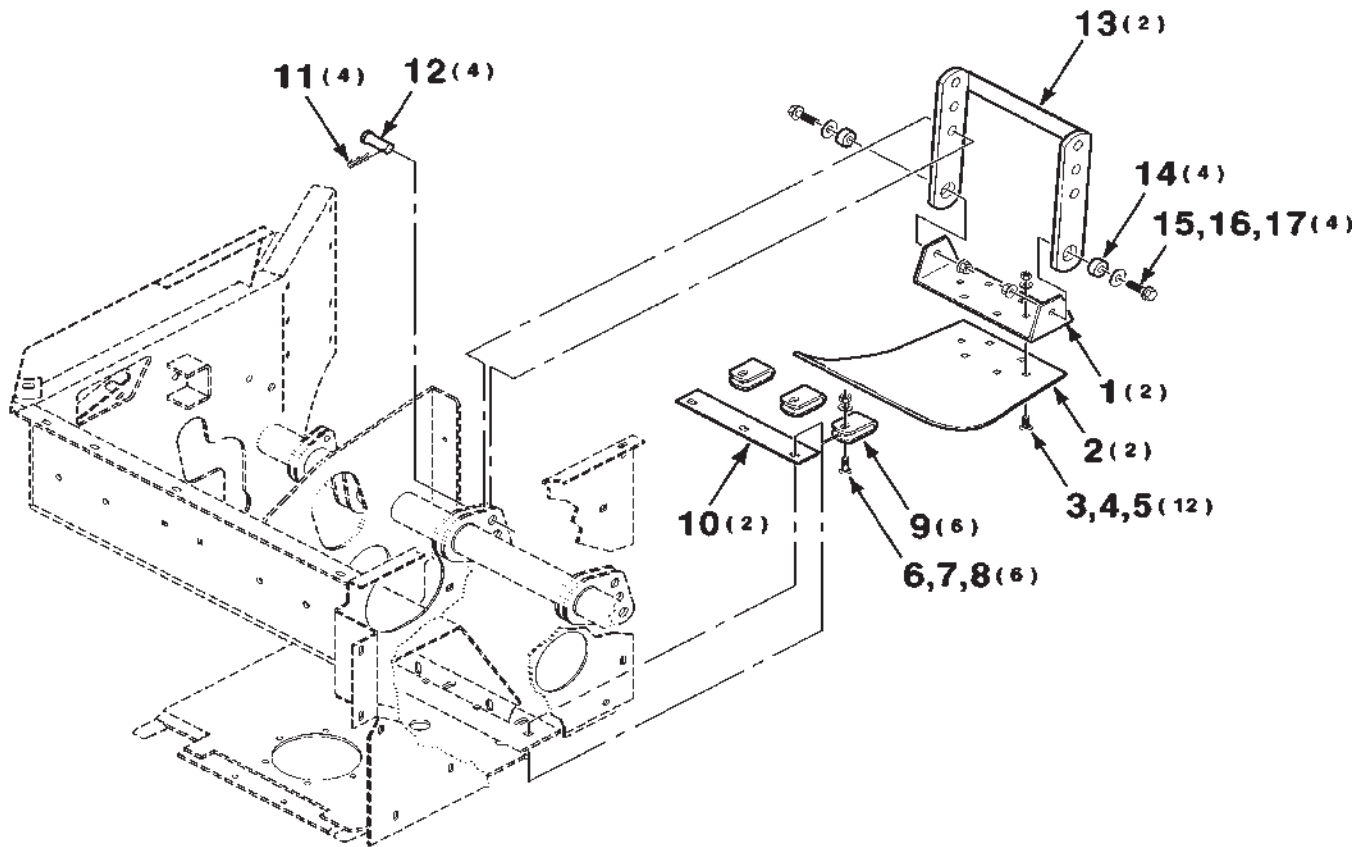

SKID SHOE-LEFT AND RIGHT

SKID SHOE-LEFT AND RIGHT

LEFT SIDE SHOWN RIGHT SIDE OPPOSITE

**DKHC ROTARY HEADER CONDITIONER-ROLLER
MAINFRAME AND SHIELDS**

85

SKID SHOE-LEFT AND RIGHT

ITEM	NUMBER	QTY	DESCRIPTION
1	700164333	2	CHANNEL-MOUNTING
2	700721421	2	SKID SHOE
3	Y707042	12	3/8-16 X 1 PLOW BOLT
4	Y705533	12	3/8 HARDENED PLAIN WASHER
5	70916950	12	3/8-16 H
6	707265	6	7/16-14 X 1-1/2 PLOW BOLT
7	Y705558	6	7/16 HARDENED PLAIN WASHER
8	Y704080	6	7/16-14 H
9	700161548	6	CLIP-SKIDSHOE
10	700161549	2	STRAP-SPACER
11	98-2107	4	.148 WIRE HAIR PIN COTTER
12	763177	4	3/4 X 2 CLEVIS PIN
13	700164331	2	STRAP WA
14	6235071B	4	BUSHING
15	7883432	4	1/2-13 X 1-3/4 HFS GR8
16	700711557	4	1/2 HARDENED WIDE PLAIN WASHER
17	704858	4	1/2-13 HTLN GR/B

700164330-0