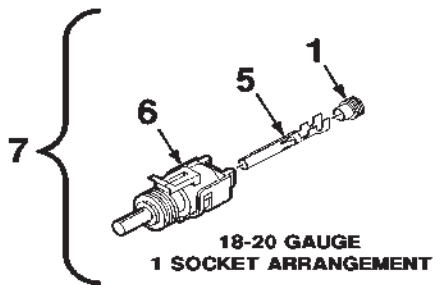

SWATHBOARD ACTUATOR KIT-Continued

SWATHBOARD ACTUATOR KIT-Continued

**DKHC ROTARY HEADER CONDITIONER-ROLLER
DECALS AND KITS**

97

SWATHBOARD ACTUATOR KIT-Continued

ITEM	NUMBER	QTY	DESCRIPTION
1	700706400	AR	SEAL (18-20 GAUGE)
2	700706401	AR	PIN-MALE (18-20 GAUGE)
3	700718620	AR	CONNECTOR-1 PIN, MALE
4	700718621	1	KIT-HARNESS REPAIR, 1 PIN, MALE (Includes Items 1, 2 and 3)
5	700708760	AR	SOCKET-FEMALE (18-20 GAUGE)
6	700718579	AR	CONNECTOR-1 SOCKET, FEMALE
7	700718617	1	KIT-HARNESS REPAIR, 1 SOCKET, FEMALE (Includes Items 1, 5 and 6)
8	700708753	1	KIT-HARNESS REPAIR, 2 PIN, MALE (Includes Items 1, 2 and 9)
9	700706399	AR	CONNECTOR-SHROUD, 2 PIN, MALE
10	700706413	AR	CONNECTOR-SHROUD, 3 PIN, MALE
11	700718599	1	KIT-HARNESS REPAIR, SHROUD, 3 PIN, MALE (Includes Items 1, 2 and 10)
12	700707757	AR	4 PIN AMP RECEPTACLE
13	700708757	AR	PIN-TYPE 3, MALE (16-18 GAUGE)
14	700709233	AR	CLAMP-CABLE, SHELL SIZE 11
15	700709232	AR	PLUG-STANDARD SEX
16	700718607	AR	SOCKET-TYPE 3, FEMALE (14-18 GAUGE)
17	700709175	AR	CONNECTOR-TOWER, 3 SOCKET, FEMALE
18	700707001	1	KIT-HARNESS REPAIR, 3 SOCKET, FEMALE, (Includes Items 1, 5 and 17)
19	700706999	1	KIT-HARNESS REPAIR, 2 SOCKET, FEMALE, 18-20 GAUGE (Includes Items 1, 5 and 20)
20	700708761	AR	CONNECTOR-TOWER, 2 SOCKET, FEMALE

700951736-2