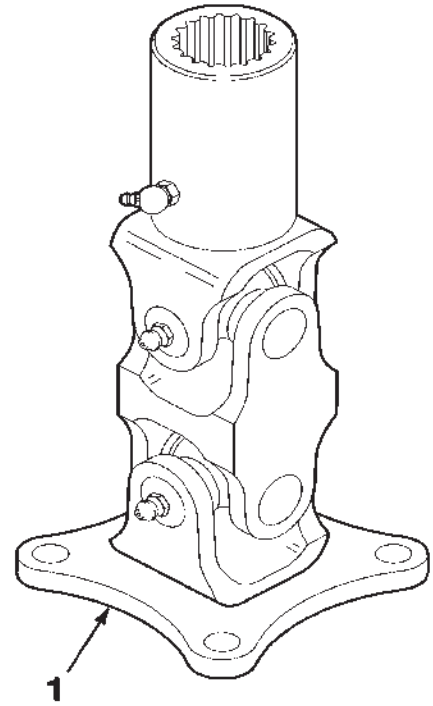

U-JOINT ASSEMBLY (CUTTER DISC)
(700721264 U-JOINT ASSEMBLY)

U-JOINT ASSEMBLY (CUTTER DISC)
(700721264 U-JOINT ASSEMBLY)

**DKHC ROTARY HEADER CONDITIONER-ROLLER
CUTTER**

47

**U-JOINT ASSEMBLY (CUTTER DISC)
(700721264 U-JOINT ASSEMBLY)**

ITEM	NUMBER	QTY	DESCRIPTION
1	700721264	1	U-JOINT ASSEMBLY
2	700721604	1	YOKE AND FLANGE
3	70914687	2	1/4-28 X 15/32 ZERK
4	757427	1	YOKE-DOUBLE
5	70925731	1	1/4-28 X 450 ZERK
6	700721606	1	YOKE-SPLINED
7	700711843	2	CROSS AND BEARING KIT (Includes Item 3)

700721264-0