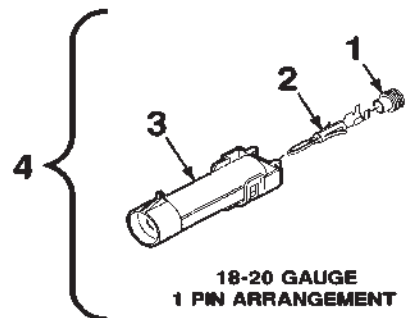

SWATHBOARD ACTUATOR KIT-Continued

SWATHBOARD ACTUATOR KIT-Continued

**DKHC ROTARY HEADER CONDITIONER-ROLLER
DECALS AND KITS**

97

SWATHBOARD ACTUATOR KIT-Continued

ITEM	NUMBER	QTY	DESCRIPTION
1	700706400	AR	SEAL (18-20 GAUGE)
2	700706401	AR	PIN-MALE (18-20 GAUGE)
3	700718620	AR	CONNECTOR-1 PIN, MALE
4	700718621	1	KIT-HARNESS REPAIR, 1 PIN, MALE (Includes Items 1, 2 and 3)
5	700708760	AR	SOCKET-FEMALE (18-20 GAUGE)
6	700718579	AR	CONNECTOR-1 SOCKET, FEMALE
7	700718617	1	KIT-HARNESS REPAIR, 1 SOCKET, FEMALE (Includes Items 1, 5 and 6)
8	700708753	1	KIT-HARNESS REPAIR, 2 PIN, MALE (Includes Items 1, 2 and 9)
9	700706399	AR	CONNECTOR-SHROUD, 2 PIN, MALE
10	700706413	AR	CONNECTOR-SHROUD, 3 PIN, MALE
11	700718599	1	KIT-HARNESS REPAIR, SHROUD, 3 PIN, MALE (Includes Items 1, 2 and 10)
12	700707757	AR	4 PIN AMP RECEPTACLE
13	700708757	AR	PIN-TYPE 3, MALE (16-18 GAUGE)
14	700709233	AR	CLAMP-CABLE, SHELL SIZE 11
15	700709232	AR	PLUG-STANDARD SEX
16	700718607	AR	SOCKET-TYPE 3, FEMALE (14-18 GAUGE)
17	700709175	AR	CONNECTOR-TOWER, 3 SOCKET, FEMALE
18	700707001	1	KIT-HARNESS REPAIR, 3 SOCKET, FEMALE, (Includes Items 1, 5 and 17)
19	700706999	1	KIT-HARNESS REPAIR, 2 SOCKET, FEMALE, 18-20 GAUGE (Includes Items 1, 5 and 20)
20	700708761	AR	CONNECTOR-TOWER, 2 SOCKET, FEMALE

700951736-2