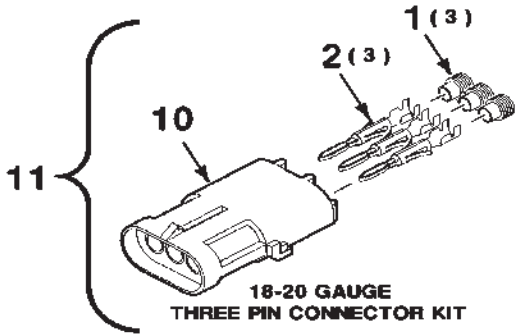

SWATHBOARD ACTUATOR KIT-Continued

SWATHBOARD ACTUATOR KIT-Continued

**DKHC ROTARY HEADER CONDITIONER-ROLLER
DECALS AND KITS**

97

SWATHBOARD ACTUATOR KIT-Continued

ITEM	NUMBER	QTY	DESCRIPTION
1	700706400	AR	SEAL (18-20 GAUGE)
2	700706401	AR	PIN-MALE (18-20 GAUGE)
3	700718620	AR	CONNECTOR-1 PIN, MALE
4	700718621	1	KIT-HARNESS REPAIR, 1 PIN, MALE (Includes Items 1, 2 and 3)
5	700708760	AR	SOCKET-FEMALE (18-20 GAUGE)
6	700718579	AR	CONNECTOR-1 SOCKET, FEMALE
7	700718617	1	KIT-HARNESS REPAIR, 1 SOCKET, FEMALE (Includes Items 1, 5 and 6)
8	700708753	1	KIT-HARNESS REPAIR, 2 PIN, MALE (Includes Items 1, 2 and 9)
9	700706399	AR	CONNECTOR-SHROUD, 2 PIN, MALE
10	700706413	AR	CONNECTOR-SHROUD, 3 PIN, MALE
11	700718599	1	KIT-HARNESS REPAIR, SHROUD, 3 PIN, MALE (Includes Items 1, 2 and 10)
12	700707757	AR	4 PIN AMP RECEPTACLE
13	700708757	AR	PIN-TYPE 3, MALE (16-18 GAUGE)
14	700709233	AR	CLAMP-CABLE, SHELL SIZE 11
15	700709232	AR	PLUG-STANDARD SEX
16	700718607	AR	SOCKET-TYPE 3, FEMALE (14-18 GAUGE)
17	700709175	AR	CONNECTOR-TOWER, 3 SOCKET, FEMALE
18	700707001	1	KIT-HARNESS REPAIR, 3 SOCKET, FEMALE, (Includes Items 1, 5 and 17)
19	700706999	1	KIT-HARNESS REPAIR, 2 SOCKET, FEMALE, 18-20 GAUGE (Includes Items 1, 5 and 20)
20	700708761	AR	CONNECTOR-TOWER, 2 SOCKET, FEMALE

700951736-2