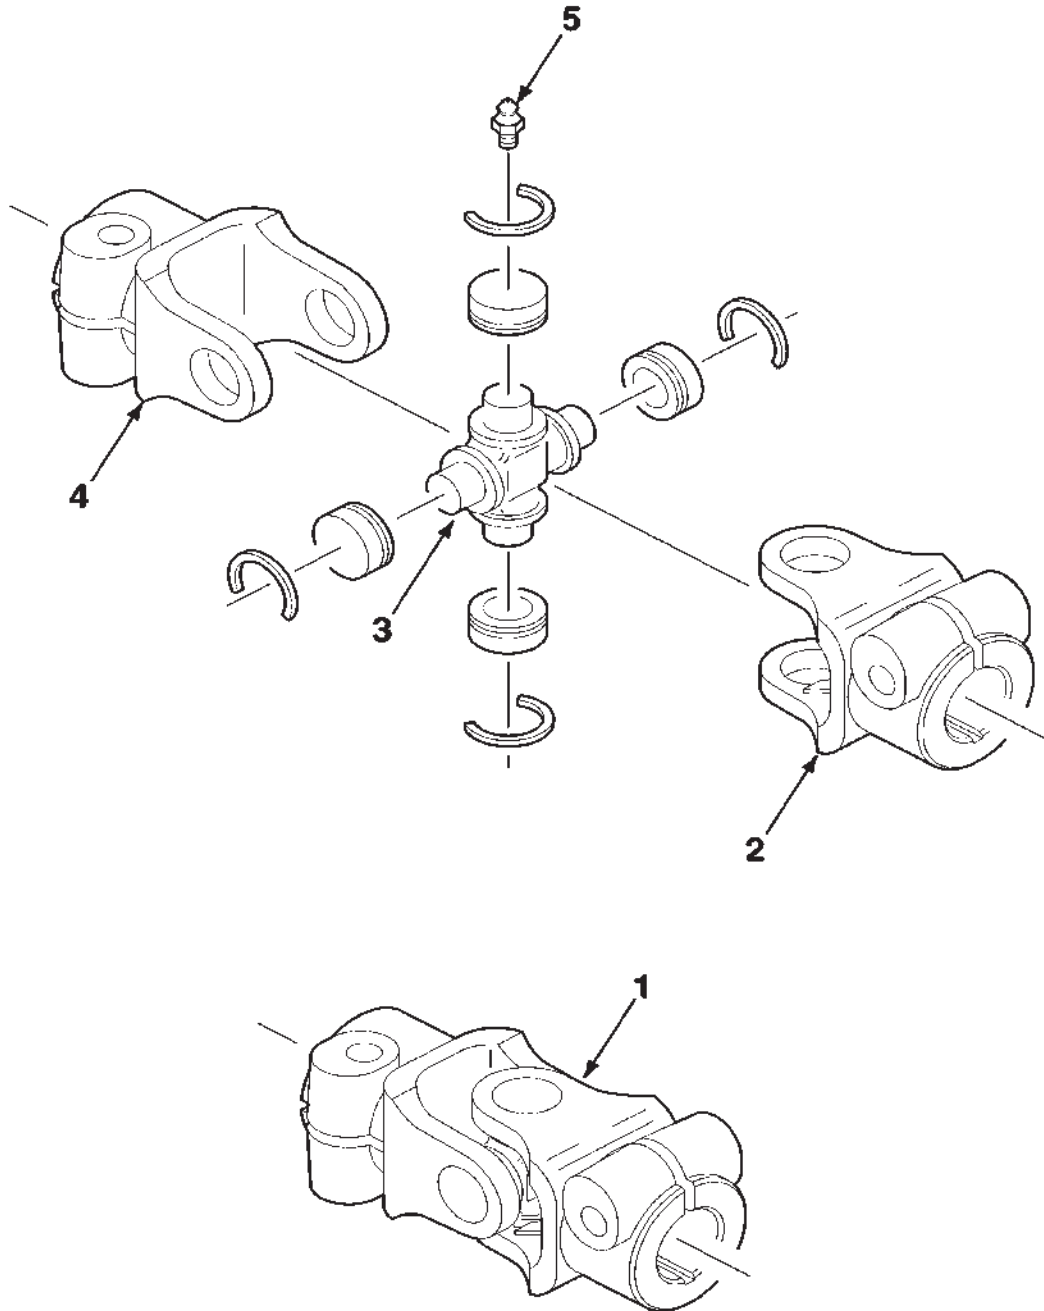

U-JOINT ASSEMBLY
(700715721 U-JOINT ASSEMBLY)

U-JOINT ASSEMBLY
(700715721 U-JOINT ASSEMBLY)

**DKHC ROTARY HEADER CONDITIONER-ROLLER
DRIVES**

27

**U-JOINT ASSEMBLY
(700715721 U-JOINT ASSEMBLY)**

ITEM	NUMBER	QTY	DESCRIPTION
1	700715721	1	U-JOINT ASSEMBLY
2	757716	1	YOKE
3	700711843	1	CROSS AND BEARING KIT (Includes Item 5)
4	700705535	1	YOKE
5	70914687	1	1/4-28ZERK

700715721-0