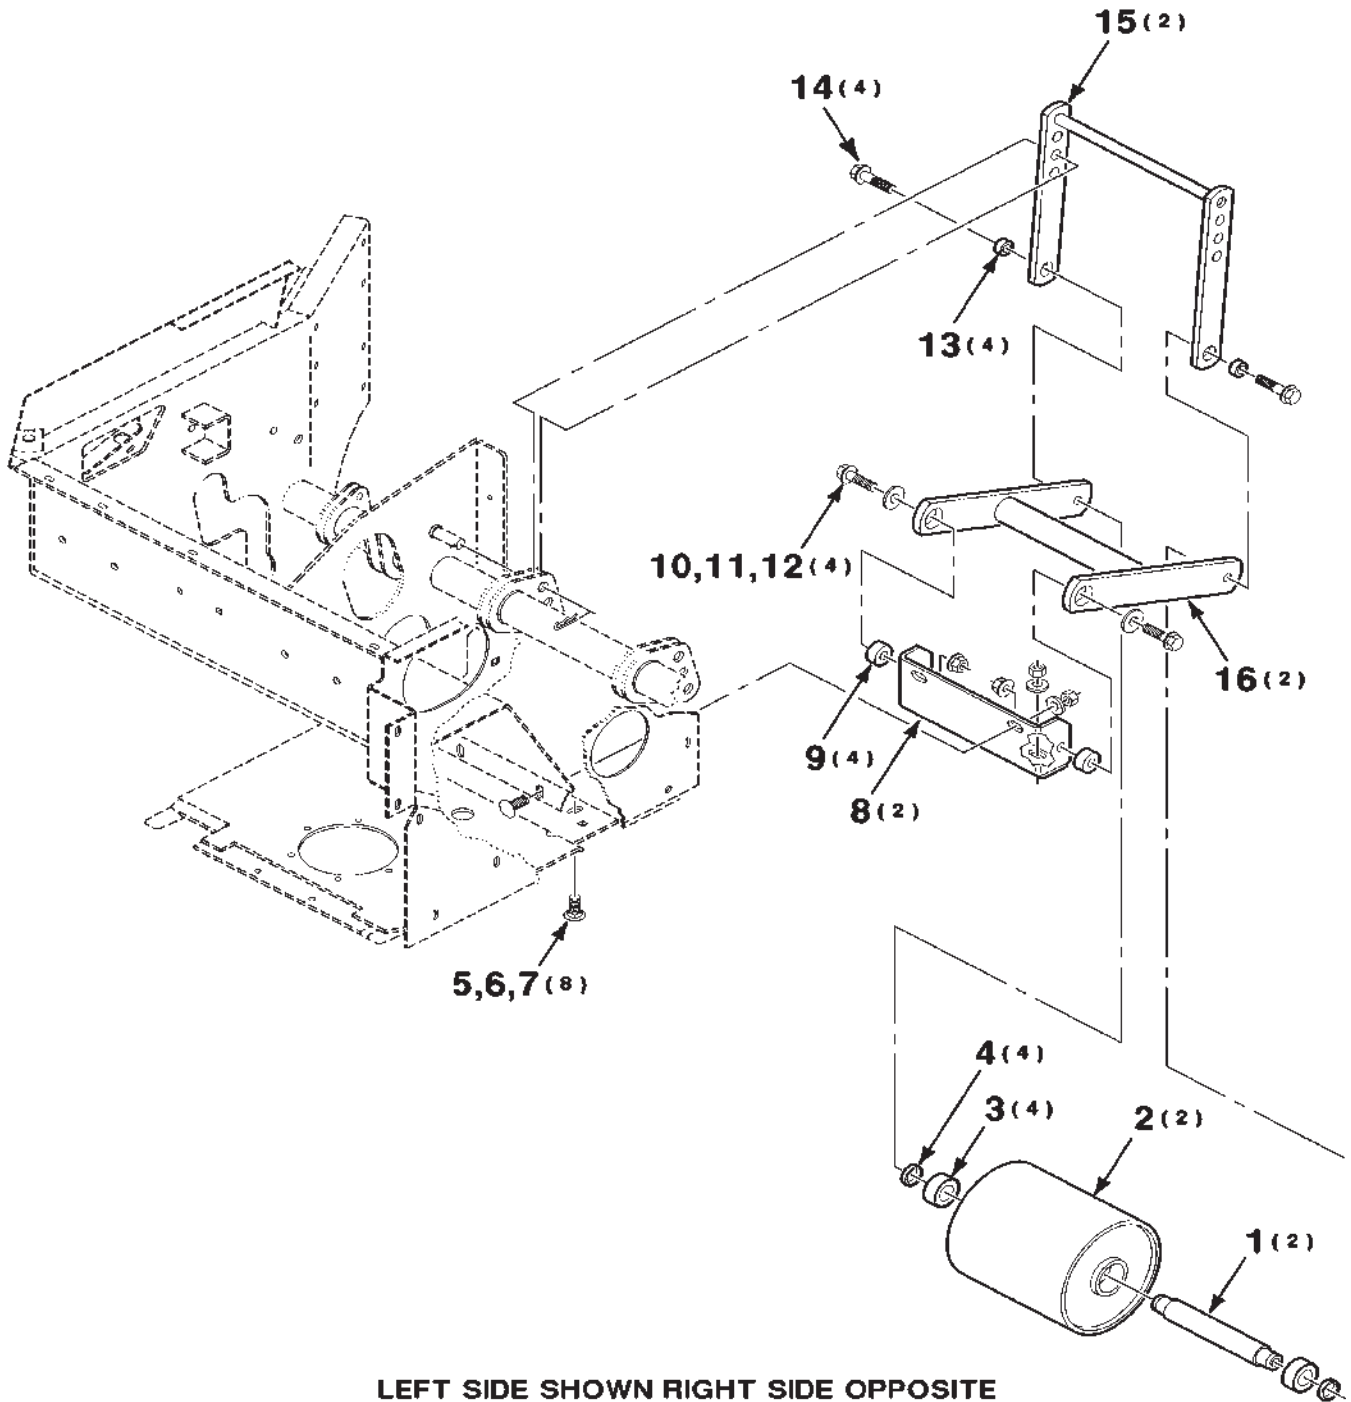

GAUGE ROLLER KIT
(BK11136 GAUGE ROLLER KIT)

GAUGE ROLLER KIT
(BK11136 GAUGE ROLLER KIT)

LEFT SIDE SHOWN RIGHT SIDE OPPOSITE

DKHC ROTARY HEADER CONDITIONER-ROLLER
DECALS AND KITS

93

GAUGE ROLLER KIT
(BK11136 GAUGE ROLLER KIT)

ITEM	NUMBER	QTY	DESCRIPTION
-	BK11136	1	GAUGE ROLLER KIT
1	700161518	2	SHAFT
2	700161514B	2	TUBE WA
3	700709106	4	BEARING
4	700154374	4	SPACER
5	68619	8	1/2-13 X 1-1/4 RHSNB
6	705541	8	1/2 HARDENED PLAIN WASHER
7	704031	8	1/2-13 H
8	700130291	2	ANGLE
9	6235071B	4	BUSHING
10	7883432	4	1/2-13 X 1-3/4 HFS GR8
11	700711557	4	1/2 HARDENED WIDE PLAIN WASHER
12	Y704742	4	1/2-13 HFTLN GR/G
13	6368930	4	BUSHING-LINK
14	700711347	4	5/8-11 X 2-1/2 HFS GR8
15	700164334B	2	STRAP WA
16	700156546B	2	STRAP WA

700951993-0