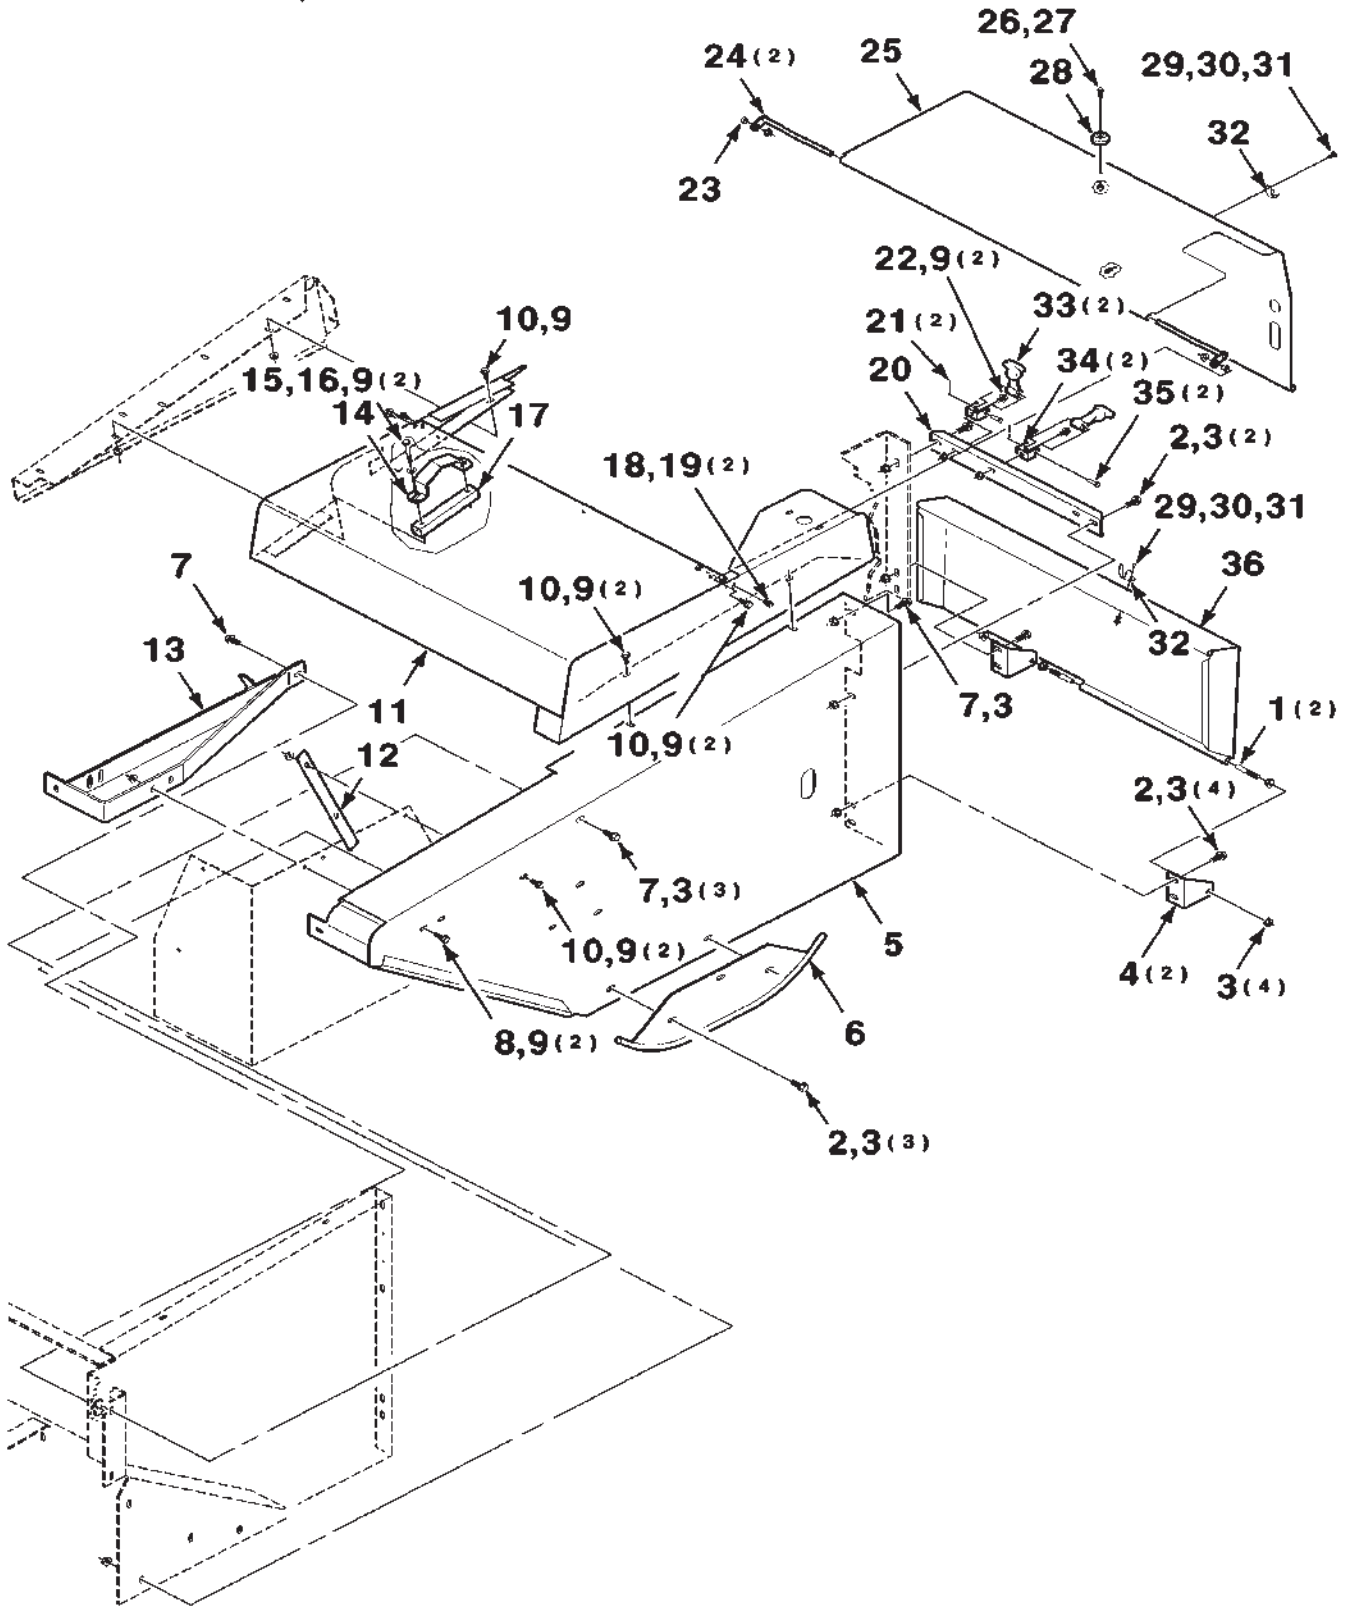

SHIELDS-LEFT, SAFETY

SHIELDS-LEFT, SAFETY

**DKHC ROTARY HEADER CONDITIONER-ROLLER
MAINFRAME AND SHIELDS**

81

SHIELDS-LEFT, SAFETY

ITEM	NUMBER	QTY	DESCRIPTION
1	700149932	2	PIN-PIVOT
2	7883382	9	3/8-16 X 1 HWHMS
3	704247	17	3/8-16 HFSLN
4	700149931	2	SUPPORT-SHIELD, REAR
5	700149910C	1	PANEL WA-LEFT
6	700130220	1	ROD WA
7	7883374	5	3/8-16 X 3/4 HWHMS
8	7883333	2	5/16-18 X 1 HWHMS
9	70931277	13	5/16-18 HFSLN
10	7883325	7	5/16-18 X 3/4 HWHMS
11	700158623C	1	PANEL WA-LEFT
12	700149934	1	STRAP
13	700149913C	1	STRAP WA-REINFORCEMENT
14	700160898	1	RETAINER-HYDRAULIC HOSE
15	70921978	2	5/16-18 X 2 C
16	Y705525	2	5/16 HARDENED PLAIN WASHER
17	700149973	1	TUBE-SPACER
18	7883267	2	1/4-20 X 1/2 HWHMS
19	70916622	2	1/4-20 H
20	700149929C	1	CHANNEL
21	70919313	2	3/32 X 1/2 COTTER PIN
22	7883317	2	5/16-18 X 1/2 HWHMS
23	6124259	1	SPACER
24	700722760	2	ARM WA-PIVOT
25	700149961C	1	PANEL-SHIELD, LEFT
26	700707203	1	No. 12-24 X 3/4 HWHMS
27	373839X1	1	No. 12-24 LOCKNUT-SPECIAL
28	700708648	1	BUMPER-RUBBER
29	700700628	2	No. 10-24 X 1/2 CRPHMS GR60M
30	705004	2	No. 10 L
31	Y704072	2	No. 10-24 H GR2
32	8722910	2	BRACKET
33	776682	2	HOOK-RUBBER
34	776674	2	ANCHOR
35	63784	2	1/4 X 1-1/2 CLEVIS PIN
36	700149960C	1	PANEL-SHIELD

700158615-1