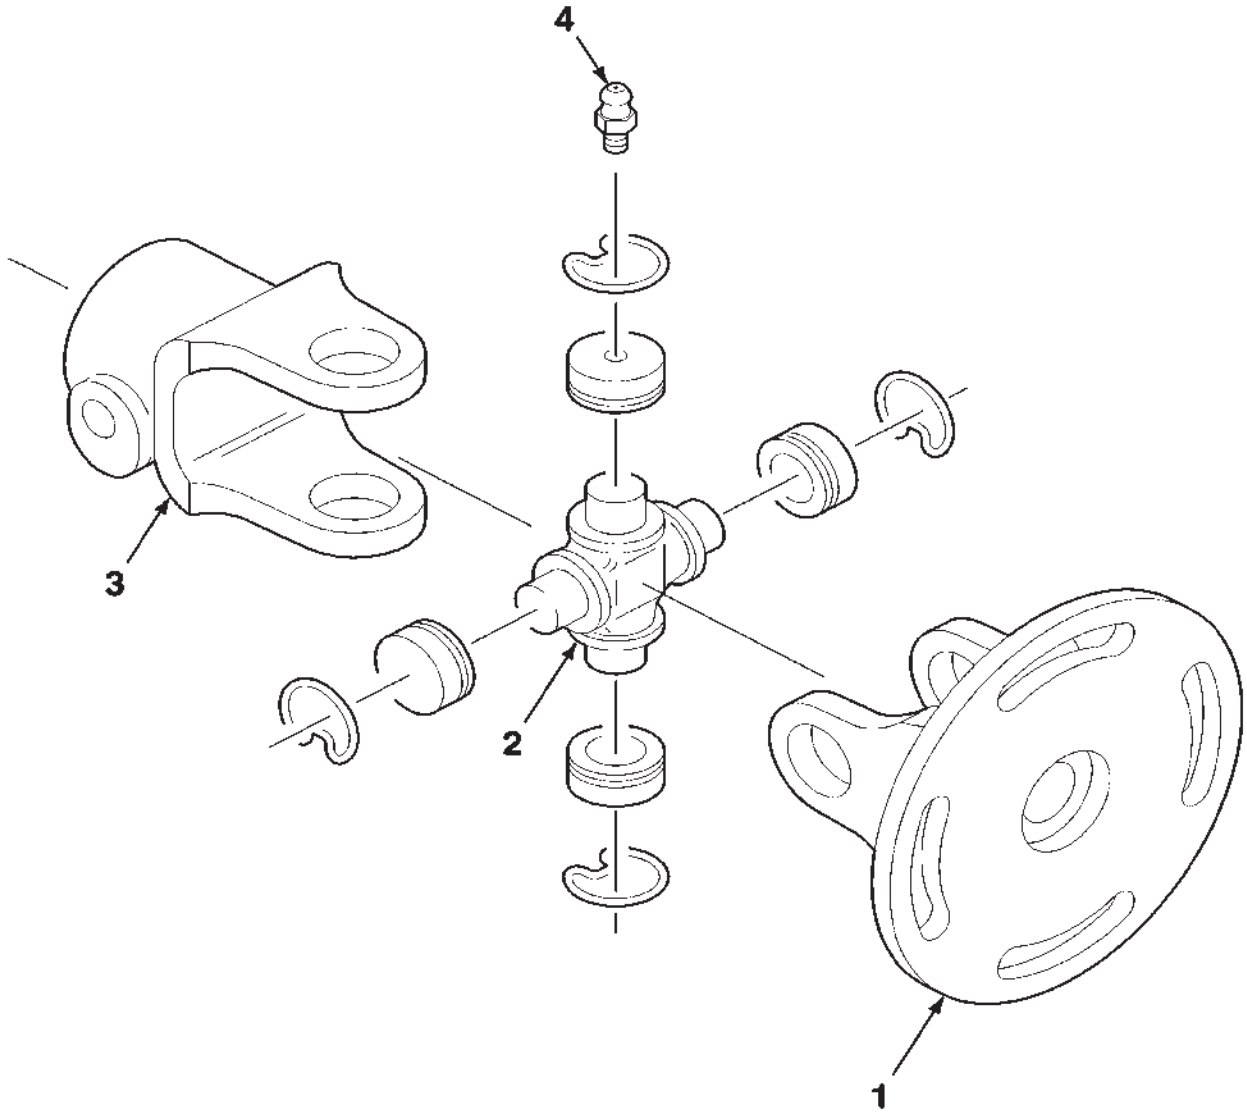

U-JOINT ASSEMBLY-TIMING
(700721265 U-JOINT ASSEMBLY)

U-JOINT ASSEMBLY-TIMING
(700721265 U-JOINT ASSEMBLY)

**DKHC ROTARY HEADER CONDITIONER-ROLLER
DRIVES**

31

**U-JOINT ASSEMBLY-TIMING
(700721265 U-JOINT ASSEMBLY)**

ITEM	NUMBER	QTY	DESCRIPTION
-	700721265	1	U-JOINT ASSEMBLY
1	700721607	1	YOKE AND FLANGE
2	700711843	1	CROSS AND BEARING KIT (Includes Item 4)
3	757716	1	YOKE
4	70914687	1	ZERK 1/4-28

700721265-0