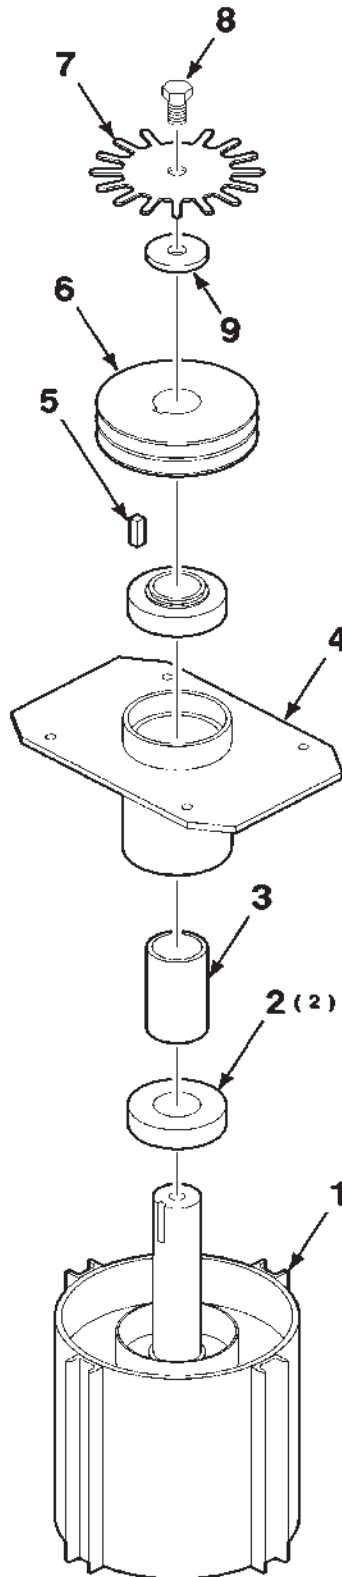

HEADER DRIVE CAGE ASSEMBLY-LEFT

HEADER DRIVE CAGE ASSEMBLY-LEFT

DKHC ROTARY HEADER CONDITIONER-ROLLER
DRIVES

17

HEADER DRIVE CAGE ASSEMBLY-LEFT

ITEM	NUMBER	QTY	DESCRIPTION
1	700160910P	1	CAGE WA
2	8050080	2	BEARING-CYLINDRICAL
3	700160909C	1	TUBE-SPACER
4	700160907C	1	SUPPORT WA
5	Y761239	1	5/16 X 15/16 KEY
6	700149890C	1	SHEAVE
7	700158630C	1	DISC-SENSOR
8	70927158	1	1/2-20 X 1 C
9	282269C	1	WASHER

700158629-0