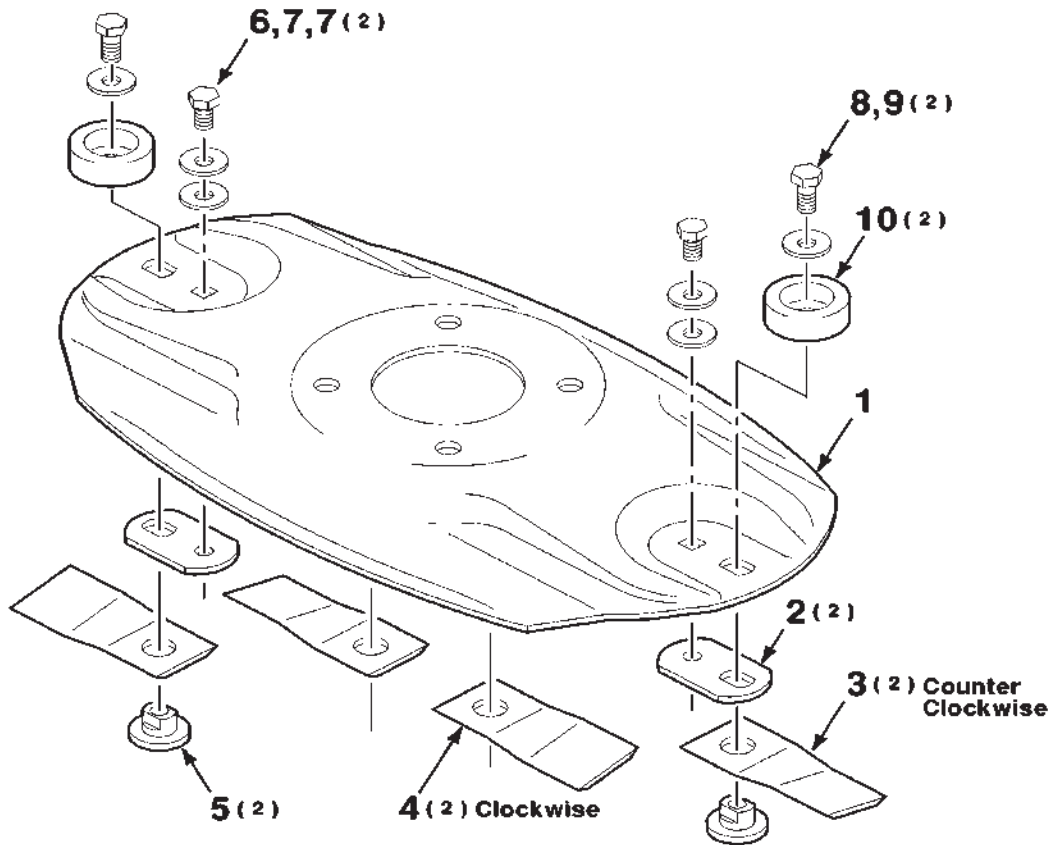

DISC ASSEMBLY

DISC ASSEMBLY