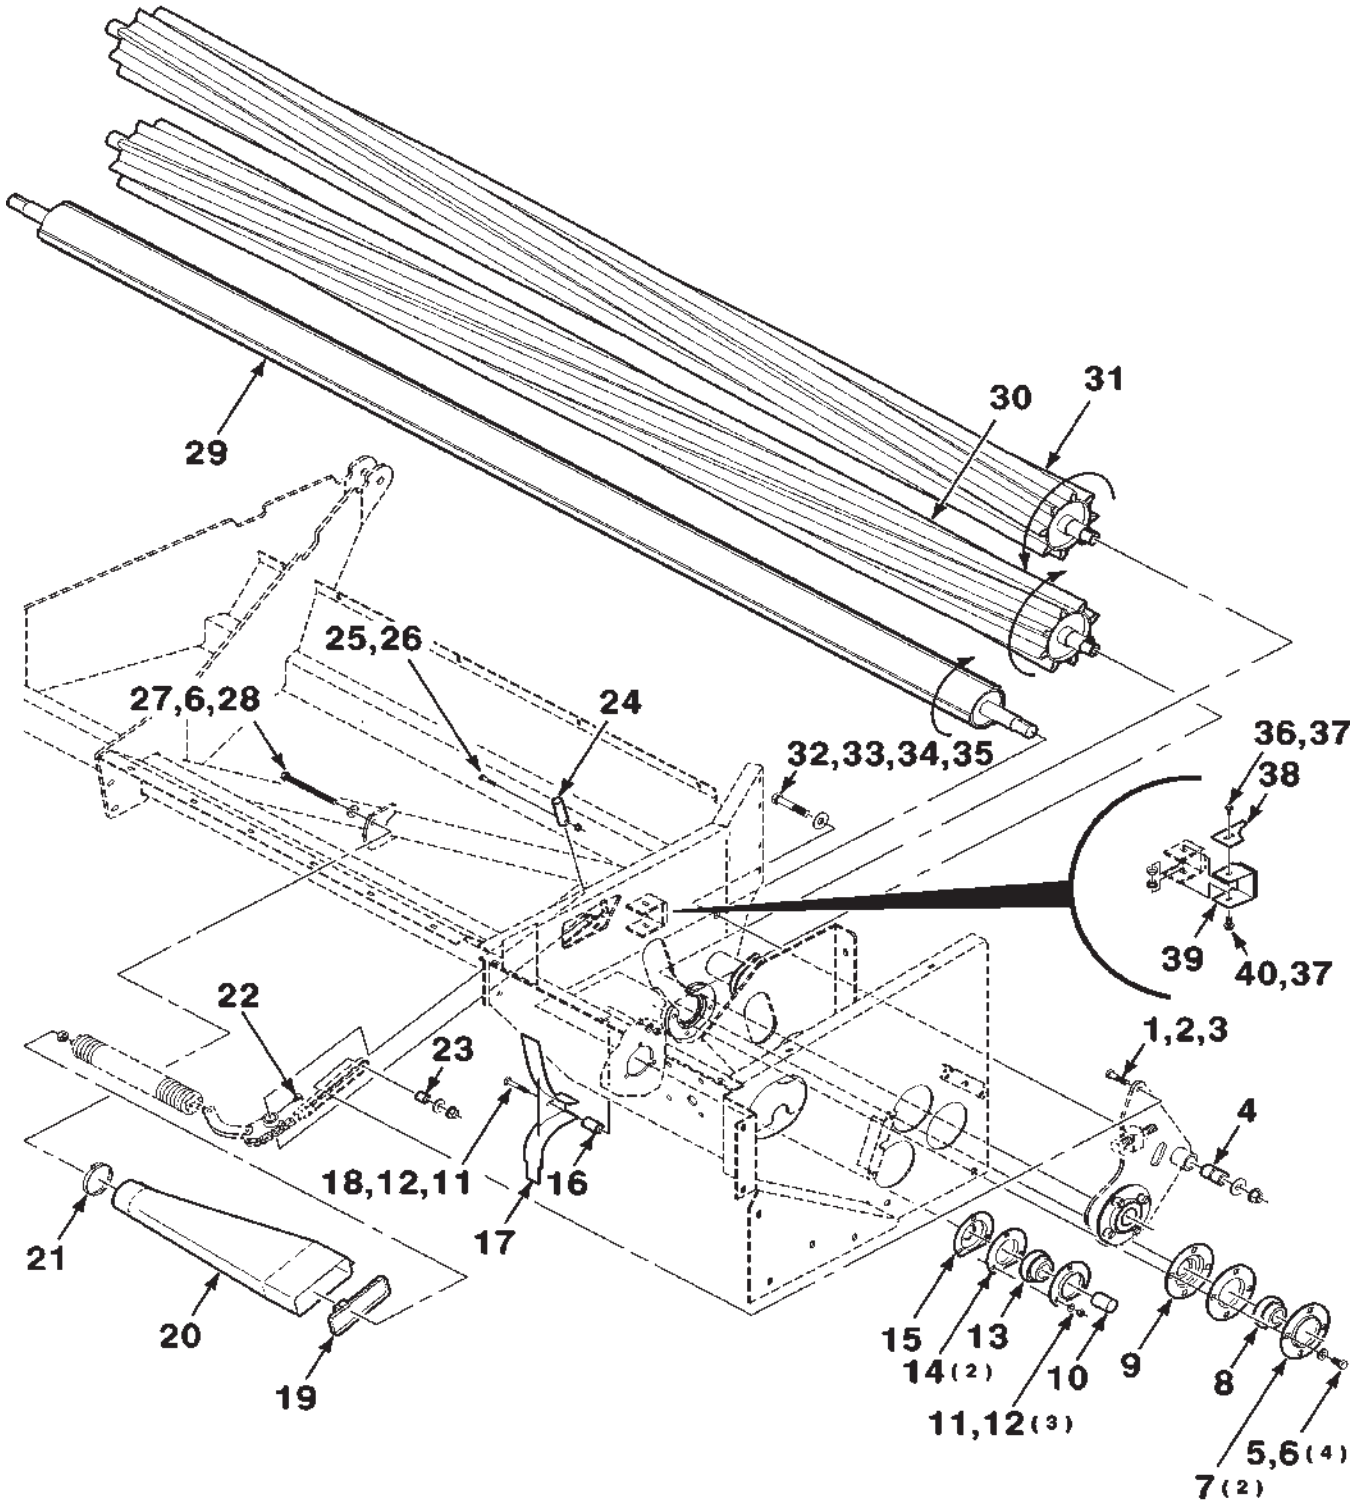

HAY CONDITIONER-LEFT

HAY CONDITIONER-LEFT

**DKHC ROTARY HEADER CONDITIONER-ROLLER
HAY CONDITIONER**

55

HAY CONDITIONER-LEFT

ITEM	NUMBER	QTY	DESCRIPTION
1	70921024	1	1/2-13 X 2 C
2	385625	1	WASHER
3	Y704742	1	1/2-13 HFTLN GR/G
4	6834394C	1	BUSHING
5	70923114	4	1/2-13 X 1 C
6	705541	5	1/2 HARDENED PLAIN WASHER
7	71138464	2	FLANGE-BEARING
8	700721328	1	BEARING-SPHERICAL, SPECIAL
9	700721327	1	SHIELD-BEARING, 90 MM
10	700713521	1	COVER
11	70916950	4	3/8-16 H
12	Y705533	4	3/8 HARDENED PLAIN WASHER
13	71309128	1	BEARING-SPHERICAL
14	163733	2	FLANGETTE-BEARING
15	700720588	1	SHIELD-BEARING, 72 MM
16	700133541	1	SPACER-PLATED
17	700152383C	1	PROTECTOR-LEFT, ROLL
18	7700016	1	3/8-16 X 2-1/2 RHSNB
19	7720048	1	CLAMP-HOSE
20	700717784	1	COVER-H/C SPRING
21	720870	1	CLAMP
22	77057	1	1/4-28 X 900 ZERK
23	700108790B	1	SPACER
24	700118107C	1	PIN
25	70921221	1	5/16-18 X 1-1/2 C
26	Y704726	1	5/16-18 HFTLN GR/G
27	873513	1	1/2-13 X 6 FTC
28	704031	1	1/2-13 H
29	700163632	1	ROLL WA-HELPER
30	700115122C	1	ROLL WA-H/C
31	700121385	1	ROLL WA-H/C, UPPER
32	70924136	1	5/8-11 X 3-3/4 C GR8, NON PLATED
33	Y705582	1	5/8 HARDENED PLAIN WASHER
34	700711165	1	5/8 HARDENED WIDE PLAIN WASHER
35	700703922	1	5/8-11 HFTLN GR/G
36	7883325	1	5/16-18 X 3/4 HWHMS
37	70931277	2	5/16-18 HFSLN
38	700127123C	1	GAUGE
39	700163621	1	STOP WA
40	7883333	1	5/16-18 X 1 HWHMS

700163631-1