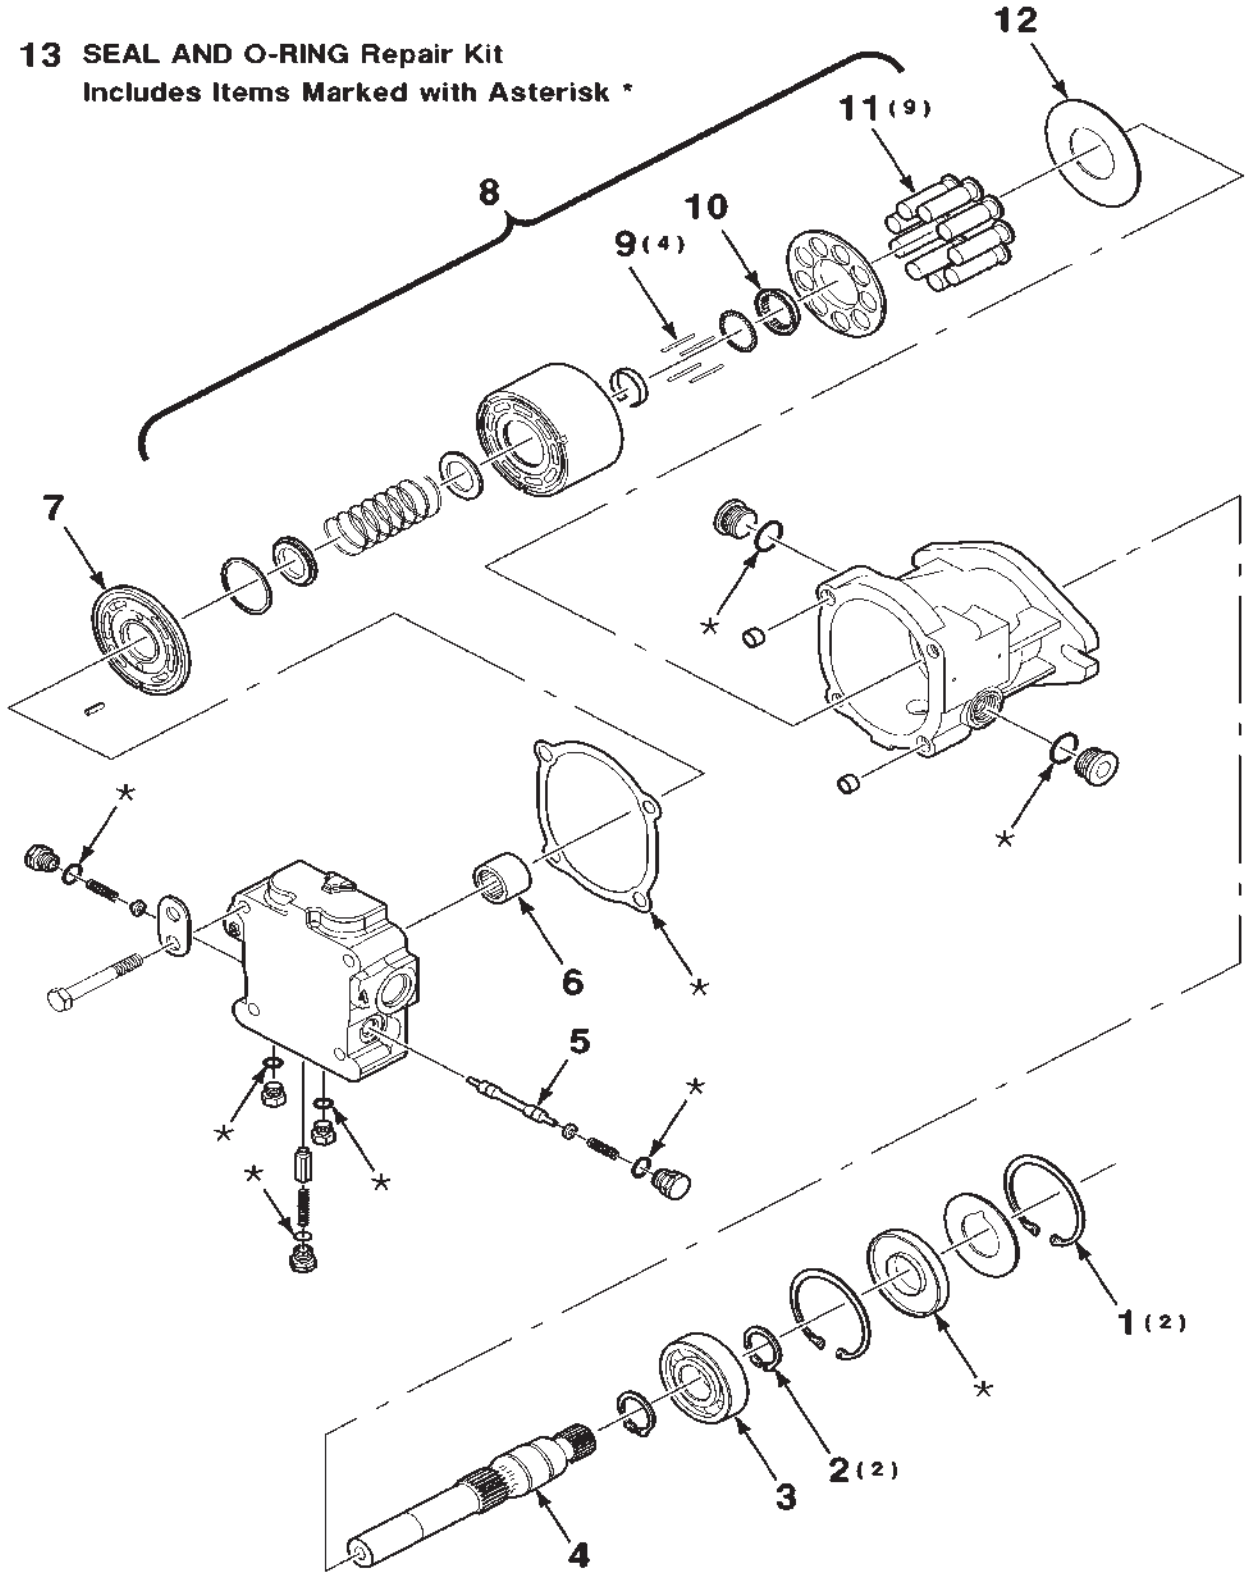

HYDRAULIC MOTOR ASSEMBLY
(700725088 HYDRAULIC MOTOR ASSEMBLY)

HYDRAULIC MOTOR ASSEMBLY
(700725088 HYDRAULIC MOTOR ASSEMBLY)

13 SEAL AND O-RING Repair Kit
Includes Items Marked with Asterisk *

DKHC ROTARY HEADER CONDITIONER-ROLLER
HYDRAULICS

89

HYDRAULIC MOTOR ASSEMBLY
(700725088 HYDRAULIC MOTOR ASSEMBLY)

ITEM	NUMBER	QTY	DESCRIPTION
-	700725088	1	HYDRAULIC MOTOR ASSEMBLY
1	700722858	2	RETAINING RING
2	71355384	2	RETAINING RING
3	71355386	1	BALL BEARING
4	700722859	1	SHAFT
5	1077960M1	1	SHUTTLE SPOOL
6	700722860	1	BEARING-NEEDLE
7	700722866	1	VALVE PLATE
8	700722865	1	CYLINDER BLOCK KIT
9	700722852	4	PIN-SLIPPER HOLD DOWN
10	700722853	1	GUIDE-SLIPPER RETAINER
11	700722854	9	PISTON ASSEMBLY
12	700722851	1	THRUST PLATE
13	700722855	1	O-RING AND SEAL REPAIR KIT (Includes Items Marked with Asterisk *)

700725088-0