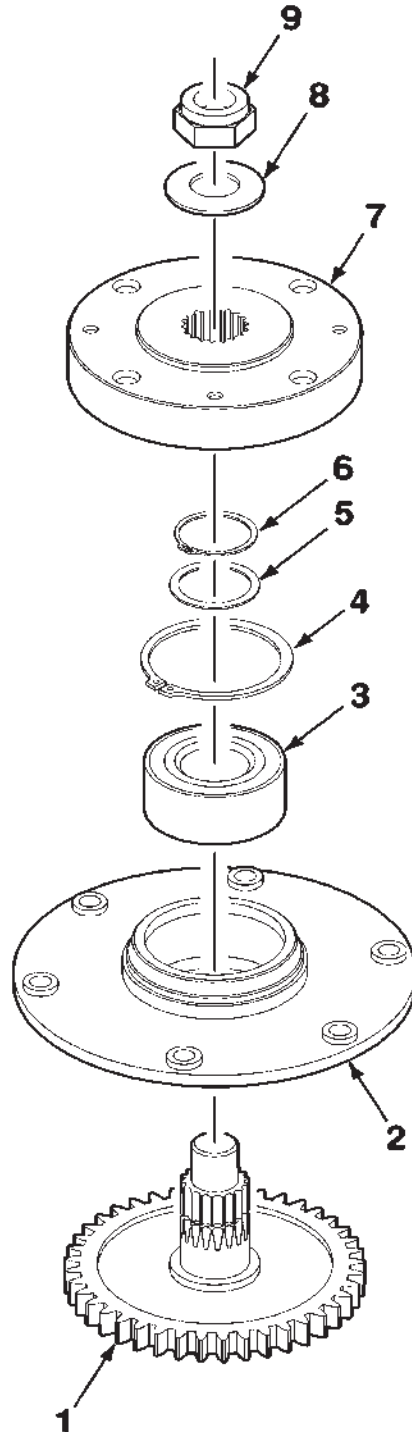

SPINDLE ASSEMBLY (INNER)
(700719597 SPINDLE ASSEMBLY-INNER)

SPINDLE ASSEMBLY (INNER)
(700719597 SPINDLE ASSEMBLY-INNER)

DKHC ROTARY HEADER CONDITIONER-ROLLER
CUTTER

41

SPINDLE ASSEMBLY (INNER)
(700719597 SPINDLE ASSEMBLY-INNER)

ITEM	NUMBER	QTY	DESCRIPTION
-	700719597	1	SPINDLE ASSEMBLY-INNER
1	700713467	1	GEAR-INBOARD
2	700718801	1	MOUNTING
3	700714310	1	BEARING
4	700712375	1	RING-RETAINING
5	700718350	1	SHIM
6	700713471	1	RING-RETAINING
7	700718352	1	FLANGE-INBOARD
8	700712409	1	WASHER-BELLEVILLE
9	700712408	1	LOCKNUT, M24 X 3

700719597-0