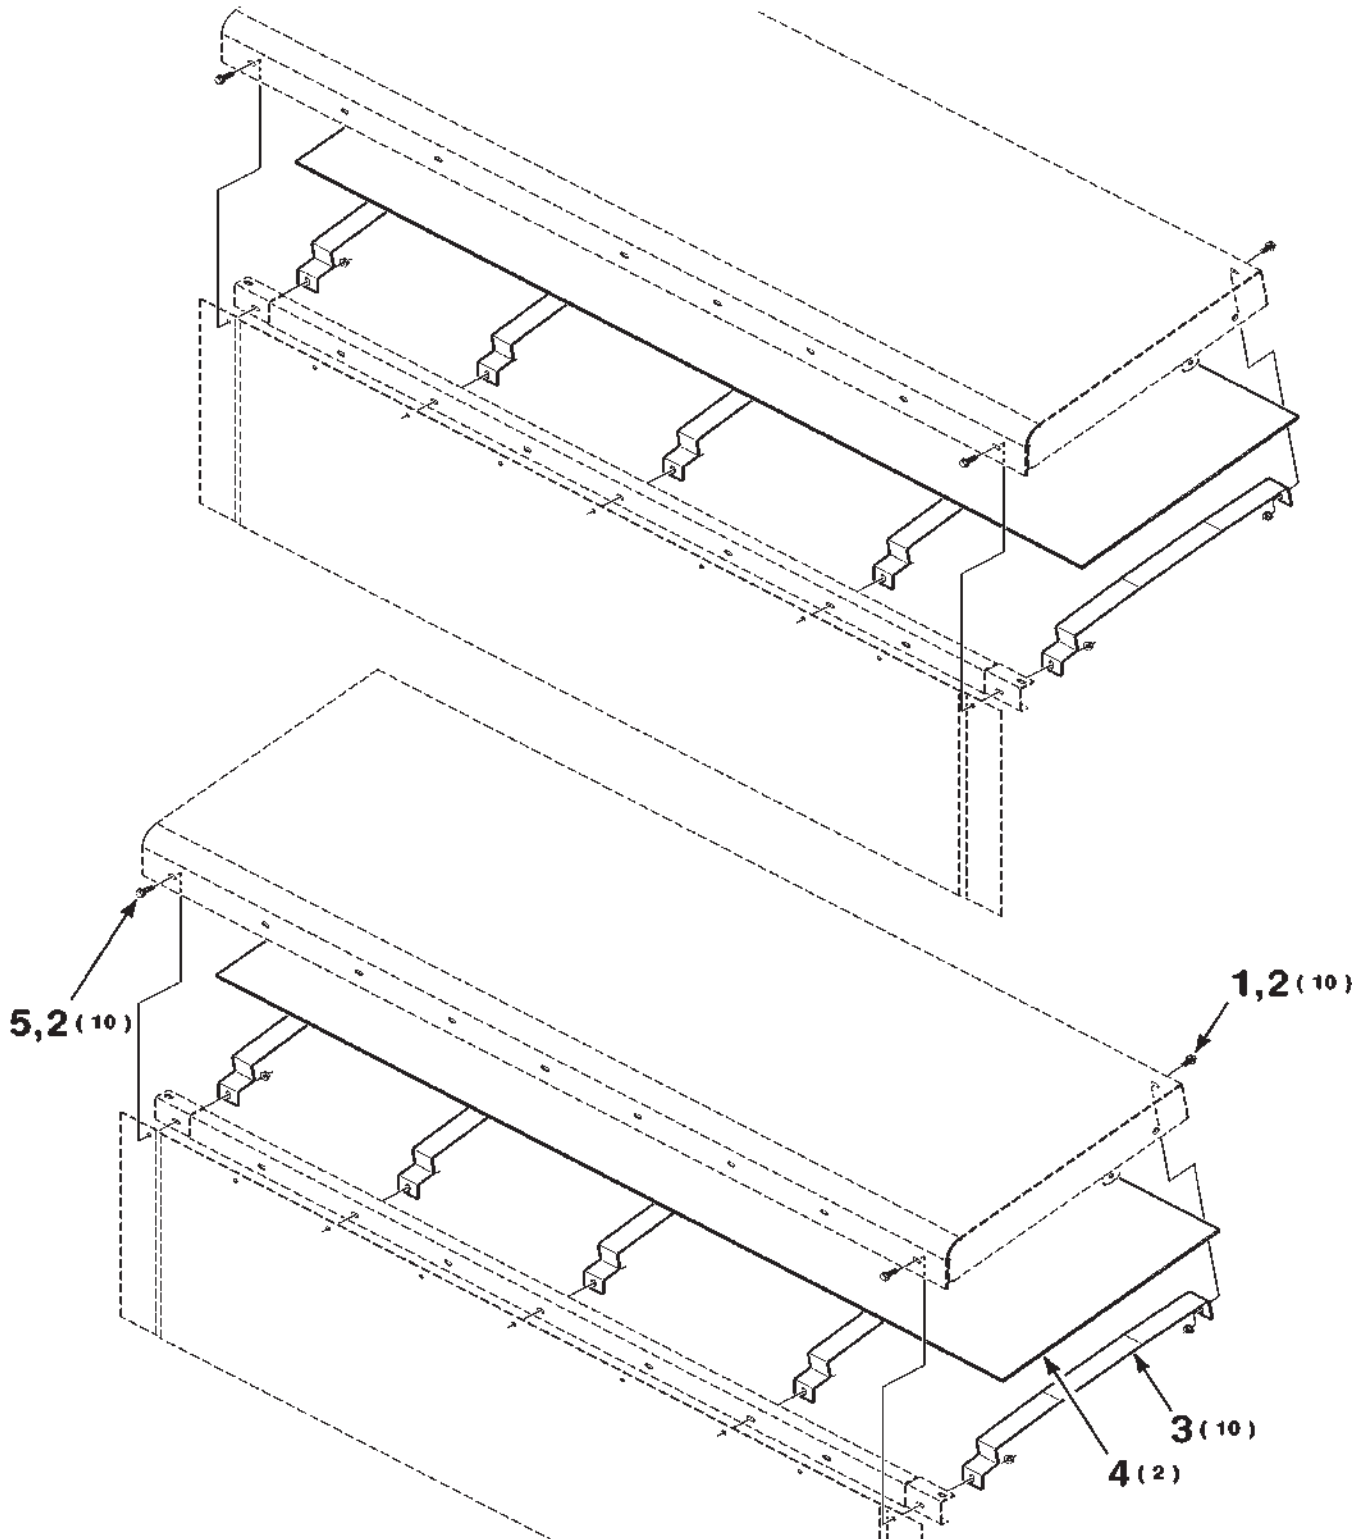

DOOR PROTECTOR KIT
(BK11077 DOOR PROTECTOR KIT)

DOOR PROTECTOR KIT
(BK11077 DOOR PROTECTOR KIT)

**DKHC ROTARY HEADER CONDITIONER-ROLLER
DECALS AND KITS**

99

**DOOR PROTECTOR KIT
(BK11077 DOOR PROTECTOR KIT)**

ITEM	NUMBER	QTY	DESCRIPTION
-	BK11077	1	DOOR PROTECTOR KIT
1	7883325	10	5/16-18 X 3/4 HWHMS
2	70931277	20	5/16-18 HFSLN
3	700154018	10	STRAP-SUPPORT
4	700725968	2	PANEL-STYRENE
5	7883333	10	5/16-18 X 1 HWHMS

700950685-0