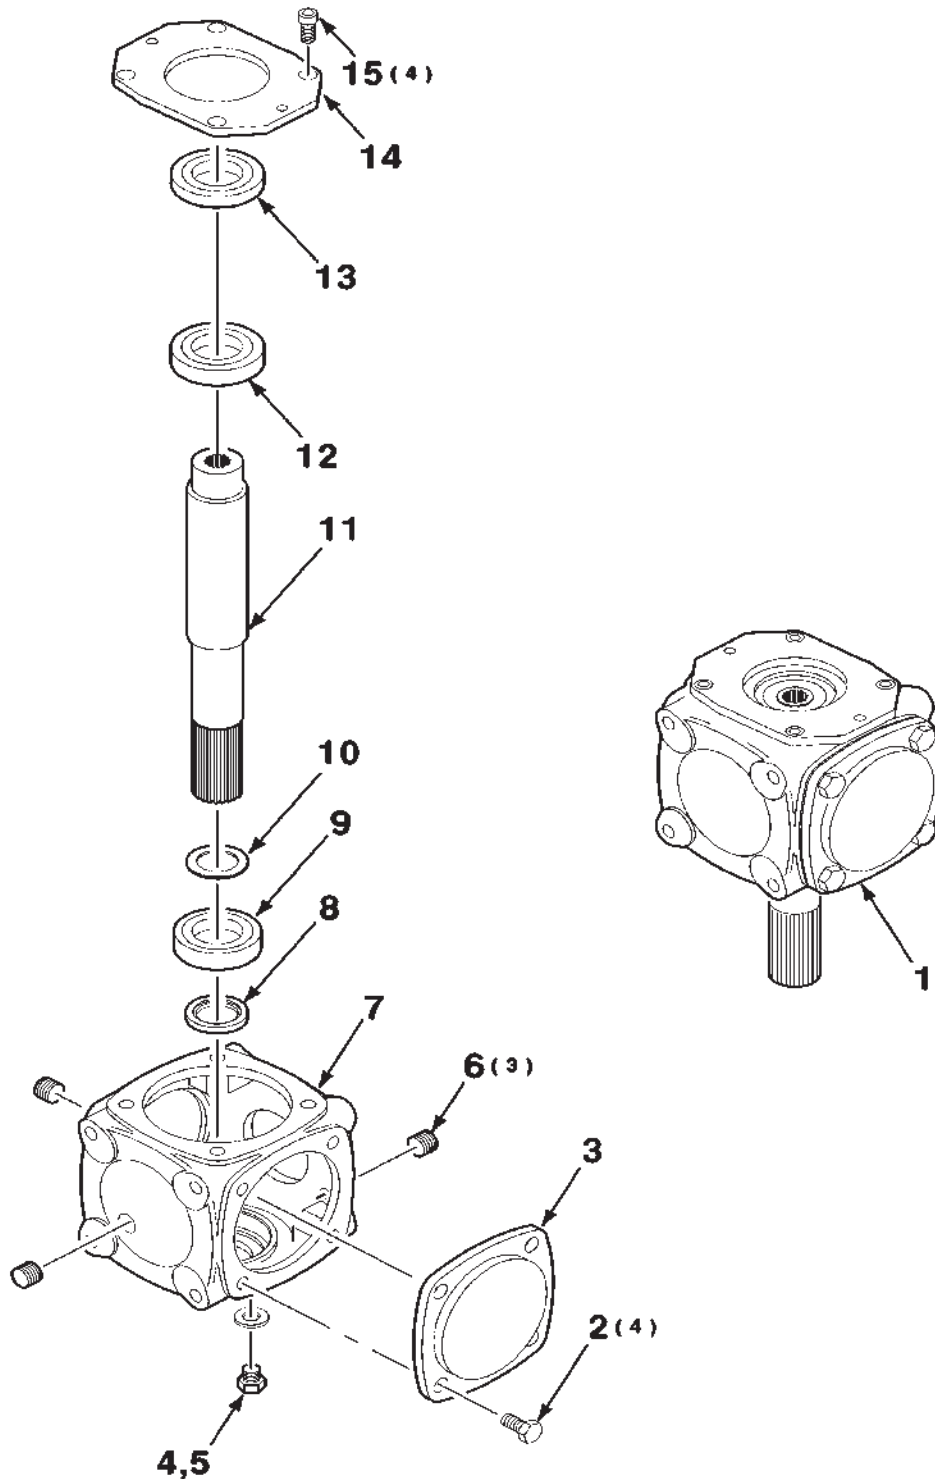

HOUSING ASSEMBLY
(700722693-HOUSING ASSEMBLY)

HOUSING ASSEMBLY
(700722693-HOUSING ASSEMBLY)

**DKHC ROTARY HEADER CONDITIONER-ROLLER
DRIVES**

15

**HOUSING ASSEMBLY
(700722693-HOUSING ASSEMBLY)**

ITEM	NUMBER	QTY	DESCRIPTION
1	700722693	1	HOUSING ASSEMBLY
2	7703275	4	M12 X 25 BOLT, CLASS 8.8
3	700723797	1	COVER
4	700714123	1	M8 X 10 BOLT, CLASS 8.8
5	700714122	1	M8 COPPER WASHER
6	700712200	3	PLUG
7	700713539	1	CASING
8	700723123	1	SEAL-OIL
9	700712383	1	BEARING
10	700712360	1	SHIM PACK 48.0 mm
11	700723799	1	SHAFT
12	700723798	1	BEARING
13	700712362	1	SEAL-OIL
14	700718339	1	FLANGE
15	700722848	4	M12 X 30 BOLT

700722693-0