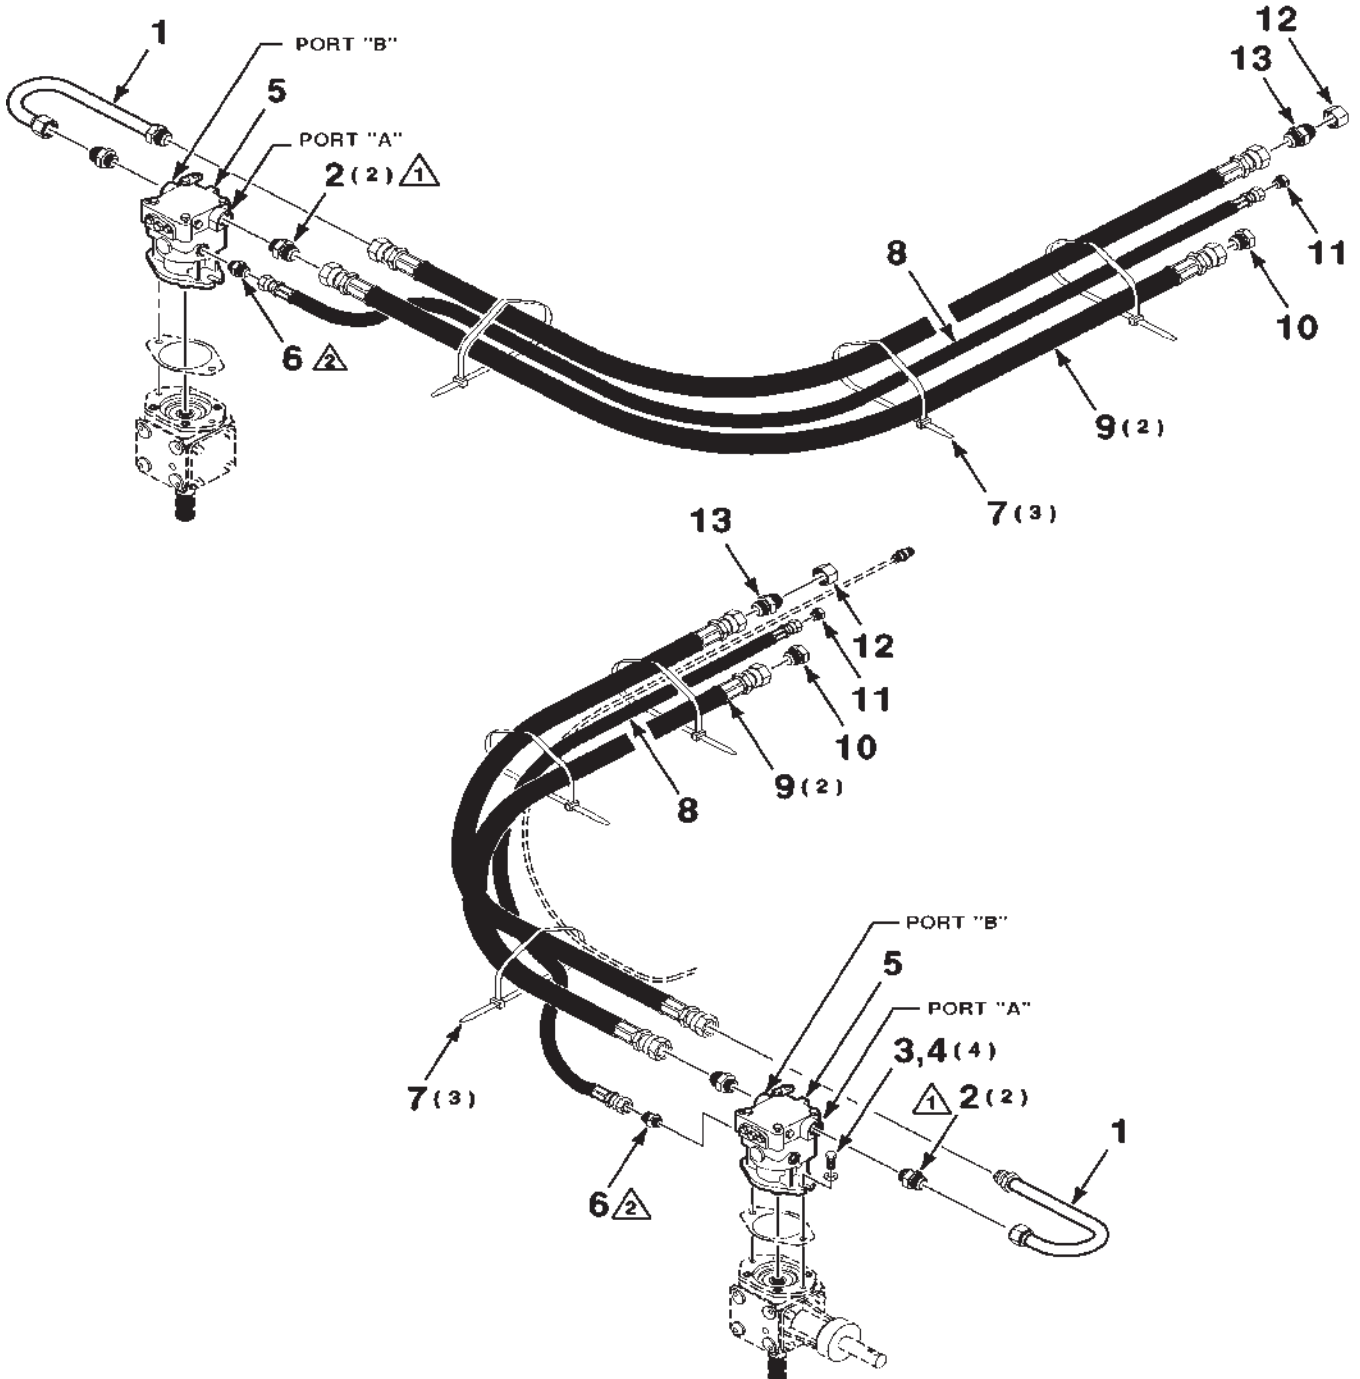

HEADER DRIVE-HYDRAULIC

HEADER DRIVE-HYDRAULIC

DKHC ROTARY HEADER CONDITIONER-ROLLER
HYDRAULICS

87

HEADER DRIVE-HYDRAULIC

ITEM	NUMBER	QTY	DESCRIPTION
1	700725073	2	LINE-HYDRAULIC
2	70923174	4	1-5/16 X 1-1/16 CONNECTOR (Includes Item 14)
3	70921176	4	1/2-13 X 1-1/4 C
4	705541	4	1/2 HARDENED PLAIN WASHER
5	700725088	2	MOTOR ASSEMBLY-FIXED, HYDRAULIC
6	70921326	2	7/8-14 X 7/8-14 CONNECTOR (Includes Item 15)
7	70937133	6	TIE-NYLON
8	700725052	2	HOSE-HYDRAULIC, 3/4 INCH I.D.
9	700706817	4	HOSE-HYDRAULIC, 1 INCH I.D.
10	700710811	2	1-5/16-12 HEX HEAD PLUG
11	70924290	2	7/8-14 HEX HEAD PLUG
12	700711183	2	1-5/16 - 12 CAP
13	8046146	2	1-5/16 X 1-5/16 CONNECTOR
14	70921206	AR	.924 I.D. O-RING
15	70921205	AR	.755 I.D. O-RING

700158616-3