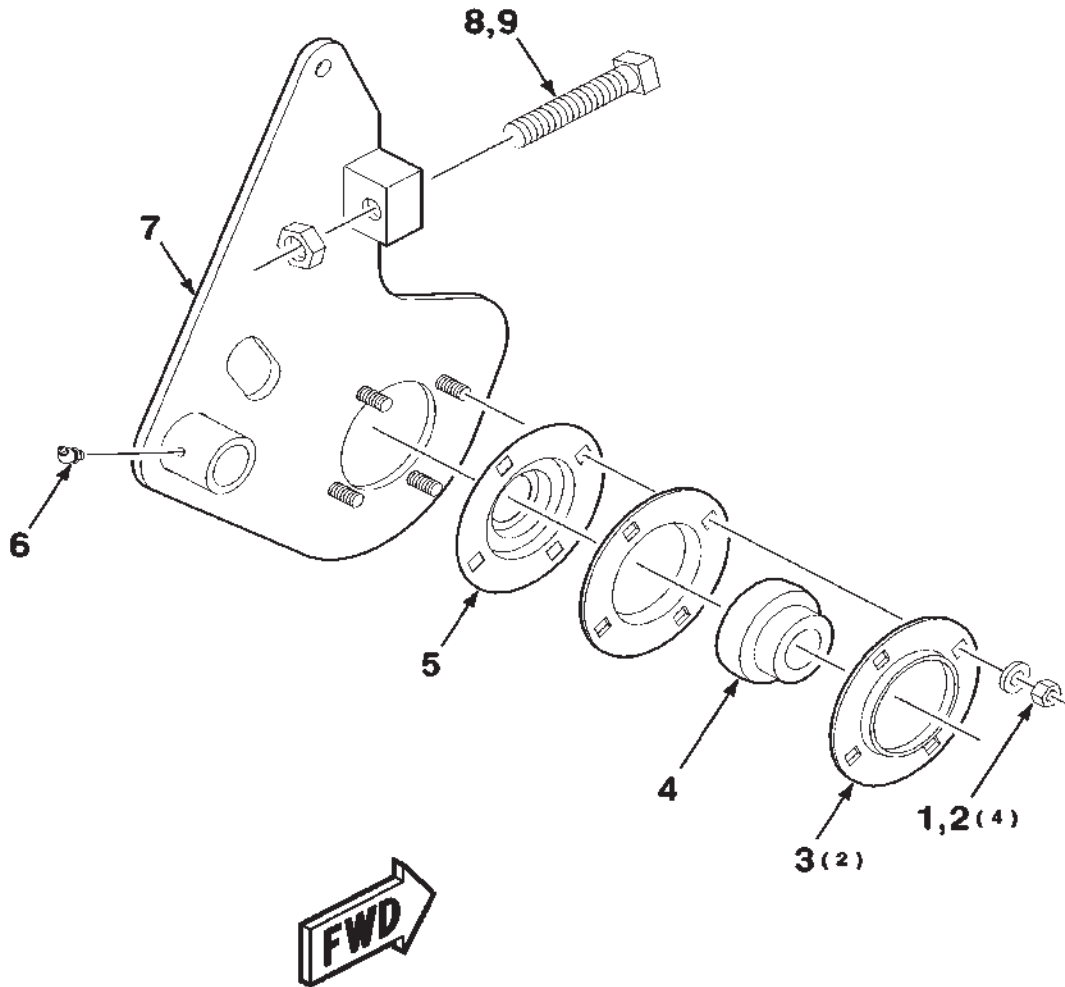

HAY CONDITIONER PIVOT ASSEMBLY-RIGHT

HAY CONDITIONER PIVOT ASSEMBLY-RIGHT

DKHC ROTARY HEADER CONDITIONER-ROLLER
HAY CONDITIONER

63

HAY CONDITIONER PIVOT ASSEMBLY-RIGHT

ITEM	NUMBER	QTY	DESCRIPTION
1	704031	4	1/2-13 H
2	705541	4	1/2 HARDENED PLAIN WASHER
3	71138464	2	FLANGE
4	700721328	1	BEARING-SPHERICAL, SPECIAL
5	700721327	1	SHIELD-BEARING, 90 MM
6	70925731	1	1/4-28 X 450 ZERK
7	700160938C	1	ARM WA-RIGHT
8	69674	1	3/4-10 X 4 SET SCREW-SQUARE HEAD
9	70913160	1	3/4-10 H

700160936-0