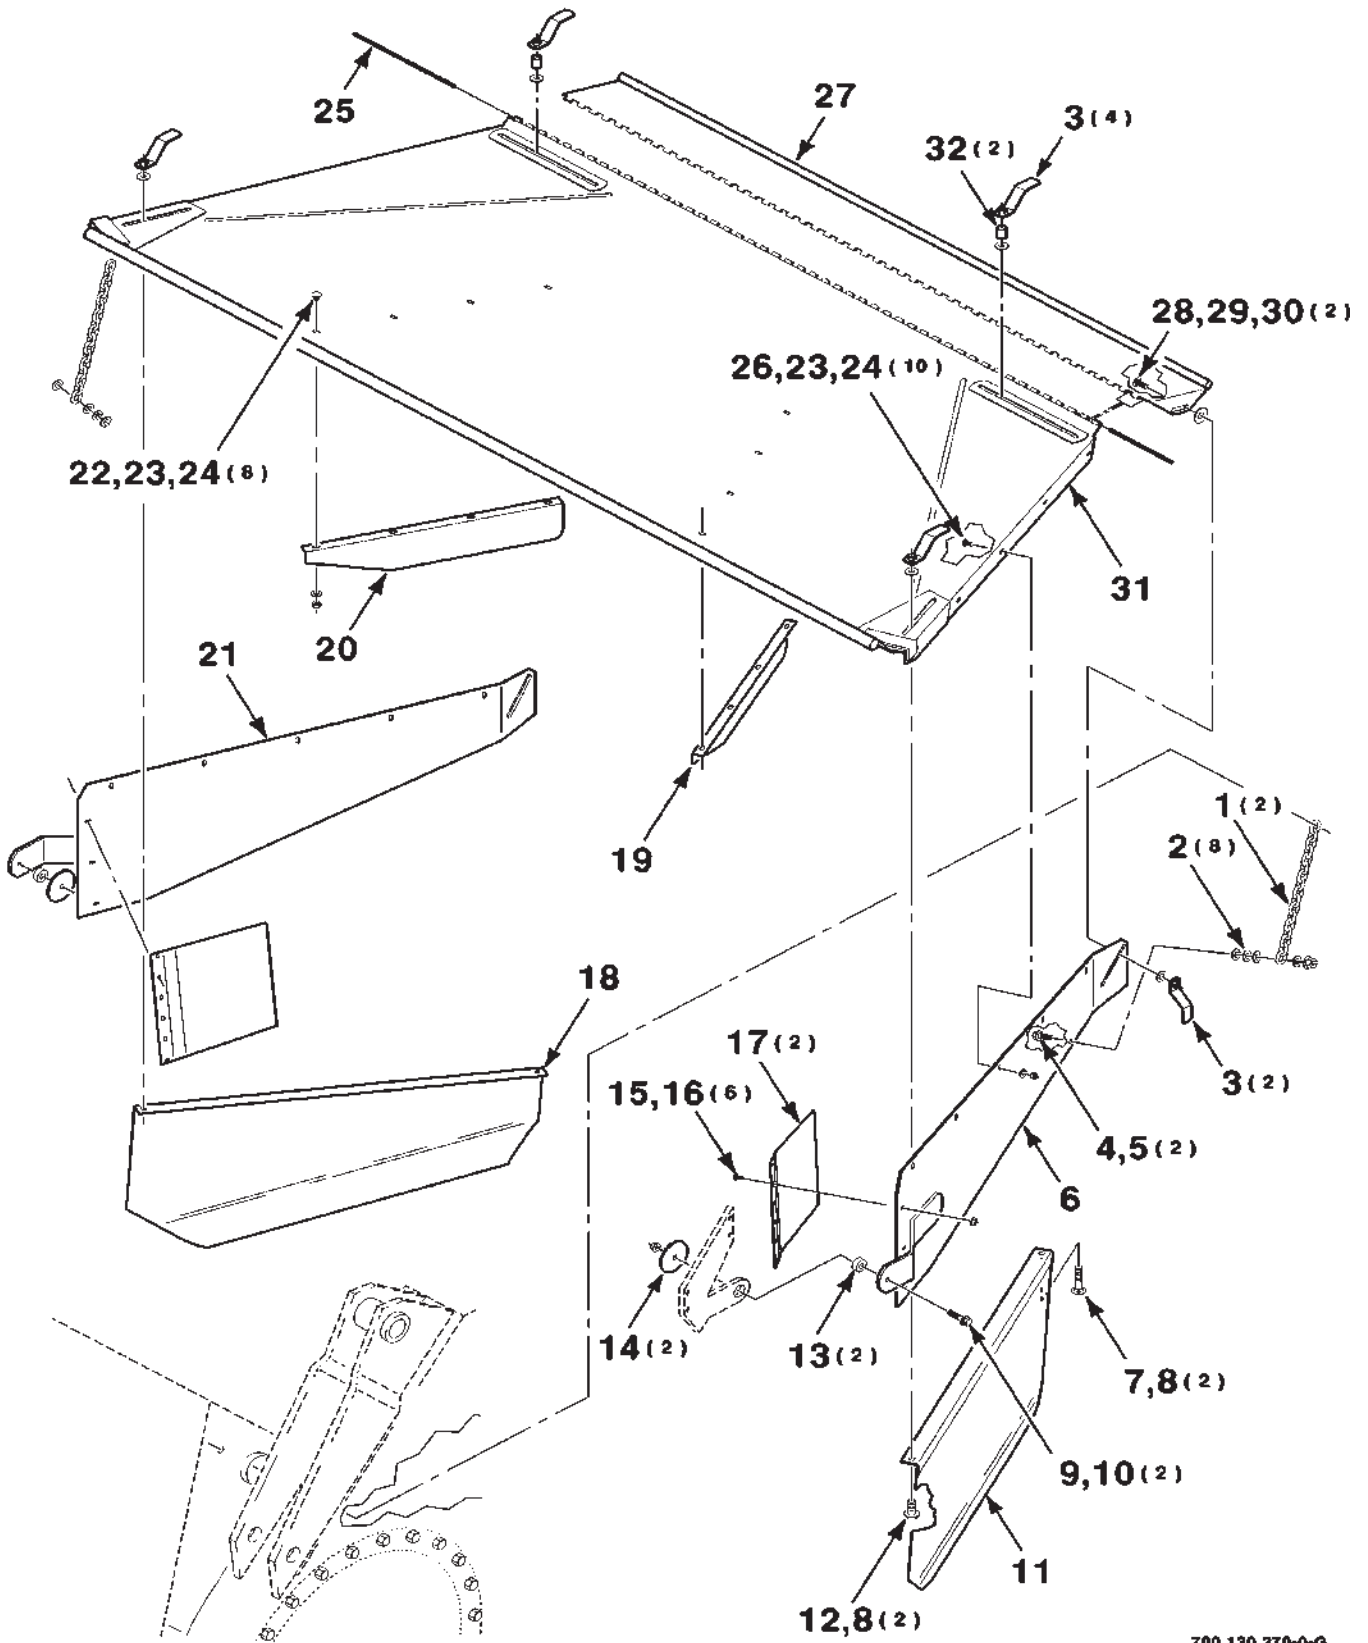

FORMING SHIELDS

FORMING SHIELDS

**DKHC ROTARY HEADER CONDITIONER-ROLLER
MAINFRAME AND SHIELDS**

77

FORMING SHIELDS

ITEM	NUMBER	QTY	DESCRIPTION
1	6559876	2	CHAIN
2	Y705533	8	3/8 HARDENED PLAIN WASHER
3	6232532	6	LEVER ASSEMBLY
4	7883408	2	3/8-16 X 1-1/4 HFS GR8
5	Y704734	2	3/8-16 HFTLN GR/G
6	700130263C	1	SUPPORT WA-LEFT
7	70922869	2	3/8-16 X 1-3/4 RHSNB
8	700702916	4	3/8 HARDENED WIDE PLAIN WASHER
9	700711084	2	3/8-16 X 1 1/2 HFS GR8
10	704247	2	3/8-16 HFSLN
11	700127393C	1	SHIELD-FORMING LEFT
12	70922786	2	3/8-16 X 1 RHSNB
13	700108796B	2	SPACER
14	382069	2	3/8 WASHER
15	364941X1	6	1/4-20 X 1/2 RHSNB
16	70931209	6	1/4-20 HFSLN
17	700128253	2	SHIELD
18	700127394C	1	SHIELD-FORMING RIGHT
19	700127395P	1	FIN-LEFT
20	700127396C	1	FIN-RIGHT
21	700130264C	1	SUPPORT WA-RIGHT
22	700708649	8	5/16-18 X 1/2 RHSSNB
23	Y705525	18	5/16 HARDENED PLAIN WASHER
24	Y704015	18	5/16-18 H
25	700130259	1	PIN
26	70931333	10	5/16-18 X 3/4 RHSNB
27	700130568P	1	DEFLECTOR-REAR
28	68759	2	3/8-16 X 1 RHSSNB
29	70918430	2	7/16 WIDE PLAIN WASHER
30	Y705533	2	3/8 HARDENED PLAIN WASHER
31	700130253C	1	SHIELD WA-TOP
32	6869382	2	SPACER

700130270-0