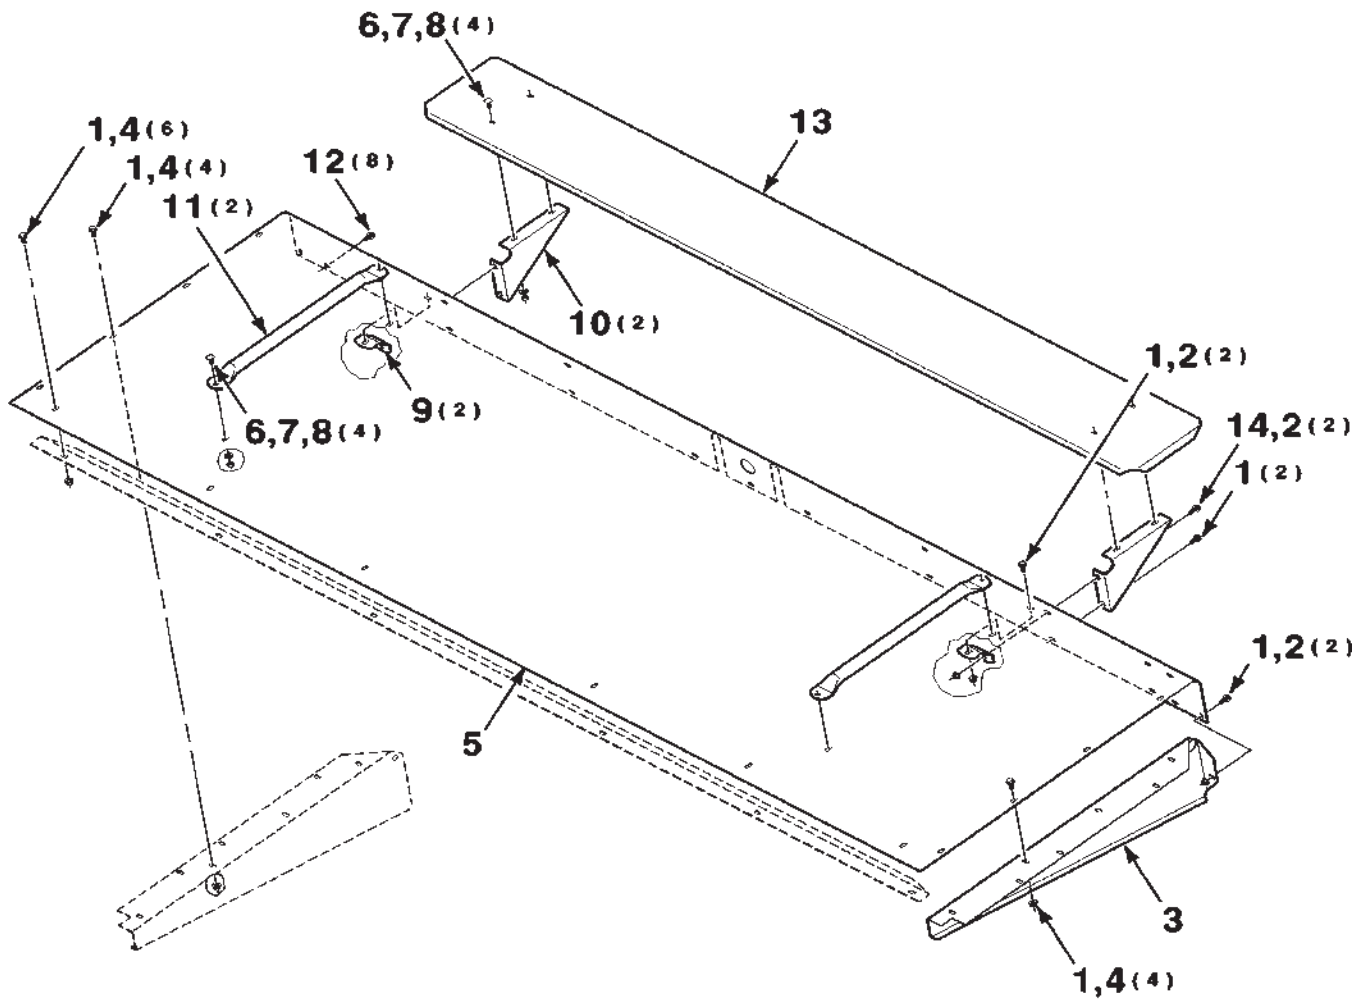

SHIELDS-CENTER SAFETY

SHIELDS-CENTER SAFETY

DKHC ROTARY HEADER CONDITIONER-ROLLER
MAINFRAME AND SHIELDS

79

SHIELDS-CENTER SAFETY

ITEM	NUMBER	QTY	DESCRIPTION
1	7883325	20	5/16-18 X 3/4 HWHMS
2	70931277	6	5/16-18 HFSLN
3	700149937C	1	BULKHEAD-COVER, LEFT
4	Y704726	14	5/16-18 HFTLN GR/G
5	700149936C	1	PANEL-COVER, TOP
6	70931333	8	5/16-18 X 3/4 RHSNB
7	Y705525	8	5/16 HARDENED PLAIN WASHER
8	Y704015	8	5/16-18 H
9	700149935	2	SUPPORT-SHIELD
10	700149939P	2	SUPPORT-DECK
11	700149974P	2	TUBE-SUPPORT
12	Y703132	8	5/16-18 X 3/4 HFSS
13	700149940C	1	PANEL-DECK
14	7883333	2	5/16-18 X 1 HWHMS

700149752-0