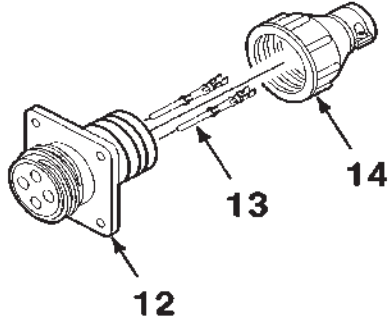

SWATHBOARD ACTUATOR KIT-Continued

SWATHBOARD ACTUATOR KIT-Continued

**DKHC ROTARY HEADER CONDITIONER-ROLLER
DECALS AND KITS**

97

SWATHBOARD ACTUATOR KIT-Continued

ITEM	NUMBER	QTY	DESCRIPTION
1	700706400	AR	SEAL (18-20 GAUGE)
2	700706401	AR	PIN-MALE (18-20 GAUGE)
3	700718620	AR	CONNECTOR-1 PIN, MALE
4	700718621	1	KIT-HARNESS REPAIR, 1 PIN, MALE (Includes Items 1, 2 and 3)
5	700708760	AR	SOCKET-FEMALE (18-20 GAUGE)
6	700718579	AR	CONNECTOR-1 SOCKET, FEMALE
7	700718617	1	KIT-HARNESS REPAIR, 1 SOCKET, FEMALE (Includes Items 1, 5 and 6)
8	700708753	1	KIT-HARNESS REPAIR, 2 PIN, MALE (Includes Items 1, 2 and 9)
9	700706399	AR	CONNECTOR-SHROUD, 2 PIN, MALE
10	700706413	AR	CONNECTOR-SHROUD, 3 PIN, MALE
11	700718599	1	KIT-HARNESS REPAIR, SHROUD, 3 PIN, MALE (Includes Items 1, 2 and 10)
12	700707757	AR	4 PIN AMP RECEPTACLE
13	700708757	AR	PIN-TYPE 3, MALE (16-18 GAUGE)
14	700709233	AR	CLAMP-CABLE, SHELL SIZE 11
15	700709232	AR	PLUG-STANDARD SEX
16	700718607	AR	SOCKET-TYPE 3, FEMALE (14-18 GAUGE)
17	700709175	AR	CONNECTOR-TOWER, 3 SOCKET, FEMALE
18	700707001	1	KIT-HARNESS REPAIR, 3 SOCKET, FEMALE, (Includes Items 1, 5 and 17)
19	700706999	1	KIT-HARNESS REPAIR, 2 SOCKET, FEMALE, 18-20 GAUGE (Includes Items 1, 5 and 20)
20	700708761	AR	CONNECTOR-TOWER, 2 SOCKET, FEMALE

700951736-2