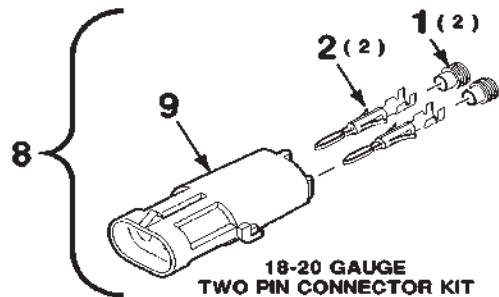

SWATHBOARD ACTUATOR KIT-Continued

SWATHBOARD ACTUATOR KIT-Continued

**DKHC ROTARY HEADER CONDITIONER-ROLLER
DECALS AND KITS**

97

SWATHBOARD ACTUATOR KIT-Continued

ITEM	NUMBER	QTY	DESCRIPTION
1	700706400	AR	SEAL (18-20 GAUGE)
2	700706401	AR	PIN-MALE (18-20 GAUGE)
3	700718620	AR	CONNECTOR-1 PIN, MALE
4	700718621	1	KIT-HARNESS REPAIR, 1 PIN, MALE (Includes Items 1, 2 and 3)
5	700708760	AR	SOCKET-FEMALE (18-20 GAUGE)
6	700718579	AR	CONNECTOR-1 SOCKET, FEMALE
7	700718617	1	KIT-HARNESS REPAIR, 1 SOCKET, FEMALE (Includes Items 1, 5 and 6)
8	700708753	1	KIT-HARNESS REPAIR, 2 PIN, MALE (Includes Items 1, 2 and 9)
9	700706399	AR	CONNECTOR-SHROUD, 2 PIN, MALE
10	700706413	AR	CONNECTOR-SHROUD, 3 PIN, MALE
11	700718599	1	KIT-HARNESS REPAIR, SHROUD, 3 PIN, MALE (Includes Items 1, 2 and 10)
12	700707757	AR	4 PIN AMP RECEPTACLE
13	700708757	AR	PIN-TYPE 3, MALE (16-18 GAUGE)
14	700709233	AR	CLAMP-CABLE, SHELL SIZE 11
15	700709232	AR	PLUG-STANDARD SEX
16	700718607	AR	SOCKET-TYPE 3, FEMALE (14-18 GAUGE)
17	700709175	AR	CONNECTOR-TOWER, 3 SOCKET, FEMALE
18	700707001	1	KIT-HARNESS REPAIR, 3 SOCKET, FEMALE, (Includes Items 1, 5 and 17)
19	700706999	1	KIT-HARNESS REPAIR, 2 SOCKET, FEMALE, 18-20 GAUGE (Includes Items 1, 5 and 20)
20	700708761	AR	CONNECTOR-TOWER, 2 SOCKET, FEMALE

700951736-2