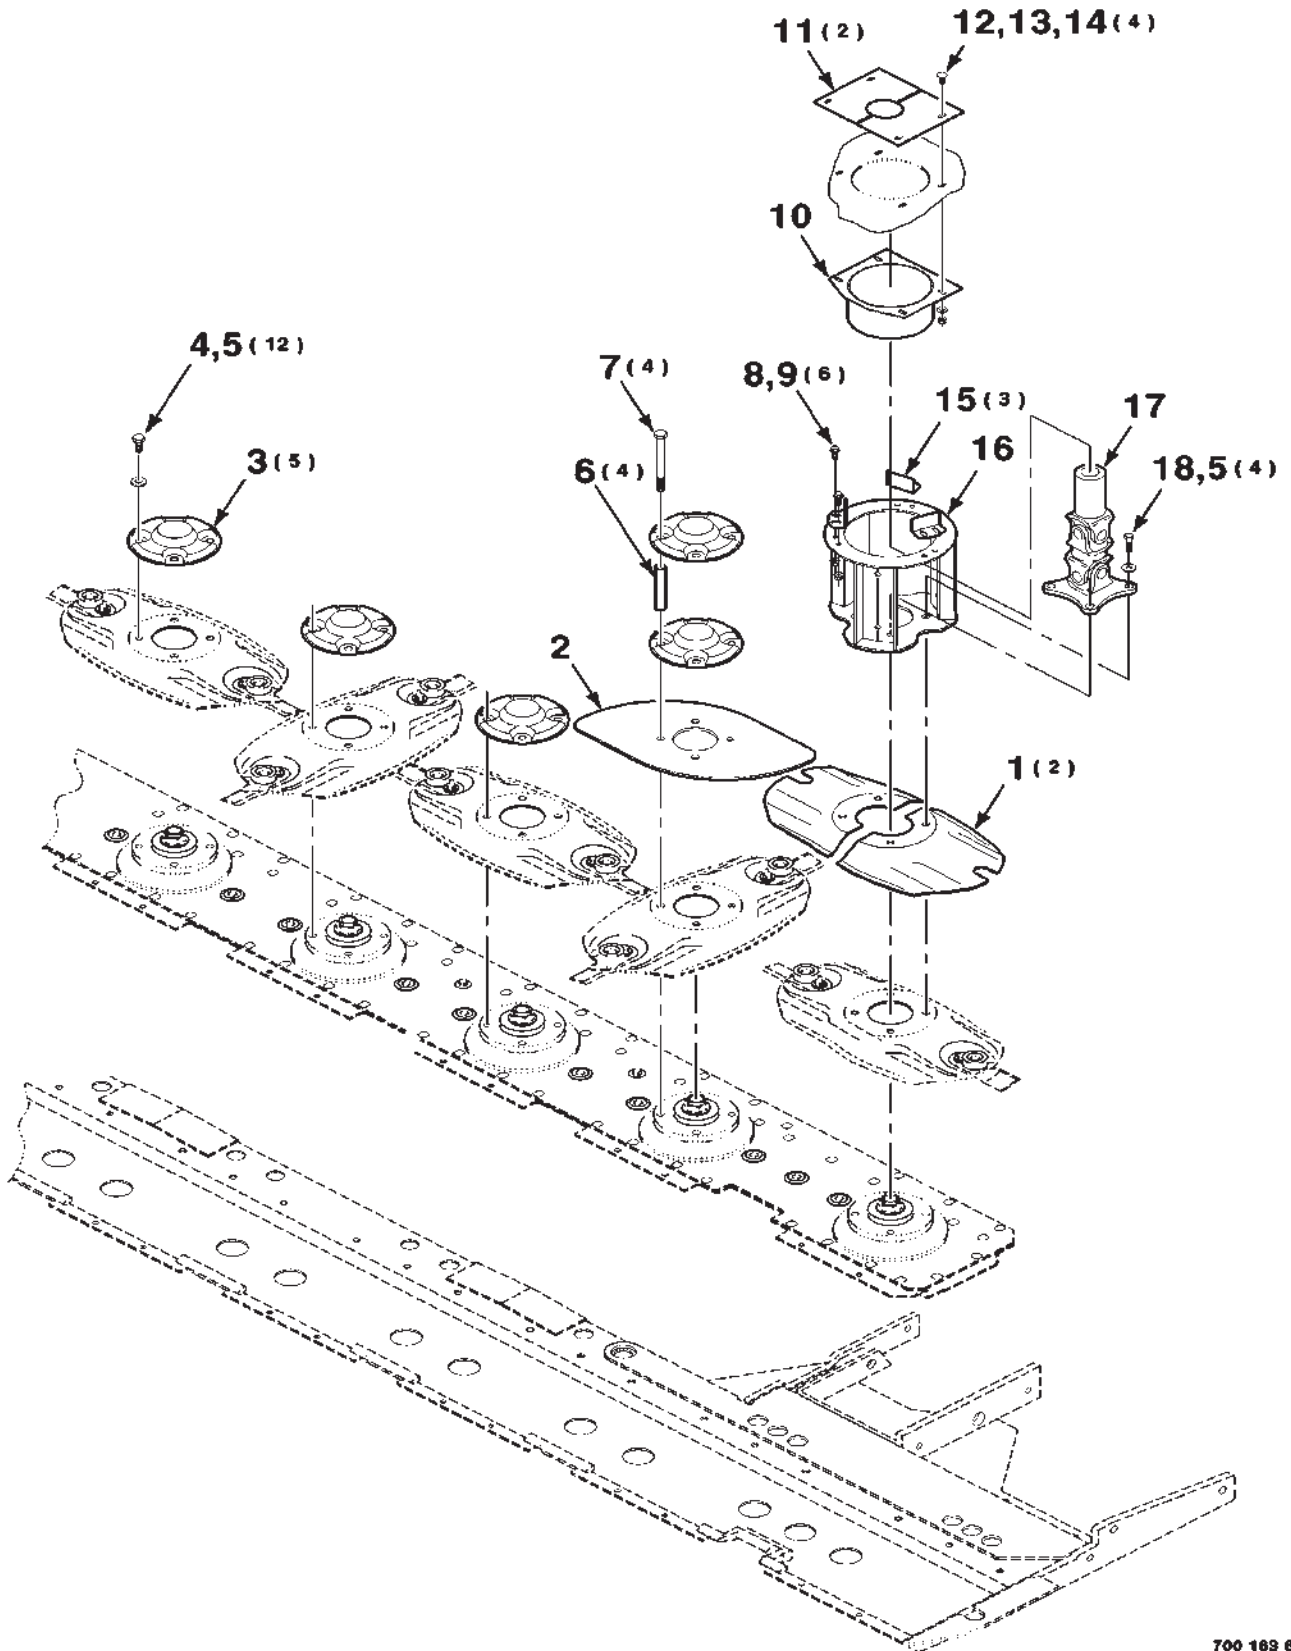

CUTTER DISC-LEFT

CUTTER DISC-LEFT

DKHC ROTARY HEADER CONDITIONER-ROLLER
CUTTER

37

CUTTER DISC-LEFT

ITEM	NUMBER	QTY	DESCRIPTION
1	700717700	2	LIFTER
2	700149868C	1	SLINGER
3	700127062C	5	CAP-DISC
4	70927158	12	1/2-20 X 1 C
5	705541	16	1/2 HARDENED PLAIN WASHER
6	6559314C	4	SPACER
7	773051	4	1/2-20 X 5 C
8	7883325	6	5/16-18 X 3/4 HWHMS
9	Y704726	6	5/16-18 HFTLN GR/G
10	700156111C	1	SHIELD WA
11	700160896C	2	COVER
12	7700578	4	5/16-18 X 1 RHSNB
13	Y705525	4	5/16 HARDENED PLAIN WASHER
14	Y704015	4	5/16-18 H
15	700160897C	3	ANGLE-FIN
16	700156515C	1	CAGE WA
17	700721264	1	U-JOINT ASSEMBLY
18	70927522	4	1/2-20 X 1-3/4 C

700163628-2