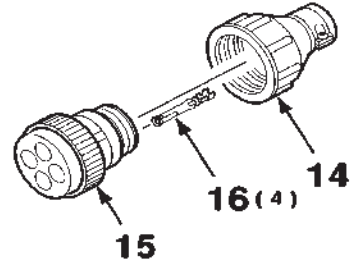

SWATHBOARD ACTUATOR KIT-Continued

SWATHBOARD ACTUATOR KIT-Continued

**DKHC ROTARY HEADER CONDITIONER-ROLLER
DECALS AND KITS**

97

SWATHBOARD ACTUATOR KIT-Continued

ITEM	NUMBER	QTY	DESCRIPTION
1	700706400	AR	SEAL (18-20 GAUGE)
2	700706401	AR	PIN-MALE (18-20 GAUGE)
3	700718620	AR	CONNECTOR-1 PIN, MALE
4	700718621	1	KIT-HARNESS REPAIR, 1 PIN, MALE (Includes Items 1, 2 and 3)
5	700708760	AR	SOCKET-FEMALE (18-20 GAUGE)
6	700718579	AR	CONNECTOR-1 SOCKET, FEMALE
7	700718617	1	KIT-HARNESS REPAIR, 1 SOCKET, FEMALE (Includes Items 1, 5 and 6)
8	700708753	1	KIT-HARNESS REPAIR, 2 PIN, MALE (Includes Items 1, 2 and 9)
9	700706399	AR	CONNECTOR-SHROUD, 2 PIN, MALE
10	700706413	AR	CONNECTOR-SHROUD, 3 PIN, MALE
11	700718599	1	KIT-HARNESS REPAIR, SHROUD, 3 PIN, MALE (Includes Items 1, 2 and 10)
12	700707757	AR	4 PIN AMP RECEPTACLE
13	700708757	AR	PIN-TYPE 3, MALE (16-18 GAUGE)
14	700709233	AR	CLAMP-CABLE, SHELL SIZE 11
15	700709232	AR	PLUG-STANDARD SEX
16	700718607	AR	SOCKET-TYPE 3, FEMALE (14-18 GAUGE)
17	700709175	AR	CONNECTOR-TOWER, 3 SOCKET, FEMALE
18	700707001	1	KIT-HARNESS REPAIR, 3 SOCKET, FEMALE, (Includes Items 1, 5 and 17)
19	700706999	1	KIT-HARNESS REPAIR, 2 SOCKET, FEMALE, 18-20 GAUGE (Includes Items 1, 5 and 20)
20	700708761	AR	CONNECTOR-TOWER, 2 SOCKET, FEMALE

700951736-2