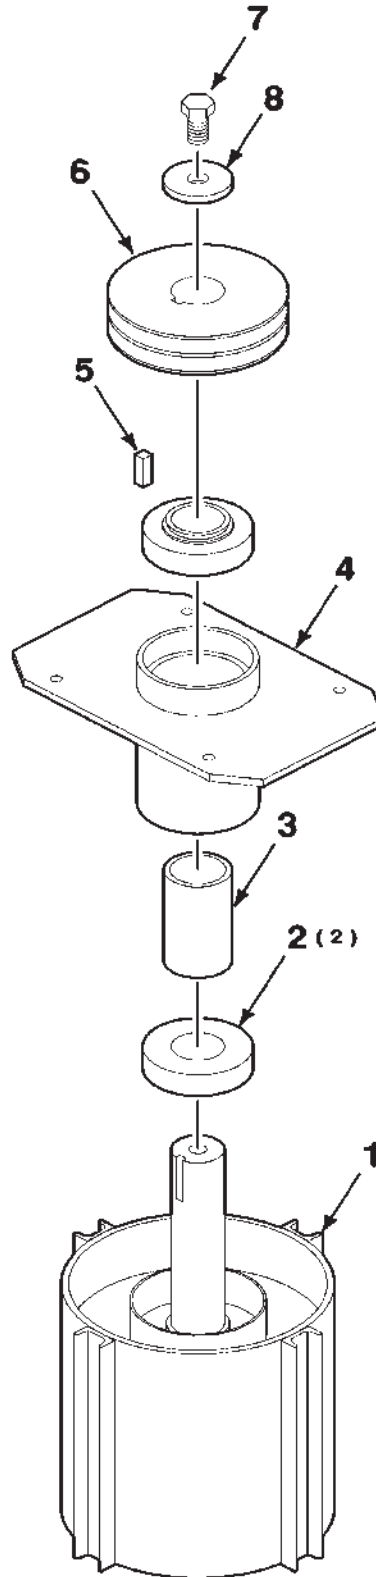

HEADER DRIVE CAGE ASSEMBLY-RIGHT

HEADER DRIVE CAGE ASSEMBLY-RIGHT

DKHC ROTARY HEADER CONDITIONER-ROLLER
DRIVES

19

HEADER DRIVE CAGE ASSEMBLY-RIGHT

ITEM	NUMBER	QTY	DESCRIPTION
1	700160910P	1	CAGE WA
2	8050080	2	BEARING-CYLINDRICAL
3	700160909C	1	TUBE-SPACER
4	700160907C	1	SUPPORT WA
5	Y761239	1	5/16 X 15/16 KEY
6	700149890C	1	SHEAVE
7	70927158	1	1/2-20 X 1 C
8	282269C	1	WASHER

700158777-0