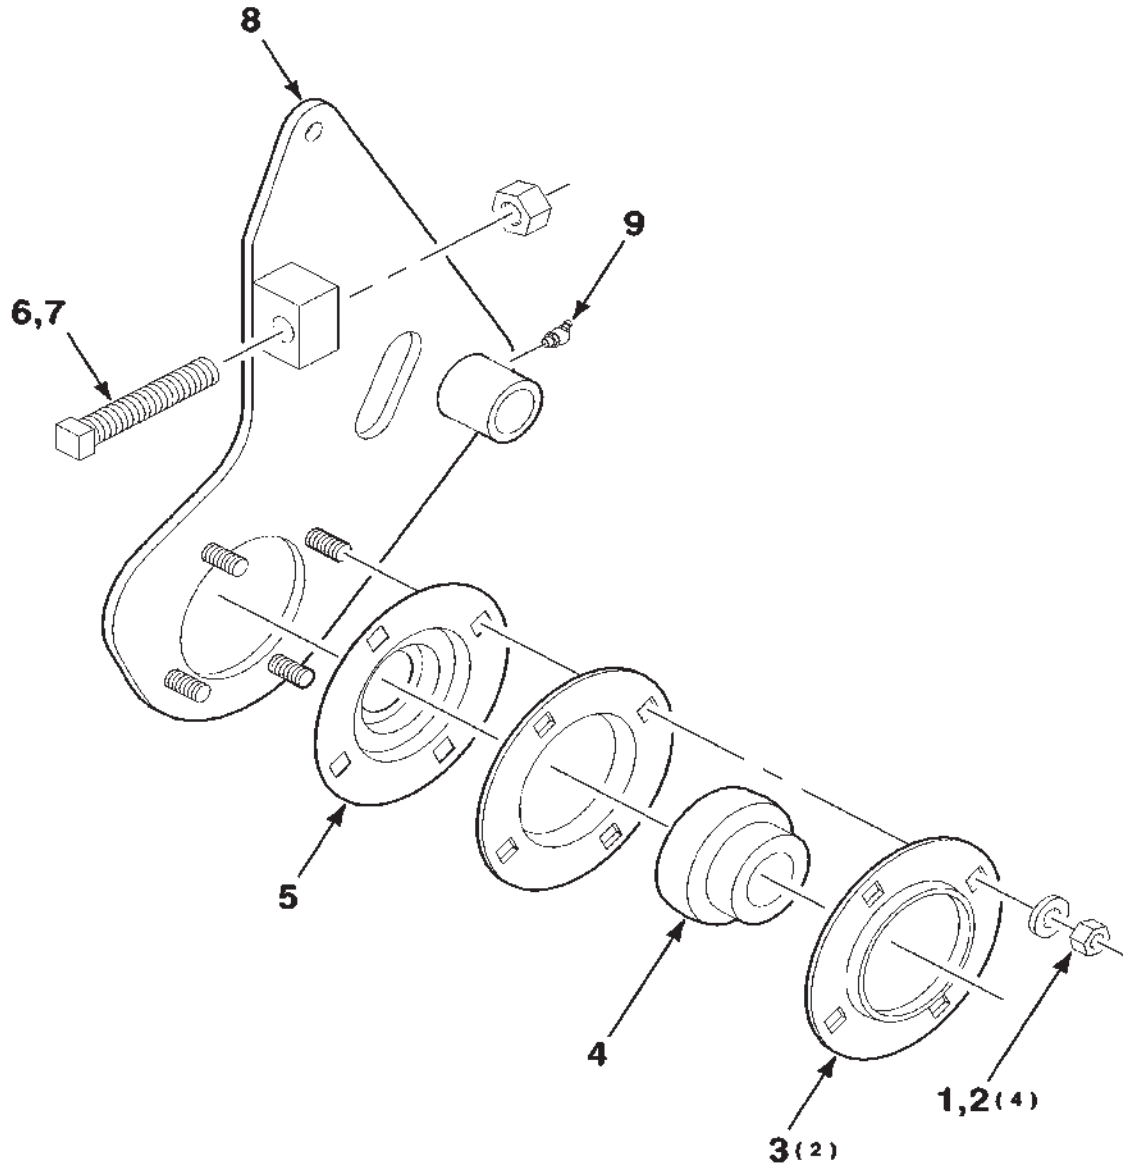

HAY CONDITIONER PIVOT ASSEMBLY-LEFT

HAY CONDITIONER PIVOT ASSEMBLY-LEFT

DKHC ROTARY HEADER CONDITIONER-ROLLER
HAY CONDITIONER

61

HAY CONDITIONER PIVOT ASSEMBLY-LEFT

ITEM	NUMBER	QTY	DESCRIPTION
1	704031	4	1/2-13 H
2	705541	4	1/2 HARDENED PLAIN WASHER
3	71138464	2	FLANGE-BEARING
4	700721328	1	BEARING-SPHERICAL, SPECIAL
5	700721327	1	SHIELD-BEARING, 90 MM
6	69674	1	3/4-10 X 4 SET SCREW-SQUARE HEAD
7	70913160	1	3/4-10 H
8	700160934C	1	ARM WA-LEFT
9	70925731	1	1/4-28 X 450 ZERK

700160933-0