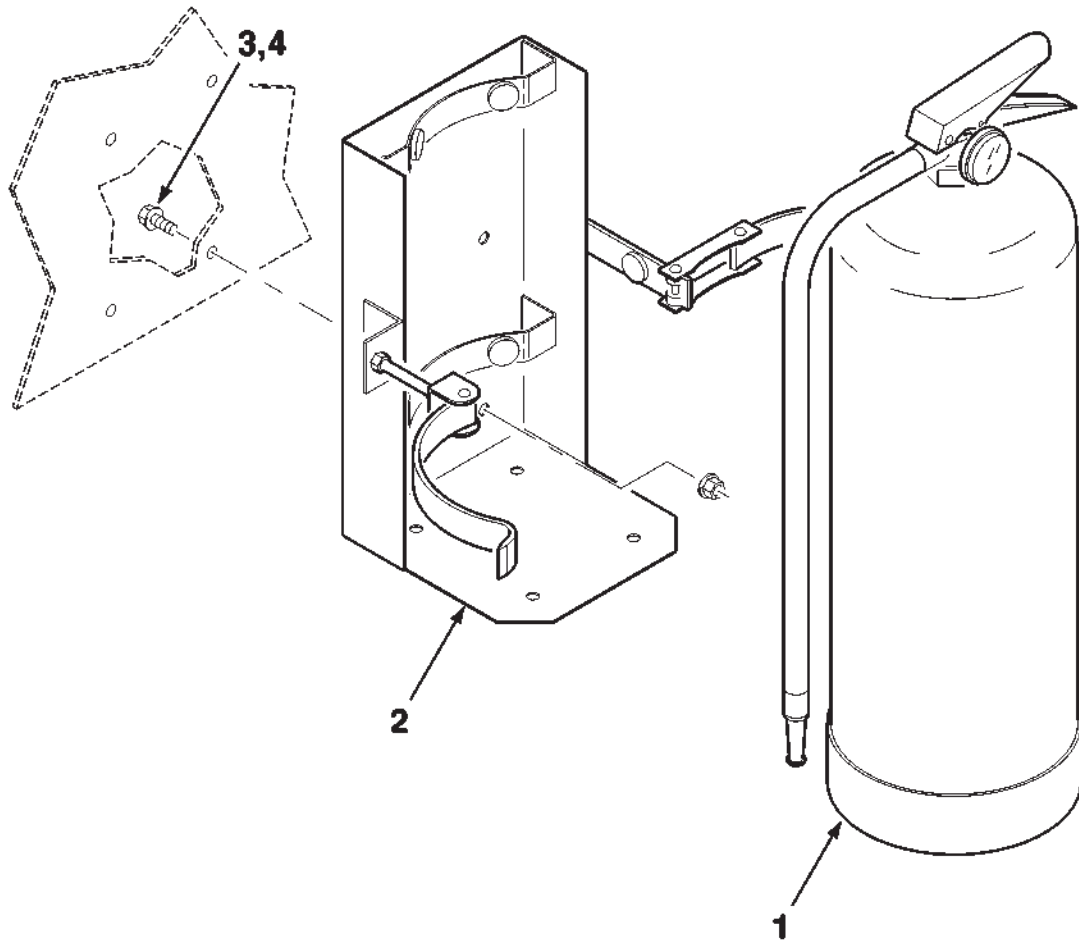

FIRE EXTINGUISHER KIT
(BK50556 FIRE EXTINGUISHER KIT)

**1745 ROUND BALER
DECALS AND KITS**

111

**FIRE EXTINGUISHER KIT
(BK50556 FIRE EXTINGUISHER KIT)**

ITEM	NUMBER	QTY	DESCRIPTION
-	BK50556	1	FIRE EXTINGUISHER KIT (WHOLEGOODS ONLY)
1	700709200	1	EXTINGUISHER-FIRE
2	700709201	1	BRACKET-MOUNTING
3	7883325	4	5/16-18 X 3/4 SCREW-FLANGE
4	70931277	4	5/16-18 NUT-LOCK, FLANGE

700951056-0
PR: t04g14h31c0043