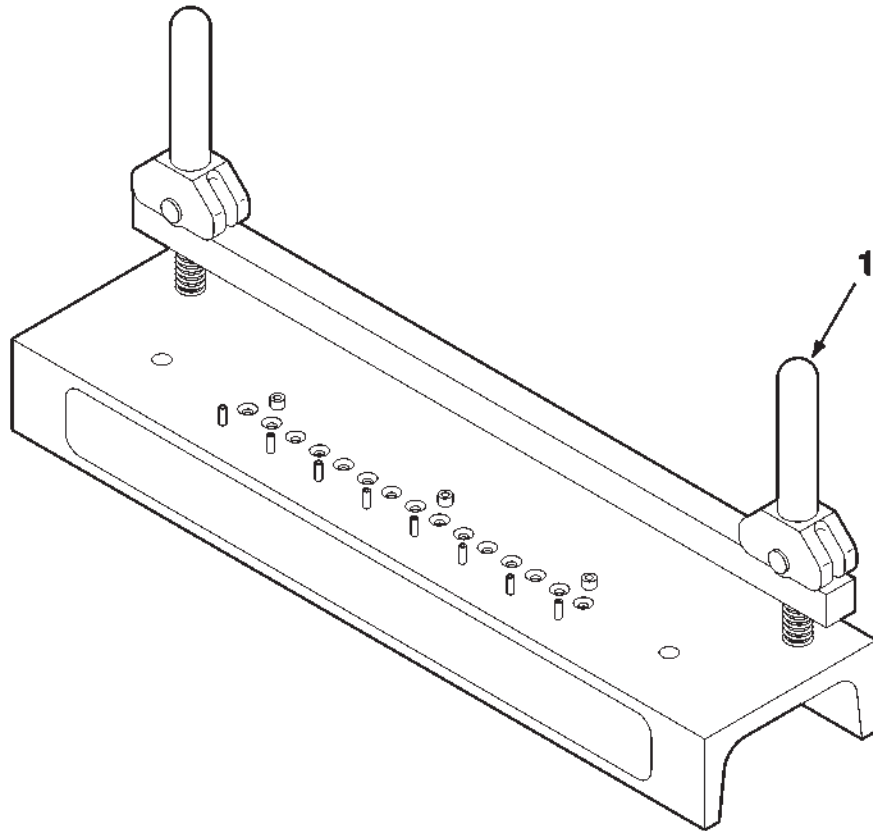

ALLIGATOR APPLICATOR TOOL
(700721239 ALLIGATOR APPLICATOR TOOL)