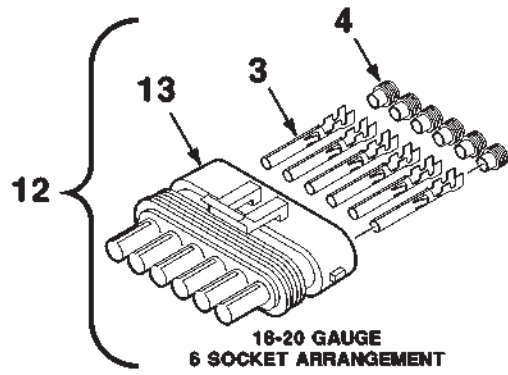

ELECTRICAL HARNESS SERVICE PARTS-Cont.

1745 ROUND BALER
ELECTRICAL

49

ELECTRICAL HARNESS SERVICE PARTS-Cont.

ITEM	NUMBER	QTY	DESCRIPTION
1	700706999	AR	KIT-HARNESS REPAIR, 2 SOCKET, FEMALE, 18-20 GAUGE (Includes Items 2, 3 and 4)
2	700708761	AR	CONNECTOR-TOWER, 2 SOCKET, FEMALE
3	700708760	AR	SOCKET-FEMALE (18-20 GAUGE)
4	700706400	AR	SEAL (18-20 GAUGE)
5	700708753	AR	KIT-HARNESS REPAIR, 2 PIN, MALE (Includes Items 4, 6 and 7)
6	700706399	AR	CONNECTOR-SHROUD, 2 PIN, MALE
7	700706401	AR	PIN-MALE (18-20 GAUGE)
8	700709354	AR	KIT-HARNESS REPAIR, 4 PIN, SHROUD, MALE (Includes Item 4, 7 and 9)
9	700708964	AR	CONNECTOR-SHROUD, 4 PIN, MALE
10	700718613	AR	KIT-HARNESS REPAIR, 6 PIN, MALE (Includes Item 4, 7 and 11)
11	700718638	AR	CONNECTOR-6 PIN, MALE
12	700718614	AR	KIT-HARNESS REPAIR, 6 SOCKET, FEMALE (Includes Item 3, 4 and 13)
13	700718581	AR	CONNECTOR-6 SOCKET, FEMALE
14	700707002	AR	KIT-HARNESS REPAIR, 4 SOCKET, FEMALE (Includes Item 3, 4 and 15)
15	700708963	AR	CONNECTOR-TOWER, 4 SOCKET, FEMALE

700718087-2
PR: t05f16g50d0009