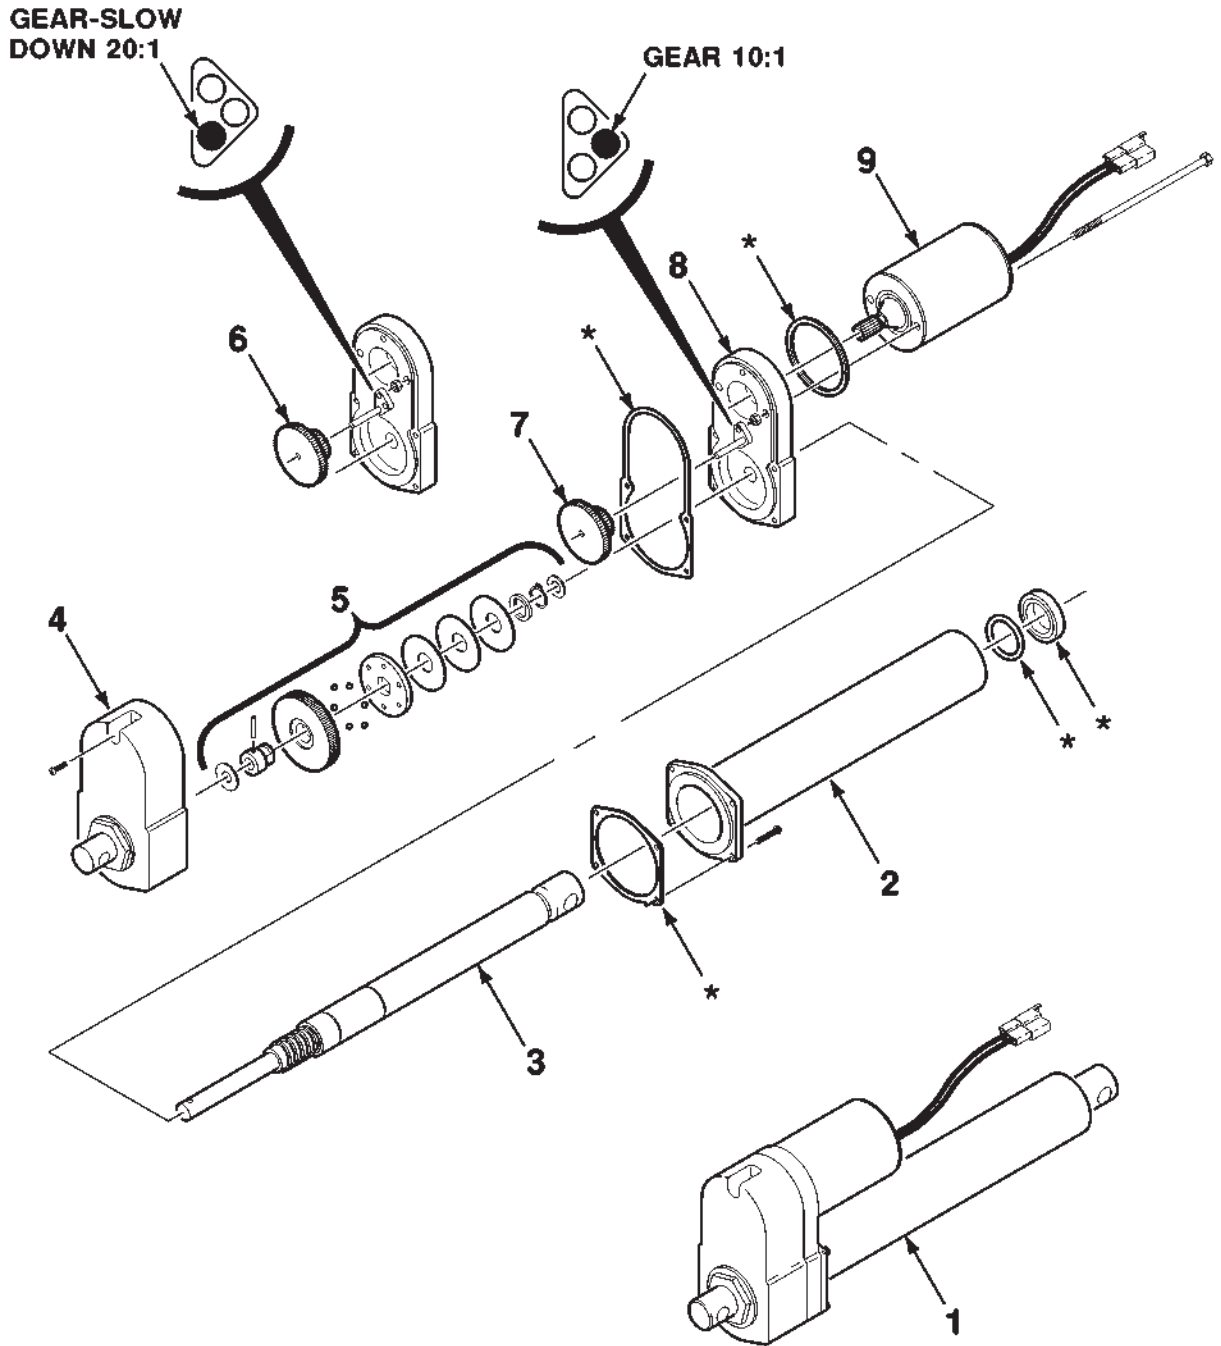

ACTUATOR ASSEMBLY
(700709661 ACTUATOR ASSEMBLY)

10 SEAL KIT

1745 ROUND BALER
ELECTRICAL

35

ACTUATOR ASSEMBLY
(700709661 ACTUATOR ASSEMBLY)

ITEM	NUMBER	QTY	DESCRIPTION
1	700709661	1	ACTUATOR-LINEAR
2	700709904	1	COVER-TUBE
3	700709903	1	DRIVE SCREW ASSEMBLY
4	700704854	1	HOUSING-REAR
5	700704927	1	CLUTCH ASSEMBLY
6	700711357	1	GEAR-INTERMEDIATE 20:1 (Slow Down)
7	700704861	1	GEAR-INTERMEDIATE 10:1
8	700704853	1	HOUSING-FRONT
9	700704871	1	MOTOR-ELECTRIC
10	700704856	1	O-RING AND SEAL REPAIR KIT (Includes Items Marked with Asterisk*)

700709661-0
PR: t04g14h31c0013