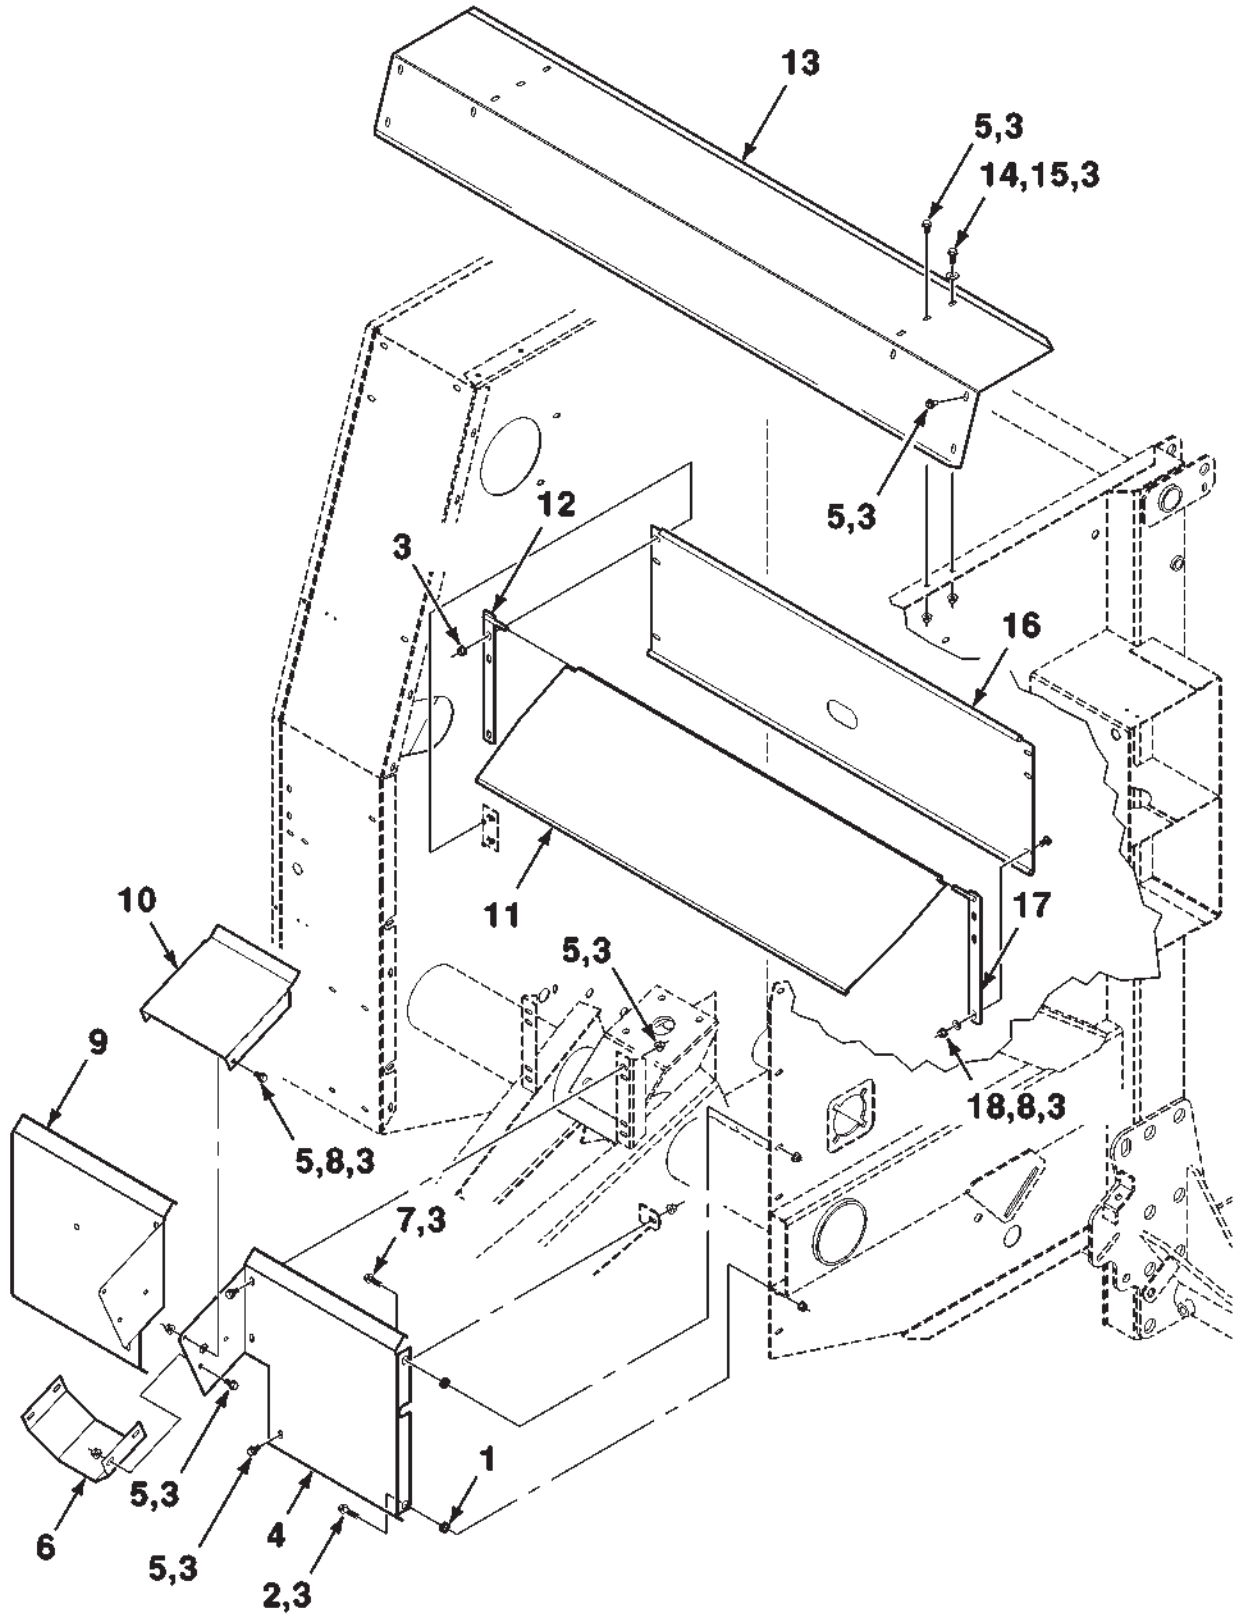

1745 ROUND BALER
FRAME, WHEELS AND SHIELDS

SHIELDS (TOP AND FRONT)
(S.N. HP89101 AND LATER)

1745 ROUND BALER
FRAME, WHEELS AND SHIELDS

77

SHIELDS (TOP AND FRONT)
(S.N. HP89101 AND LATER)

ITEM	NUMBER	QTY	DESCRIPTION
1	6553804	4	SPACER
2	700711084	1	3/8-16 X 1-1/2 SCREW-FLANGE GR8
3	Y704734	34	3/8-16 NUT-LOCK, FLANGE GR/G
4	700160701	1	SHIELD-FRONT, LEFT
5	7883374	22	3/8-16 X 3/4 SCREW-FLANGE
6	700160753	1	SHIELD
7	7883408	3	3/8-16 X 1-1/4 SCREW-FLANGE GR8
8	Y705533	4	3/8 HARDENED PLAIN WASHER
9	700160702	1	SHIELD-FRONT, RIGHT
10	700165115	1	SHIELD
11	700165113	1	SHIELD
12	700165116	1	HINGE WA-RIGHT
13	700160704	1	SHIELD-UPPER
14	7883382	2	3/8-16 X 1 SCREW-FLANGE
15	700702916	2	3/8 HARDENED WIDE PLAIN WASHER
16	700165114	1	PANEL
17	700165117	1	HINGE WA-LEFT
18	70922784	2	3/8-16 X 3/4 BOLT-CARRIAGE

700163039-0
PR: t05f16g50d0014