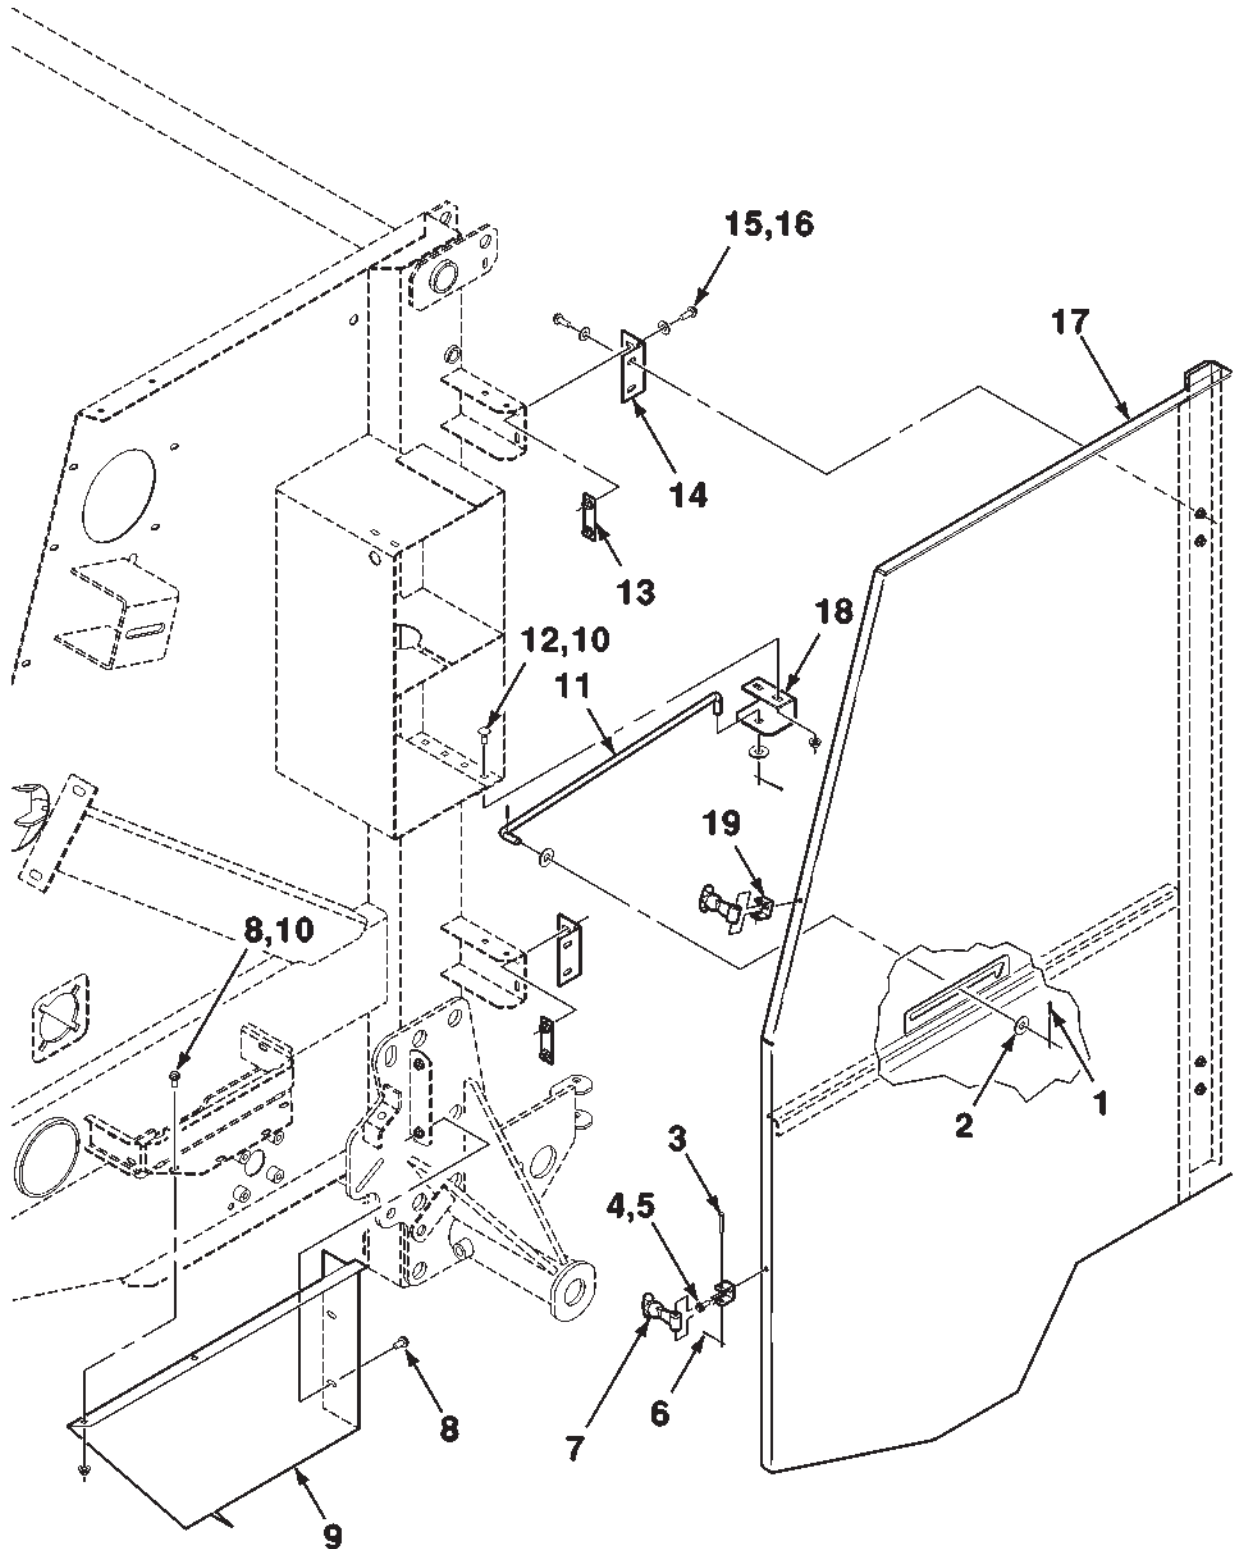

1745 ROUND BALER
FRAME, WHEELS AND SHIELDS

SHIELDS-LEFT

1745 ROUND BALER
FRAME, WHEELS AND SHIELDS

81

SHIELDS-LEFT

ITEM	NUMBER	QTY	DESCRIPTION
1	70918451	3	1/8 X 3/4 COTTER PIN
2	700711557	3	1/2 HARDENED WIDE PLAIN WASHER
3	63784	2	1/4 X 1-1/2 CLEVIS PIN
4	7883325	2	5/16-18 X 3/4 SCREW-FLANGE
5	Y704726	2	5/16-18 NUT-LOCK, FLANGE GR/G
6	70918447	2	3/32 X 3/4 COTTER PIN
7	776682	2	HOOK-RUBBER
8	7883374	3	3/8-16 X 3/4 SCREW-FLANGE
9	700160736	1	SHIELD WA
10	Y704734	3	3/8-16 NUT-LOCK, FLANGE GR/G
11	700159550	1	ROD-DOOR
12	70922786	2	3/8-16 X 1 BOLT-CARRIAGE
13	700159518	2	NUT WA
14	700720677	2	HINGE-BUTT
15	7883382	8	3/8-16 X 1 SCREW-FLANGE
16	700702916	8	3/8 HARDENED WIDE PLAIN WASHER
17	700162976P	1	SHIELD WA-LEFT
18	700160695	1	SUPPORT-ROD
19	776674	2	BRACKET-ANCHOR

700160438-2
PR: t04g14h31c0028