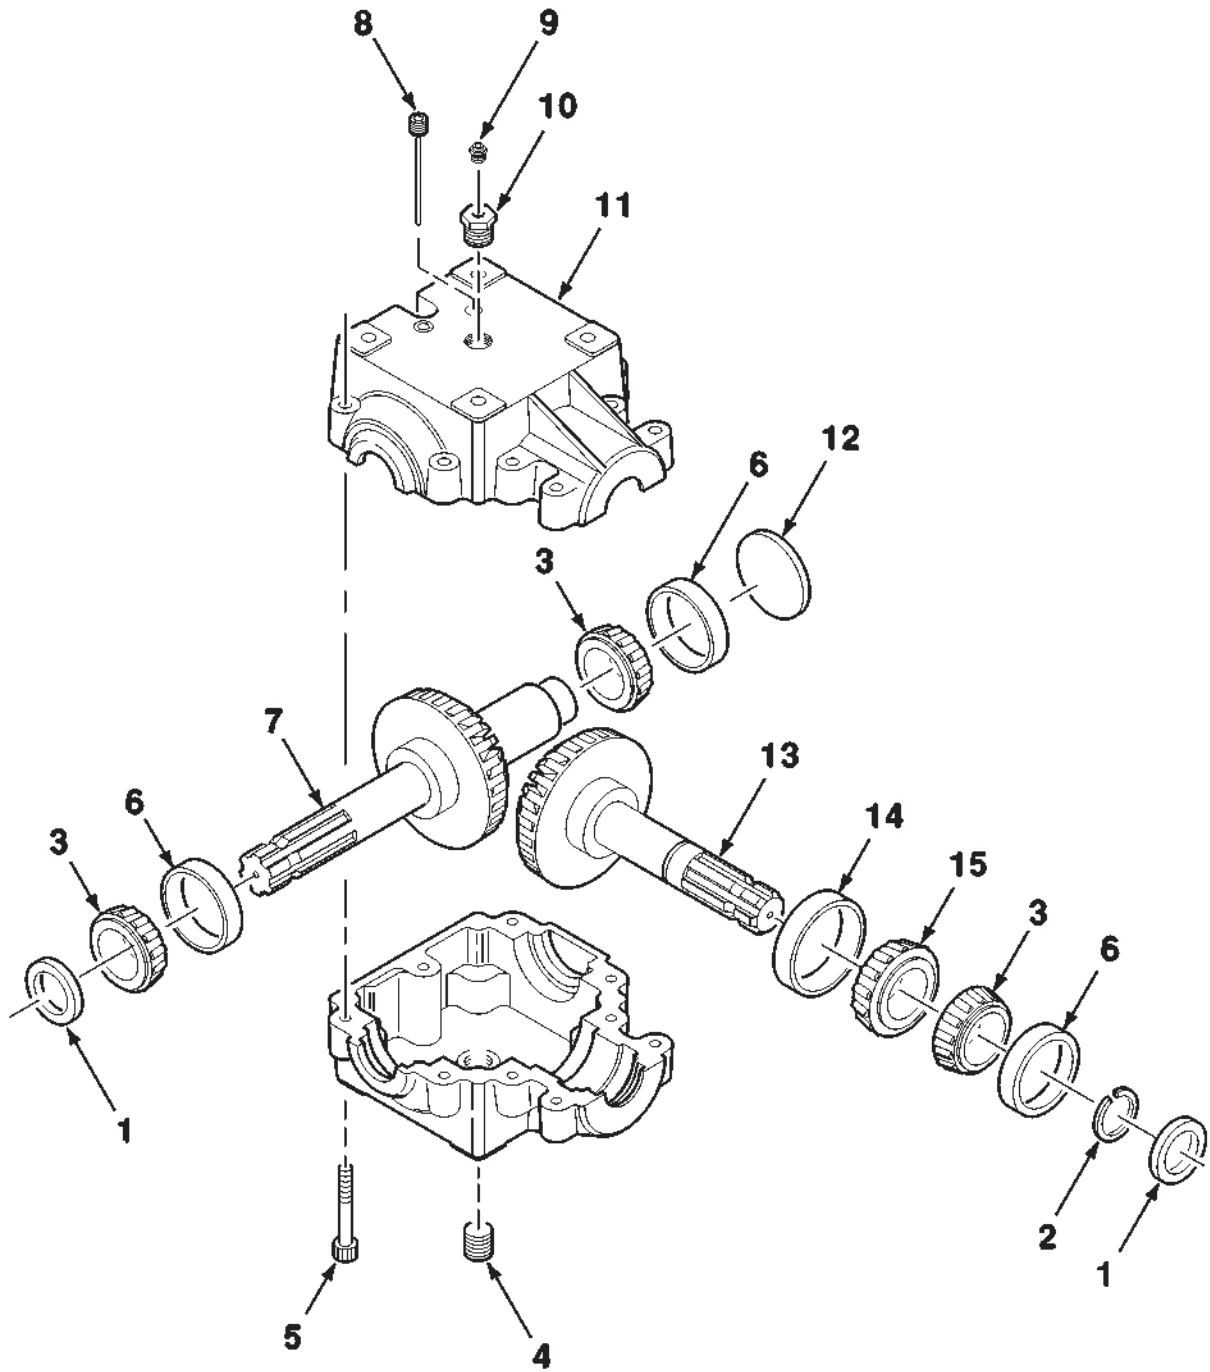

1745 ROUND BALER
DRIVES

GEARBOX ASSEMBLY
(700722701 GEARBOX ASSEMBLY)

1745 ROUND BALER
DRIVES

15

GEARBOX ASSEMBLY
(700722701 GEARBOX ASSEMBLY)

ITEM	NUMBER	QTY	DESCRIPTION
-	700722701	1	GEARBOX ASSEMBLY
1	700722031	2	SEAL
2	700722030	1	RING-RETAINING
3	70211999	3	BEARING-CONE, TAPERED
4	70917970	1	1/2 PIPE THREAD SOLID PLUG
5	70912269	9	3/8-16 X 2 SCREW-SOCKET
6	70209890	3	CUP-BEARING
7	700722035	1	CROSS SHAFT AND GEAR ASSEMBLY
8	700710819	1	DIPSTICK
9	700710818	1	BREATHER
10	70904269	1	1/2-1/8 NPT REDUCER BUSHING
11	700722700	1	CASTING COMPLETE
12	700722029	1	SEAL-SOLID
13	700722034	1	PINION SHAFT AND GEAR ASSEMBLY
14	712208	1	CUP-BEARING
15	70228509	1	BEARING-CONE, TAPERED

700722701-0
PR: t04g14h31c0003