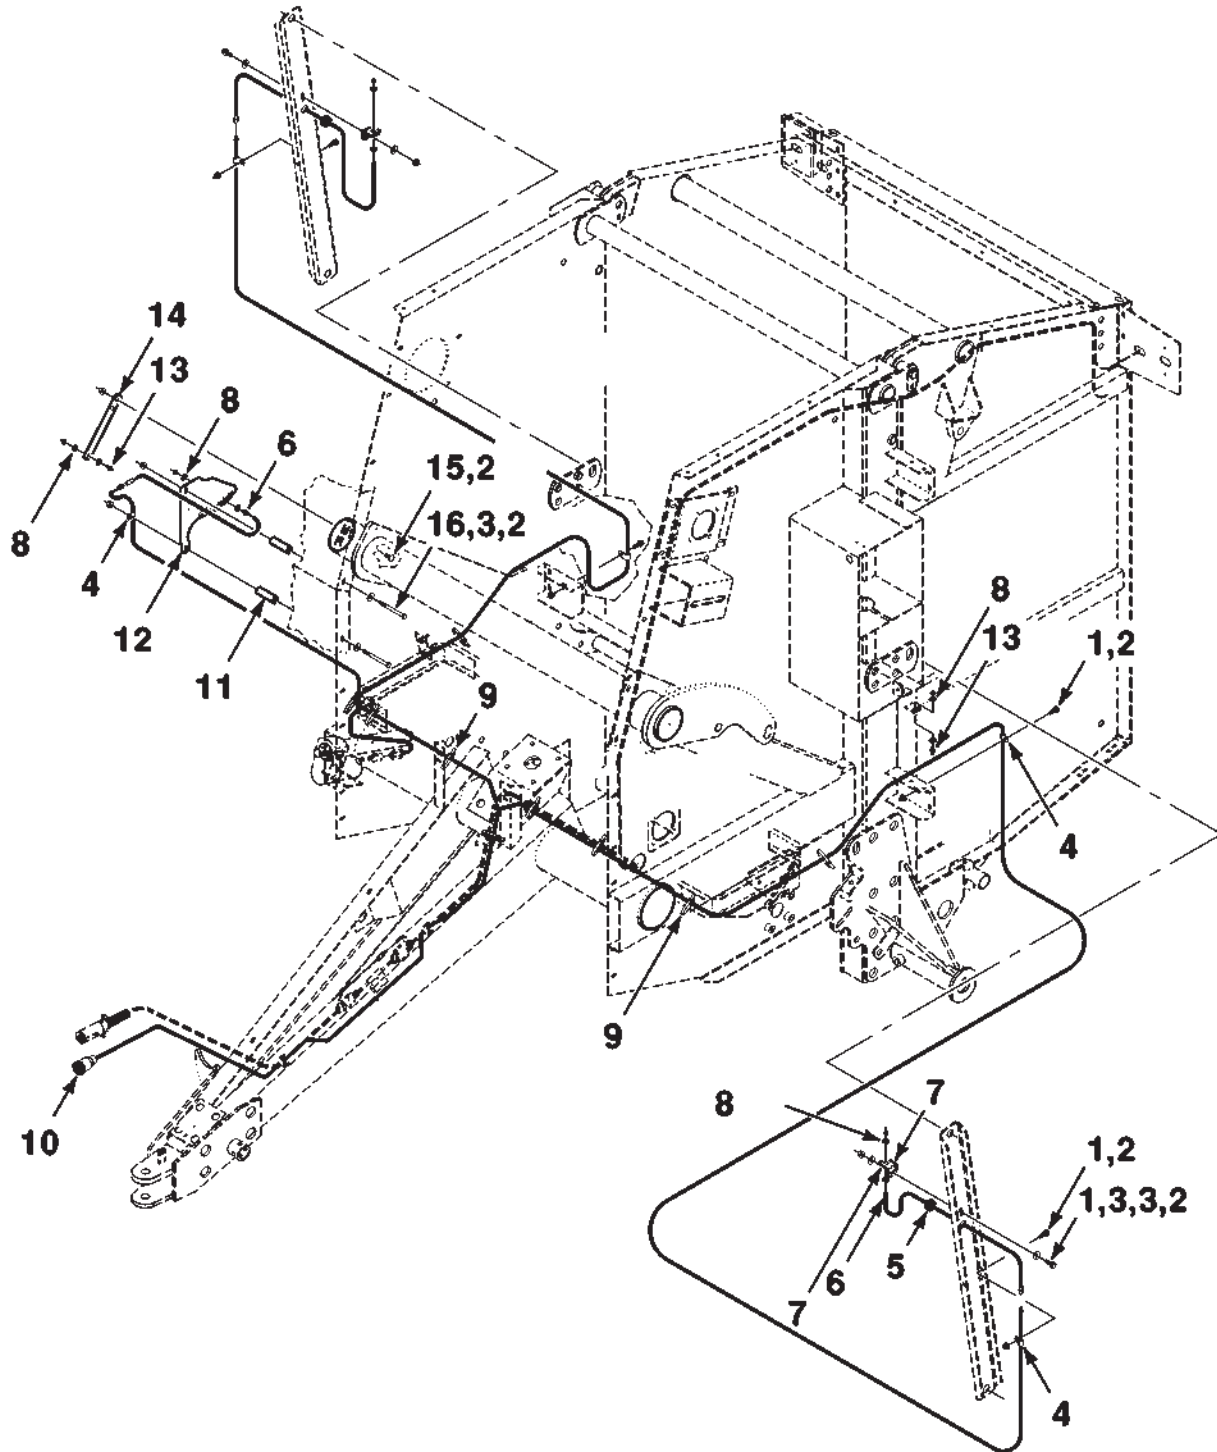

CONTROLLER UPGRADE KIT
(BK51157 CONTROLLER UPGRADE KIT)

1745 ROUND BALER
DECALS AND KITS

123

CONTROLLER UPGRADE KIT
(BK51157 CONTROLLER UPGRADE KIT)

ITEM	NUMBER	QTY	DESCRIPTION
-	BK51157	1	CONTROLLER UPGRADE KIT (WHOLEGOODS ONLY)
1	7883382	6	3/8-16 X 1 SCREW-FLANGE
2	Y704734	10	3/8-16 NUT-LOCK, FLANGE GR/G
3	700702916	6	3/8 HARDENED WIDE PLAIN WASHER
4	70928654	7	CLAMP-LINE
5	727198	2	GROMMET
6	700119161	3	SENSOR
7	700162994	4	ANGLE
8	700710190	12	WASHER-STAINLESS STEEL
9	70925094	6	TIE-CABLE
10	700724069	1	HARNESS-WIRE
11	3728093M1	2	SPACER
12	700162971	1	MOUNT-SENSOR
13	700710211	3	ACTUATOR
14	700162973	1	MOUNT-ACTUATOR
15	70922786	2	3/8-16 X 1 BOLT-CARRIAGE
16	354632X1	2	3/8-16 X 4 CAPSCREW

700953151-0
PR: t05f16g50d0018