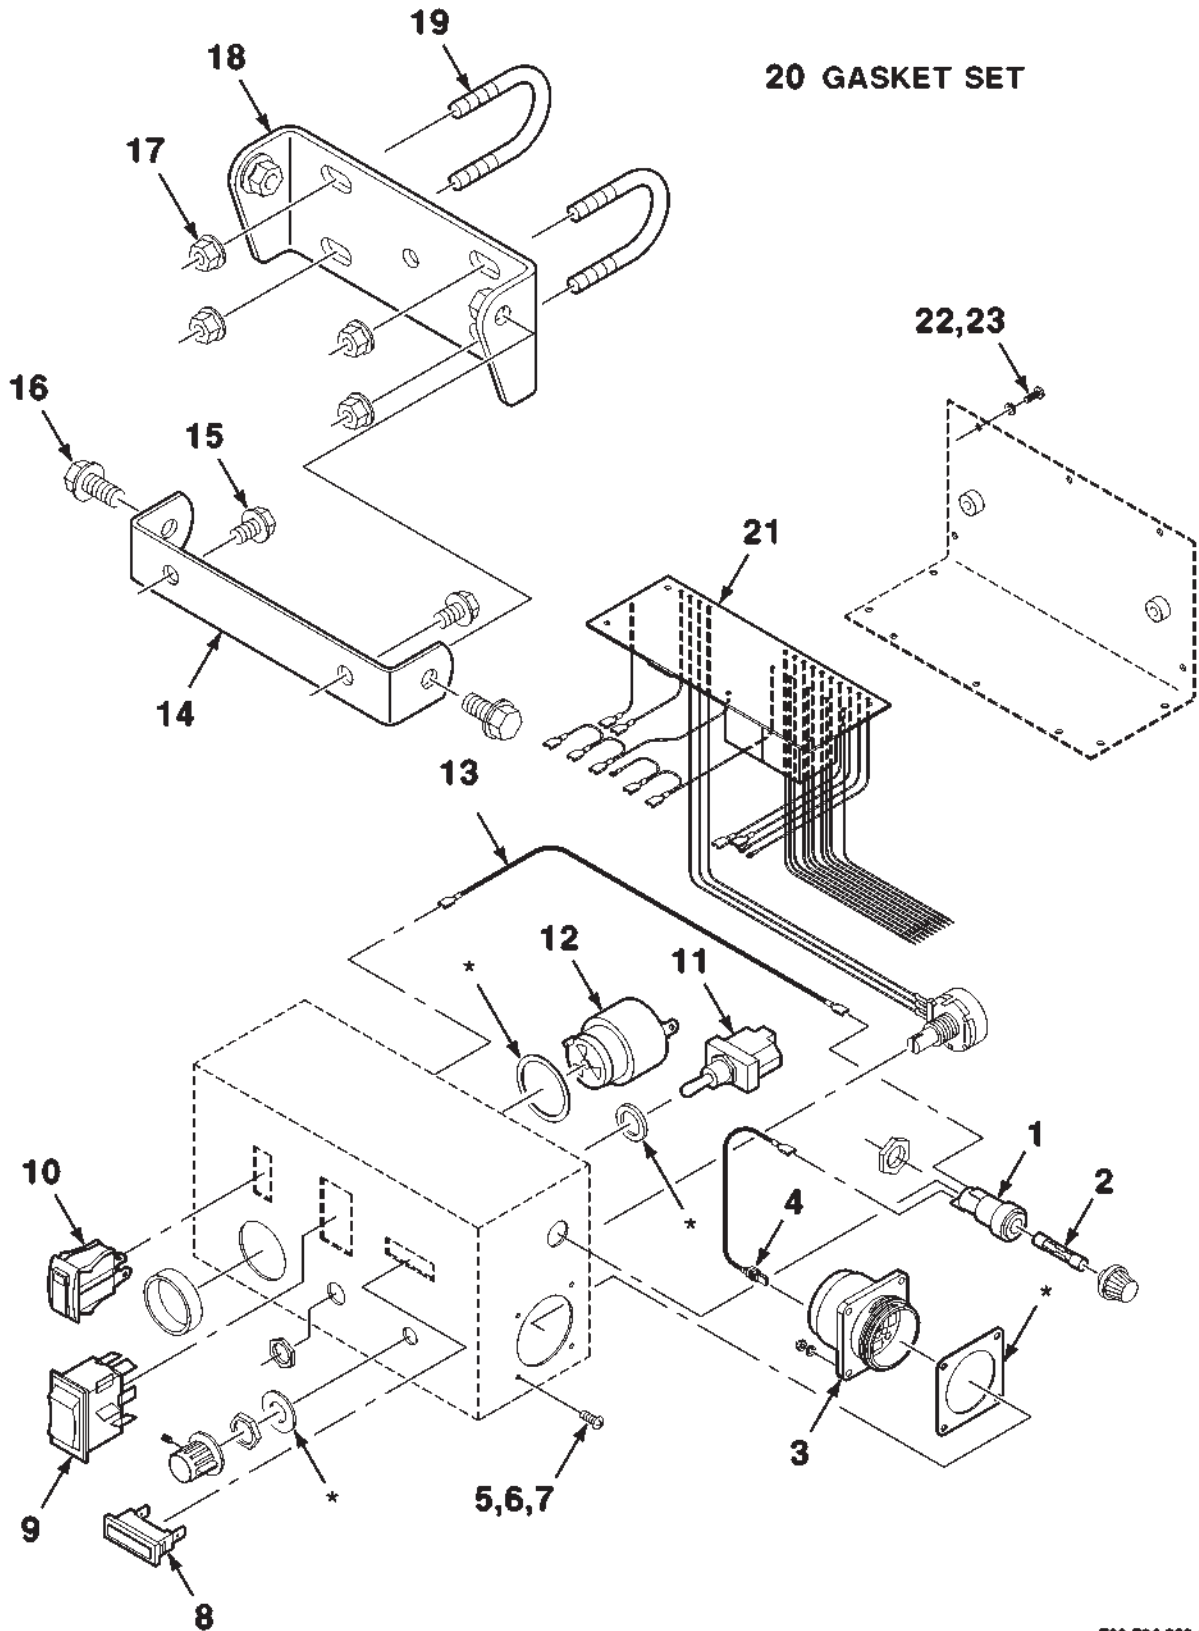

1745 ROUND BALER
ELECTRICAL

CONTROLLER-AUTOTIE

1745 ROUND BALER
ELECTRICAL

45

CONTROLLER-AUTO TIE

ITEM	NUMBER	QTY	DESCRIPTION
1	700724881	1	FUSE HOLDER
2	70931766	1	FUSE-30A
3	700724115	1	RECEPTACLE-16 PIN
4	700726967	1	WIRE-ASSEMBLY
5	700707770	4	No. 4-40 X 3/8 SCREW
6	375140X1	4	No. 4 WASHER-SPRING
7	700701035	4	No. 4-40 NUT
8	700707458	1	LAMP-GREEN
9	852932	1	SWITCH-ROCKER, AUTO TIE
10	700714799	1	SWITCH-ROCKER, POWER
11	700724885	1	SWITCH-TOGGLE
12	700724884	1	INDICATOR-AUDIO
13	700724882	1	WIRE-ASSEMBLY
14	700159559	1	MOUNTING
15	7883317	2	5/16-18 X 1/2 SCREW-FLANGE
16	7883374	2	3/8-16 X 3/4 SCREW-FLANGE
17	Y704726	4	5/16-18 NUT-LOCK, FLANGE GR/G
18	700159560	1	SUPPORT WA
19	766543	2	U-BOLT
20	700724883	1	GASKET SET (Includes Items Marked with Asterisk *)
21	700724886	1	PCB ASSEMBLY
22	700704132	12	No. 6-32 X 3/4 SCREW GR 60
23	705129	12	No. 6 WASHER-SPRING

700724836-0
PR: t05f16g50d0008