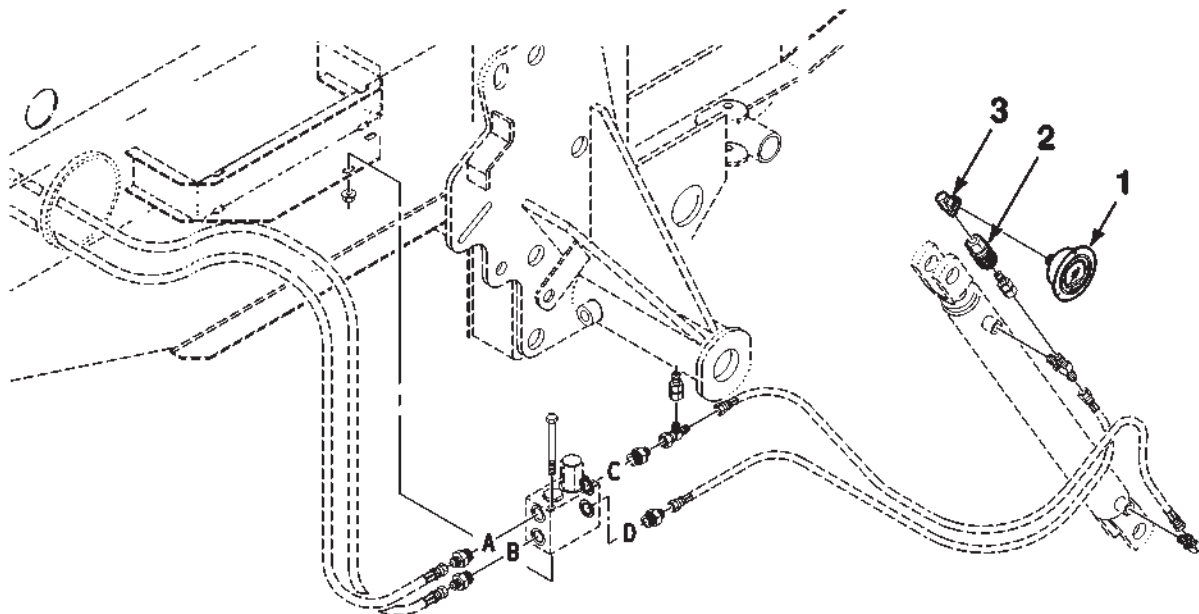

HYDRAULIC DIAGNOSTIC TEST AND FILL KIT

1745 ROUND BALER
DECALS AND KITS

109

HYDRAULIC DIAGNOSTIC TEST AND FILL KIT

ITEM	NUMBER	QTY	DESCRIPTION
1	700722353	1	GAUGE-HYDRAULIC
2	700722407	3	COUPLER-DIAGNOSTIC
3	Y46086	1	1/4-18 X 90 Degree ELBOW
4	700707518	2	HOSE-HYDRAULIC
5	360202X91	2	9/16-18 X 3/4-16 CONNECTOR (Includes Item 7)
6	700703886	2	COUPLER-QUICK DISCONNECT
7	70921349	AR	.644 I.D. O-RING

700160447-3
PR: t04g14h31c0042