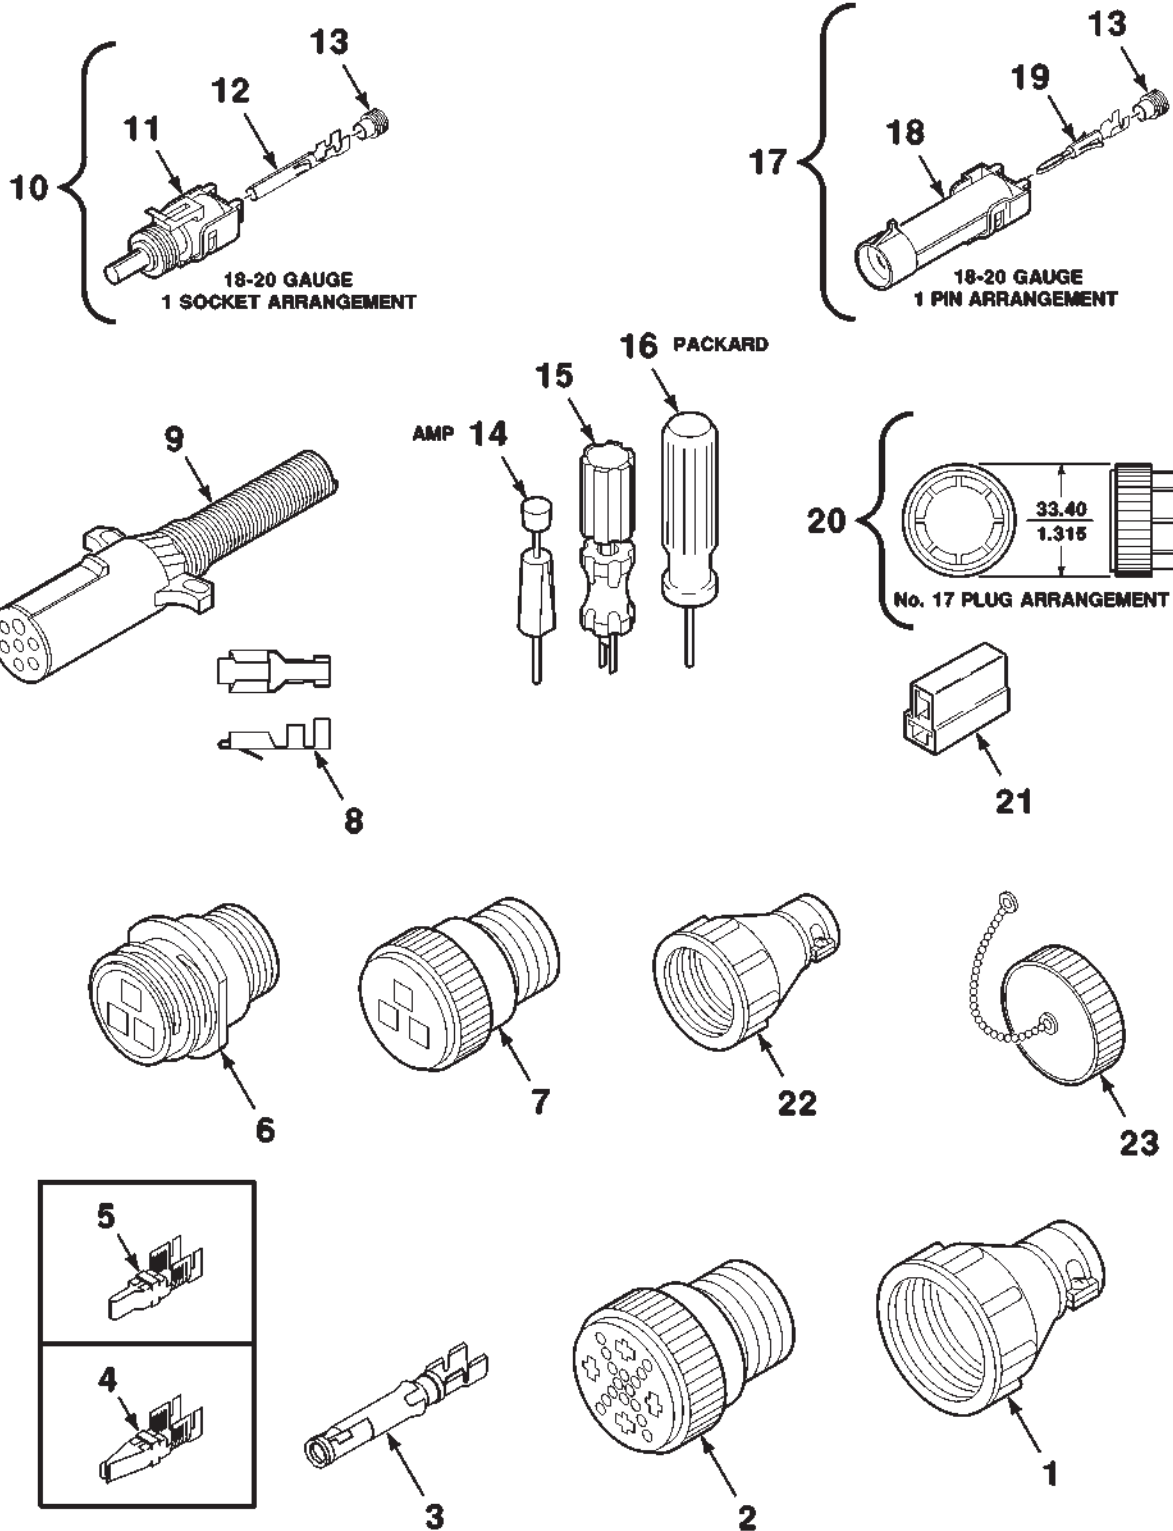

700724836-0
PR: t05f16g50d0008

ELECTRICAL HARNESS SERVICE PARTS

1745 ROUND BALER
ELECTRICAL

47

ELECTRICAL HARNESS SERVICE PARTS

ITEM	NUMBER	QTY	DESCRIPTION
1	700709911	AR	CLAMP-CABLE, STANDARD, SHELL SIZE 23
2	700709913	AR	PLUG-CONNECTOR
3	700709914	AR	SOCKET
4	700710620	AR	SOCKET-FEMALE
5	700710621	AR	CONTACT-MALE
6	700710659	AR	RECEPTACLE-STANDARD SEX
7	700709705	AR	CONNECTOR-3 SOCKET, FEMALE
8	231683M1	AR	TERMINAL-FEMALE
9	361428	AR	PLUG-7 PIN DOMESTIC
10	700718617	AR	KIT-HARNESS REPAIR, 1 SOCKET, FEMALE (Includes Item 11, 12 and 13)
11	700718579	AR	CONNECTOR-1 SOCKET, FEMALE
12	700708760	AR	SOCKET-FEMALE, (18-20 GAUGE)
13	700706400	AR	SEAL (18-20 GAUGE)
14	700707013	AR	TOOL-CONNECTOR REPAIR, AMP
15	700707014	AR	TOOL-CONNECTOR REPAIR
16	700707012	AR	TOOL-CONNECTOR REPAIR, PACKARD
17	700718621	AR	KIT-HARNESS REPAIR, 1 PIN, MALE (Includes Item 13, 18 and 19)
18	700718620	AR	CONNECTOR-1 PIN, MALE
19	700706401	AR	PIN-MALE (18-20 GAUGE)
20	700707819	AR	RING-COUPLING
21	504738M1	AR	CONNECTOR-TWO CONTACT, 56 SERIES
22	700708756	AR	CLAMP-CABLE, SHELL SIZE 17
23	700719614	AR	CAP-SEALING, SHELL SIZE 17