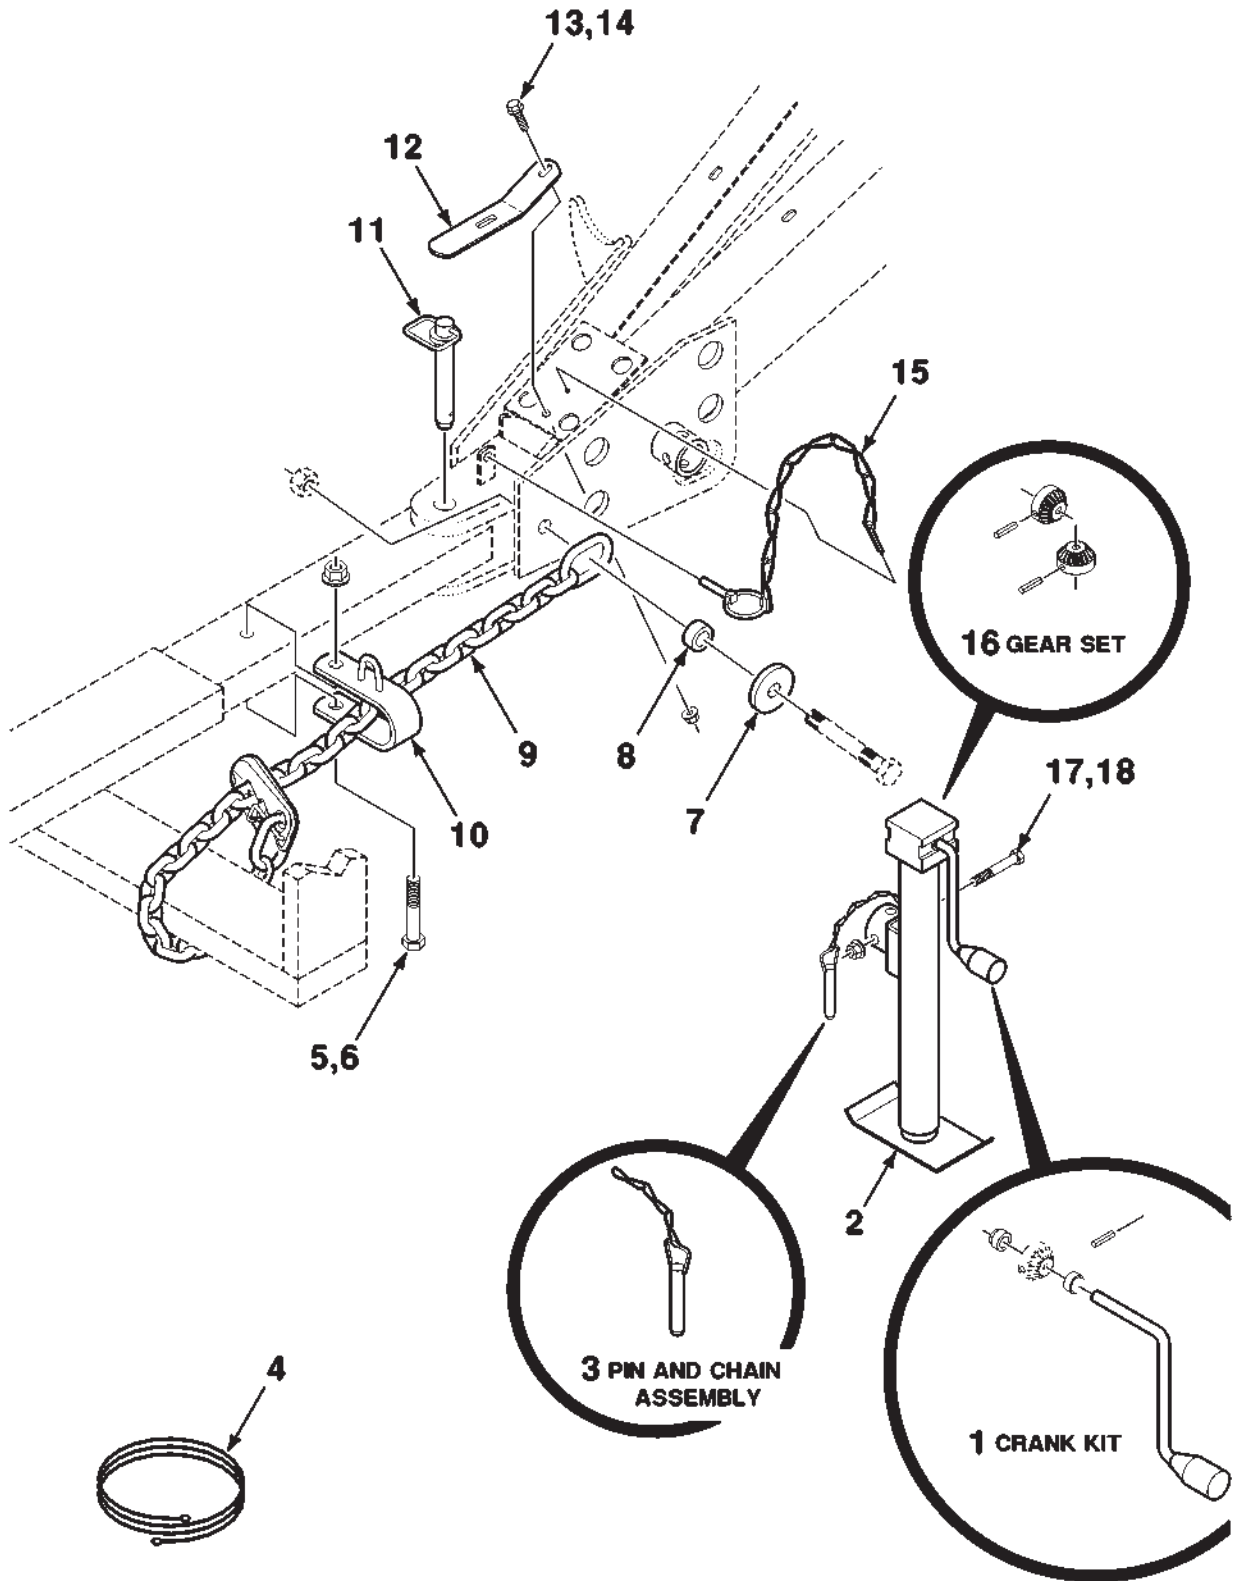

700160446-0
PR: t04g14h31c0024

1745 ROUND BALER
FRAME, WHEELS AND SHIELDS

HITCH, JACK AND SAFETY CHAIN ASSEMBLY

1745 ROUND BALER **73**
FRAME, WHEELS AND SHIELDS
HITCH, JACK AND SAFETY CHAIN ASSEMBLY

ITEM	NUMBER	QTY	DESCRIPTION
1	291731	1	CRANK KIT
2	700709385	1	JACK (Includes Item 1, 3 and 16)
3	700709409	1	PIN AND CHAIN ASSEMBLY
4	700721439	1	CABLE ASSEMBLY
5	70925702	1	5/8-11 X 3-1/2 CAPSCREW
6	700703922	1	5/8-11 NUT-LOCK, FLANGE GR/G
7	700131686B	1	WASHER
8	700131685	1	BUSHING
9	700705598	1	CHAIN-SAFETY
10	700147598B	1	CLEVIS WA-SAFETY
11	700715077	1	PIN-HITCH
12	700160587	1	PLATE
13	7883408	1	3/8-16 X 1-1/4 SCREW-FLANGE GR8
14	Y704734	1	3/8-16 NUT-LOCK, FLANGE GR/G
15	Y63768	1	PIN-LINCH
16	700702059	1	GEAR SET
17	70923191	1	1/2-13 X 3-1/4 CAPSCREW
18	Y704742	1	1/2-13 NUT-LOCK, FLANGE GR/G