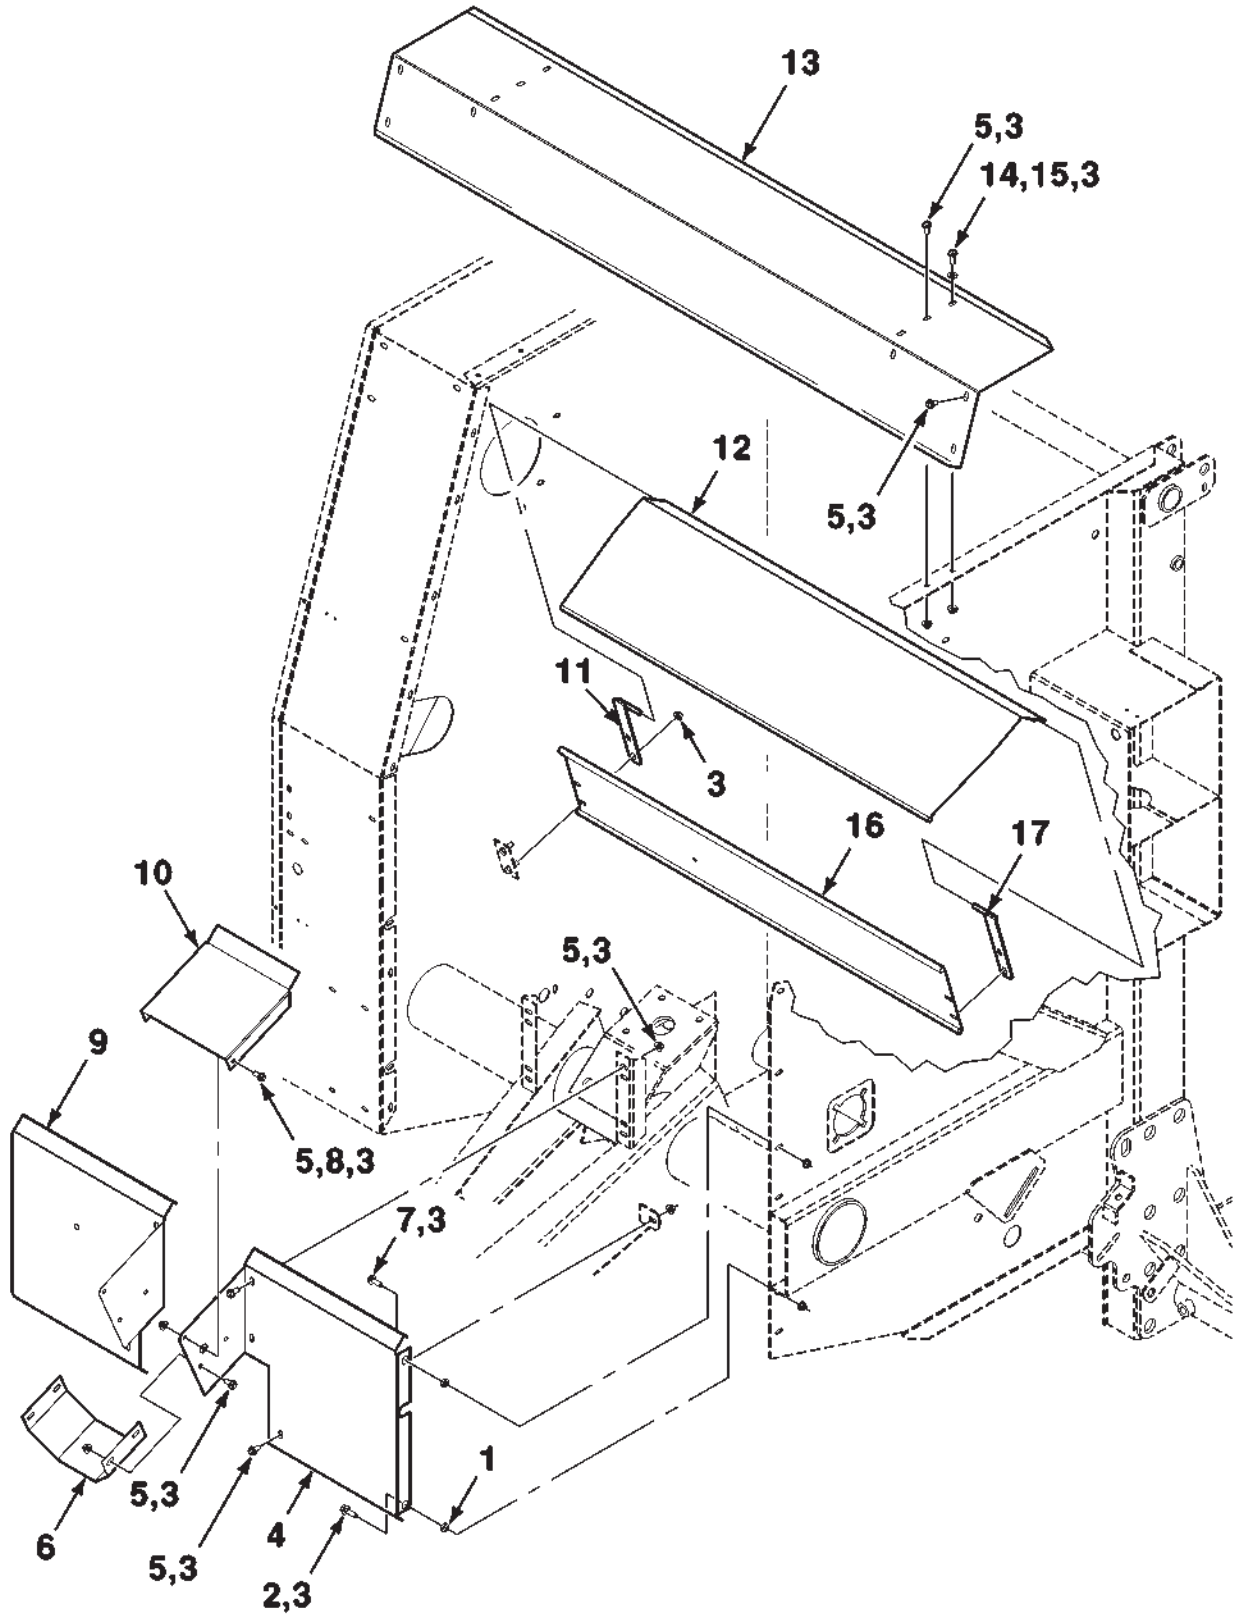

1745 ROUND BALER
FRAME, WHEELS AND SHIELDS

SHIELDS (TOP AND FRONT)
(S.N. HN89101 THRU HP89100)

1745 ROUND BALER
FRAME, WHEELS AND SHIELDS

75

SHIELDS (TOP AND FRONT)
(S.N. HN89101 THRU HP89100)

ITEM	NUMBER	QTY	DESCRIPTION
1	6553804	4	SPACER
2	700711084	1	3/8-16 X 1-1/2 SCREW-FLANGE GR8
3	Y704734	31	3/8-16 NUT-LOCK, FLANGE GR/G
4	700160701	1	SHIELD-FRONT, LEFT
5	7883374	22	3/8-16 X 3/4 SCREW-FLANGE
6	700160753	1	SHIELD
7	7883408	3	3/8-16 X 1-1/4 SCREW-FLANGE GR8
8	Y705533	2	3/8 HARDENED PLAIN WASHER
9	700160702	1	SHIELD-FRONT, RIGHT
10	700160703	1	SHIELD
11	700132758	1	HINGE WA-RIGHT
12	700132800	1	SHIELD
13	700160704	1	SHIELD-UPPER
14	7883382	1	3/8-16 X 1 SCREW-FLANGE
15	700702916	1	3/8 HARDENED WIDE PLAIN WASHER
16	700132984	1	PANEL
17	700132757	1	HINGE WA-LEFT

700160442-0
PR: t04g14h31c0026