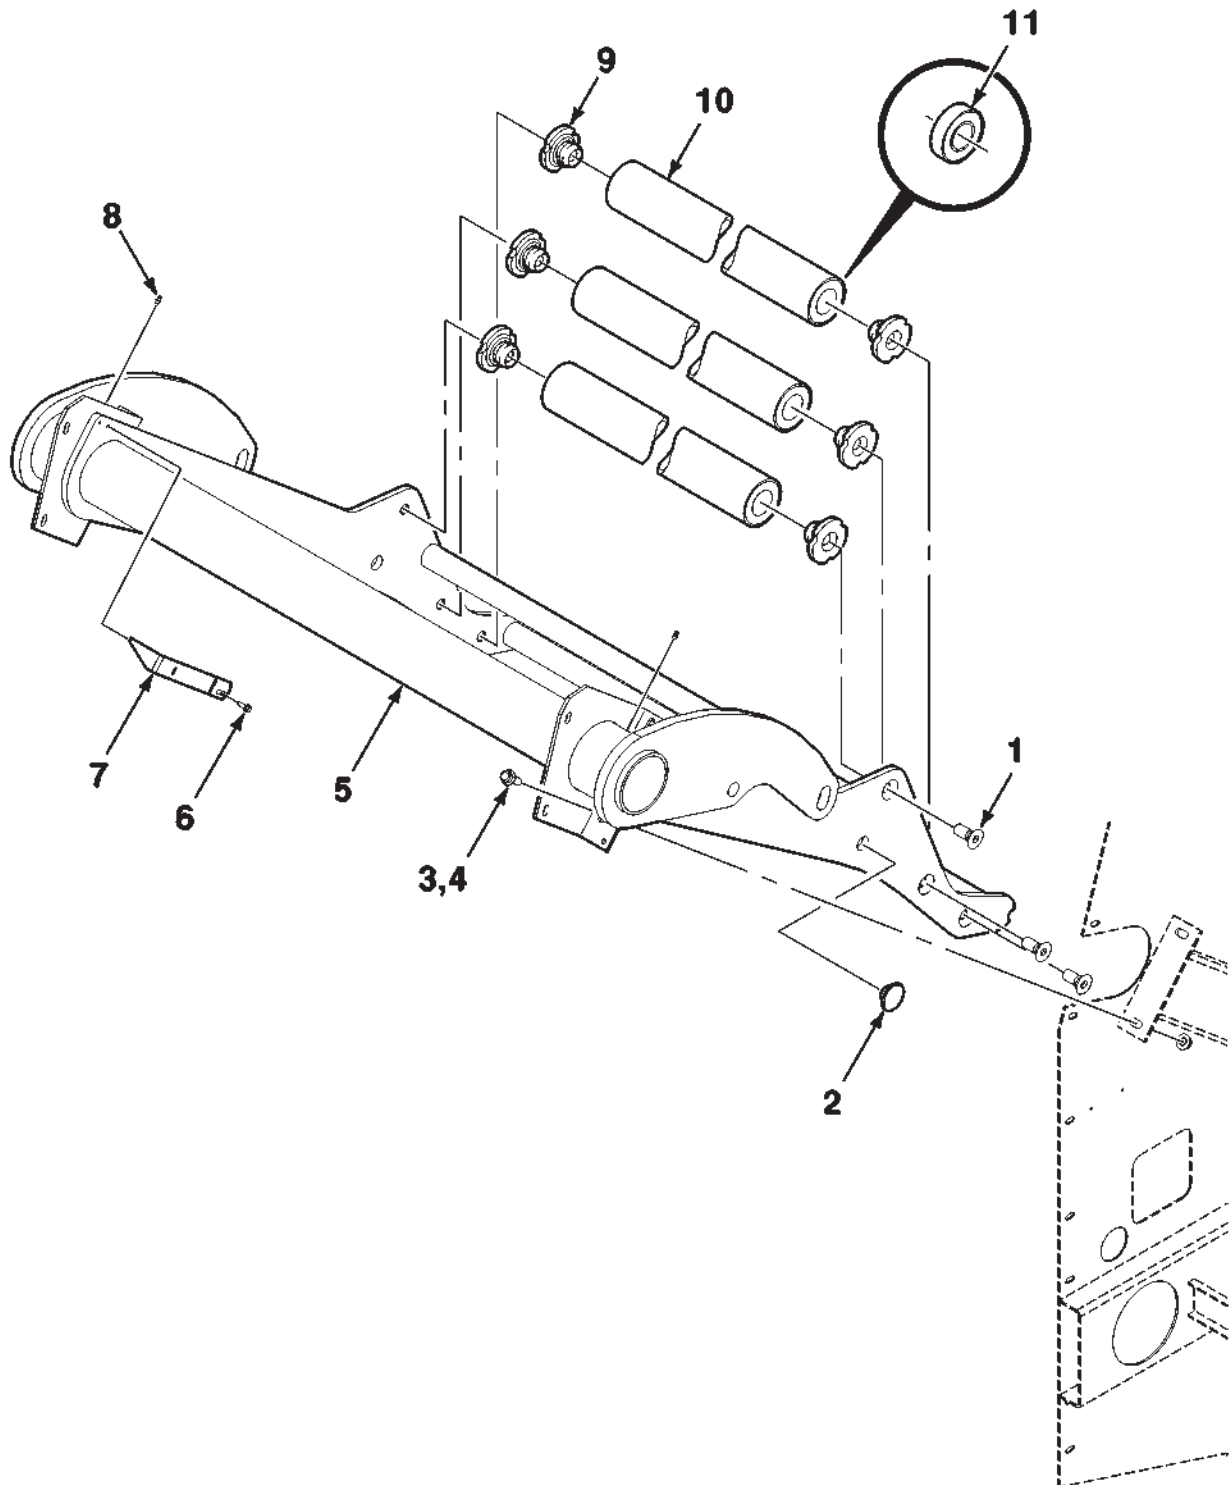

700160441-1
PR: t04g14h31c0019

BELTTENSIONER ROLLER

**1745 ROUND BALER
BALE FORMING**

61

BELT TENSIONER ROLLER

ITEM	NUMBER	QTY	DESCRIPTION
1	700707981	6	3/4-10 X 1-3/4 SCREW-COUNTERSUNK
2	700723238	2	GUIDE
3	700710984	4	1/2-13 X 1-1/4 SCREW-FLANGE GR8
4	Y704742	4	1/2-13 NUT-LOCK, FLANGE GR/G
5	700162983P	1	TENSION ARM WA
6	7883275	2	1/4-20 X 3/4 SCREW-FLANGE
7	700160615	1	POINTER-BALE SIZE
8	70923219	2	1/4-28 ZERK
9	700100927	6	HUB
10	700107934	3	ROLLER ASSEMBLY (Includes Item 11)
11	8050825	6	BEARING