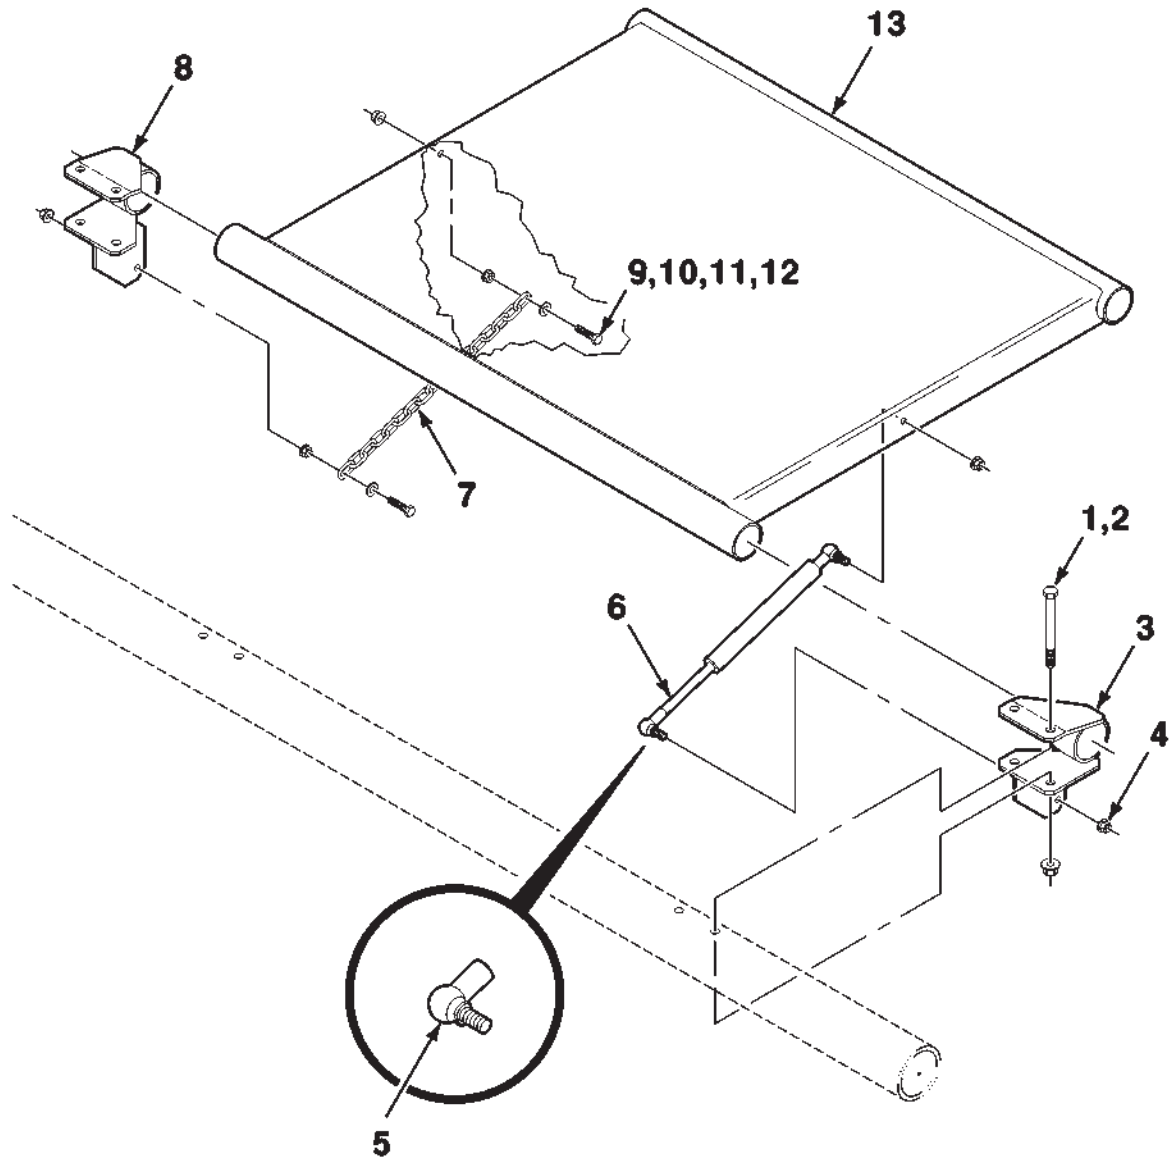

700951056-0
PR: t04g14h31c0043

BALE RAMP KIT
(BK51091 BALE RAMP KIT)

1745 ROUND BALER
DECALS AND KITS

113

BALE RAMP KIT
(BK51091 BALE RAMP KIT)

ITEM	NUMBER	QTY	DESCRIPTION
-	BK51091	1	BALE RAMP KIT (WHOLEGOODS ONLY)
1	70920272	4	1/2-13 X 5 CAPSCREW
2	Y704742	4	1/2-13 NUT-LOCK, FLANGE GR/G
3	700160684B	1	SUPPORT WA-L
4	700711876	2	M10 X 1.5 NUT-LOCK, FLANGE CLASS 9
5	108036	2	14-28 BALL JOINT
6	107898	1	GAS SPRING (Includes Item 5)
7	1662543	1	CHAIN
8	700160685B	1	SUPPORT WA-R
9	70921974	2	3/8-16 X 1-1/2 CAPSCREW-FULL THREAD
10	Y705533	2	3/8 HARDENED PLAIN WASHER
11	704247	2	3/8-16 NUT-LOCK, FLANGE
12	Y704734	2	3/8-16 NUT-LOCK, FLANGE GR/G
13	700160462	1	RAMP WA