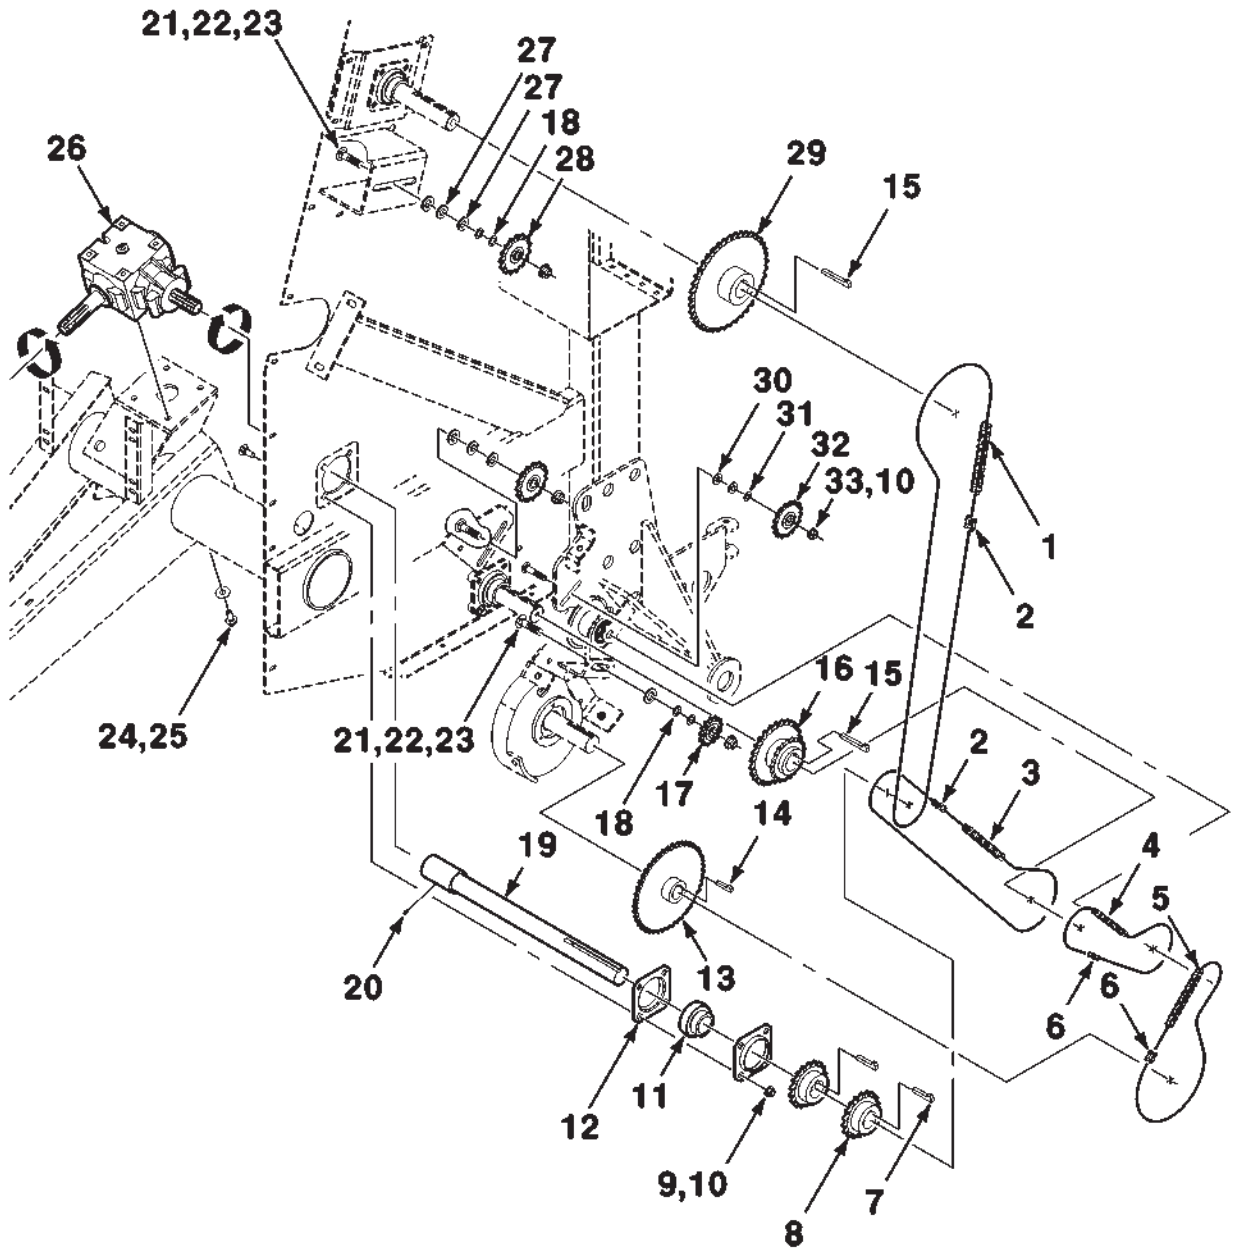

1745 ROUND BALER
DRIVES

DRIVE
(S.N. HP89101 AND LATER)

**1745 ROUND BALER
DRIVES**

13

**DRIVE
(S.N. HP89101 AND LATER)**

ITEM	NUMBER	QTY	DESCRIPTION
1	700724672	1	CHAIN-ROLLER, No. 60 (147 Pitches)
1	70921050	1	CHAIN-ROLLER, No. 60 (10 FOOT BULK)
2	70914584	2	LINK-CONNECTOR, No. 60 R/C
3	847293	1	CHAIN-ROLLER, No. 60 (103 Pitches)
3	70921050	1	CHAIN-ROLLER, No. 60 (10 FOOT BULK)
4	700726803	1	CHAIN-ROLLER, No. 50 (61 Pitches)
4	70921049	1	CHAIN-ROLLER, No. 50 (10 FOOT BULK)
5	700721435	1	CHAIN-ROLLER, No. 50 (65 Pitches)
5	70921049	1	CHAIN-ROLLER, No. 50 (10 FOOT BULK)
6	70913682	2	LINK-CONNECTOR, No. 50 R/C
7	761429	2	3/8 X 2 KEY-GIB
8	700160593	2	SPROCKET WA-60B18 TOOTH
9	68619	4	1/2-13 X 1-1/4 BOLT-CARRIAGE
10	Y704742	5	1/2-13 NUT-LOCK, FLANGE GR/G
11	51318	1	BEARING-SPHERICAL
12	71130258	2	FLANGE-BEARING
13	6284046	1	SPROCKET-50B45 TOOTH
14	761213	1	5/16 X 1-1/2 KEY-GIB
15	61705	2	3/8 X 3 KEY-GIB
16	700160594	1	SPROCKET WA-DOUBLE, 60P26 TOOTH AND 50P21 TOOTH
17	BA5282	1	SPROCKET-IDLER, 50-13 TOOTH
18	52175	4	5/8 X 18 GAUGE BUSHING-NARROW
19	700160599	1	SHAFT WA
20	70923219	1	1/4-28 ZERK
21	70926694	3	5/8-11 X 2-1/2 BOLT-CARRIAGE
22	Y705566	3	3/4 HARDENED PLAIN WASHER
23	700703922	3	5/8-11 NUT-LOCK, FLANGE GR/G
24	700710984	4	1/2-13 X 1-1/4 SCREW-FLANGE GR8
25	700711557	4	1/2 HARDENED WIDE PLAIN WASHER
26	700722701	1	GEARBOX ASSEMBLY
27	Y705582	4	5/8 HARDENED PLAIN WASHER
28	71378873	2	SPROCKET-IDLER 60-15 TOOTH
29	6867634	1	SPROCKET WA-60B41 TOOTH
30	705541	2	1/2 HARDENED PLAIN WASHER
31	52167	1	1/2 X 18 GAUGE BUSHING-NARROW
32	47142	1	SPROCKET-IDLER, 50-17 TOOTH
33	70927493	1	1/2-13 X 2-1/2 BOLT-CARRIAGE

700160439-2
PR: t05f16g50d0002