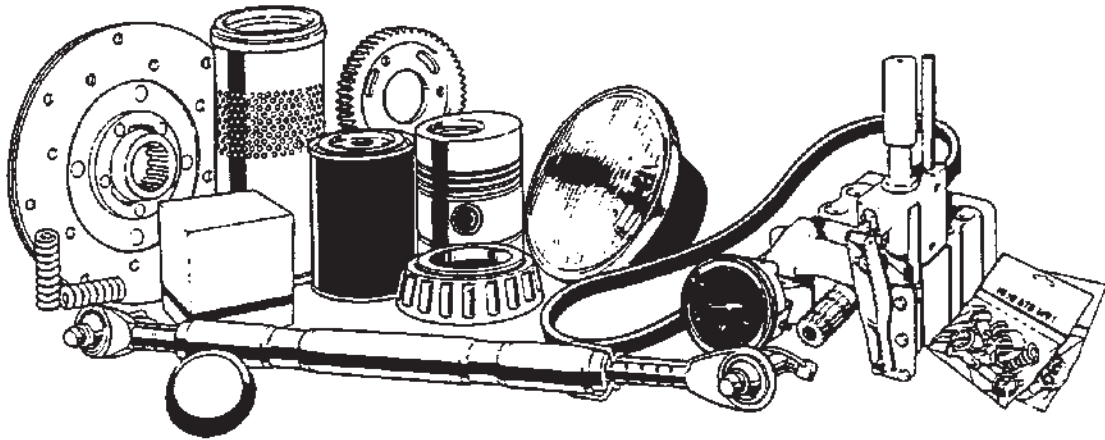

RECOMMENDED DEALER STOCK

RECOMMENDED DEALER'S STOCK