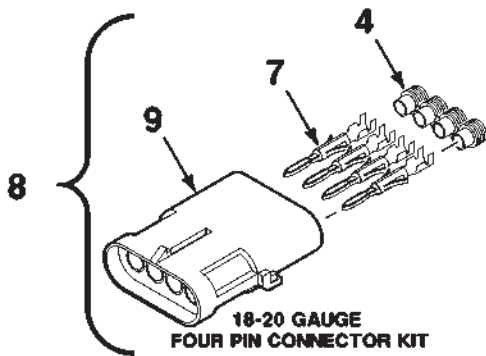

ELECTRICAL HARNESS SERVICE PARTS-Cont.

1745 ROUND BALER
ELECTRICAL

49

ELECTRICAL HARNESS SERVICE PARTS-Cont.

ITEM	NUMBER	QTY	DESCRIPTION
1	700706999	AR	KIT-HARNESS REPAIR, 2 SOCKET, FEMALE, 18-20 GAUGE (Includes Items 2, 3 and 4)
2	700708761	AR	CONNECTOR-TOWER, 2 SOCKET, FEMALE
3	700708760	AR	SOCKET-FEMALE (18-20 GAUGE)
4	700706400	AR	SEAL (18-20 GAUGE)
5	700708753	AR	KIT-HARNESS REPAIR, 2 PIN, MALE (Includes Items 4, 6 and 7)
6	700706399	AR	CONNECTOR-SHROUD, 2 PIN, MALE
7	700706401	AR	PIN-MALE (18-20 GAUGE)
8	700709354	AR	KIT-HARNESS REPAIR, 4 PIN, SHROUD, MALE (Includes Item 4, 7 and 9)
9	700708964	AR	CONNECTOR-SHROUD, 4 PIN, MALE
10	700718613	AR	KIT-HARNESS REPAIR, 6 PIN, MALE (Includes Item 4, 7 and 11)
11	700718638	AR	CONNECTOR-6 PIN, MALE
12	700718614	AR	KIT-HARNESS REPAIR, 6 SOCKET, FEMALE (Includes Item 3, 4 and 13)
13	700718581	AR	CONNECTOR-6 SOCKET, FEMALE
14	700707002	AR	KIT-HARNESS REPAIR, 4 SOCKET, FEMALE (Includes Item 3, 4 and 15)
15	700708963	AR	CONNECTOR-TOWER, 4 SOCKET, FEMALE

700718087-2
PR: t05f16g50d0009