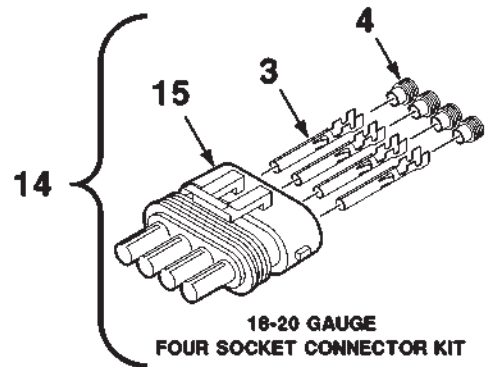

ELECTRICAL HARNESS SERVICE PARTS-Cont.

1745 ROUND BALER
ELECTRICAL

49

ELECTRICAL HARNESS SERVICE PARTS-Cont.

ITEM	NUMBER	QTY	DESCRIPTION
1	700706999	AR	KIT-HARNESS REPAIR, 2 SOCKET, FEMALE, 18-20 GAUGE (Includes Items 2, 3 and 4)
2	700708761	AR	CONNECTOR-TOWER, 2 SOCKET, FEMALE
3	700708760	AR	SOCKET-FEMALE (18-20 GAUGE)
4	700706400	AR	SEAL (18-20 GAUGE)
5	700708753	AR	KIT-HARNESS REPAIR, 2 PIN, MALE (Includes Items 4, 6 and 7)
6	700706399	AR	CONNECTOR-SHROUD, 2 PIN, MALE
7	700706401	AR	PIN-MALE (18-20 GAUGE)
8	700709354	AR	KIT-HARNESS REPAIR, 4 PIN, SHROUD, MALE (Includes Item 4, 7 and 9)
9	700708964	AR	CONNECTOR-SHROUD, 4 PIN, MALE
10	700718613	AR	KIT-HARNESS REPAIR, 6 PIN, MALE (Includes Item 4, 7 and 11)
11	700718638	AR	CONNECTOR-6 PIN, MALE
12	700718614	AR	KIT-HARNESS REPAIR, 6 SOCKET, FEMALE (Includes Item 3, 4 and 13)
13	700718581	AR	CONNECTOR-6 SOCKET, FEMALE
14	700707002	AR	KIT-HARNESS REPAIR, 4 SOCKET, FEMALE (Includes Item 3, 4 and 15)
15	700708963	AR	CONNECTOR-TOWER, 4 SOCKET, FEMALE

700718087-2
PR: t05f16g50d0009