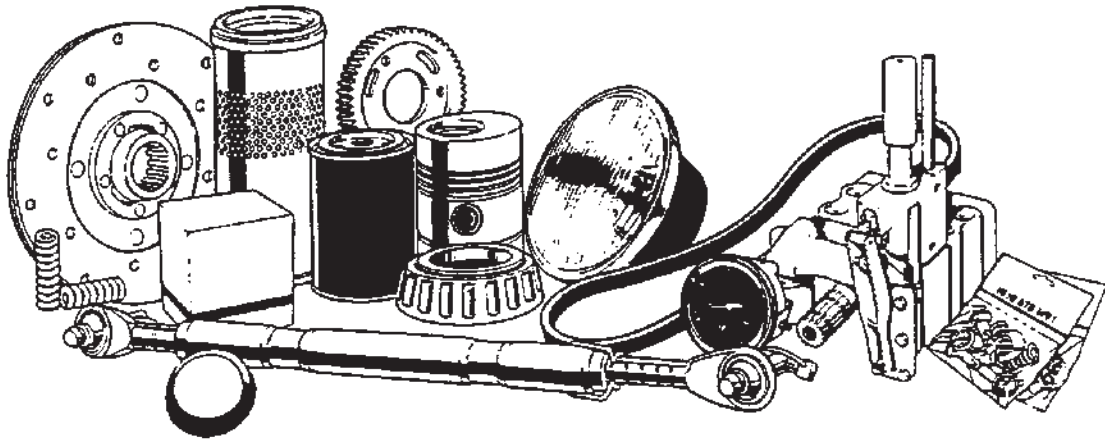

**1745 ROUND BALER
DECALS AND KITS**

127

**STARTING ROLL SCRAPER KIT
(BK51159 STARTING ROLL SCRAPER KIT)**

ITEM	NUMBER	QTY	DESCRIPTION
-	BK51159	1	STARTING ROLL SCRAPER KIT (WHOLEGOODS ONLY)
1	70922786	4	3/8-16 X 1 BOLT-CARRIAGE
2	Y704734	4	3/8-16 NUT-LOCK, FLANGE GR/G
3	700160494	1	SCRAPER WA-STARTING ROLL
4	7883382	1	3/8-16 X 1 SCREW-FLANGE
5	700711238	1	3/8-16 NUT-FLANGE GR8

700953366-0
PR: t05f16g50d0020

RECOMMENDED DEALER STOCK

RECOMMENDED DEALER'S STOCK