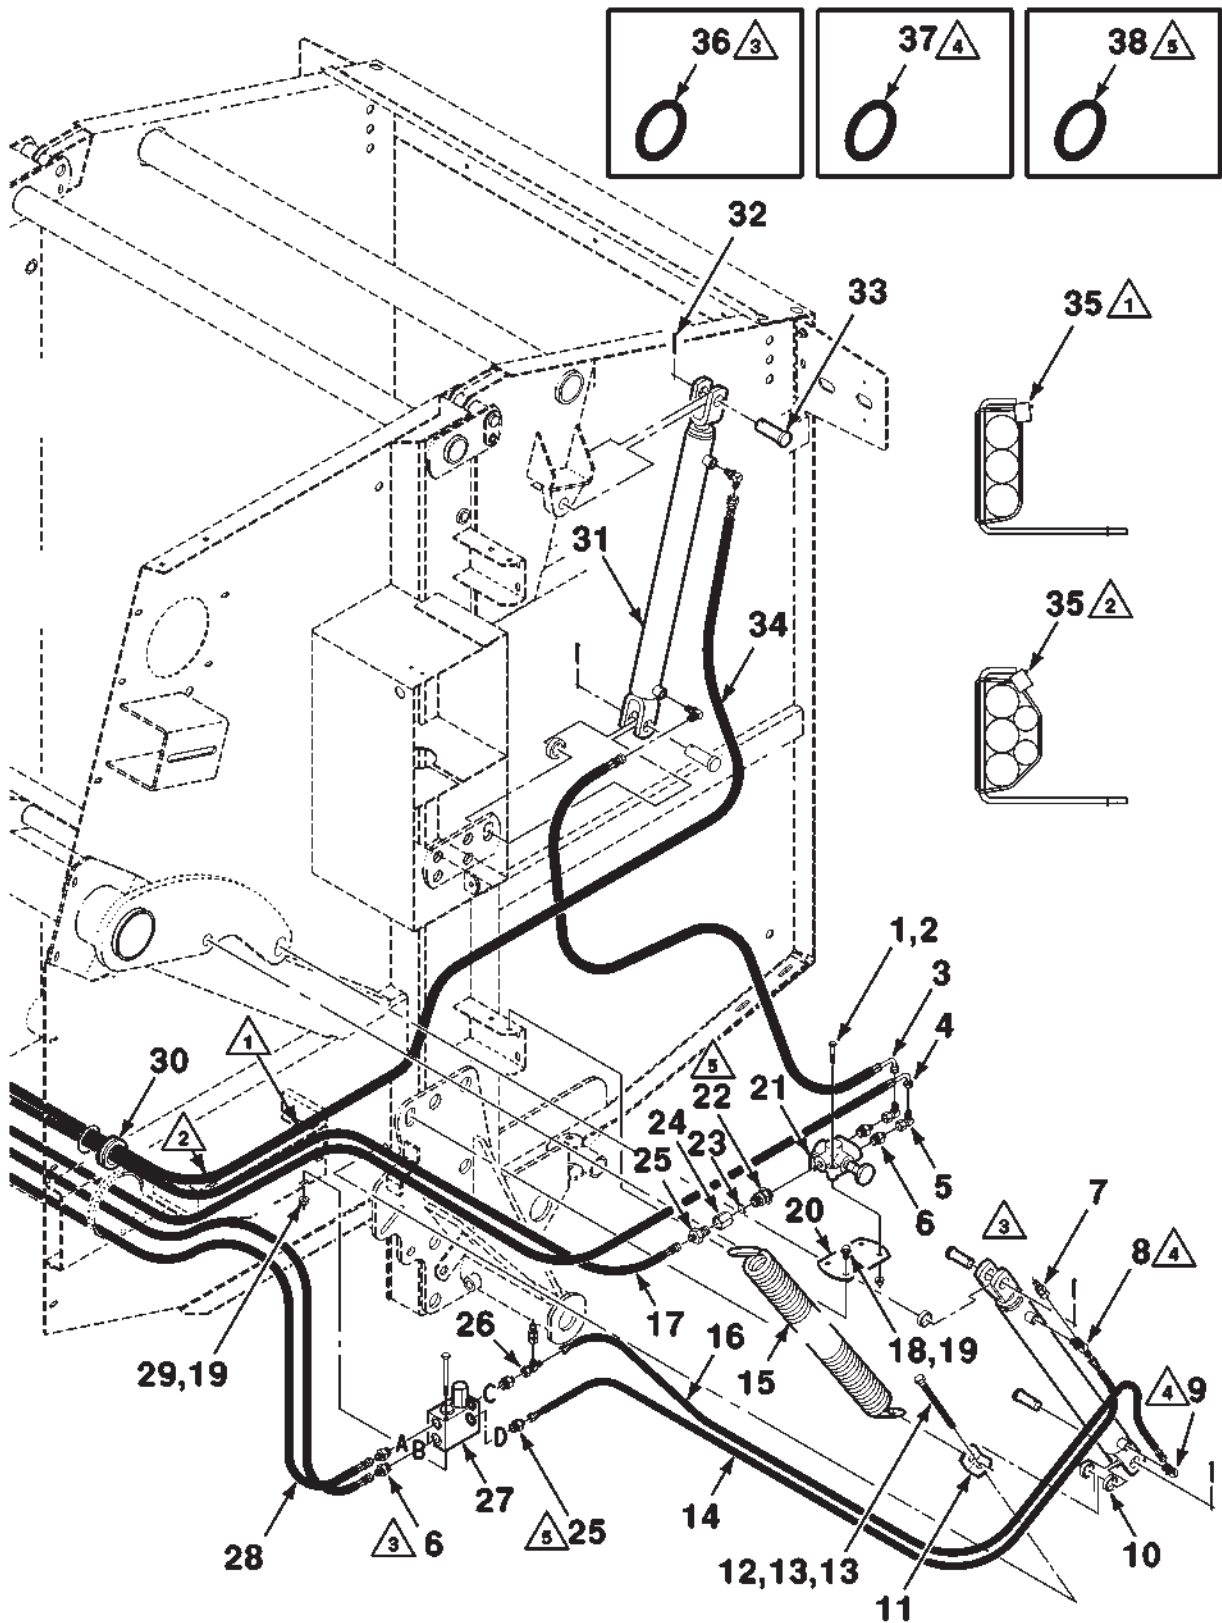

700114345-0
PR: t04g14h31c0030

1745 ROUND BALER
HYDRAULICS

HYDRAULICS-LEFT

1745 ROUND BALER
HYDRAULICS

87

HYDRAULICS-LEFT

ITEM	NUMBER	QTY	DESCRIPTION
1	70922127	2	5/16-18 X 1-3/4 CAPSCREW
2	Y704726	2	5/16-18 NUT-LOCK, FLANGE GR/G
3	700719110	1	HOSE-HYDRAULIC
4	700718470	1	HOSE-HYDRAULIC
5	70921013	2	9/16-18 X 9/16-18 X 90 Degree ELBOW
6	360202X91	4	9/16-18 X 3/4-16 CONNECTOR (Includes Item 36)
7	700722408	2	NIPPLE-DIAGNOSTIC
8	70923894	1	9/16-18 TEE-BRANCH (Includes Item 37)
9	70922523	3	9/16-18 X 9/16-18 X 90 Degree ELBOW (Includes Item 37)
10	379875	3	SPACER
11	700160679	1	SUPPORT
12	873513	1	1/2-13 X 6 CAPSCREW-FULL THREAD
13	704031	2	1/2-13 NUT
14	700719103	1	HOSE-HYDRAULIC
15	7058910	1	SPRING
16	700714820	1	HOSE-HYDRAULIC
17	700721398	1	HOSE-HYDRAULIC
18	7883374	2	3/8-16 X 3/4 SCREW-FLANGE
19	Y704734	4	3/8-16 NUT-LOCK, FLANGE GR/G
20	700160678	1	PLATE
21	700717995	1	VALVE ASSEMBLY-SHUTOFF
22	700717319	1	7/8-14 UNION (Includes Item 38)
23	700725079	1	ORIFICE-No. 10-.101
24	700152046	1	7/8-14 COUPLING
25	8746018	3	9/16-18 X 7/8-14 CONNECTOR (Includes Item 38)
26	70921297	1	9/16-18 TEE-RUN, SWIVEL
27	700721402	1	VALVE ASSEMBLY-TENSION
28	700721400	2	HOSE-HYDRAULIC
29	70921324	2	3/8-16 X 3-3/4 CAPSCREW
30	8027427	1	GROMMET
31	700715833	2	CYLINDER ASSEMBLY-HYDRAULIC
32	70918461	4	1/4 X 1-1/2 COTTER PIN
33	700710292	4	CLEVIS PIN-SPECIAL
34	700714822	1	HOSE-HYDRAULIC
35	70937133	2	TIE-HOSE
36	70921349	AR	.644 I.D. O-RING
37	70921885	AR	.468 I.D. O-RING
38	70921205	AR	.755 I.D. O-RING