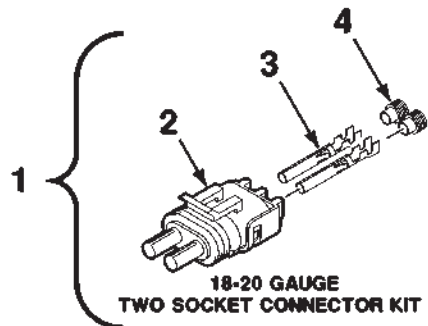

ELECTRICAL HARNESS SERVICE PARTS-Cont.

1745 ROUND BALER
ELECTRICAL

49

ELECTRICAL HARNESS SERVICE PARTS-Cont.

ITEM	NUMBER	QTY	DESCRIPTION
1	700706999	AR	KIT-HARNESS REPAIR, 2 SOCKET, FEMALE, 18-20 GAUGE (Includes Items 2, 3 and 4)
2	700708761	AR	CONNECTOR-TOWER, 2 SOCKET, FEMALE
3	700708760	AR	SOCKET-FEMALE (18-20 GAUGE)
4	700706400	AR	SEAL (18-20 GAUGE)
5	700708753	AR	KIT-HARNESS REPAIR, 2 PIN, MALE (Includes Items 4, 6 and 7)
6	700706399	AR	CONNECTOR-SHROUD, 2 PIN, MALE
7	700706401	AR	PIN-MALE (18-20 GAUGE)
8	700709354	AR	KIT-HARNESS REPAIR, 4 PIN, SHROUD, MALE (Includes Item 4, 7 and 9)
9	700708964	AR	CONNECTOR-SHROUD, 4 PIN, MALE
10	700718613	AR	KIT-HARNESS REPAIR, 6 PIN, MALE (Includes Item 4, 7 and 11)
11	700718638	AR	CONNECTOR-6 PIN, MALE
12	700718614	AR	KIT-HARNESS REPAIR, 6 SOCKET, FEMALE (Includes Item 3, 4 and 13)
13	700718581	AR	CONNECTOR-6 SOCKET, FEMALE
14	700707002	AR	KIT-HARNESS REPAIR, 4 SOCKET, FEMALE (Includes Item 3, 4 and 15)
15	700708963	AR	CONNECTOR-TOWER, 4 SOCKET, FEMALE

700718087-2
PR: t05f16g50d0009