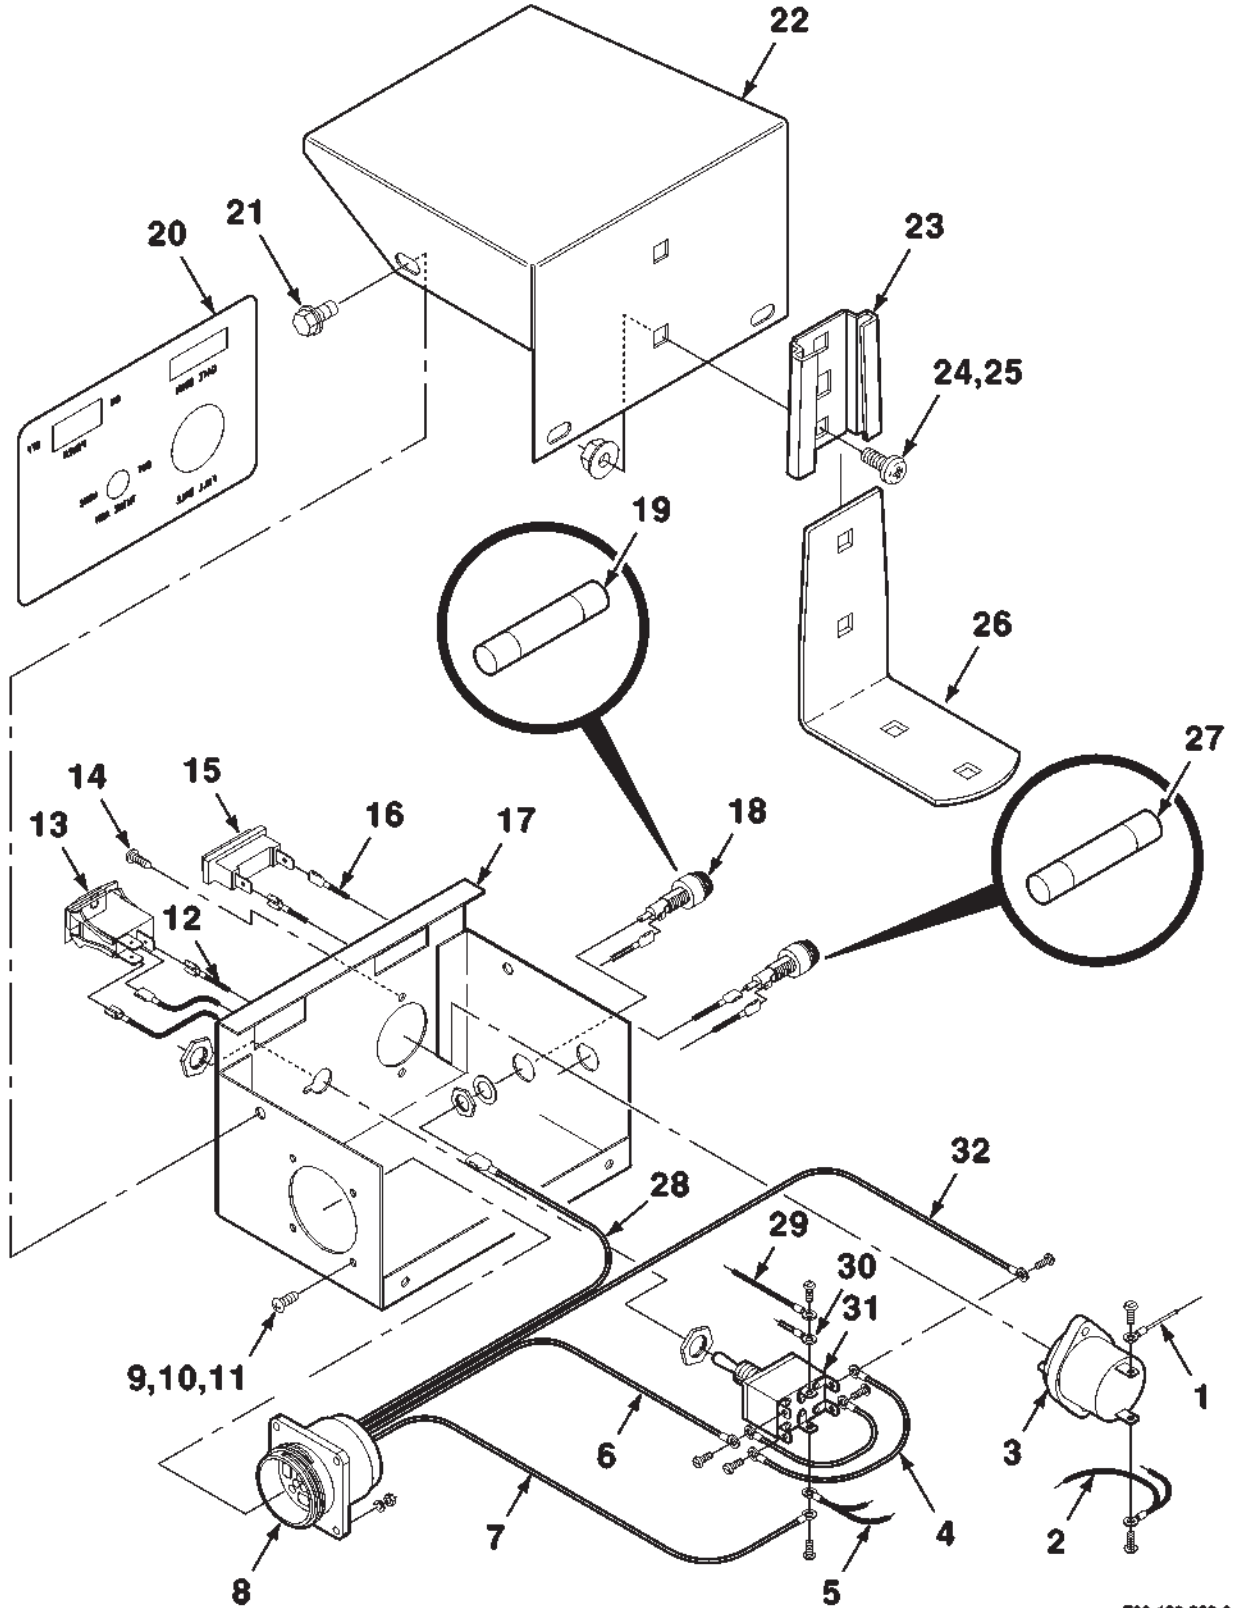

CONTROL BOX ASSEMBLY (UPGRADE)
(700162991 MONITOR CONTROL BOX ASSEMBLY)

**1745 ROUND BALER
DECALS AND KITS**

125

**CONTROL BOX ASSEMBLY (UPGRADE)
(700162991 MONITOR CONTROL BOX ASSEMBLY)**

ITEM	NUMBER	QTY	DESCRIPTION
-	700162991	1	MONITOR CONTROL BOX ASSEMBLY
1	700707709	1	WIRE-ELECTRICAL
2	700719243	1	WIRE-ELECTRICAL
3	700703984	1	INDICATOR-AUDIO
4	722355	2	WIRE-ELECTRICAL
5	700719242	1	WIRE-ELECTRICAL
6	700724073	1	WIRE-ELECTRICAL
7	700724071	1	WIRE-ELECTRICAL
8	700724115	1	RECEPTACLE-ELECTRICAL, 16-PIN
9	700707770	4	No. 4-40 X 3/8 SCREW GR60M
10	375140X1	4	No. 4 WASHER-SPRING
11	700701035	4	No. 4-40 NUT
12	700719707	1	WIRE-ELECTRICAL
13	700714799	1	SWITCH-POWER
14	700704212	2	No. 4-24 X 3/8 SPHTFTS
15	700707458	1	LAMP-INDICATOR, GREEN
16	700707753	1	WIRE-ELECTRICAL
17	700162992B	1	PANEL ASSEMBLY-MONITOR
18	7020480	2	HOLDER-FUSE
19	70931766	1	FUSE (30 AMP)
20	700719970	1	DECAL-MONITOR
21	70923188	4	1/4-20 X 1/2 SCREW-SELF TAPPING
22	700120398B	1	COVER-BOX
23	79001235	1	BRACKET-SOCKET
24	700701068	2	5/16-18 X 1/2 SCREW GR60M
25	70931277	2	5/16-18 NUT-LOCK, FLANGE
26	6866081B	1	BRACKET
27	70931769	1	FUSE (5 AMP)
28	700724072	1	WIRE-ELECTRICAL
29	700709262	1	WIRE-ELECTRICAL
30	700726013	1	WIRE-ELECTRICAL
31	7723372	1	SWITCH-DOUBLE POLE
32	700724074	1	WIRE-ELECTRICAL

700162989-2
PR: t05f16g50d0019