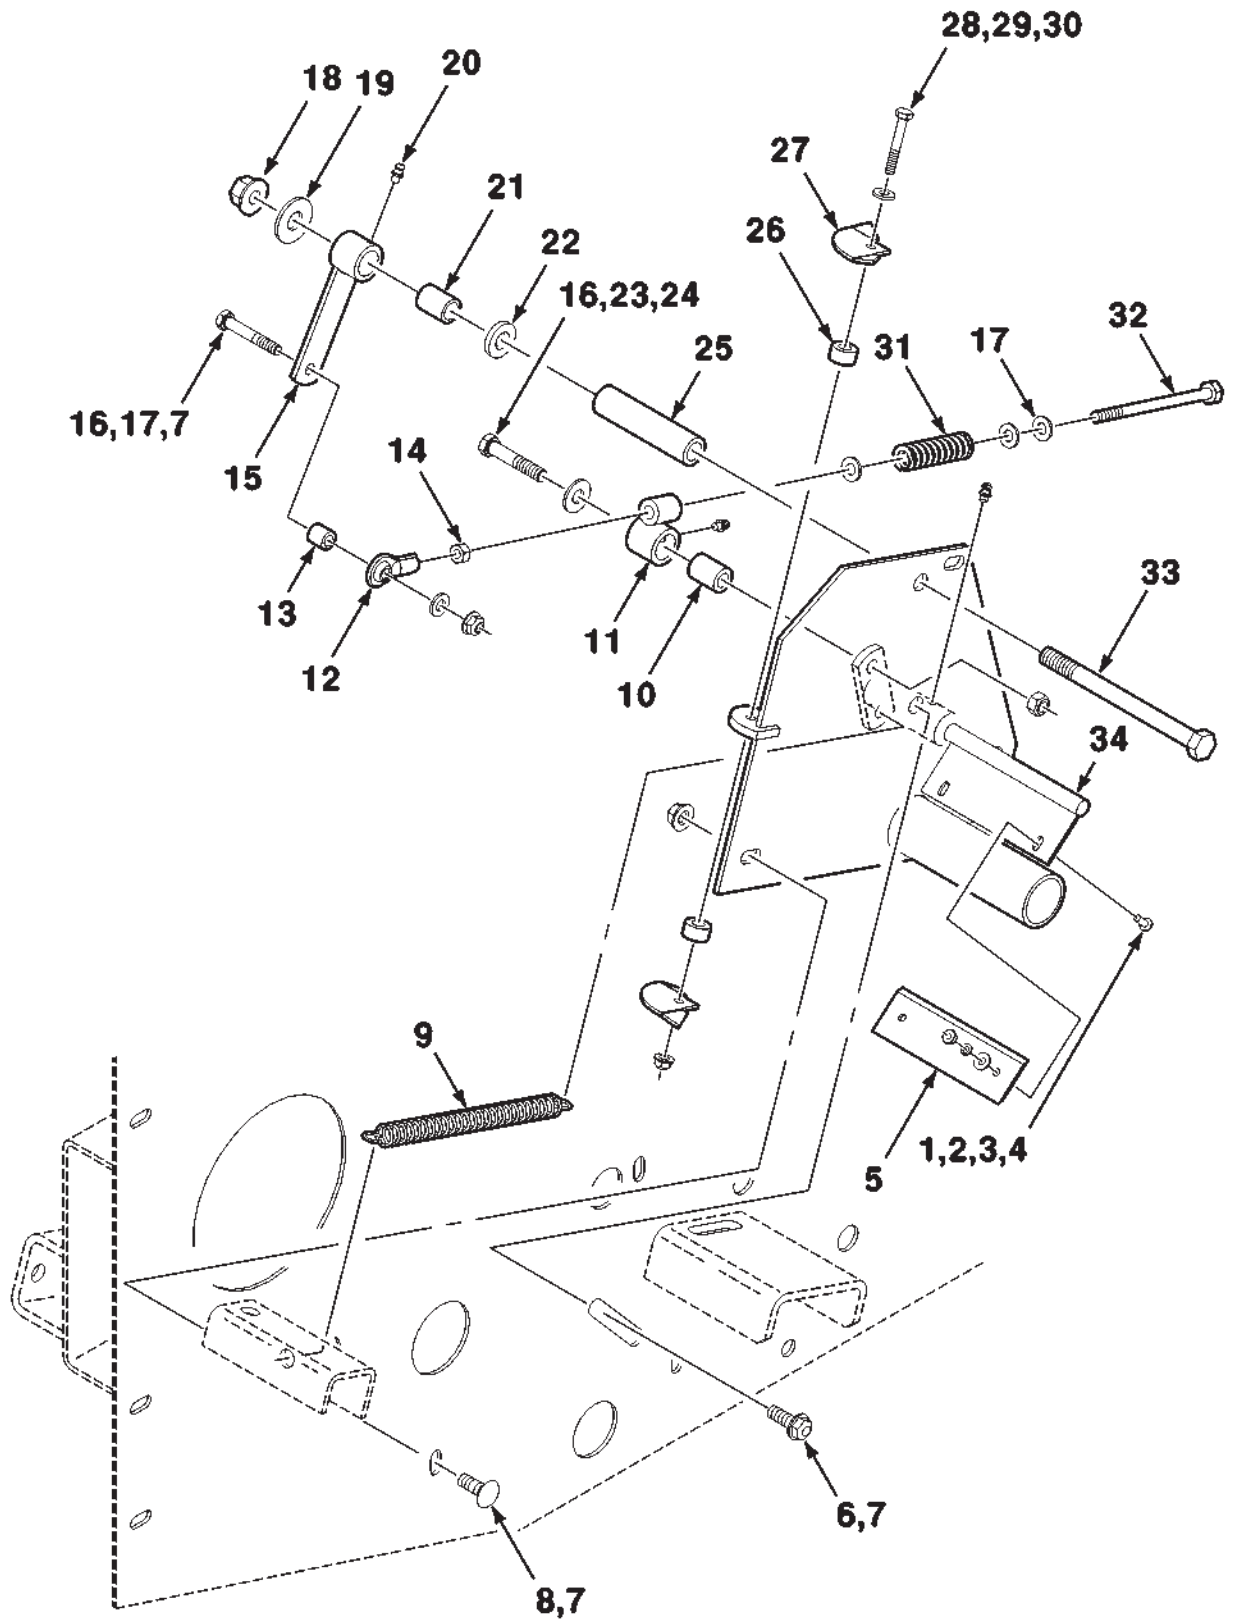

1745 ROUND BALER
BALE FORMING

TWINE CUTOFF

**1745 ROUND BALER
BALE FORMING**

71

TWINE CUTOFF

ITEM	NUMBER	QTY	DESCRIPTION
1	700700628	2	No. 10-24 X 1/2 SCREW GR60M
2	70917380	2	No. 10 PLAIN WASHER
3	705004	2	No. 10 WASHER-SPRING
4	Y704072	2	No. 10-24 NUT GR2
5	700710761	1	KNIFE-TWINE
6	7883382	1	3/8-16 X 1 SCREW-FLANGE
7	Y704734	5	3/8-16 NUT-LOCK, FLANGE GR/G
8	70922786	3	3/8-16 X 1 BOLT-CARRIAGE
9	758482	1	SPRING-EXTENSION
10	700160667	1	SPACER
11	700160455	1	TUBE WA
12	700722821	1	BEARING-RODEND
13	6501100	1	SPACER
14	70923434	1	3/8-24 NUT
15	700160454B	1	PIVOT WA
16	70923701	2	3/8-16 X 2 CAPSCREW
17	Y705533	4	3/8 HARDENED PLAIN WASHER
18	Y704742	1	1/2-13 NUT-LOCK, FLANGE GR/G
19	700711557	1	1/2 HARDENED WIDE PLAIN WASHER
20	70923219	3	1/4-28 ZERK
21	700160673	1	SPACER
22	705541	1	1/2 HARDENED PLAIN WASHER
23	700702916	1	3/8 HARDENED WIDE PLAIN WASHER
24	7704141	1	3/8-16 NUT-LOCK GR/B
25	700160674	1	SPACER
26	700160668	1	SPACER
27	700160669	2	GUIDE
28	70921962	1	1/4-20 X 1-3/4 CAPSCREW
29	353769X1	1	1/4 HARDENED PLAIN WASHER
30	1703354	1	1/4-20 NUT-LOCK, FLANGE GR/G
31	700721452	1	SPRING-COMPRESSION
32	700722824	1	3/8-24 X 5 CAPSCREW
33	70921359	1	1/2-13 X 6 CAPSCREW
34	700160651	1	MOUNT WA (S.N. HN89101 thru HP89100)
34	700162995	1	MOUNT WA (S.N. HP89101 and Later)

700160446-0
PR: t04g14h31c0024