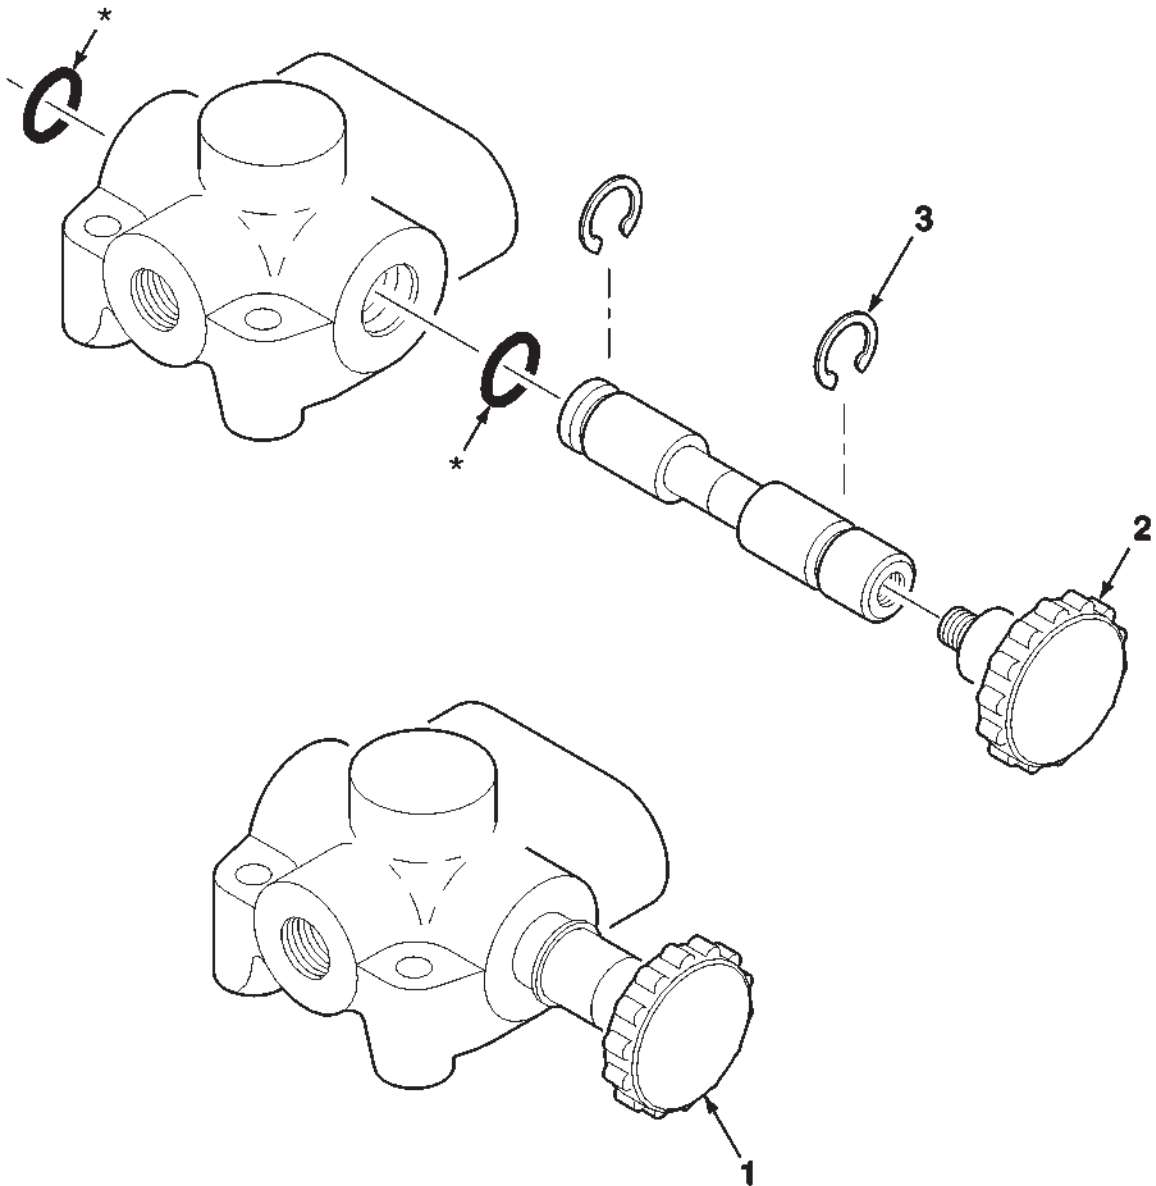

HYDRAULIC SHUTOFF VALVE ASM. (TAILGATE)
(700717995 HYDRAULIC SHUTOFF VALVE ASM.)

4 SEAL KIT

1745 ROUND BALER
HYDRAULICS

93

HYDRAULIC SHUTOFF VALVE ASM. (TAILGATE)
(700717995 HYDRAULIC SHUTOFF VALVE ASM.)

ITEM	NUMBER	QTY	DESCRIPTION
1	700717995	1	HYDRAULIC SHUTOFF VALVE ASM.
2	700712911	1	KNOB
3	700704943	2	RING-RETAINER
4	700704366	1	SEAL KIT (Includes Items Marked with Asterisk *)

700717995-0
PR: t04g14h31c0034