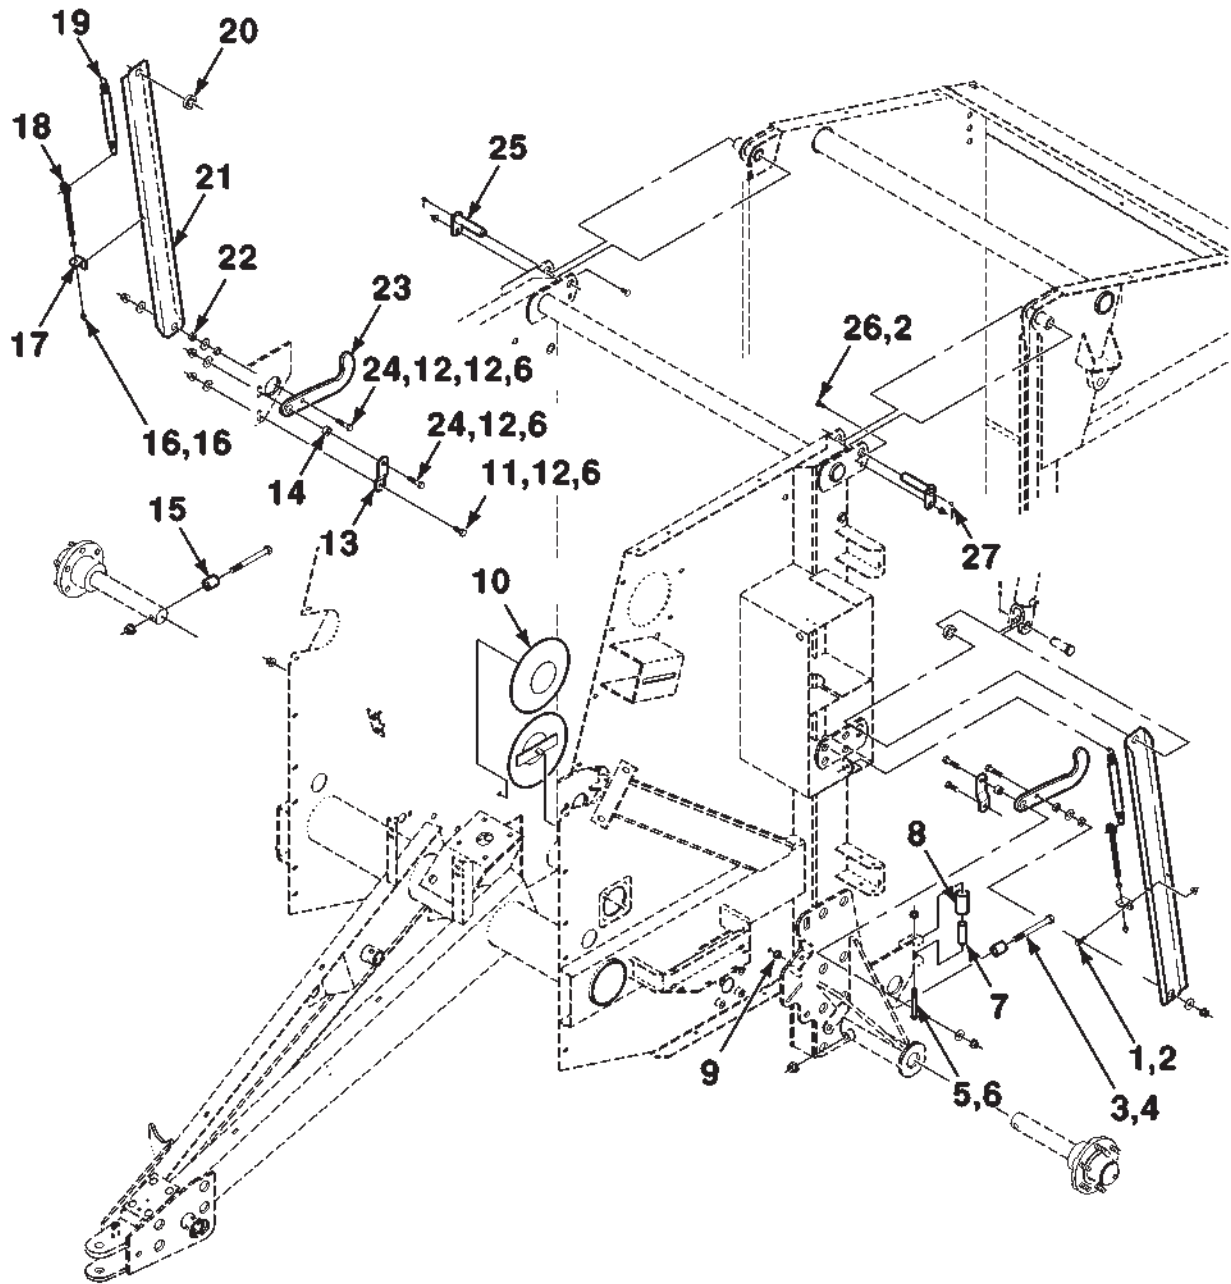

1745 ROUND BALER
TAILGATE

TAILGATE LATCH

1745 ROUND BALER
TAILGATE

51

TAILGATE LATCH

ITEM	NUMBER	QTY	DESCRIPTION
1	7883382	2	3/8-16 X 1 SCREW-FLANGE
2	Y704734	4	3/8-16 NUT-LOCK, FLANGE GR/G
3	7771017	2	5/8-11 X 6 CAPSCREW
4	700703922	2	5/8-11 NUT-LOCK, FLANGE GR/G
5	70923502	2	1/2-13 X 4 CAPSCREW
6	Y704742	8	1/2-13 NUT-LOCK, FLANGE GR/G
7	6250351M	2	SPACER
8	700159563	2	TUBE-ROLLER
9	700714586	2	1/2-13 NUT-FLANGE GR8
10	700160452	2	DISK WA
11	70921176	2	1/2-13 X 1-1/4 CAPSCREW
12	700711557	8	1/2 HARDENED WIDE PLAIN WASHER
13	Y700153741	2	STRAP
14	6812358	2	SPACER
15	300830	2	SPACER
16	70916950	4	3/8-16 NUT
17	700160591	2	CLIP
18	766394	2	DRAWBOLT-FULL THREAD
19	58859	2	SPRING-EXTENSION
20	700120629M	2	SPACER
21	700162986P	2	LINK-LATCH
22	296038	4	SPACER
23	700132511	2	LATCH
24	70921024	4	1/2-13 X 2 CAPSCREW
25	700160588	2	PIN WA
26	70922786	2	3/8-16 X 1 BOLT-CARRIAGE
27	77057	2	1/4-28 X 90 Degree ZERK

700160437-0
PR: t04g14h31c0016