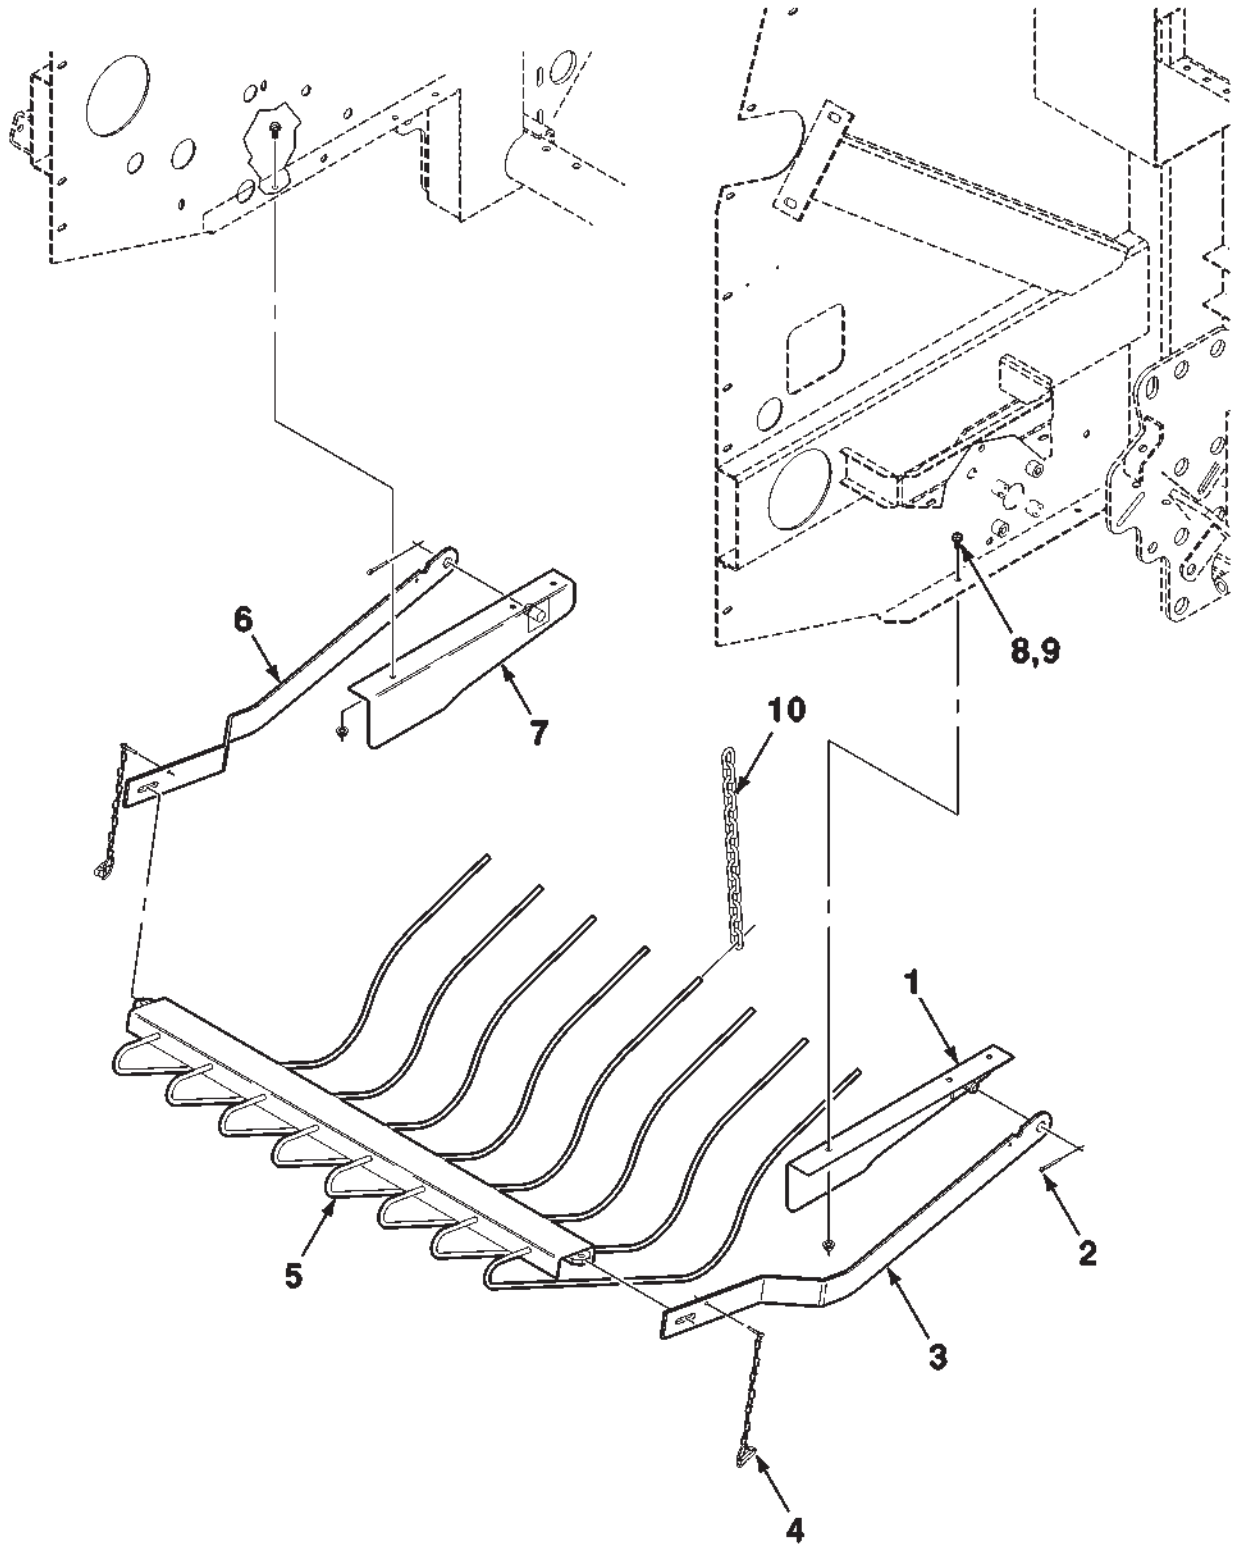

WINDGUARD MOUNTING

1745 ROUND BALER
PICKUP

27

WINDGUARD MOUNTING

ITEM	NUMBER	QTY	DESCRIPTION
1	700160489P	1	SUPPORT WA-LEFT
2	932036	2	3/16 X 1-1/2 COTTER PIN
3	700162984P	1	SUPPORT-LEFT
4	Y63768	2	PIN-KLIK W/CHAIN
5	700160821P	1	WINDGUARD WA
6	700162985P	1	SUPPORT-RIGHT
7	700160490P	1	SUPPORT WA-RIGHT
8	7883374	6	3/8-16 X 3/4 SCREW-FLANGE
9	Y704734	6	3/8-16 NUT-LOCK, FLANGE GR/G
10	6559876	1	CHAIN

700160444-0
PR: t05f16g50d0003