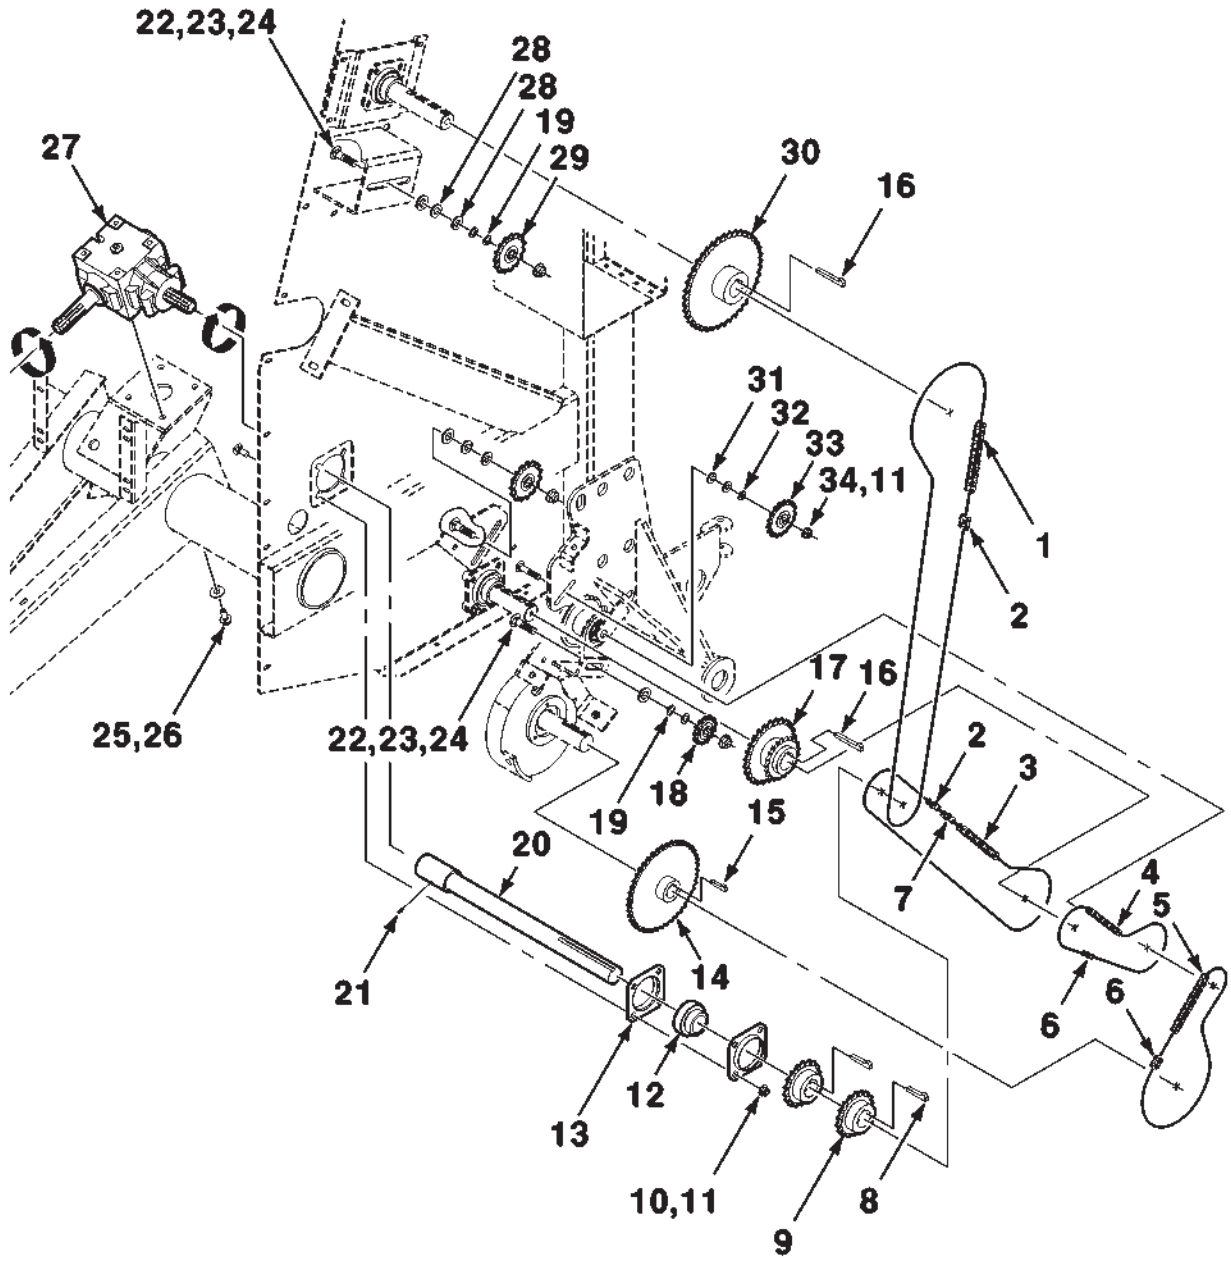

1745 ROUND BALER
DRIVES

DRIVE
(S.N. HN89101 THRU HP89100)

**1745 ROUND BALER
DRIVES**

11

**DRIVE
(S.N. HN89101 THRU HP89100)**

ITEM	NUMBER	QTY	DESCRIPTION
1	700718641	1	CHAIN-ROLLER, No. 60 (143 Pitches)
1	70921050	1	CHAIN-ROLLER, No. 60 (10 FOOT BULK)
2	70914584	2	LINK-CONNECTOR, No. 60 R/C
3	700721436	1	CHAIN-ROLLER, No. 60 (100 Pitches)
3	70921050	1	CHAIN-ROLLER, No. 60 (10 FOOT BULK)
4	700721435	1	CHAIN-ROLLER, No. 50 (65 Pitches)
4	70921049	1	CHAIN-ROLLER, No. 50 (10 FOOT BULK)
5	700726803	1	CHAIN-ROLLER, No. 50 (61 Pitches)
5	70921049	1	CHAIN-ROLLER, No. 50 (10 FOOT BULK)
6	70913682	2	LINK-CONNECTOR, No. 50 R/C
7	70916790	1	LINK-OFFSET, No. 60 R/C
8	761429	2	3/8 X 2 KEY-GIB
9	700160593	2	SPROCKET WA-60B18 TOOTH
10	68619	4	1/2-13 X 1-1/4 BOLT-CARRIAGE
11	Y704742	5	1/2-13 NUT-LOCK, FLANGE GR/G
12	51318	1	BEARING-SPHERICAL
13	71130258	2	FLANGE-BEARING
14	6284046	1	SPROCKET-50B45 TOOTH
15	761213	1	5/16 X 1-1/2 KEY-GIB
16	61705	2	3/8 X 3 KEY-GIB
17	700160594	1	SPROCKET WA-DOUBLE, 60P26 TOOTH AND 50P21 TOOTH
18	BA5282	1	SPROCKET-IDLER, 50-13 TOOTH
19	52175	4	5/8 X 18 GAUGE BUSHING-NARROW
20	700160599	1	SHAFT WA
21	70923219	1	1/4-28 ZERK
22	70926694	3	5/8-11 X 2-1/2 BOLT-CARRIAGE
23	Y705566	3	3/4 HARDENED PLAIN WASHER
24	700703922	3	5/8-11 NUT-LOCK, FLANGE GR/G
25	700710984	4	1/2-13 X 1-1/4 SCREW-FLANGE GR8
26	700711557	4	1/2 HARDENED WIDE PLAIN WASHER
27	700722701	1	GEARBOX ASSEMBLY
28	Y705582	4	5/8 HARDENED PLAIN WASHER
29	71378873	2	SPROCKET-IDLER 60-15 TOOTH
30	6867634	1	SPROCKET WA-60B41 TOOTH
31	705541	2	1/2 HARDENED PLAIN WASHER
32	52167	1	1/2 X 18 GAUGE BUSHING-NARROW
33	47142	1	SPROCKET-IDLER, 50-17 TOOTH
34	70927493	1	1/2-13 X 2-1/2 BOLT-CARRIAGE

700160439-1
PR: t05f16g50d0001