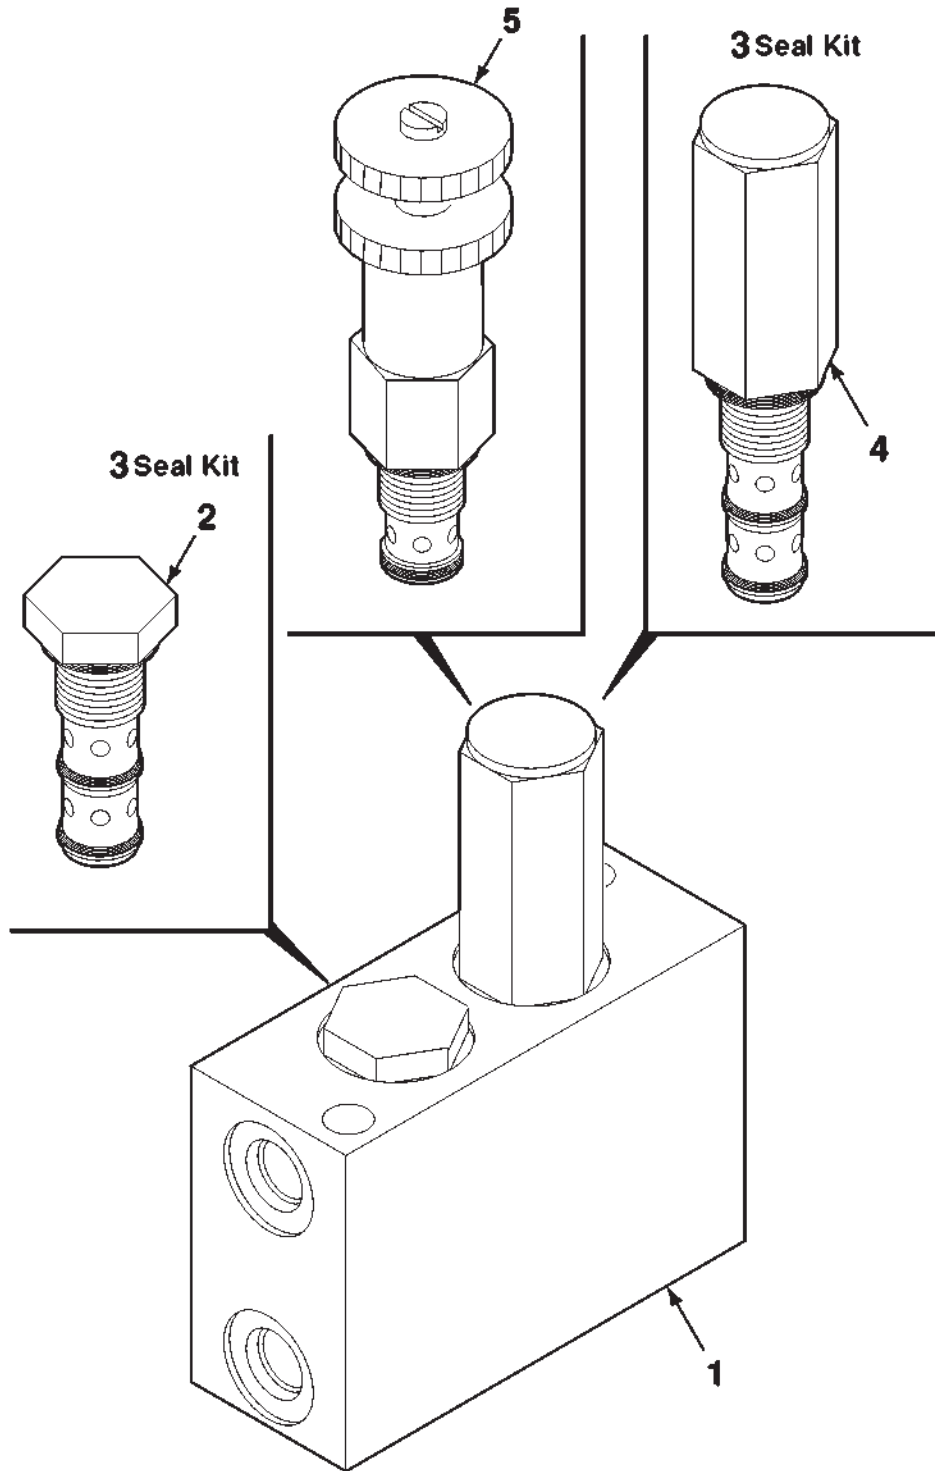

BALE TENSION VALVE ASSEMBLY
(700721402 VALVE ASSEMBLY-BALE TENSION)

1745 ROUND BALER
HYDRAULICS

95

BALE TENSION VALVE ASSEMBLY
(700721402 VALVE ASSEMBLY-BALE TENSION)

ITEM	NUMBER	QTY	DESCRIPTION
1	700721402	1	VALVE ASSEMBLY-BALE TENSION
2	700720915	1	P.O. CHECK VALVE
3	700715929	2	SEAL KIT
4	700721680	1	RELIEF VALVE
5	700724299	1	VALVE-RELIEF, ADJUSTABLE (OPTIONAL)

700721402-0
PR: t04g14h31c0035