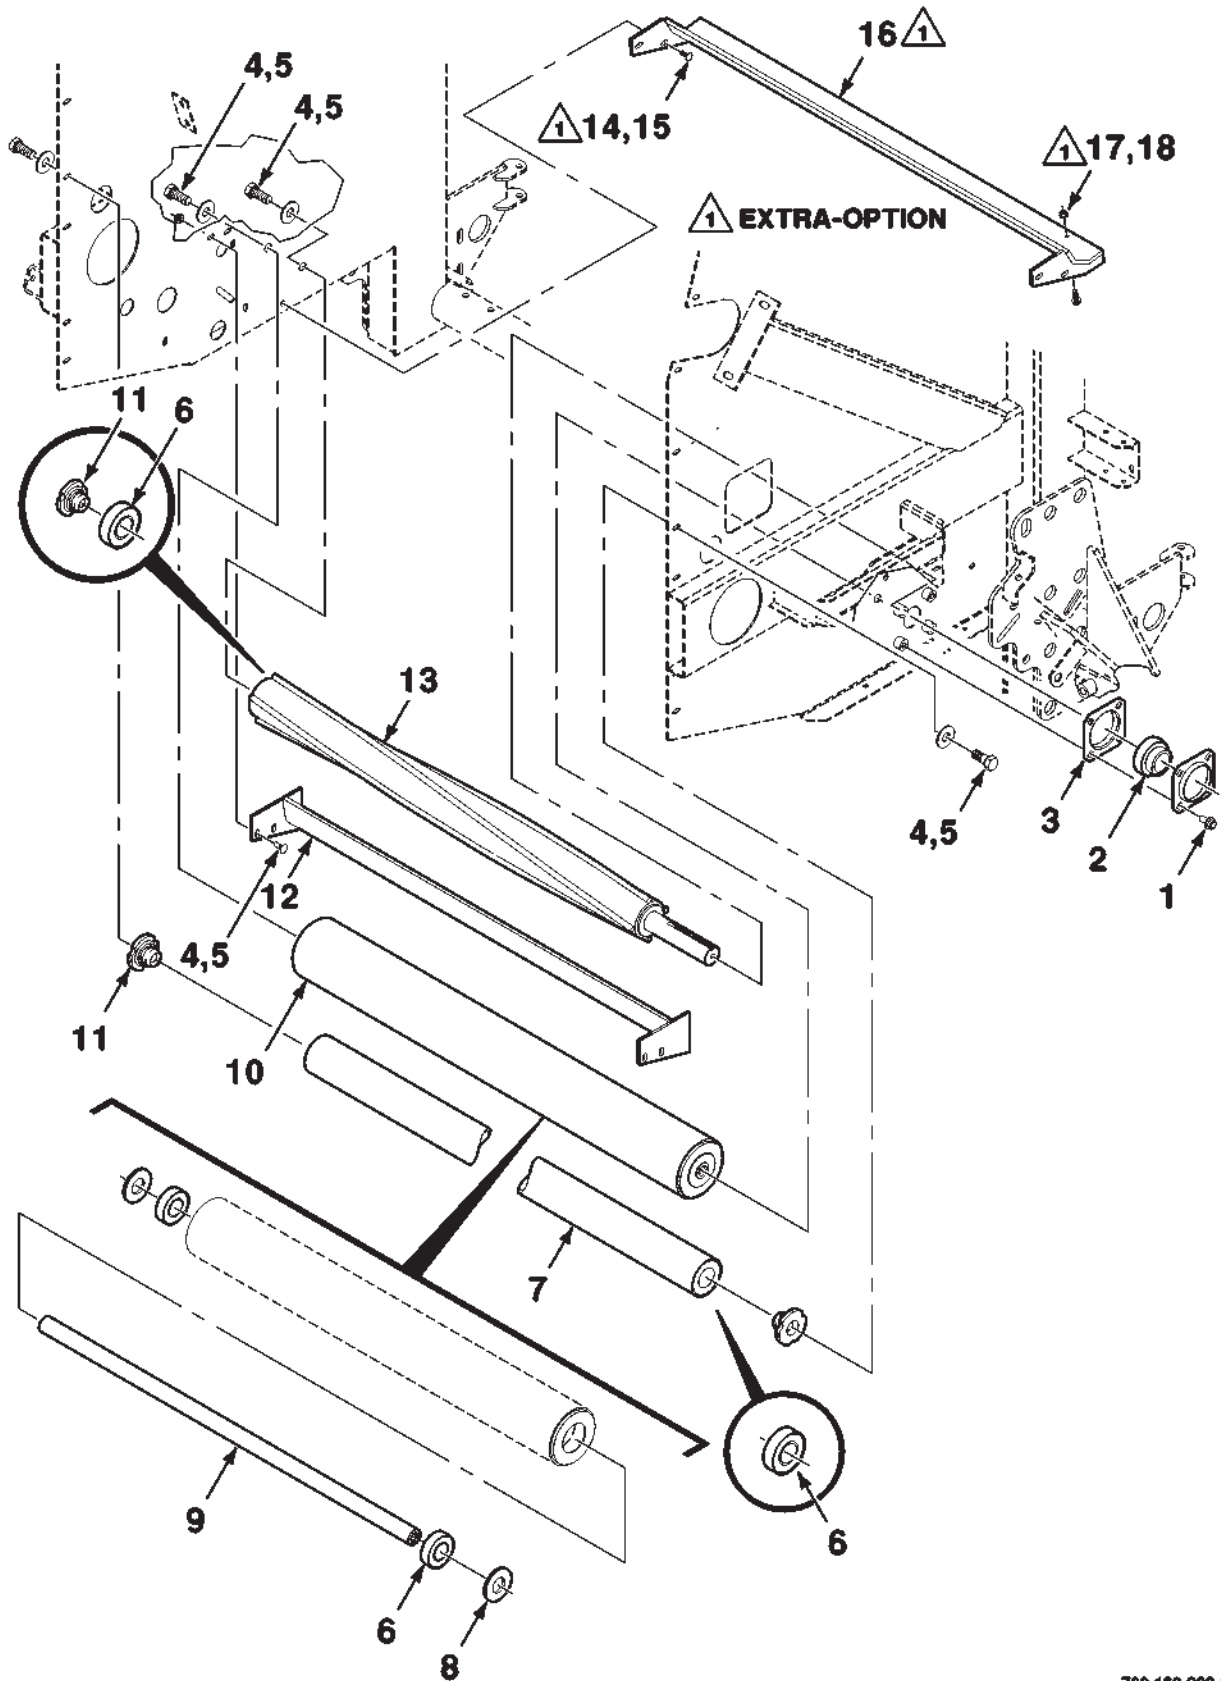

1745 ROUND BALER
BALE FORMING

ROLLER-LOWER

1745 ROUND BALER
BALE FORMING

57

ROLLER-LOWER

ITEM	NUMBER	QTY	DESCRIPTION
1	7883424	4	1/2-13 X 1 SCREW-FLANGE GR8
2	51318	1	BEARING-SPHERICAL
3	71130258	2	FLANGE-BEARING
4	70926127	9	3/4-10 X 1-3/4 CAPSCREW
5	700711166	9	3/4 HARDENED WIDE PLAIN WASHER
6	8050825	3	BEARING
7	700116217	1	ROLLER ASSEMBLY (Includes Item 6)
8	700721440	2	RING-GRASS
9	700160607	1	SHAFT
10	700160605	1	ROLLER ASSEMBLY (Includes Item 6, 8 and 9)
11	700100927	3	HUB
12	700160691	1	SCRAPER WA
13	700160612	1	ROLLER ASSEMBLY (Includes Item 6 and 11)
14	70922786	4	3/8-16 X 1 BOLT-CARRIAGE
15	Y704734	4	3/8-16 NUT-LOCK, FLANGE GR/G
16	700160494	1	SCRAPER WA-STARTING ROLL
17	7883382	1	3/8-16 X 1 SCREW-FLANGE
18	700711238	1	3/8-16 NUT-FLANGE GR8

700162988-2
PR: t05f16g50d0011