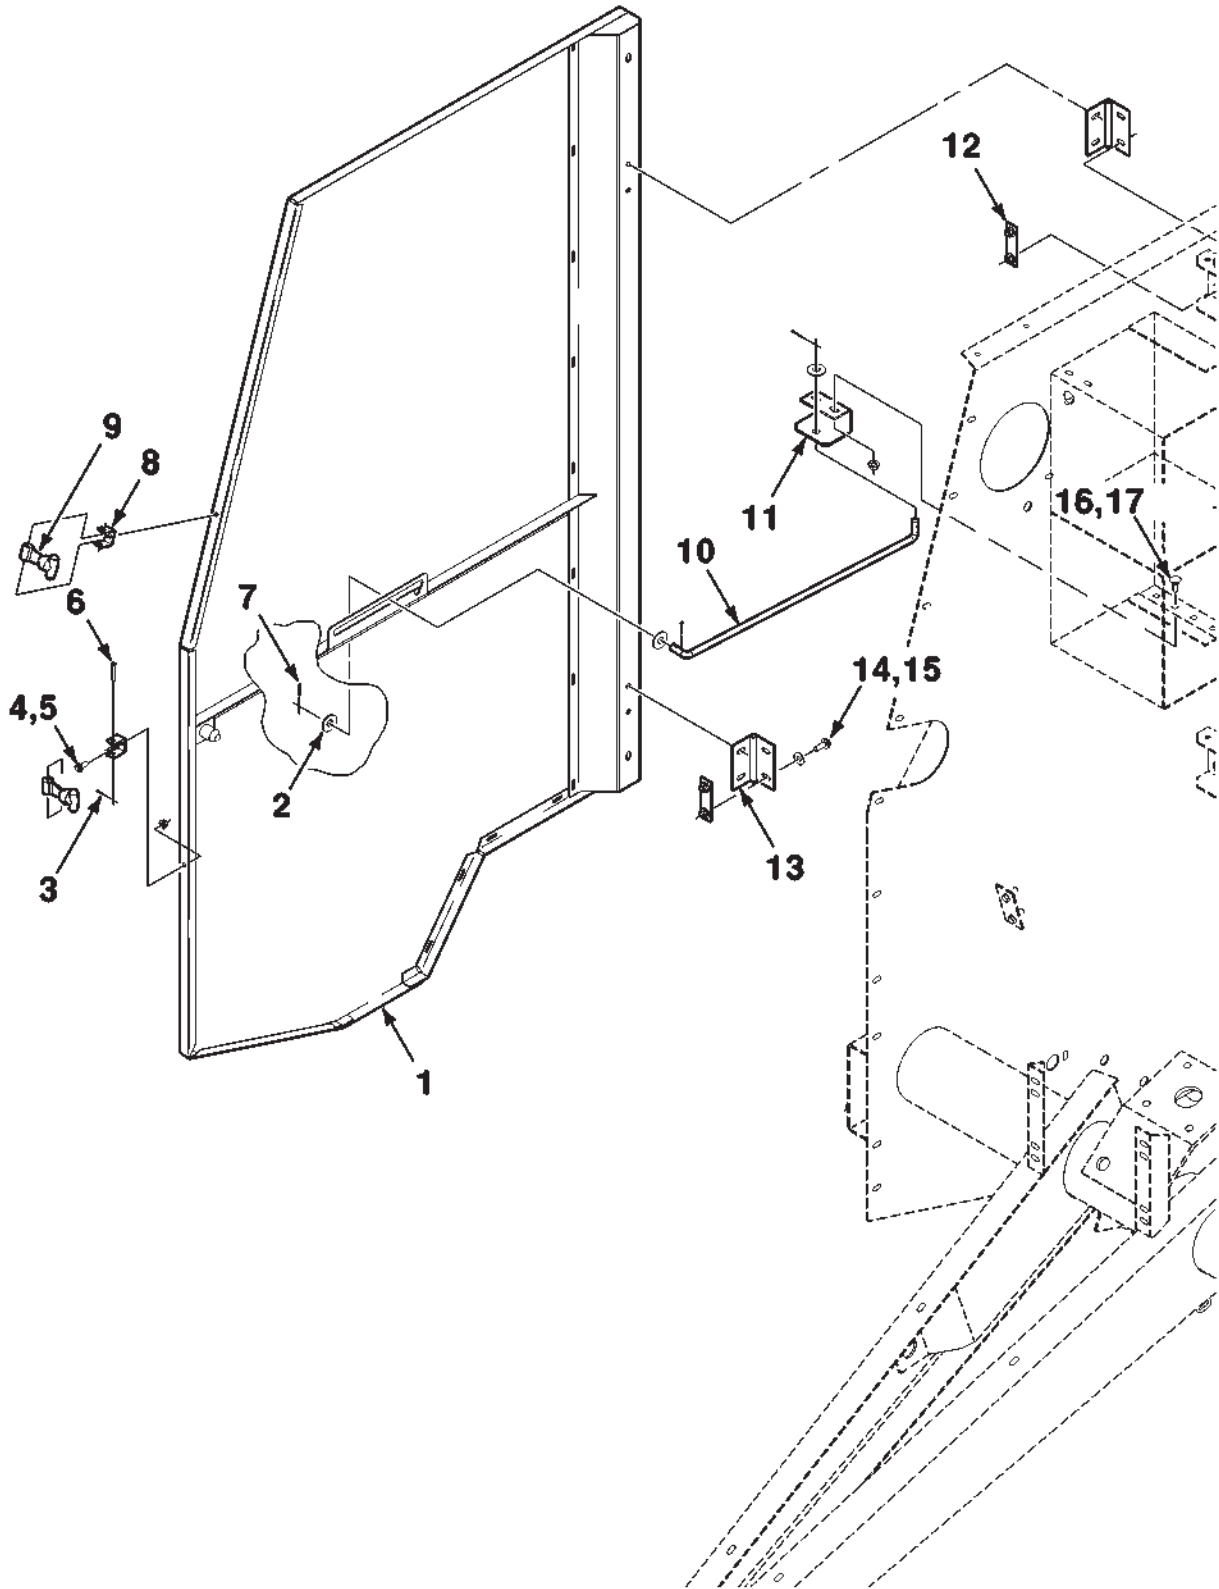

1745 ROUND BALER
FRAME, WHEELS AND SHIELDS

SHIELDS-RIGHT

1745 ROUND BALER
FRAME, WHEELS AND SHIELDS

83

SHIELDS-RIGHT

ITEM	NUMBER	QTY	DESCRIPTION
1	700162977P	1	SHIELD WA-RIGHT
2	700711557	3	1/2 HARDENED WIDE PLAIN WASHER
3	70918447	2	3/32 X 3/4 COTTER PIN
4	7883325	2	5/16-18 X 3/4 SCREW-FLANGE
5	Y704726	2	5/16-18 NUT-LOCK, FLANGE GR/G
6	63784	2	1/4 X 1-1/2 CLEVIS PIN
7	70918451	3	1/8 X 3/4 COTTER PIN
8	776674	2	BRACKET-ANCHOR
9	776682	2	HOOK-RUBBER
10	700159550	1	ROD-DOOR
11	700160695	1	SUPPORT-ROD
12	700159518	2	NUT WA
13	700720677	2	HINGE-BUTT
14	7883382	8	3/8-16 X 1 SCREW-FLANGE
15	700702916	8	3/8 HARDENED WIDE PLAIN WASHER
16	70922786	2	3/8-16 X 1 BOLT-CARRIAGE
17	Y704734	2	3/8-16 NUT-LOCK, FLANGE GR/G

700160438-3
PR: t04g14h31c0029