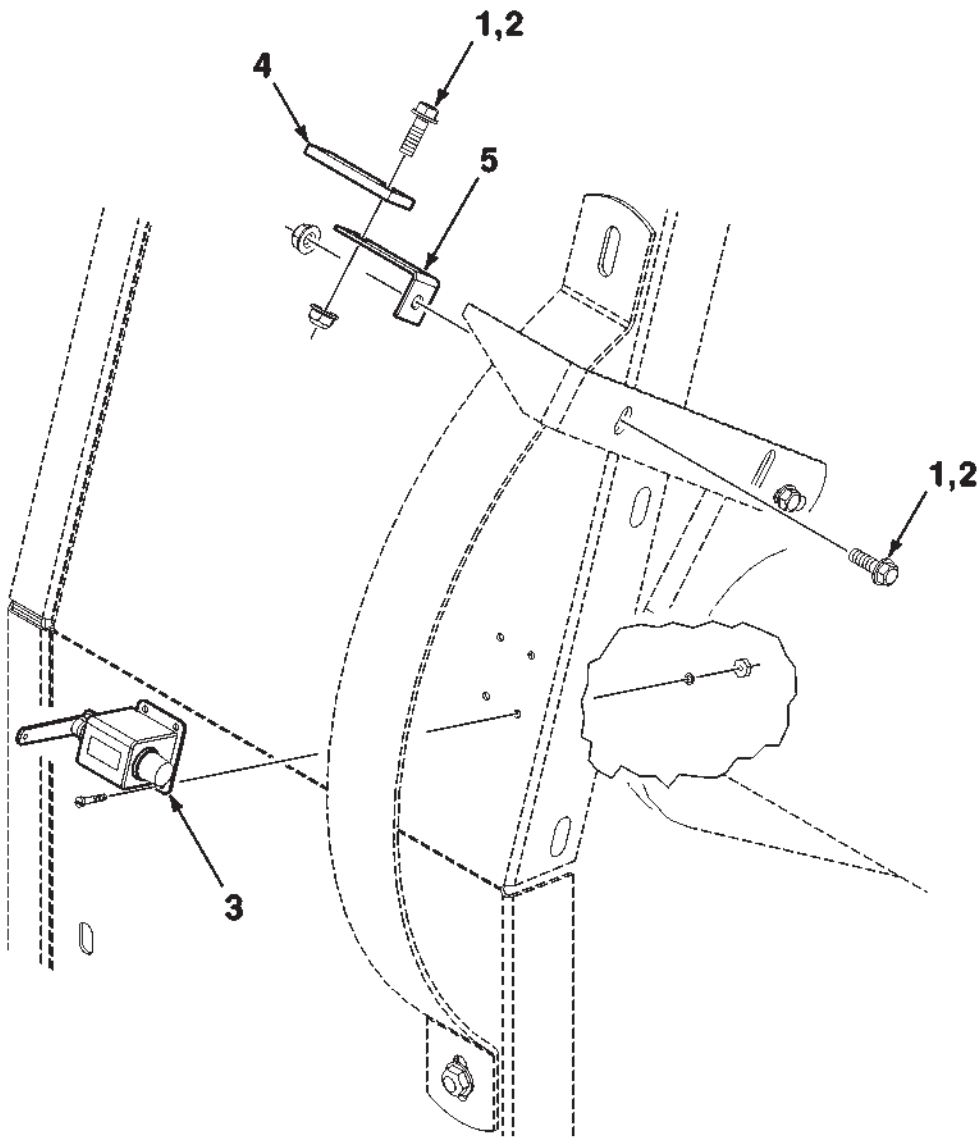

BALE COUNTER KIT
(BK51092 BALE COUNTER KIT)

**1745 ROUND BALER
DECALS AND KITS**

115

**BALE COUNTER KIT
(BK51092 BALE COUNTER KIT)**

ITEM	NUMBER	QTY	DESCRIPTION
-	BK51092	1	BALE COUNTER KIT (WHOLEGOODS ONLY)
1	7883275	2	1/4-20 X 3/4 SCREW-FLANGE
2	1703354	2	1/4-20 NUT-LOCK, FLANGE GR/G
3	700707437	1	COUNTER-BALE
4	700721534	1	STRAP-RUBBER
5	700160740	1	ANGLE

700951667-0
PR: t04g14h31c0045