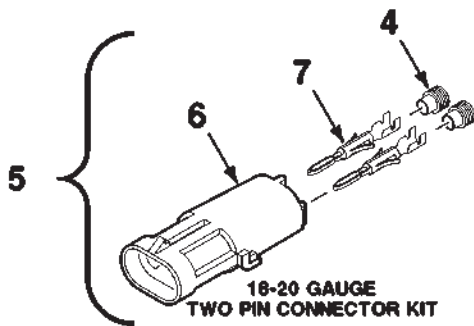

ELECTRICAL HARNESS SERVICE PARTS-Cont.

1745 ROUND BALER
ELECTRICAL

49

ELECTRICAL HARNESS SERVICE PARTS-Cont.

ITEM	NUMBER	QTY	DESCRIPTION
1	700706999	AR	KIT-HARNESS REPAIR, 2 SOCKET, FEMALE, 18-20 GAUGE (Includes Items 2, 3 and 4)
2	700708761	AR	CONNECTOR-TOWER, 2 SOCKET, FEMALE
3	700708760	AR	SOCKET-FEMALE (18-20 GAUGE)
4	700706400	AR	SEAL (18-20 GAUGE)
5	700708753	AR	KIT-HARNESS REPAIR, 2 PIN, MALE (Includes Items 4, 6 and 7)
6	700706399	AR	CONNECTOR-SHROUD, 2 PIN, MALE
7	700706401	AR	PIN-MALE (18-20 GAUGE)
8	700709354	AR	KIT-HARNESS REPAIR, 4 PIN, SHROUD, MALE (Includes Item 4, 7 and 9)
9	700708964	AR	CONNECTOR-SHROUD, 4 PIN, MALE
10	700718613	AR	KIT-HARNESS REPAIR, 6 PIN, MALE (Includes Item 4, 7 and 11)
11	700718638	AR	CONNECTOR-6 PIN, MALE
12	700718614	AR	KIT-HARNESS REPAIR, 6 SOCKET, FEMALE (Includes Item 3, 4 and 13)
13	700718581	AR	CONNECTOR-6 SOCKET, FEMALE
14	700707002	AR	KIT-HARNESS REPAIR, 4 SOCKET, FEMALE (Includes Item 3, 4 and 15)
15	700708963	AR	CONNECTOR-TOWER, 4 SOCKET, FEMALE

700718087-2
PR: t05f16g50d0009