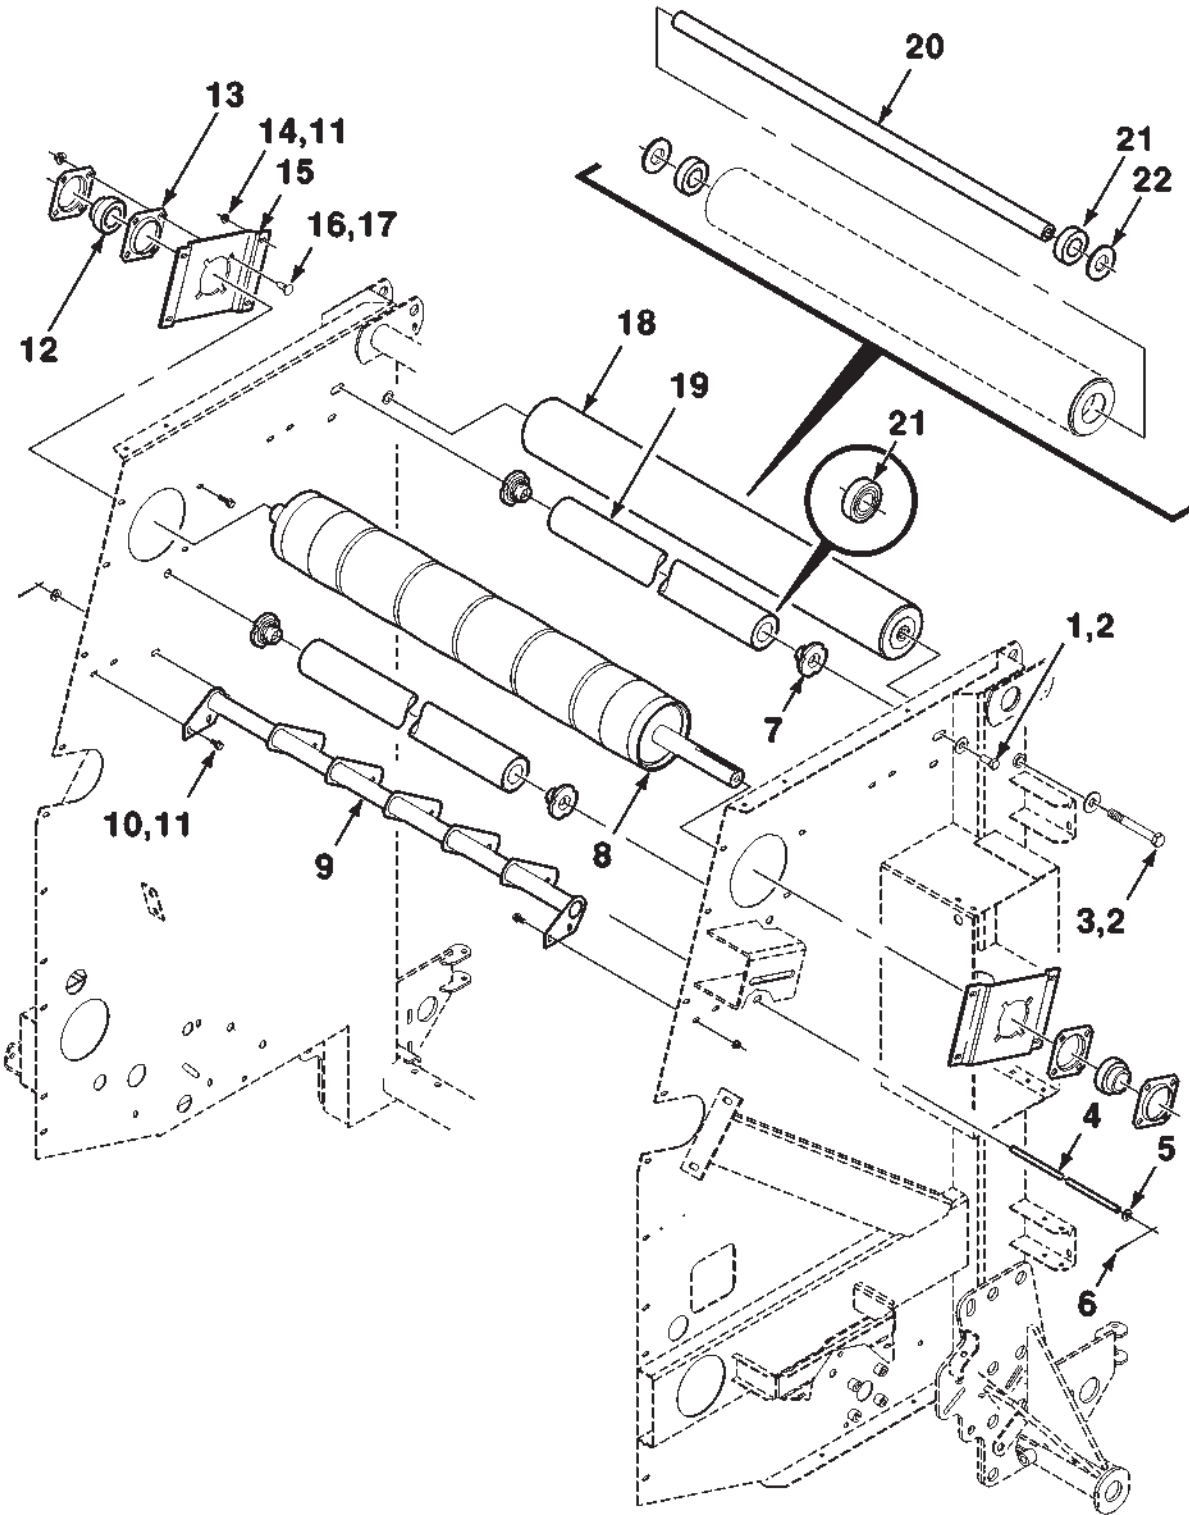

1745 ROUND BALER
BALE FORMING

ROLLER-UPPER
(S.N. HP89101 AND LATER)

1745 ROUND BALER
BALE FORMING

55

ROLLER-UPPER
(S.N. HP89101 AND LATER)

ITEM	NUMBER	QTY	DESCRIPTION
1	70926127	4	3/4-10 X 1-3/4 CAPSCREW
2	700711166	6	3/4 HARDENED WIDE PLAIN WASHER
3	70923939	2	3/4-10 X 5-1/2 CAPSCREW
4	700160635	1	ROD
5	705541	2	1/2 HARDENED PLAIN WASHER
6	70918455	2	5/32 X 1 COTTER PIN
7	700100927	4	HUB
8	700163024	1	ROLLER ASSEMBLY-RUBBER
9	700163025B	1	GUIDE WA
10	7883374	4	3/8-16 X 3/4 SCREW-FLANGE
11	Y704734	8	3/8-16 NUT-LOCK, FLANGE GR/G
12	51318	2	BEARING-SPHERICAL
13	71130258	4	FLANGE-BEARING
14	7883408	4	3/8-16 X 1-1/4 SCREW-FLANGE GR8
15	700162951	2	SUPPORT
16	68619	8	1/2-13 X 1-1/4 BOLT-CARRIAGE
17	Y704742	8	1/2-13 NUT-LOCK, FLANGE GR/G
18	700160605	1	ROLLER ASSEMBLY (Includes Item 20, 21 and 22)
19	700116217	2	ROLLER ASSEMBLY (Includes Item 21)
20	700160607	1	SHAFT
21	8050825	4	BEARING
22	700721440	2	RING-GRASS

700162988-1
PR: t05f16g50d0010