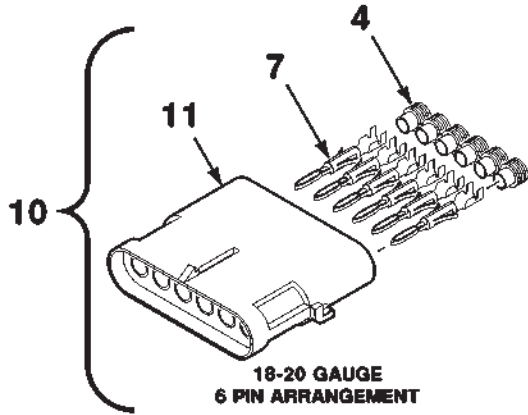

ELECTRICAL HARNESS SERVICE PARTS-Cont.

1745 ROUND BALER
ELECTRICAL

49

ELECTRICAL HARNESS SERVICE PARTS-Cont.

ITEM	NUMBER	QTY	DESCRIPTION
1	700706999	AR	KIT-HARNESS REPAIR, 2 SOCKET, FEMALE, 18-20 GAUGE (Includes Items 2, 3 and 4)
2	700708761	AR	CONNECTOR-TOWER, 2 SOCKET, FEMALE
3	700708760	AR	SOCKET-FEMALE (18-20 GAUGE)
4	700706400	AR	SEAL (18-20 GAUGE)
5	700708753	AR	KIT-HARNESS REPAIR, 2 PIN, MALE (Includes Items 4, 6 and 7)
6	700706399	AR	CONNECTOR-SHROUD, 2 PIN, MALE
7	700706401	AR	PIN-MALE (18-20 GAUGE)
8	700709354	AR	KIT-HARNESS REPAIR, 4 PIN, SHROUD, MALE (Includes Item 4, 7 and 9)
9	700708964	AR	CONNECTOR-SHROUD, 4 PIN, MALE
10	700718613	AR	KIT-HARNESS REPAIR, 6 PIN, MALE (Includes Item 4, 7 and 11)
11	700718638	AR	CONNECTOR-6 PIN, MALE
12	700718614	AR	KIT-HARNESS REPAIR, 6 SOCKET, FEMALE (Includes Item 3, 4 and 13)
13	700718581	AR	CONNECTOR-6 SOCKET, FEMALE
14	700707002	AR	KIT-HARNESS REPAIR, 4 SOCKET, FEMALE (Includes Item 3, 4 and 15)
15	700708963	AR	CONNECTOR-TOWER, 4 SOCKET, FEMALE

700718087-2
PR: t05f16g50d0009