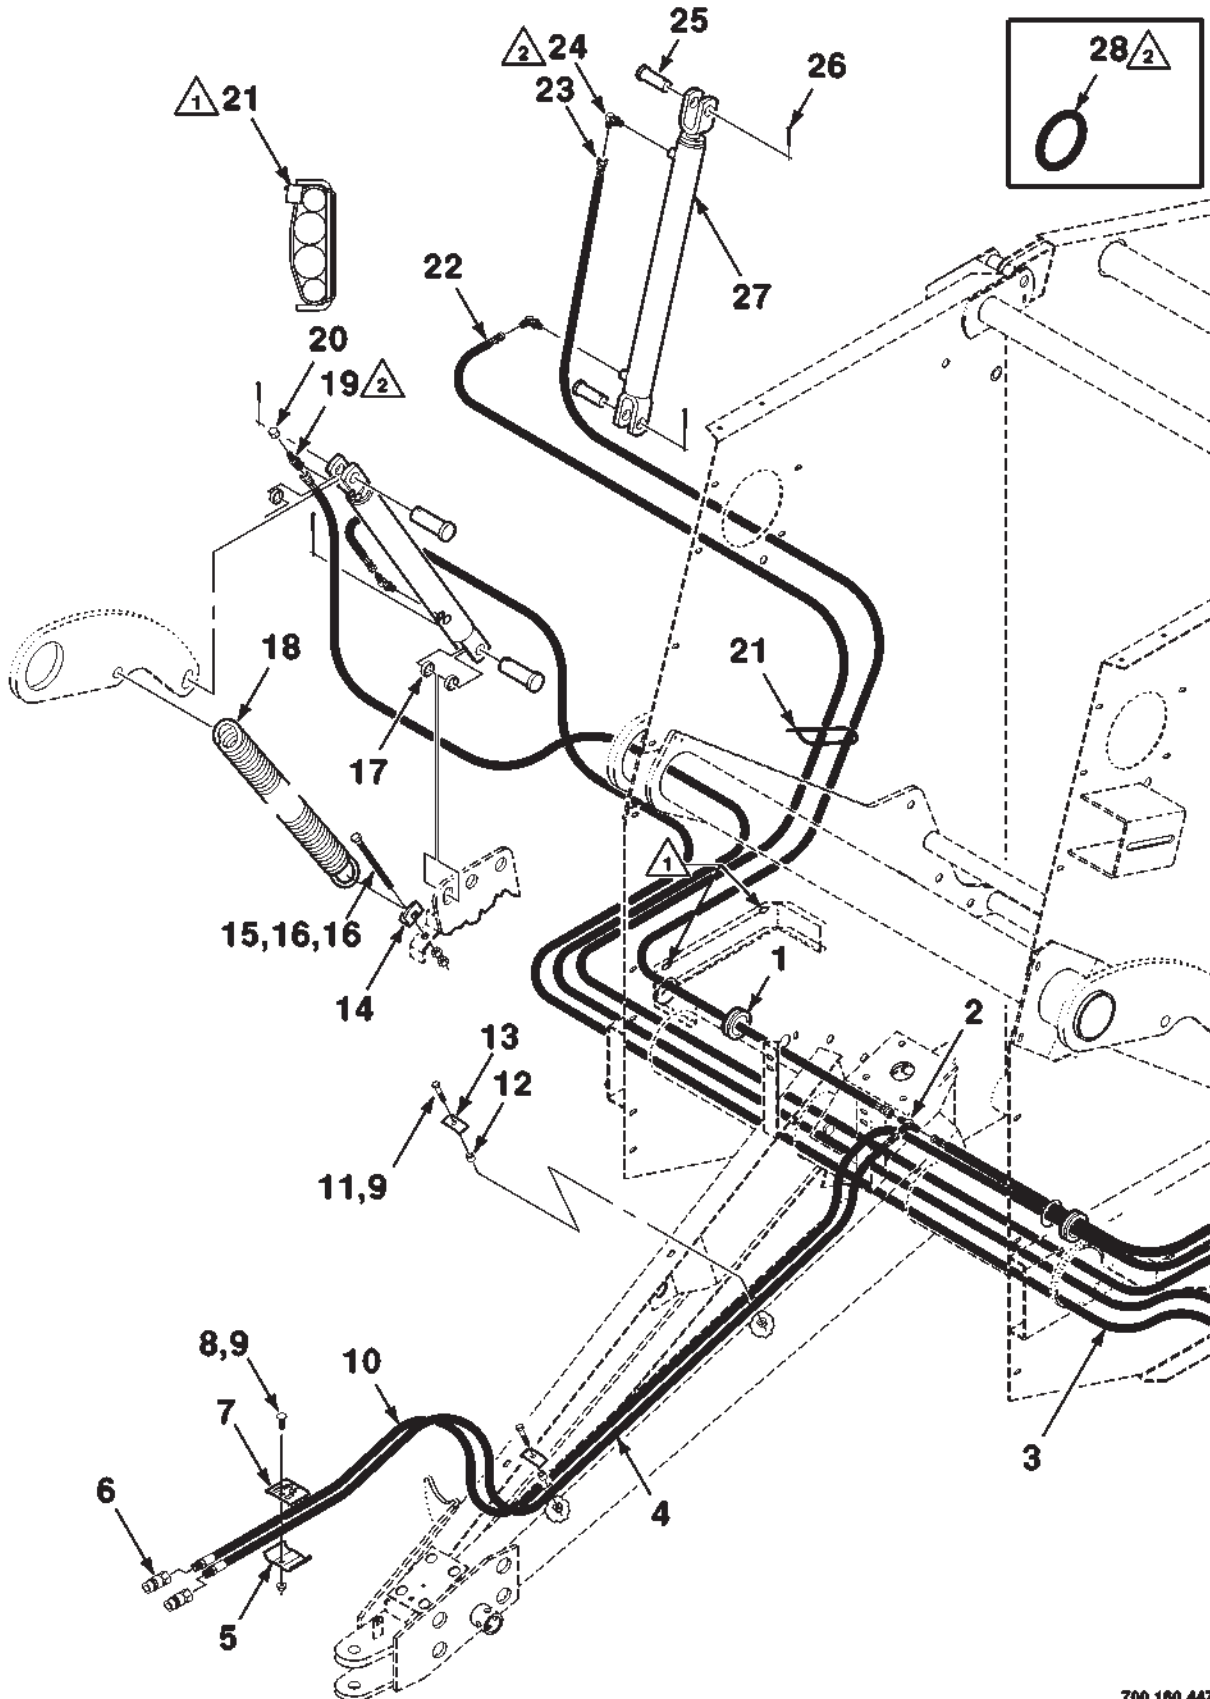

1745 ROUND BALER
HYDRAULICS

HYDRAULICS-RIGHT

1745 ROUND BALER
HYDRAULICS

89

HYDRAULICS-RIGHT

ITEM	NUMBER	QTY	DESCRIPTION
1	8027427	1	GROMMET
2	70919087	1	9/16-18 TEE-UNION
3	700721400	2	HOSE-HYDRAULIC
4	700721401	1	HOSE-HYDRAULIC
5	700129086	1	CLAMP
6	700703886	2	COUPLER-HALF, MALE
7	700129085	1	CLAMP
8	70923220	1	3/8-16 X 1-1/4 BOLT-CARRIAGE
9	Y704734	3	3/8-16 NUT-LOCK, FLANGE GR/G
10	700721398	1	HOSE-HYDRAULIC
11	70921971	2	3/8-16 X 1-3/4 CAPSCREW
12	158758	2	SPACER
13	700126495	2	CLAMP
14	700160679	1	SUPPORT
15	873513	1	1/2-13 X 6 CAPSCREW-FULL THREAD
16	704031	2	1/2-13 NUT
17	379875	3	SPACER
18	7058910	1	SPRING
19	70923894	1	9/16-18 TEE (Includes Item 28)
20	791541	1	9/16-18 CAP
21	70937133	3	TIE-HOSE
22	700718470	1	HOSE-HYDRAULIC
23	700714822	1	HOSE-HYDRAULIC
24	70922523	3	9/16-18 X 9/16-18 X 90 Degree ELBOW (Includes Item 28)
25	700710292	4	CLEVIS PIN-SPECIAL
26	70918461	4	1/4 X 1-1/2 COTTER PIN
27	700715833	2	CYLINDER ASSEMBLY-HYDRAULIC
28	70921885	AR	.468 I.D. O-RING

700160447-2
PR: t04g14h31c0032