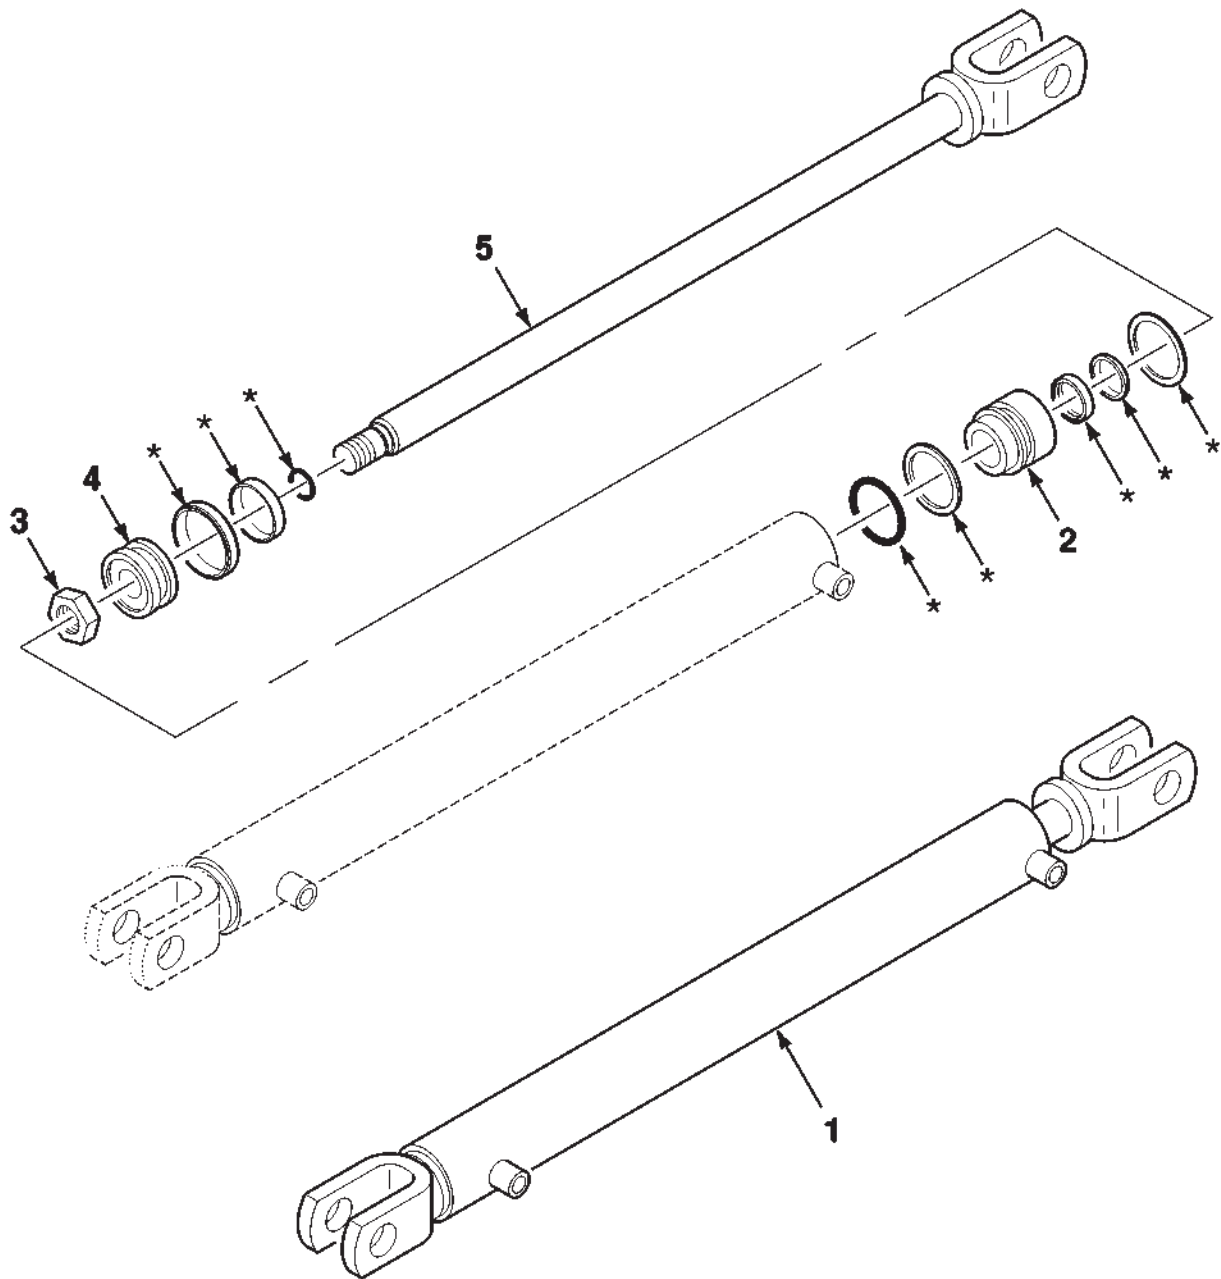

HYDRAULIC CYLINDER ASSEMBLY
(700715833 HYDRAULIC CYLINDER ASSEMBLY)

6 SEAL AND O-RING REPAIR KIT

**1745 ROUND BALER
HYDRAULICS**

91

**HYDRAULIC CYLINDER ASSEMBLY
(700715833 HYDRAULIC CYLINDER ASSEMBLY)**

ITEM	NUMBER	QTY	DESCRIPTION
1	700715833	1	HYDRAULIC CYLINDER ASSEMBLY (2 INCH BORE X 20 INCH STROKE)
2	700711112	1	GUIDE-ROD
3	700707418	1	7/8-14 HEX JAM NUT
4	700707419	1	PISTON
5	700709300	1	ROD-PISTON
6	700711954	1	KIT-SEAL AND O-RING REPAIR (Includes Items Marked with Asterisk *)

700715833-0
PR: t04g14h31c0033