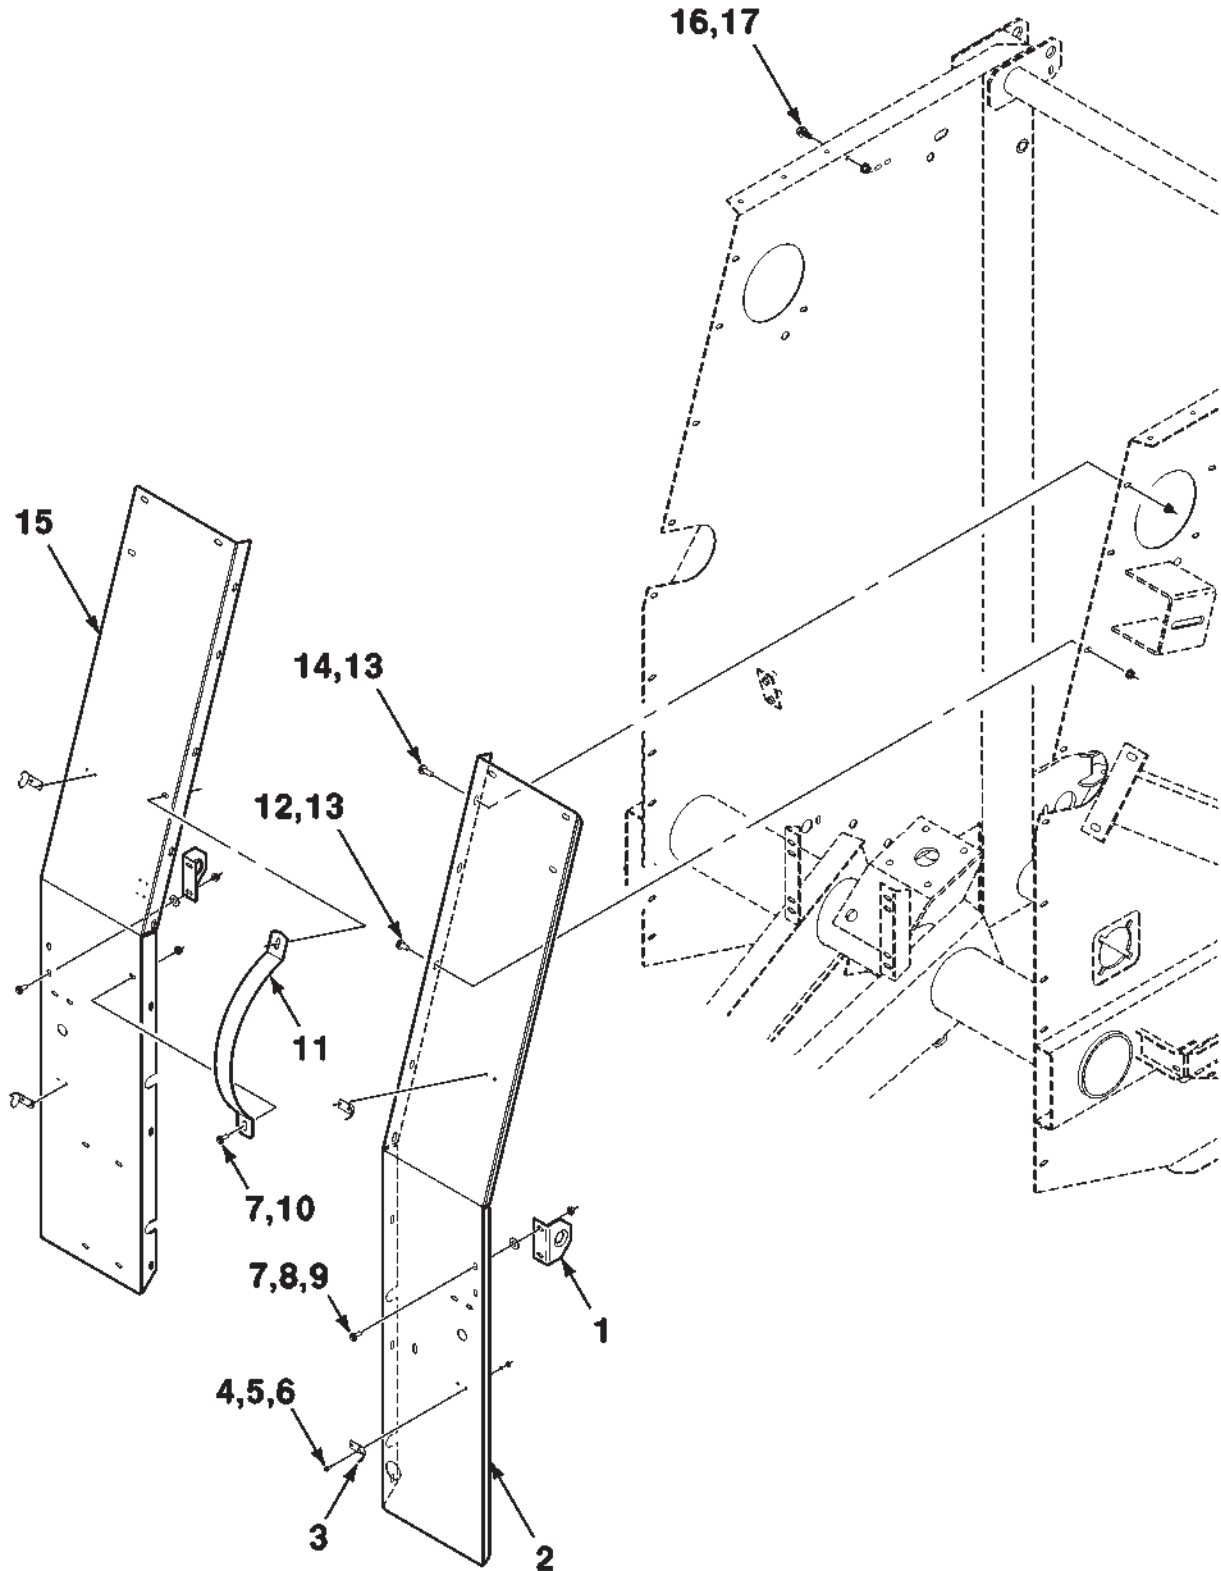

1745 ROUND BALER
FRAME, WHEELS AND SHIELDS

SHIELDS-FRONT

1745 ROUND BALER
FRAME, WHEELS AND SHIELDS

79

SHIELDS-FRONT

ITEM	NUMBER	QTY	DESCRIPTION
1	700117068	2	SUPPORT
2	700160698	1	SHIELD-FRONT, LEFT
3	7025075	4	BRACKET
4	700700628	8	No. 10-24 X 1/2 SCREW GR60M
5	705004	8	No. 10 WASHER-SPRING
6	Y704072	8	No. 10-24 NUT GR2
7	7883325	6	5/16-18 X 3/4 SCREW-FLANGE
8	70931277	4	5/16-18 NUT-LOCK, FLANGE
9	700702916	4	3/8 HARDENED WIDE PLAIN WASHER
10	Y704726	2	5/16-18 NUT-LOCK, FLANGE GR/G
11	700160696	1	MOUNT-BALE SIZE INDICATOR
12	7883374	8	3/8-16 X 3/4 SCREW-FLANGE
13	Y704734	16	3/8-16 NUT-LOCK, FLANGE GR/G
14	7883382	8	3/8-16 X 1 SCREW-FLANGE
15	700160699	1	SHIELD-FRONT, RIGHT
16	700710984	2	1/2-13 X 1-1/4 SCREW-FLANGE GR8
17	Y704742	2	1/2-13 NUT-LOCK, FLANGE GR/G

700160438-1
PR: t04g14h31c0027