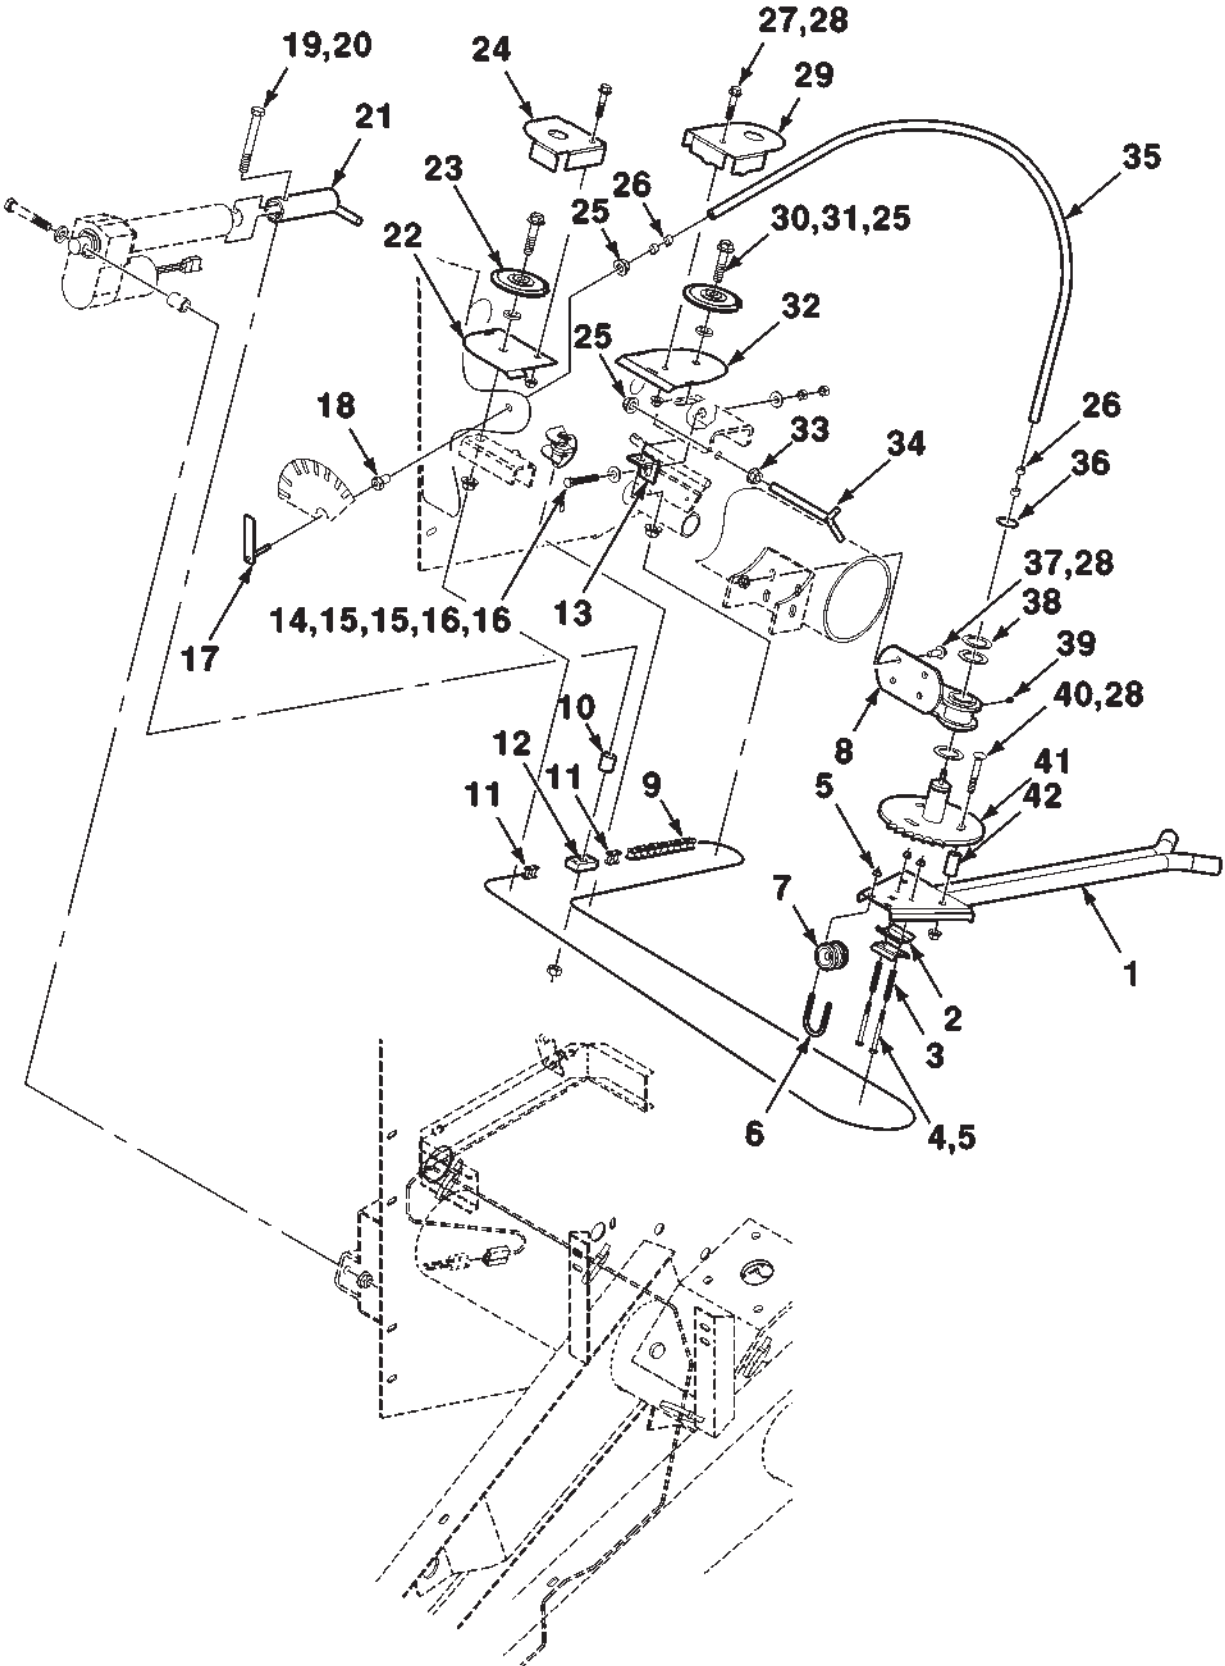

1745 ROUND BALER
BALE FORMING

THREADER

1745 ROUND BALER
BALE FORMING

69

THREADER

ITEM	NUMBER	QTY	DESCRIPTION
1	700160641	1	ARM WA
2	6549869	2	BRACKET-TENSION
3	700707677	2	SPRING-COMPRESSION
4	7773856	2	1/4-20 X 2-3/4 CAPSCREW
5	1703354	4	1/4-20 NUT-LOCK, FLANGE GR/G
6	105332	1	1/4-20 X 2-1/4 U-BOLT
7	105333	1	GUIDE-TWINE
8	700160637	1	SUPPORT WA
9	700721437	1	CHAIN-ROLLER, No. 50 (185 Pitches)
9	70921049	1	CHAIN-ROLLER, No. 50 (10 FOOT BULK)
10	700160716	1	SPACER
11	70913682	2	LINK-CONNECTOR, No. 50 R/C
12	700160647	1	PLATE
13	700160709	1	ANGLE
14	873141	1	3/8-16 X 2-1/2 CAPSCREW-FULL THREAD
15	700702916	2	3/8 HARDENED WIDE PLAIN WASHER
16	70916950	2	3/8-16 NUT
17	700135805	1	INDICATOR WA
18	700135804	1	BOLT-SPECIAL
19	70923502	1	1/2-13 X 4 CAPSCREW
20	704858	1	1/2-13 NUT-LOCK GR/B
21	700160646	1	TUBE WA
22	700160735	1	SHIELD
23	47142	2	SPROCKET-IDLER, 50-17 TOOTH
24	700160734	1	SHIELD
25	Y704742	4	1/2-13 NUT-LOCK, FLANGE GR/G
26	70929402	4	CLAMP-HOSE
27	700711134	2	3/8-16 X 1-3/4 SCREW-FLANGE GR8
28	Y704734	9	3/8-16 NUT-LOCK, FLANGE GR/G
29	700162949P	1	SHIELD
30	700712882	2	1/2-13 X 2-1/4 SCREW-FLANGE GR8
31	705541	2	1/2 HARDENED PLAIN WASHER
32	700162950P	1	SHIELD
33	700714586	1	1/2-13 NUT-FLANGE GR8
34	700160726	1	GUIDE WA
35	700721438	1	HOSE-HYDRAULIC
36	70926957	1	RING-RETAINING
37	7883382	4	3/8-16 X 1 SCREW-FLANGE
38	Y740068	3	1-1/4 X 18 GAUGE BUSHING-NARROW
39	70923219	1	1/4-28 ZERK
40	7700016	3	3/8-16 X 2-1/2 BOLT-CARRIAGE
41	700160811	1	SPROCKET WA
42	700160810	3	TUBE

700160445-2
PR: t05f16g50d0013