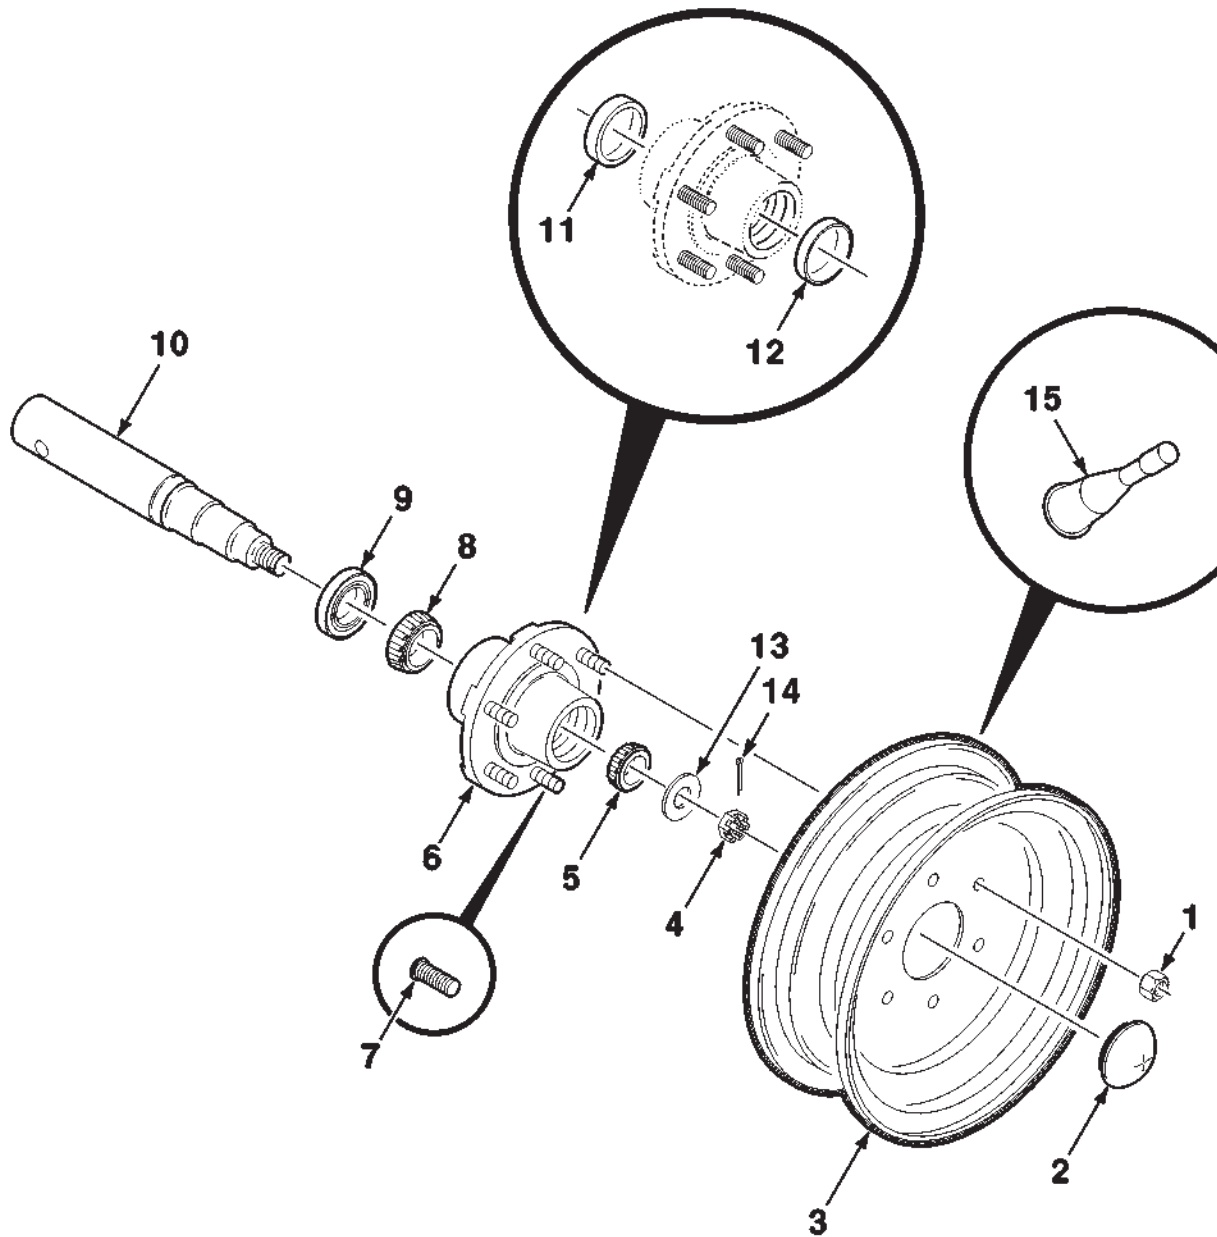

1745 ROUND BALER
FRAME, WHEELS AND SHIELDS

WHEEL, HUB AND AXLE ASSEMBLY

LEFT WHEEL ASSEMBLY SHOWN, RIGHT SIDE OPPOSITE
QUANTITIES ARE LISTED FOR BOTH LEFT AND RIGHT WHEEL ASSEMBLIES

1745 ROUND BALER
FRAME, WHEELS AND SHIELDS

85

WHEEL, HUB AND AXLE ASSEMBLY

ITEM	NUMBER	QTY	DESCRIPTION
1	826313	12	NUT-WHEEL BOLT
2	70345403	2	HUB-CAP
3	700714449	2	WHEEL
4	7704208	2	3/4-16 NUT-SLOTTED HEX GR 2
5	70327382	2	BEARING-CONE, OUTER
6	700709830	2	HUB (Includes Item 7, 11 and 12)
7	826370	12	9/16-18 X 2.12 BOLT, STUD
8	74254700	2	BEARING-CONE, INNER
9	844050	2	SEAL
10	700114346	2	SPINDLE
11	74254699	2	CUP-INNER
12	70327997	2	CUP-OUTER
13	26971	2	WASHER
14	62190	2	5/32 X 1-1/2 COTTER PIN
15	727743	2	VALVE STEM

700114345-0
PR: t04g14h31c0030