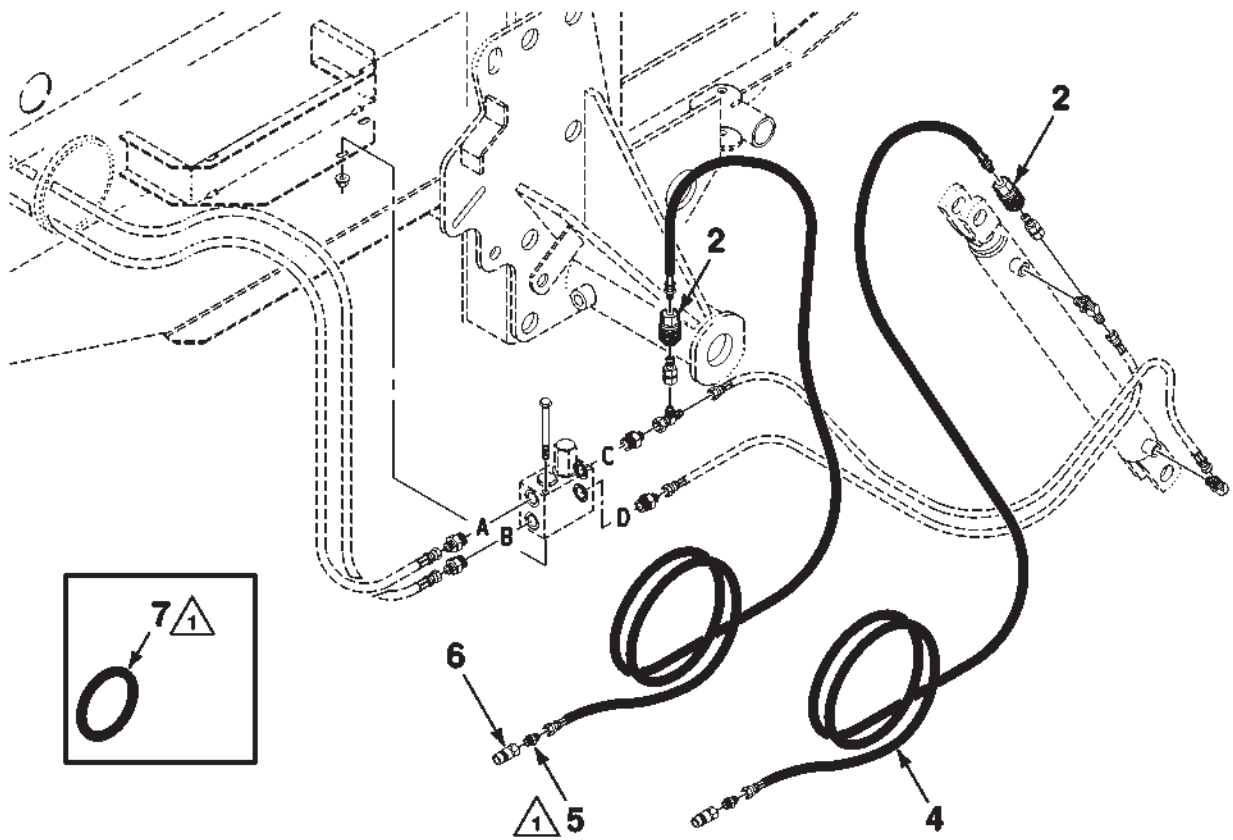

HYDRAULIC DIAGNOSTIC TEST AND FILL KIT

1745 ROUND BALER
DECALS AND KITS

109

HYDRAULIC DIAGNOSTIC TEST AND FILL KIT

ITEM	NUMBER	QTY	DESCRIPTION
1	700722353	1	GAUGE-HYDRAULIC
2	700722407	3	COUPLER-DIAGNOSTIC
3	Y46086	1	1/4-18 X 90 Degree ELBOW
4	700707518	2	HOSE-HYDRAULIC
5	360202X91	2	9/16-18 X 3/4-16 CONNECTOR (Includes Item 7)
6	700703886	2	COUPLER-QUICK DISCONNECT
7	70921349	AR	.644 I.D. O-RING

700160447-3
PR: t04g14h31c0042