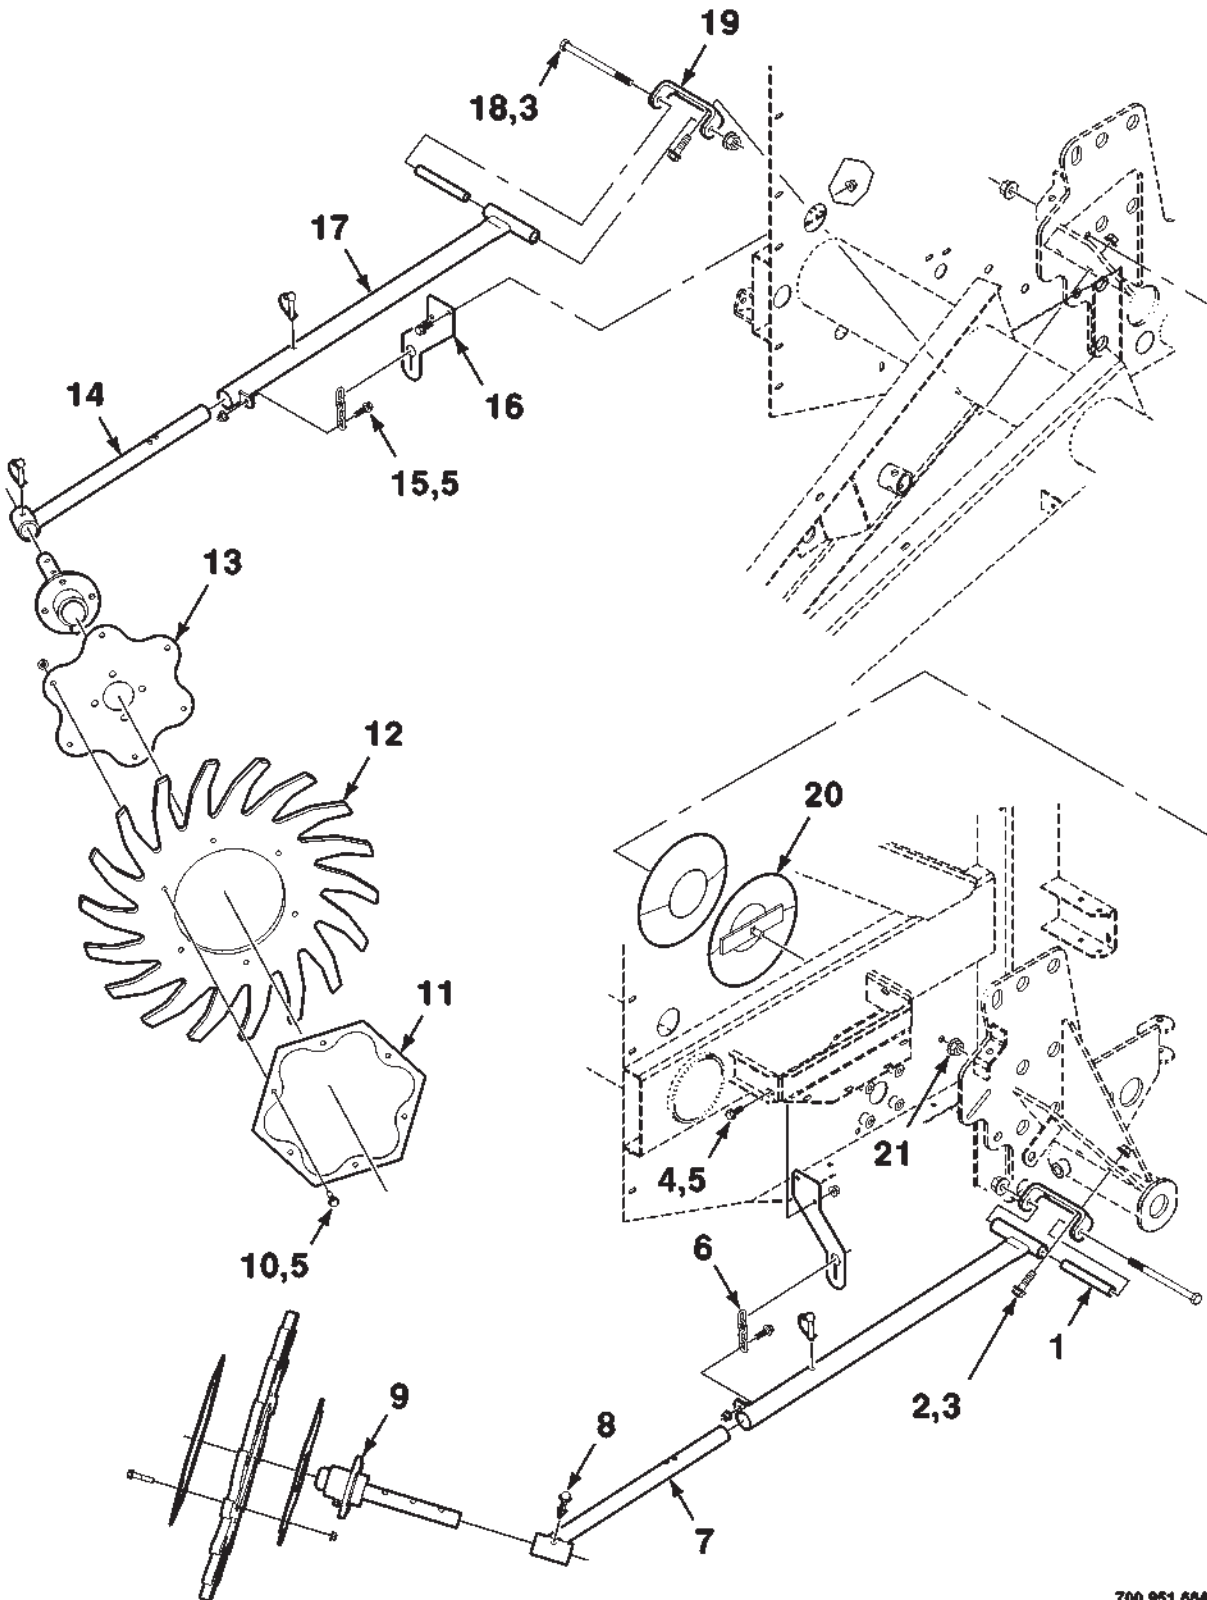

GATHERING WHEEL KIT
(BK51090 GATHERING WHEEL KIT)

1745 ROUND BALER
DECALS AND KITS

119

GATHERING WHEEL KIT
(BK51090 GATHERING WHEEL KIT)

ITEM	NUMBER	QTY	DESCRIPTION
-	BK51090	1	GATHERING WHEEL KIT (WHOLEGOODS ONLY)
1	700161709B	2	SPACER
2	7883432	4	1/2-13 X 1-3/4 SCREW-FLANGE GR8
3	Y704742	6	1/2-13 NUT-LOCK, FLANGE GR/G
4	7883382	4	3/8-16 X 1 SCREW-FLANGE
5	Y704734	18	3/8-16 NUT-LOCK, FLANGE GR/G
6	6559876	2	CHAIN
7	700161279B	1	SUPPORT ASSEMBLY-LEFT
8	528752	4	3/8 X 1-3/4 LOCK PIN
9	700721838	2	SPINDLE ASSEMBLY
10	700711134	12	3/8-16 X 1-3/4 SCREW-FLANGE GR8
11	700161283B	2	PLATE
12	700721469	2	GATHERING WHEEL
13	700161284B	2	PLATE
14	700161282B	1	SUPPORT ASSEMBLY-RIGHT
15	7883408	2	3/8-16 X 1-1/4 SCREW-FLANGE GR8
16	700161287	2	SUPPORT
17	700161274B	2	SUPPORT ASSEMBLY
18	70926133	2	1/2-13 X 7 CAPSCREW
19	700161290B	2	SUPPORT
20	700160452	2	DISC WA
21	704254	2	1/2-13 NUT-LOCK, FLANGE

700951664-0
PR: t04g14h31c0046