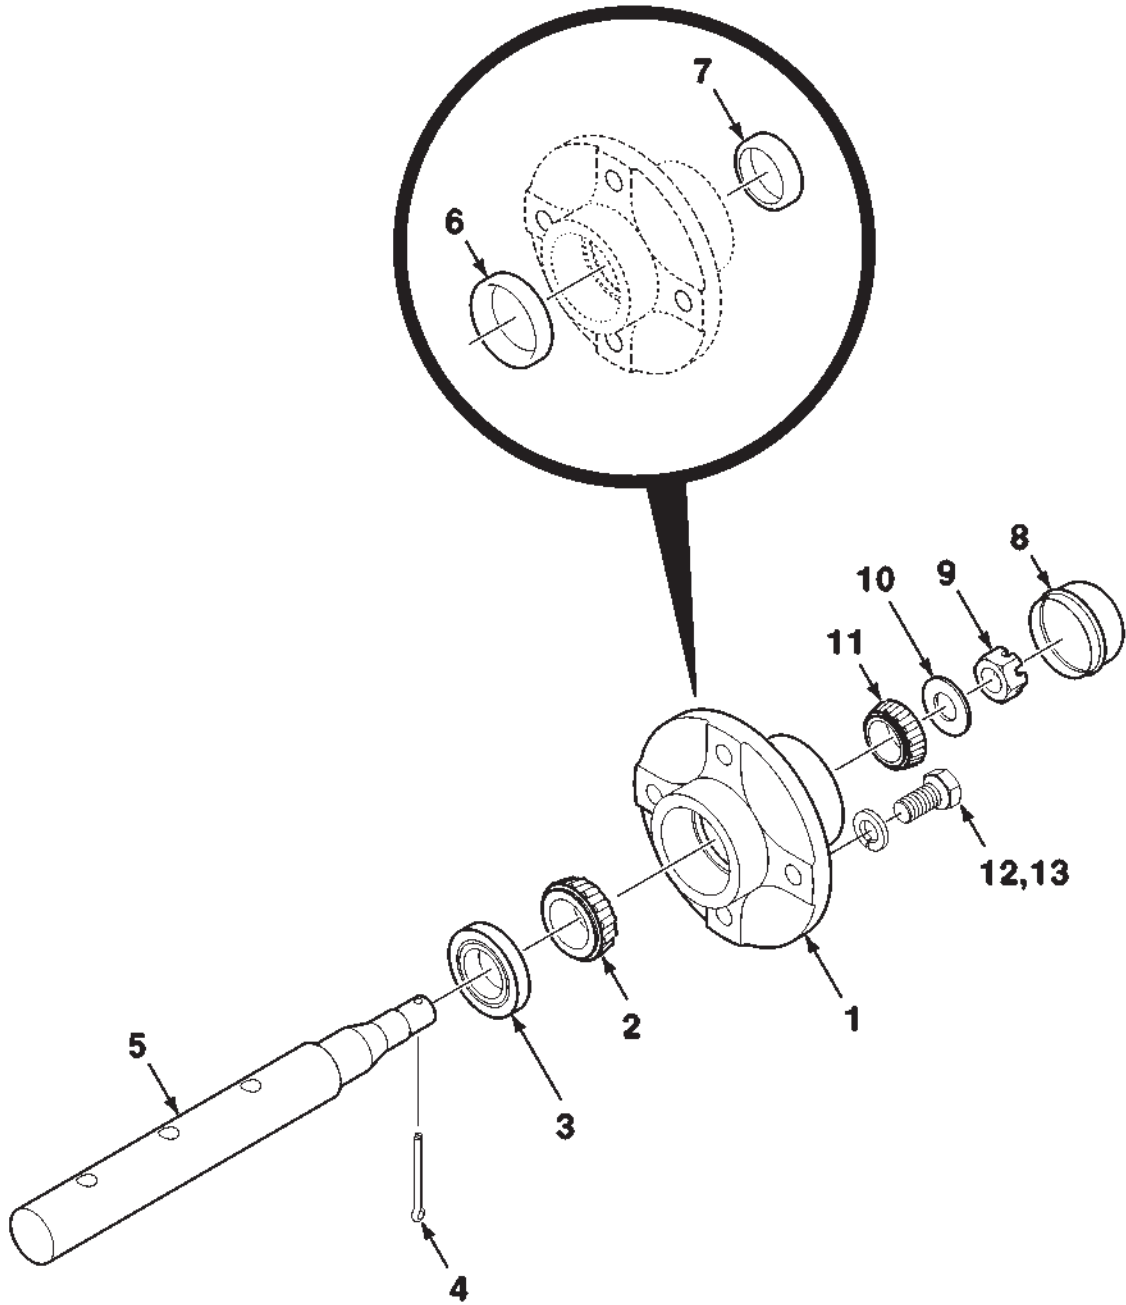

SPINDLE ASSEMBLY
(700721838 SPINDLE ASSEMBLY)

1745 ROUND BALER
DECALS AND KITS

121

SPINDLE ASSEMBLY
(700721838 SPINDLE ASSEMBLY)

ITEM	NUMBER	QTY	DESCRIPTION
-	700721838	1	SPINDLE ASSEMBLY
1	700721846	1	HUB ASSEMBLY (Includes Item 6 and 7)
2	70341230	1	CONE-BEARING
3	744888	1	SEAL
4	70925721	1	5/32 X 1-3/4 COTTER PIN
5	700721847	1	SPINDLE
6	832190M1	1	CUP-BEARING
7	70336914	1	CUP-BEARING
8	700721844	1	CAP-DUST
9	7774185	1	5/8-18 NUT-SLOTTED HEX GR2
10	76653	1	5/8 X 14 GAUGE BUSHING-WIDE
11	70336915	1	CONE-BEARING
12	70927158	4	1/2-20 X 1 CAPSCREW
13	Y705046	4	1/2 WASHER-SPRING

700721838-0
PR: t04g14h31c0047