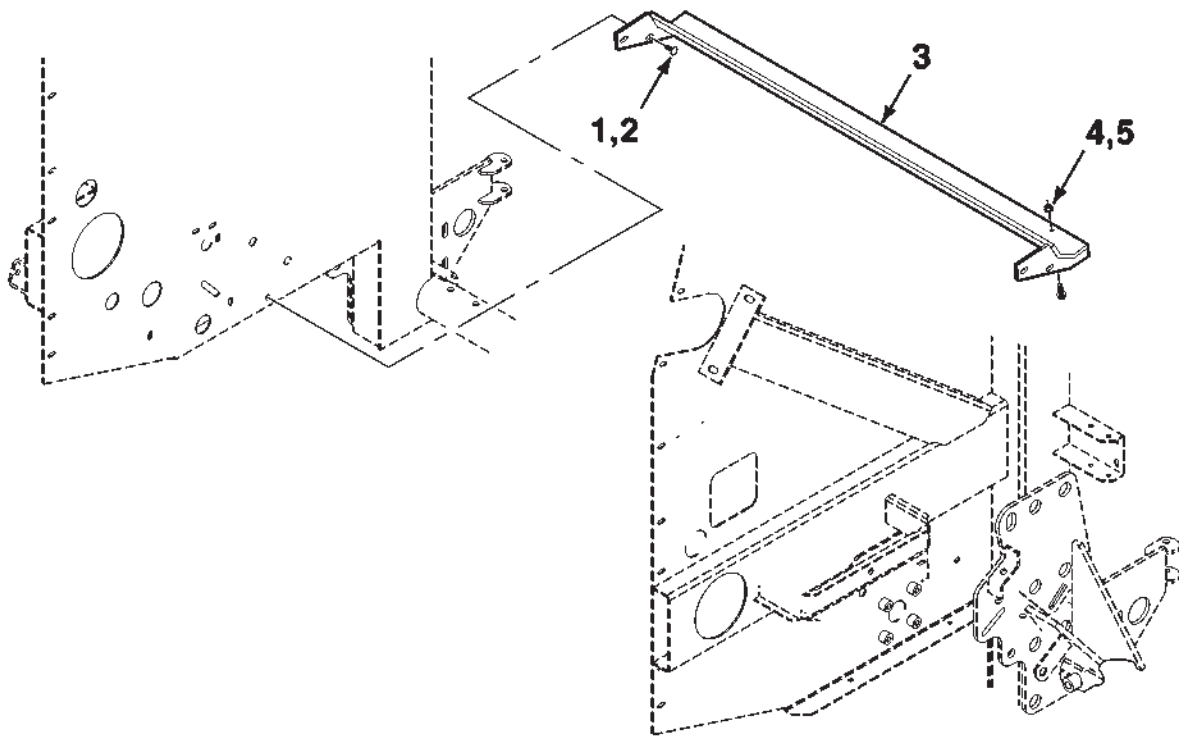

STARTING ROLL SCRAPER KIT
(BK51159 STARTING ROLL SCRAPER KIT)

**1745 ROUND BALER
DECALS AND KITS**

127

**STARTING ROLL SCRAPER KIT
(BK51159 STARTING ROLL SCRAPER KIT)**

ITEM	NUMBER	QTY	DESCRIPTION
-	BK51159	1	STARTING ROLL SCRAPER KIT (WHOLEGOODS ONLY)
1	70922786	4	3/8-16 X 1 BOLT-CARRIAGE
2	Y704734	4	3/8-16 NUT-LOCK, FLANGE GR/G
3	700160494	1	SCRAPER WA-STARTING ROLL
4	7883382	1	3/8-16 X 1 SCREW-FLANGE
5	700711238	1	3/8-16 NUT-FLANGE GR8

700953366-0
PR: t05f16g50d0020