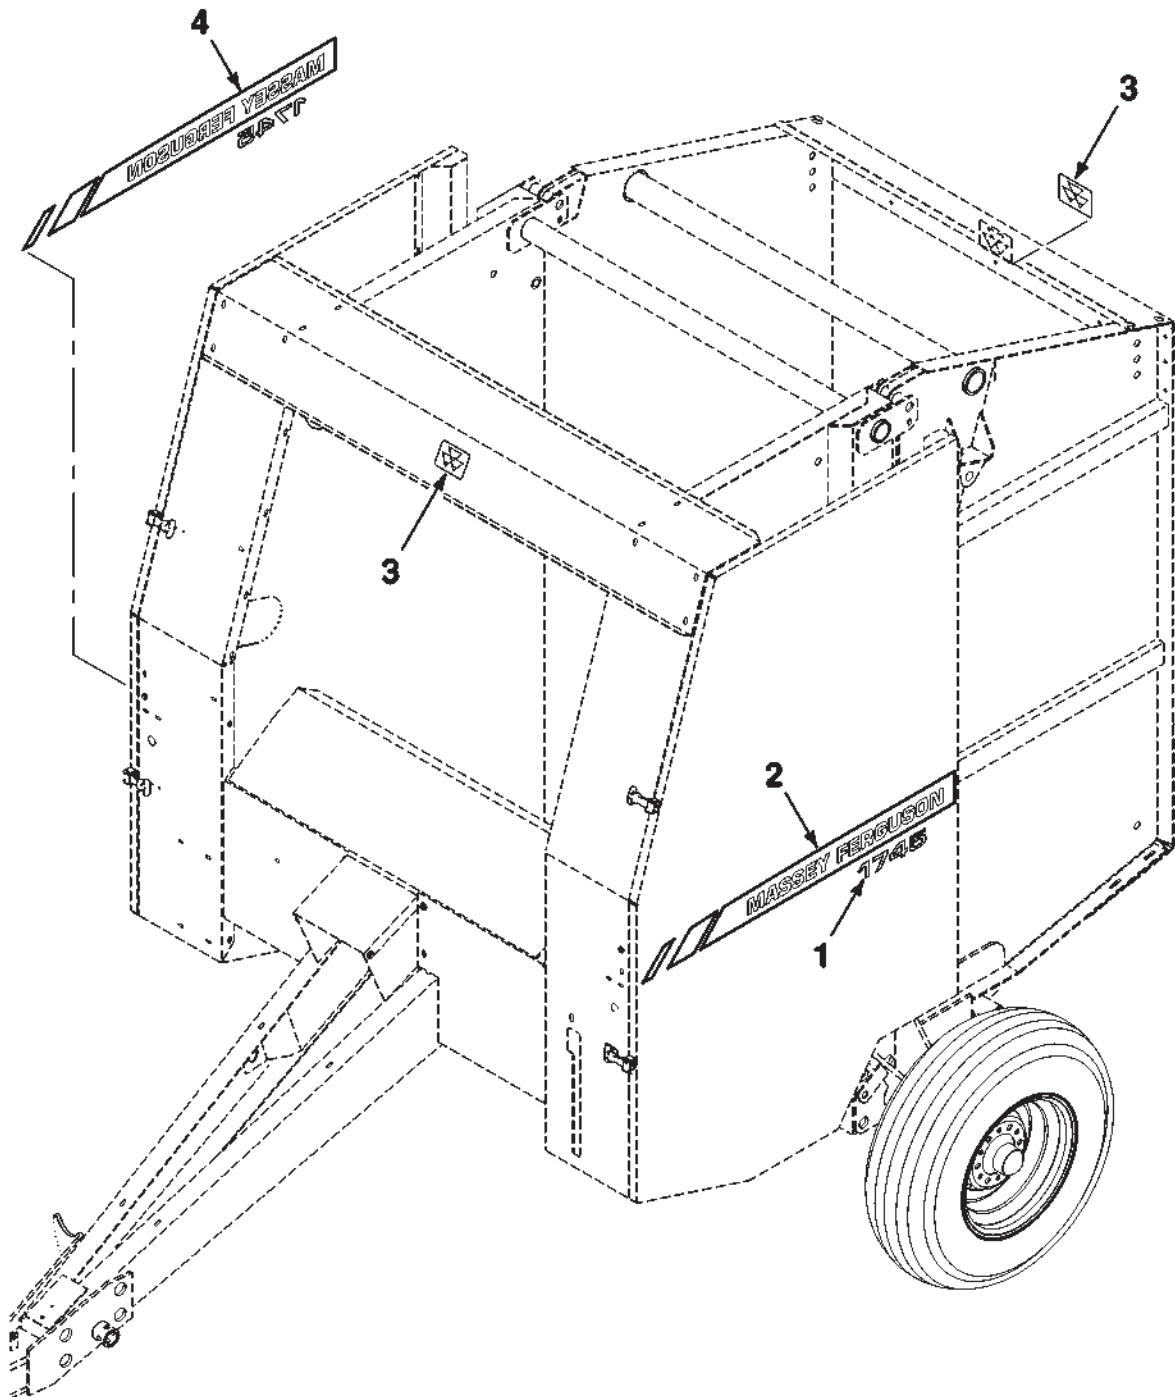

700721402-0
PR: t04g14h31c0035

1745 ROUND BALER
DECALS AND KITS

DECAL AND LOCATION DIAGRAM

**1745 ROUND BALER
DECALS AND KITS**

97

DECAL AND LOCATION DIAGRAM

ITEM	NUMBER	QTY	DESCRIPTION
1	700723845	2	DECAL-1745
2	700723920	1	DECAL-MF, LEFT
3	700722873	2	DECAL-MASSEY FERGUSON
4	700723921	1	DECAL-MF, RIGHT